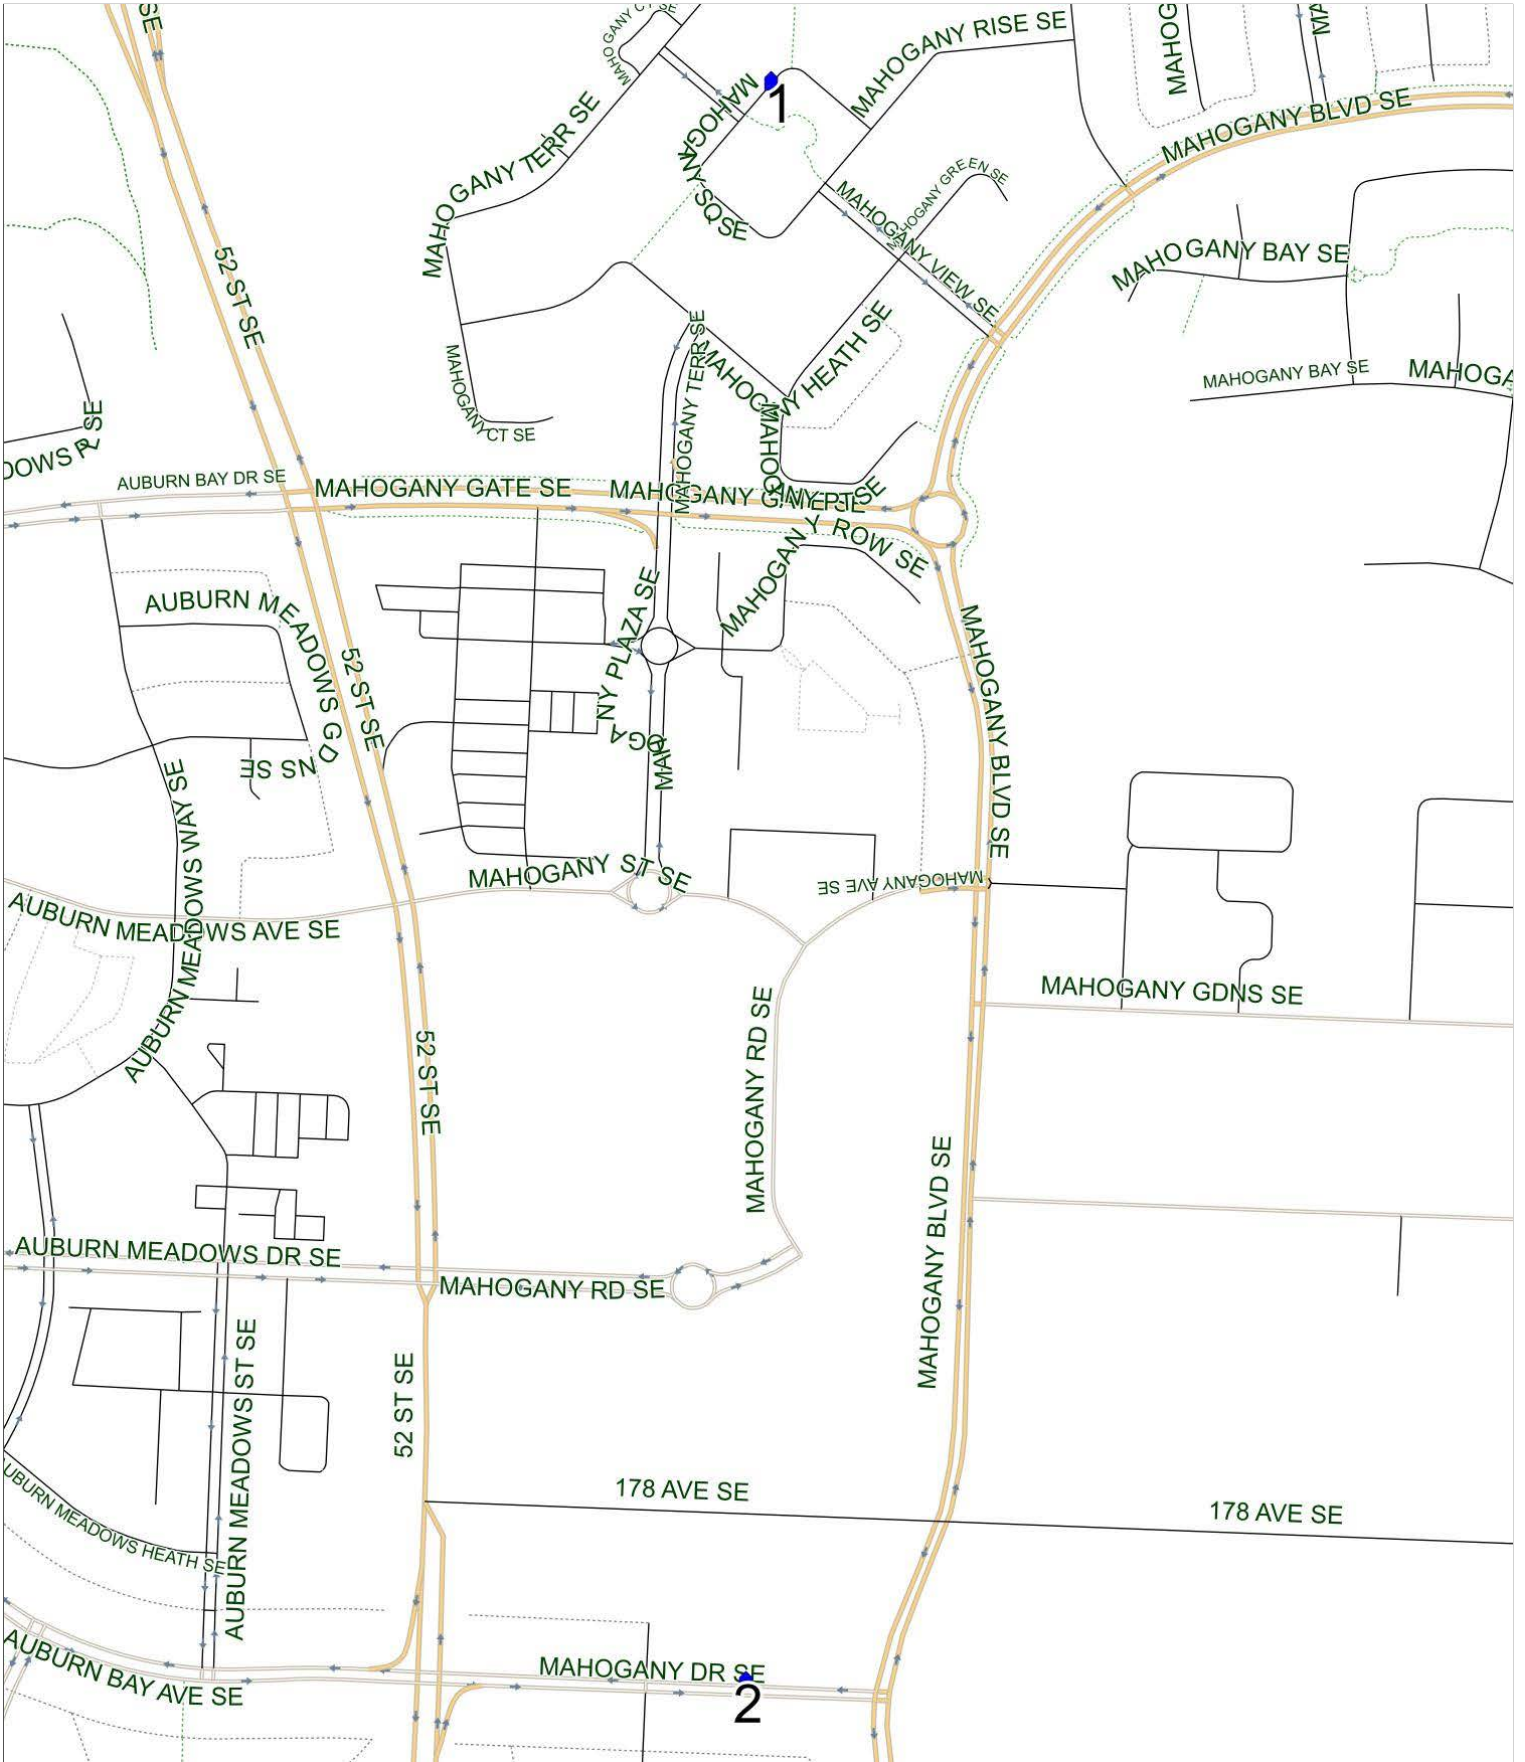

# Riverbend A

Operator: Southland - Ogden Yard (403) 253-9323  
Description: Mahogany

Eff: 2019-09-03

#	Time	Description
1	7:19 AM	Eastbound Mahogany Square after Mahogany Square SE in green space
2	7:25 AM	Westbound Mahogany Drive SE after Mahogany Blvd traffic circle at the green space SE
3	7:50 AM	Riverbend School, Eastbound Rivervalley Drive SE

### Riverbend A PM (MTWR)

Operator: Southland - Ogden Yard (403) 253-9323  
Description: Mahogany

Eff: 2019-09-03

#	Time	Description
1	2:40 PM	Riverbend School, Eastbound Rivervalley Drive SE
2	3:03 PM	Eastbound Mahogany Square after Mahogany Square SE in green space
3	3:10 PM	Westbound Mahogany Drive after Mahogany Boulevard SE traffic circle at the green space.

### Riverbend A PM (F)

Operator: Southland - Ogden Yard (403) 253-9323  
Description: Mahogany

Eff: 2019-09-03

#	Time	Description
1	12:30 PM	Riverbend School Eastbound Rivervalley Drive SE
2	12:51 PM	Eastbound Mahogany Square after Mahogany Square SE in green space
3	12:58 PM	Westbound Mahogany Drive after Mahogany Boulevard SE traffic circle at the green space.