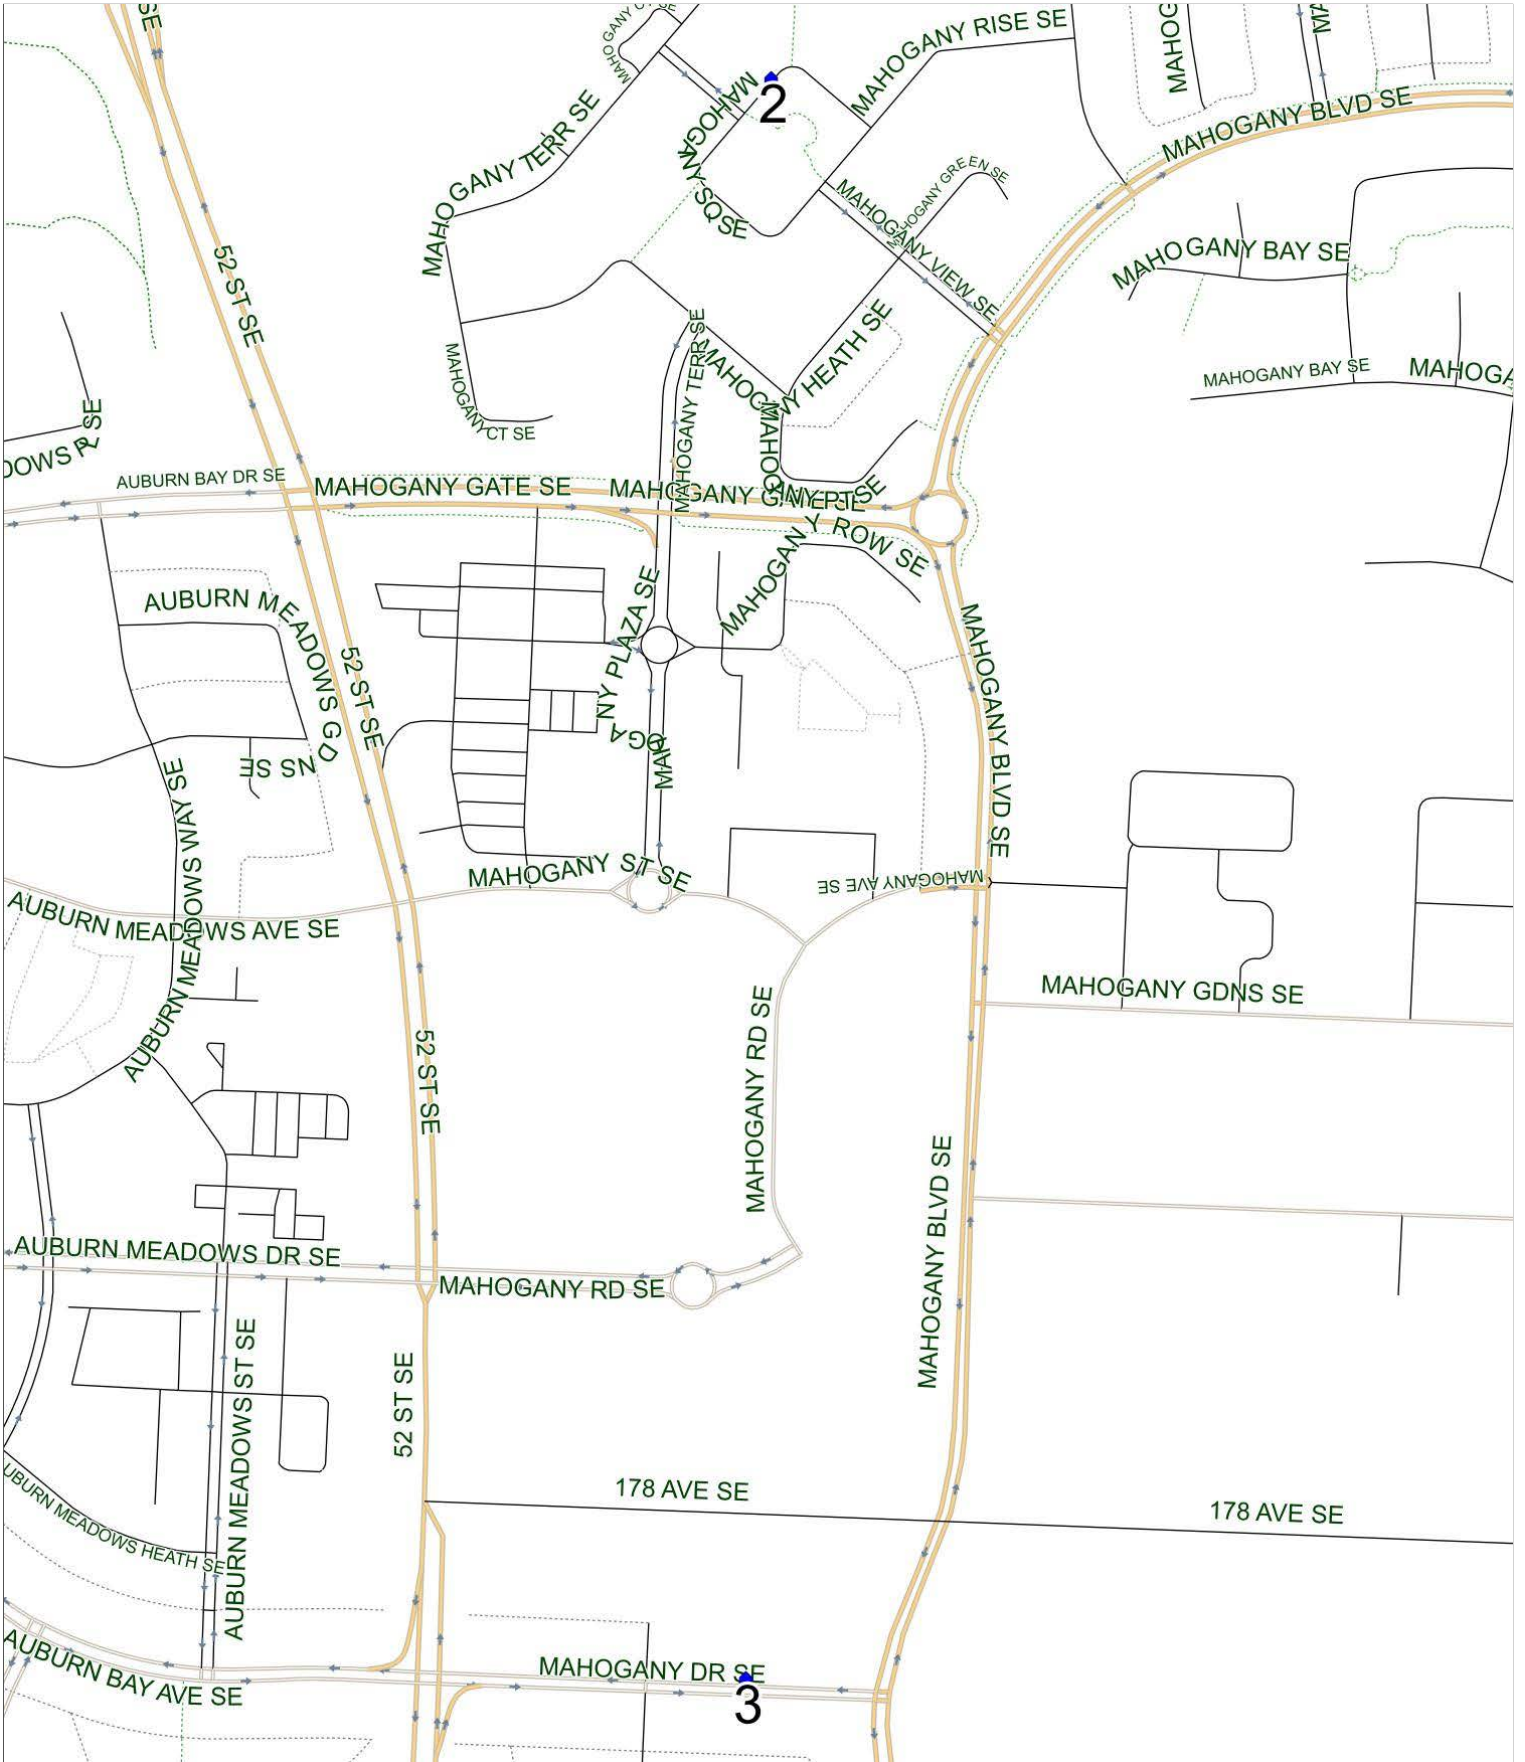

# Riverbend A

Operator: Southland - Ogden Yard (403) 253-9323  
Description: Mahogany

Eff: 2019-09-03

#	Time	Description
1	7:19 AM	Eastbound Mahogany Square after Mahogany Square SE in green space
2	7:25 AM	Westbound Mahogany Drive SE after Mahogany Blvd traffic circle at the green space SE
3	7:50 AM	Riverbend School, Eastbound Rivervalley Drive SE

### Riverbend A PM (MTWR)

Operator: Southland - Ogden Yard (403) 253-9323  
Description: Mahogany

Eff: 2019-09-03

#	Time	Description
1	2:40 PM	Riverbend School, Eastbound Rivervalley Drive SE
2	3:03 PM	Eastbound Mahogany Square after Mahogany Square SE in green space
3	3:10 PM	Westbound Mahogany Drive after Mahogany Boulevard SE traffic circle at the green space.

### Riverbend A PM (F)

Operator: Southland - Ogden Yard (403) 253-9323  
Description: Mahogany

Eff: 2019-09-03

#	Time	Description
1	12:30 PM	Riverbend School Eastbound Rivervalley Drive SE
2	12:51 PM	Eastbound Mahogany Square after Mahogany Square SE in green space
3	12:58 PM	Westbound Mahogany Drive after Mahogany Boulevard SE traffic circle at the green space.