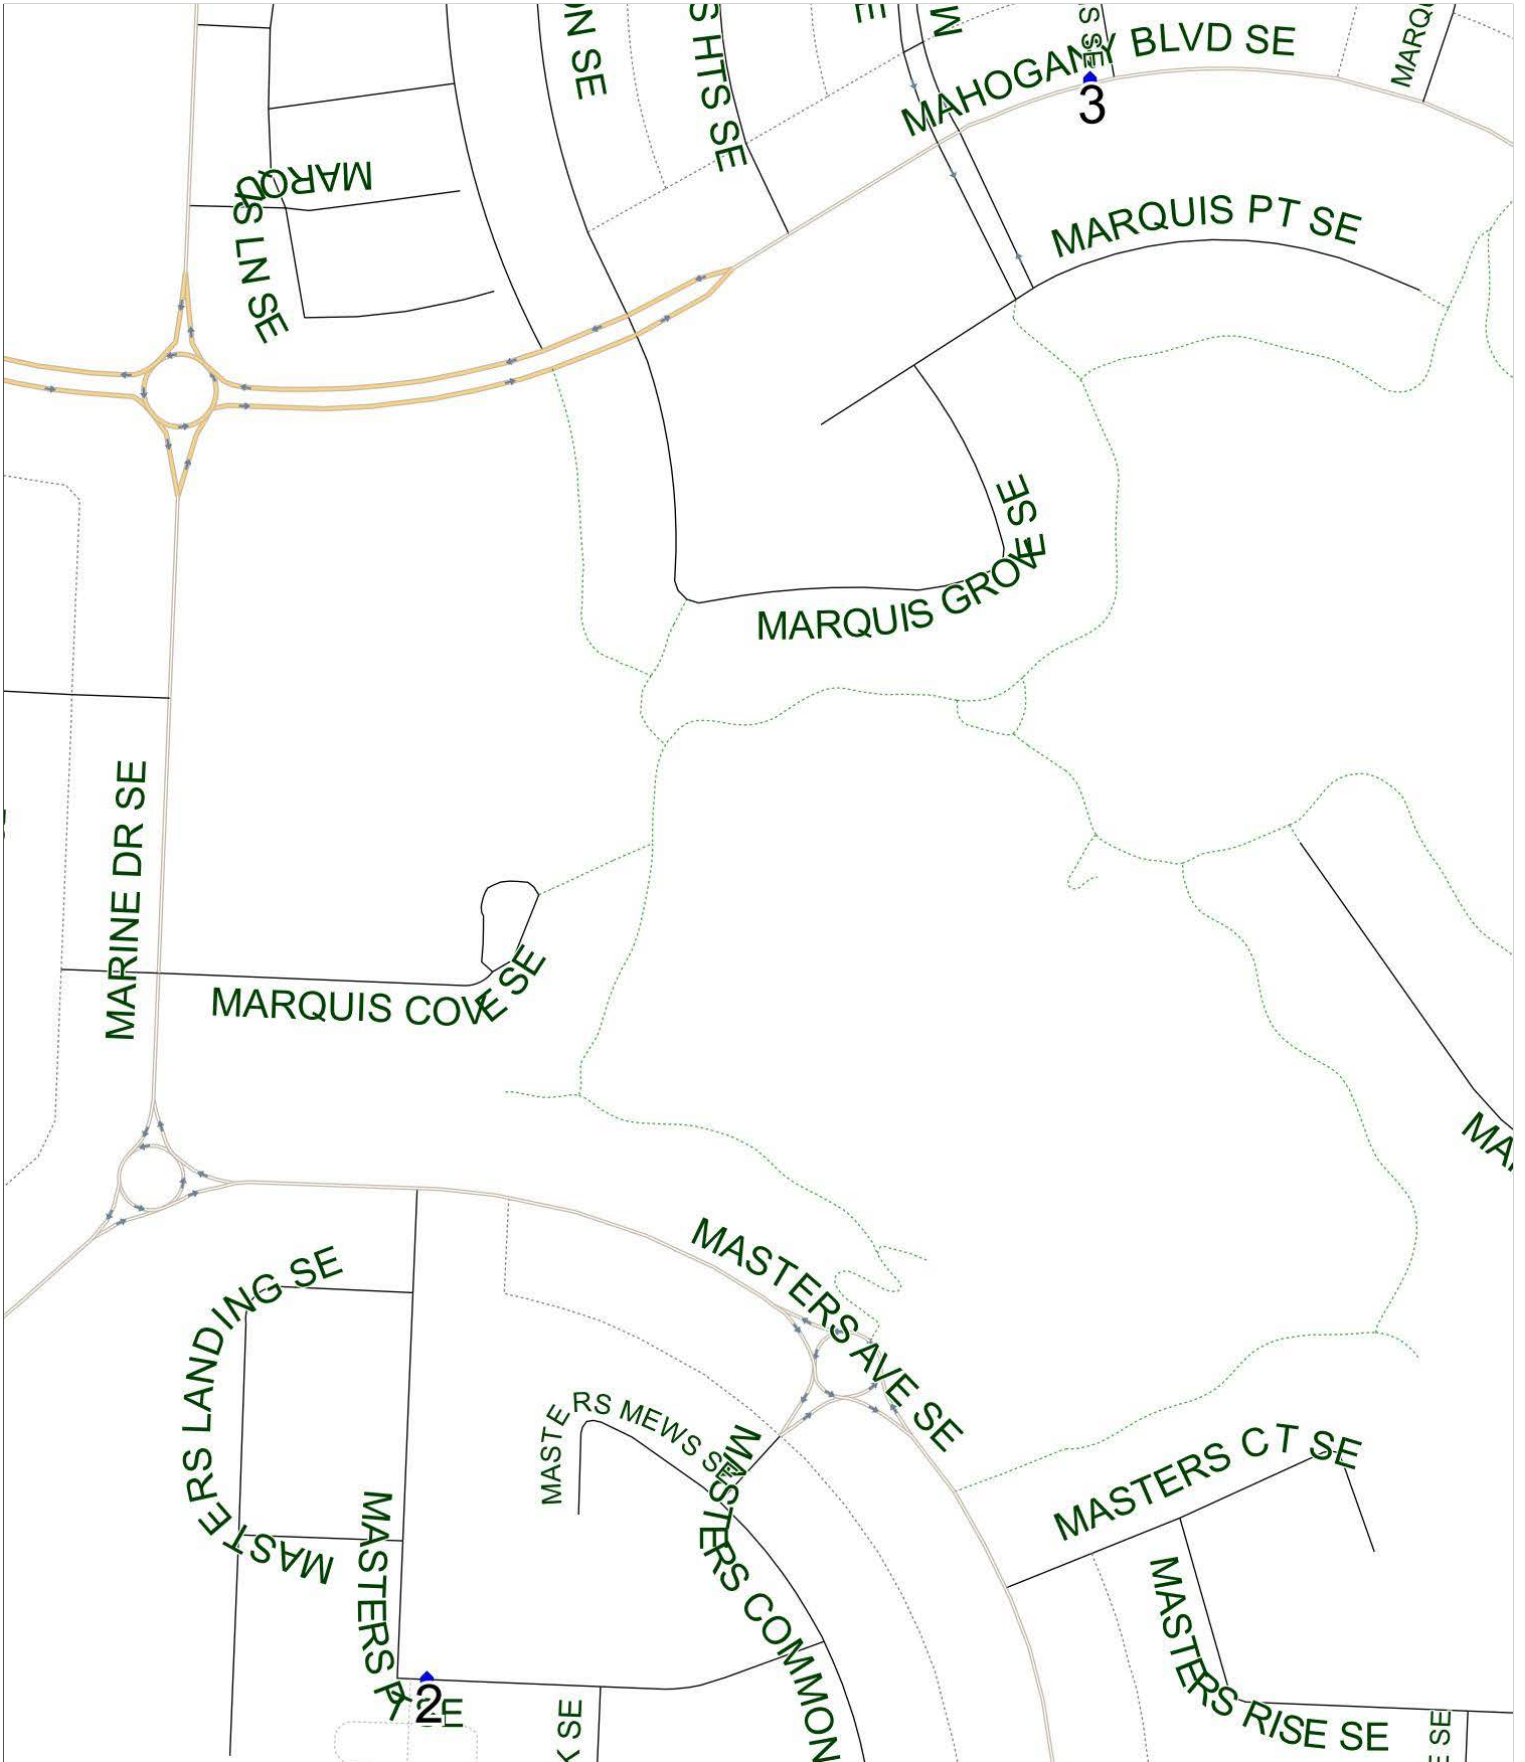

Riverbend D

Operator: Southland - Ogden Yard (403) 253-9323
Description: Mahogany

Eff: 2019-09-03

#	Time	Description
1	7:26 AM	Eastbound Master Point after Master Landing SE south arm at green space
2	7:31 AM	Westbound Mahogany Blvd after Marquis Garden SE at CT stop
3	7:50 AM	Riverbend School

Riverbend D PM (MTWR)

Operator: Southland - Ogden Yard (403) 253-9323
Description: Mahogany

Eff: 2019-09-03

#	Time	Description
1	2:40 PM	Riverbend School
2	2:58 PM	Eastbound Master Point after Master Landing SE south arm at green space
3	3:11 PM	Westbound Mahogany Blvd after Marquis Garden SE at CT stop

Riverbend D PM (F)

Operator: Southland - Ogden Yard (403) 253-9323
Description: Mahogany

Eff: 2019-09-03

#	Time	Description
1	12:30 PM	Riverbend School
2	12:44 PM	Eastbound Master Point after Master Landing SE south arm at green space
3	12:52 PM	Westbound Mahogany Blvd after Marquis Garden SE at CT stop