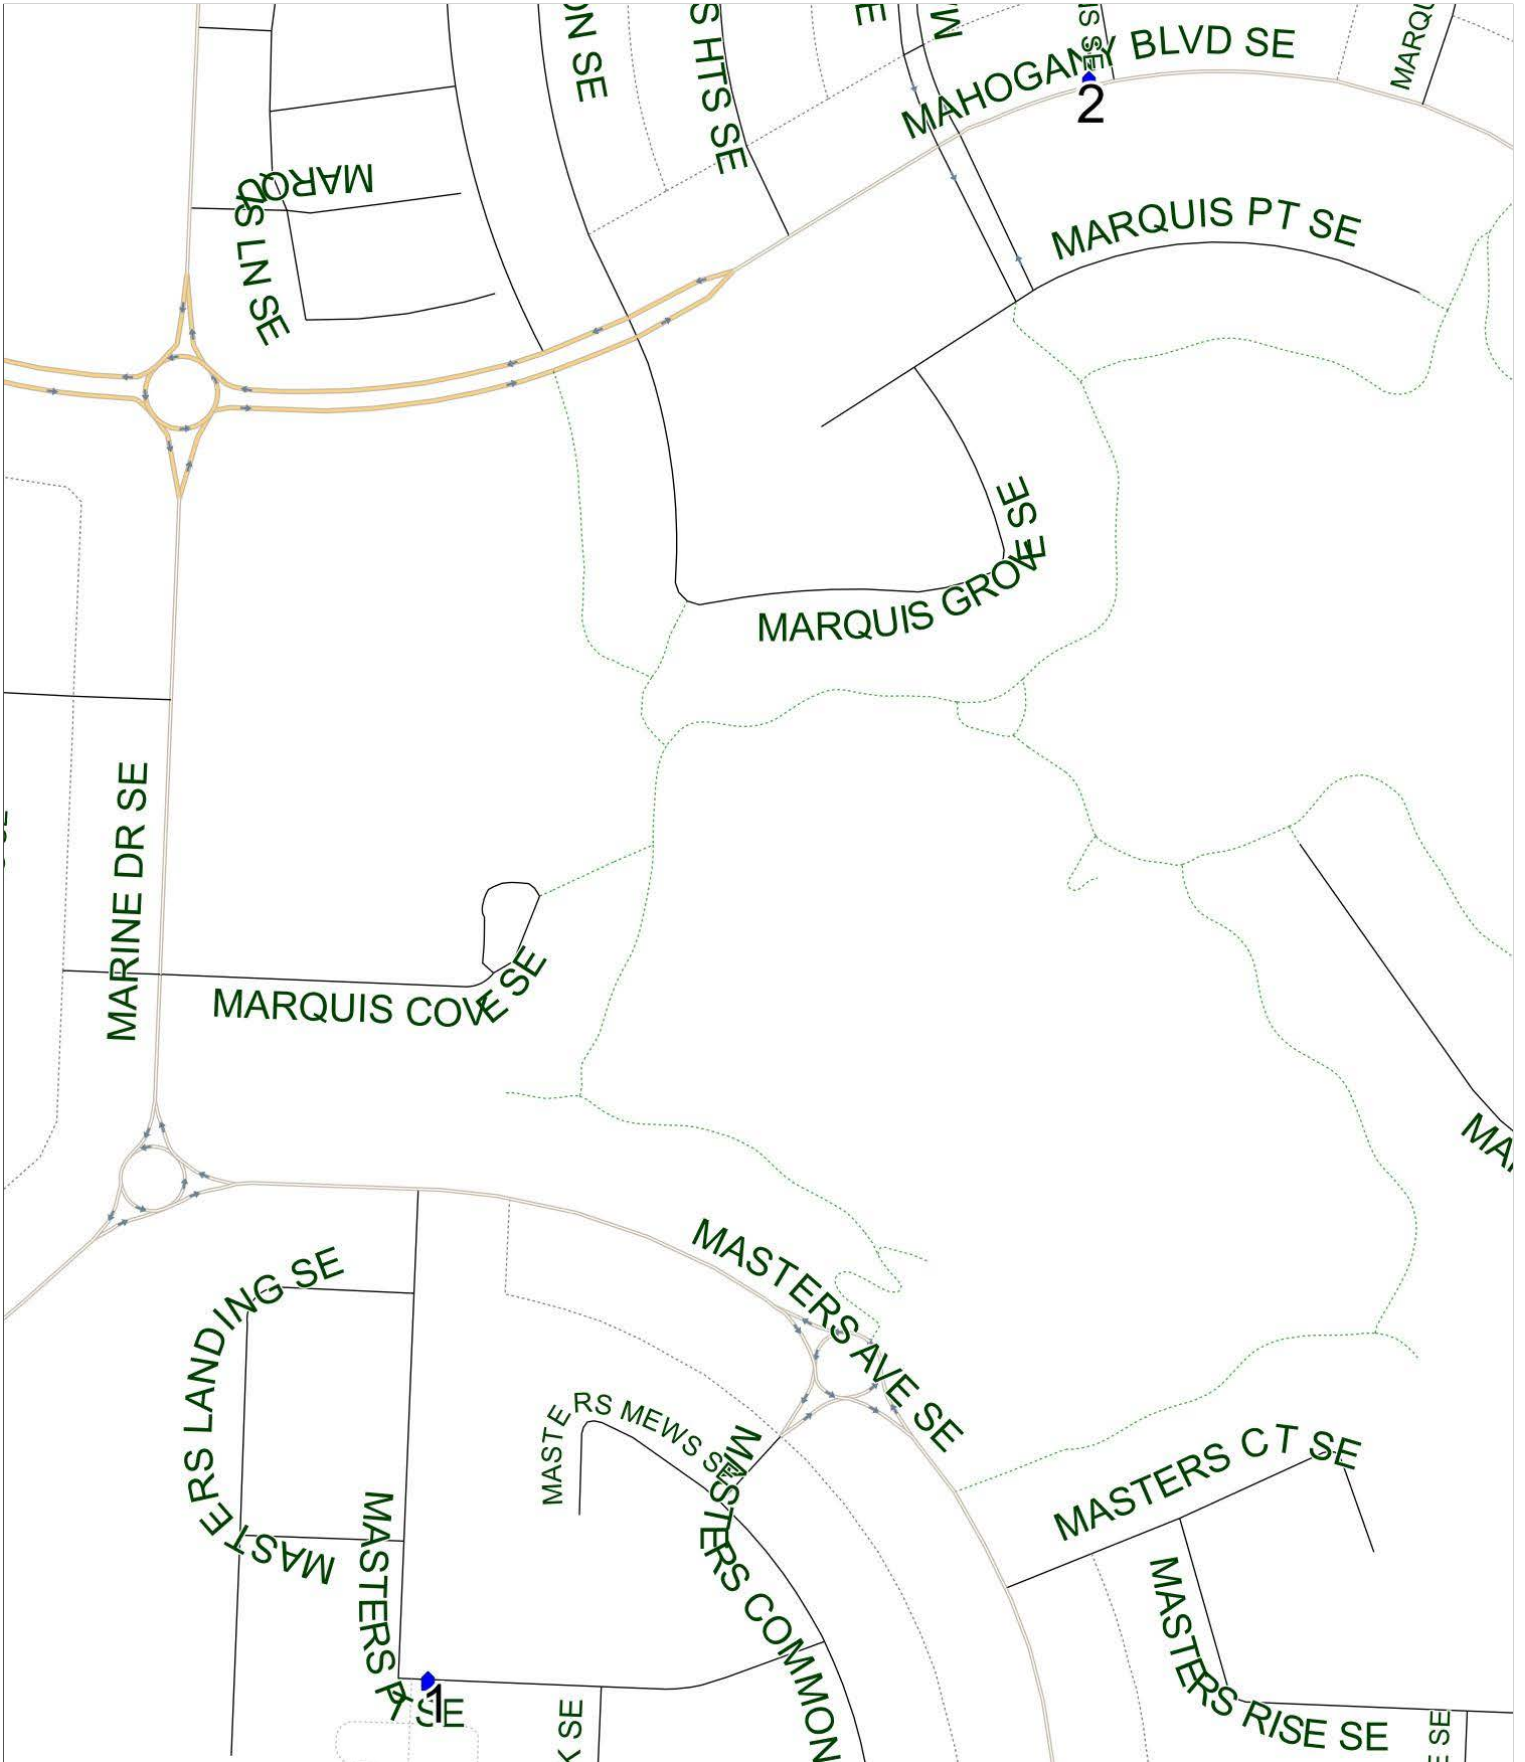

Riverbend D

Operator: Southland - Ogden Yard (403) 253-9323
Description: Mahogany

Eff: 2019-09-03

#	Time	Description
1	7:26 AM	Eastbound Master Point after Master Landing SE south arm at green space
2	7:31 AM	Westbound Mahogany Blvd after Marquis Garden SE at CT stop
3	7:50 AM	Riverbend School

Riverbend D PM (MTWR)

Operator: Southland - Ogden Yard (403) 253-9323
Description: Mahogany

Eff: 2019-09-03

#	Time	Description
1	2:40 PM	Riverbend School
2	2:58 PM	Eastbound Master Point after Master Landing SE south arm at green space
3	3:11 PM	Westbound Mahogany Blvd after Marquis Garden SE at CT stop

Riverbend D PM (F)

Operator: Southland - Ogden Yard (403) 253-9323
Description: Mahogany

Eff: 2019-09-03

#	Time	Description
1	12:30 PM	Riverbend School
2	12:44 PM	Eastbound Master Point after Master Landing SE south arm at green space
3	12:52 PM	Westbound Mahogany Blvd after Marquis Garden SE at CT stop