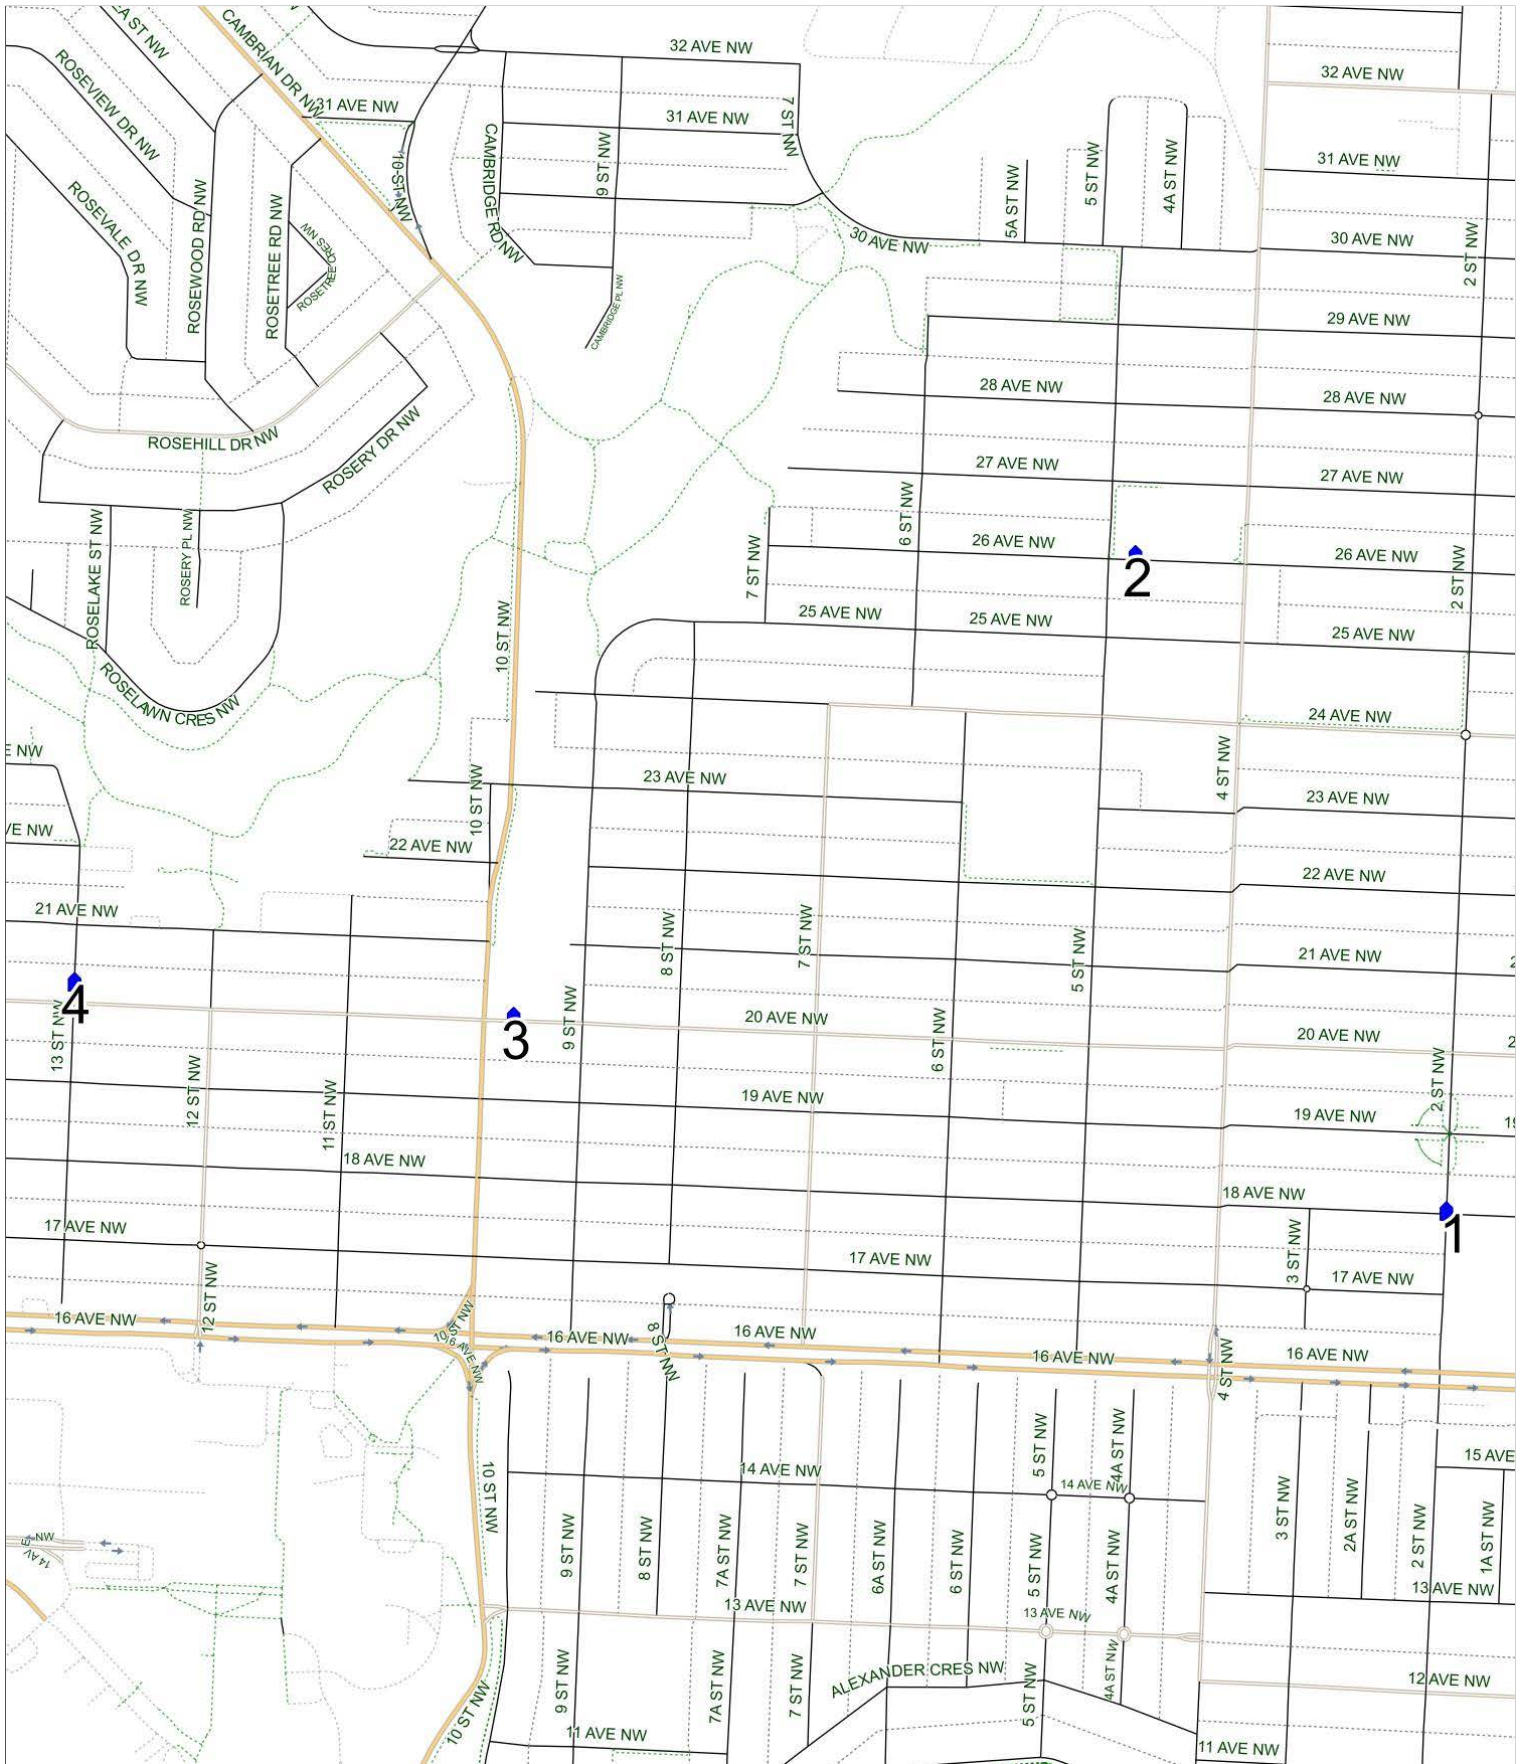

Rosemont A AM

Operator: Southland - CFB Yard (403) 387-2907
Description: Balmoral, Mount Pleasant

Eff: 2019-09-03

#	Time	Description
1	8:47 AM	Northbound 2 Street before 18 Avenue NW at field
2	8:51 AM	Westbound 26 Avenue before 5 Street NW at green space
3	8:57 AM	Westbound 20 Avenue after 9 Street NW after pedestrian crossing
4	8:58 AM	Northbound 13 Street after 20 Avenue NW before alley
5	9:00 AM	Rosemont School, Southbound Rosevale Drive NW

Rosemont A PM (MTWR)

Operator: Southland - CFB Yard (403) 387-2907
Description: Balmoral, Mount Pleasant

Eff: 2019-09-03

#	Time	Description
1	4:00 PM	Rosemont School, Southbound Rosevale Drive NW
2	4:05 PM	Northbound 13 Street after 20 Avenue NW before alley
3	4:07 PM	Eastbound 20 Avenue after 10 Street NW at CT Stop
4	4:15 PM	Northbound 2 Street before 18 Avenue NW at field
5	4:22 PM	Westbound 26 Avenue before 5 Street NW at green space

Rosemont A PM (F)

Operator: Southland - CFB Yard (403) 387-2907
Description: Balmoral, Mount Pleasant

Eff: 2019-09-03

#	Time	Description
1	1:05 PM	Rosemont School, Southbound Rosevale Drive NW
2	1:10 PM	Northbound 13 Street after 20 Avenue NW before alley
3	1:12 PM	Eastbound 20 Avenue after 10 Street NW at CT Stop
4	1:17 PM	Northbound 2 Street before 18 Avenue NW at field
5	1:21 PM	Westbound 26 Avenue before 5 Street NW at green space