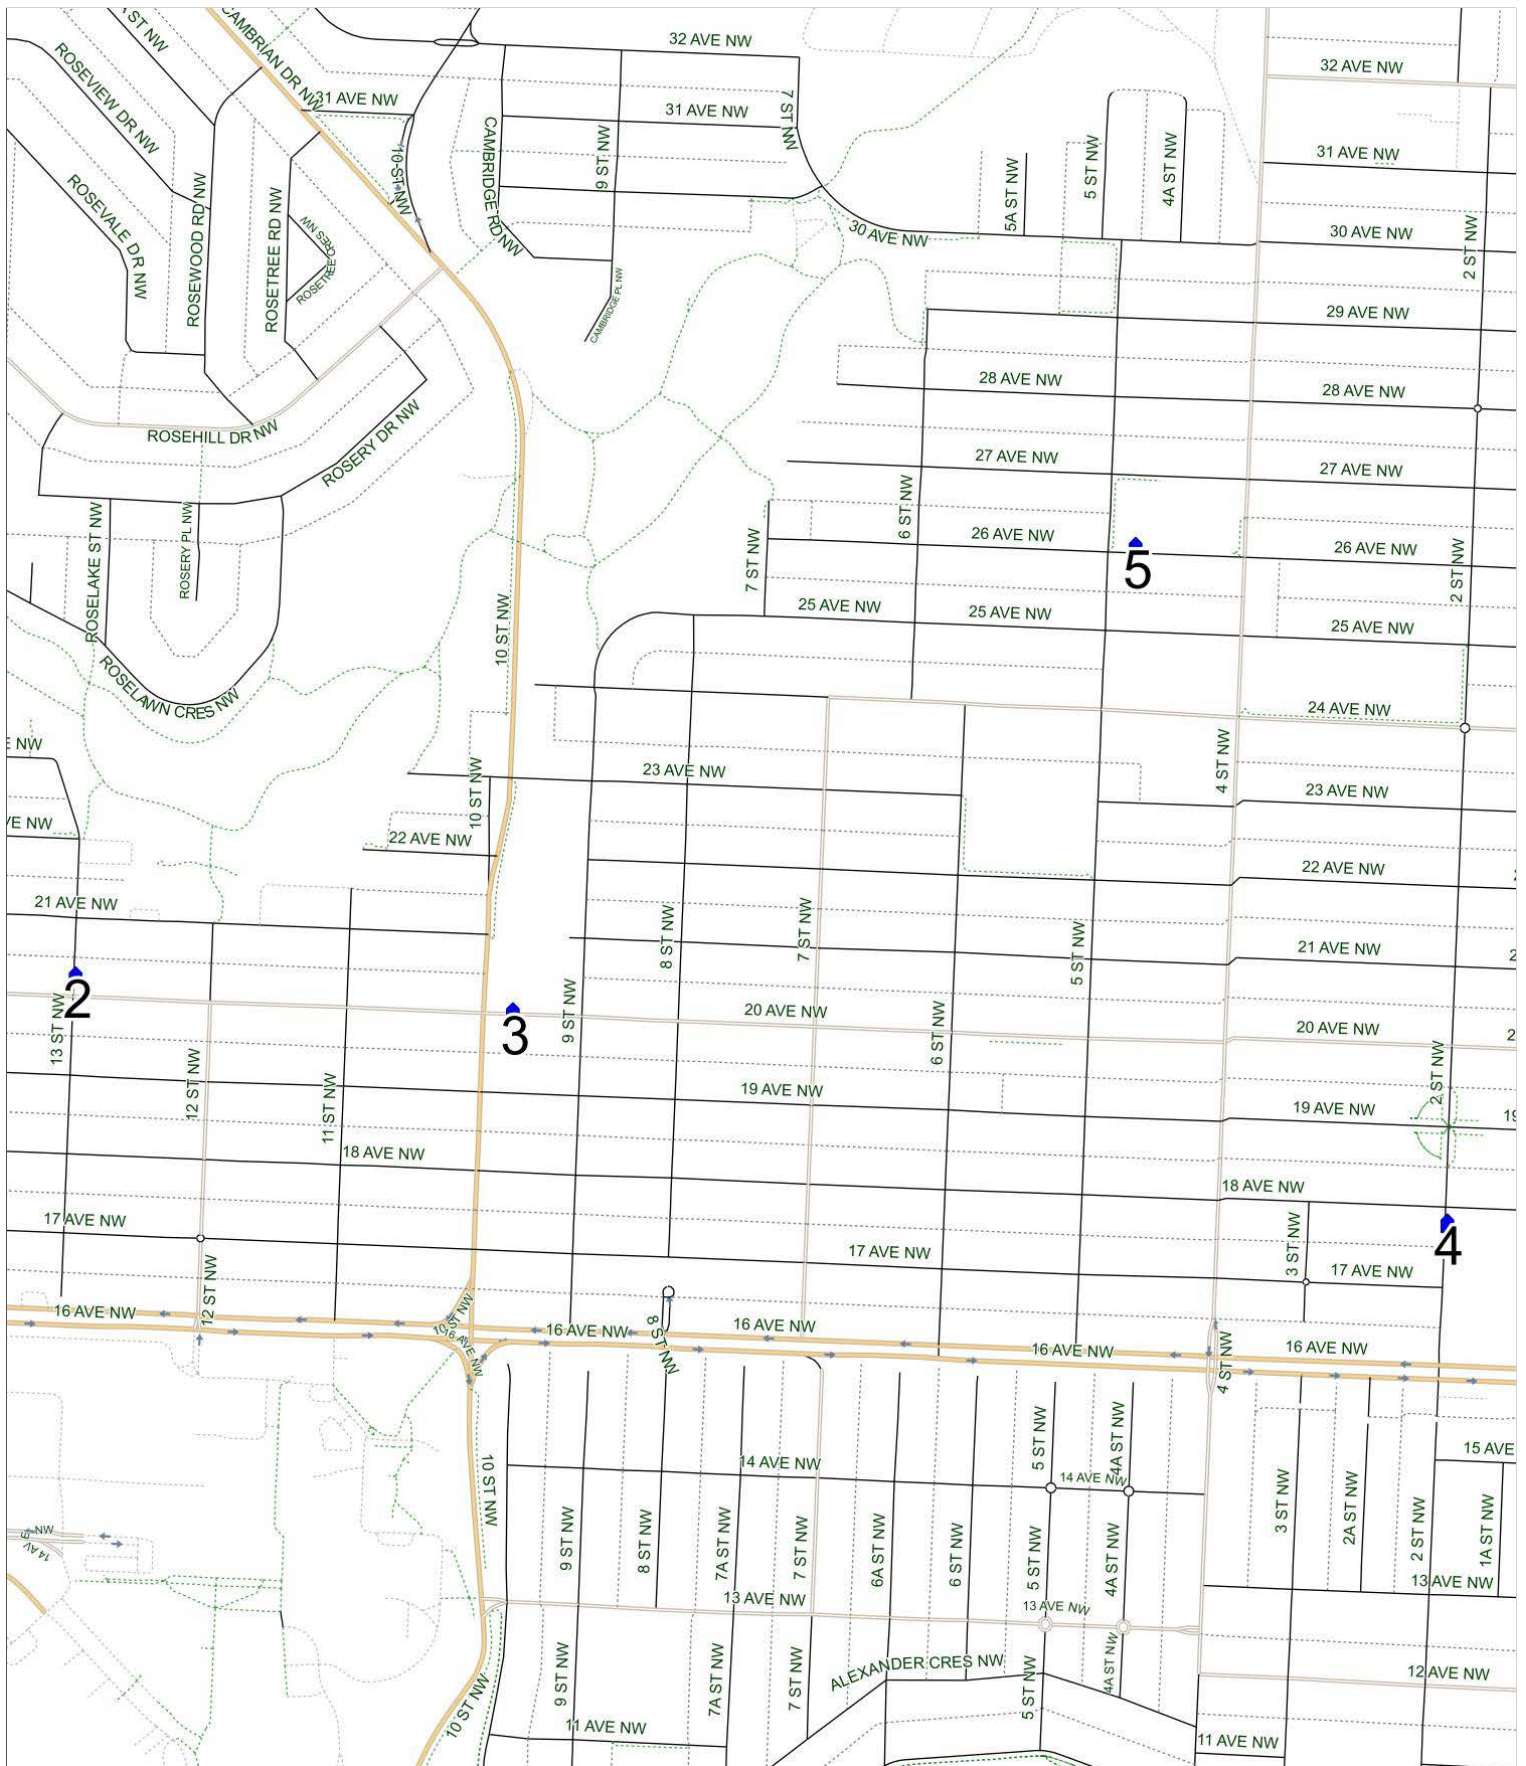

Rosemont A AM

Operator: Southland - CFB Yard (403) 387-2907
Description: Balmoral, Mount Pleasant

Eff: 2019-09-03

#	Time	Description
1	8:47 AM	Northbound 2 Street before 18 Avenue NW at field
2	8:51 AM	Westbound 26 Avenue before 5 Street NW at green space
3	8:57 AM	Westbound 20 Avenue after 9 Street NW after pedestrian crossing
4	8:58 AM	Northbound 13 Street after 20 Avenue NW before alley
5	9:00 AM	Rosemont School, Southbound Rosevale Drive NW

Rosemont A PM (MTWR)

Operator: Southland - CFB Yard (403) 387-2907
Description: Balmoral, Mount Pleasant

Eff: 2019-09-03

#	Time	Description
1	4:00 PM	Rosemont School, Southbound Rosevale Drive NW
2	4:05 PM	Northbound 13 Street after 20 Avenue NW before alley
3	4:07 PM	Eastbound 20 Avenue after 10 Street NW at CT Stop
4	4:15 PM	Northbound 2 Street before 18 Avenue NW at field
5	4:22 PM	Westbound 26 Avenue before 5 Street NW at green space

Rosemont A PM (F)

Operator: Southland - CFB Yard (403) 387-2907
Description: Balmoral, Mount Pleasant

Eff: 2019-09-03

#	Time	Description
1	1:05 PM	Rosemont School, Southbound Rosevale Drive NW
2	1:10 PM	Northbound 13 Street after 20 Avenue NW before alley
3	1:12 PM	Eastbound 20 Avenue after 10 Street NW at CT Stop
4	1:17 PM	Northbound 2 Street before 18 Avenue NW at field
5	1:21 PM	Westbound 26 Avenue before 5 Street NW at green space