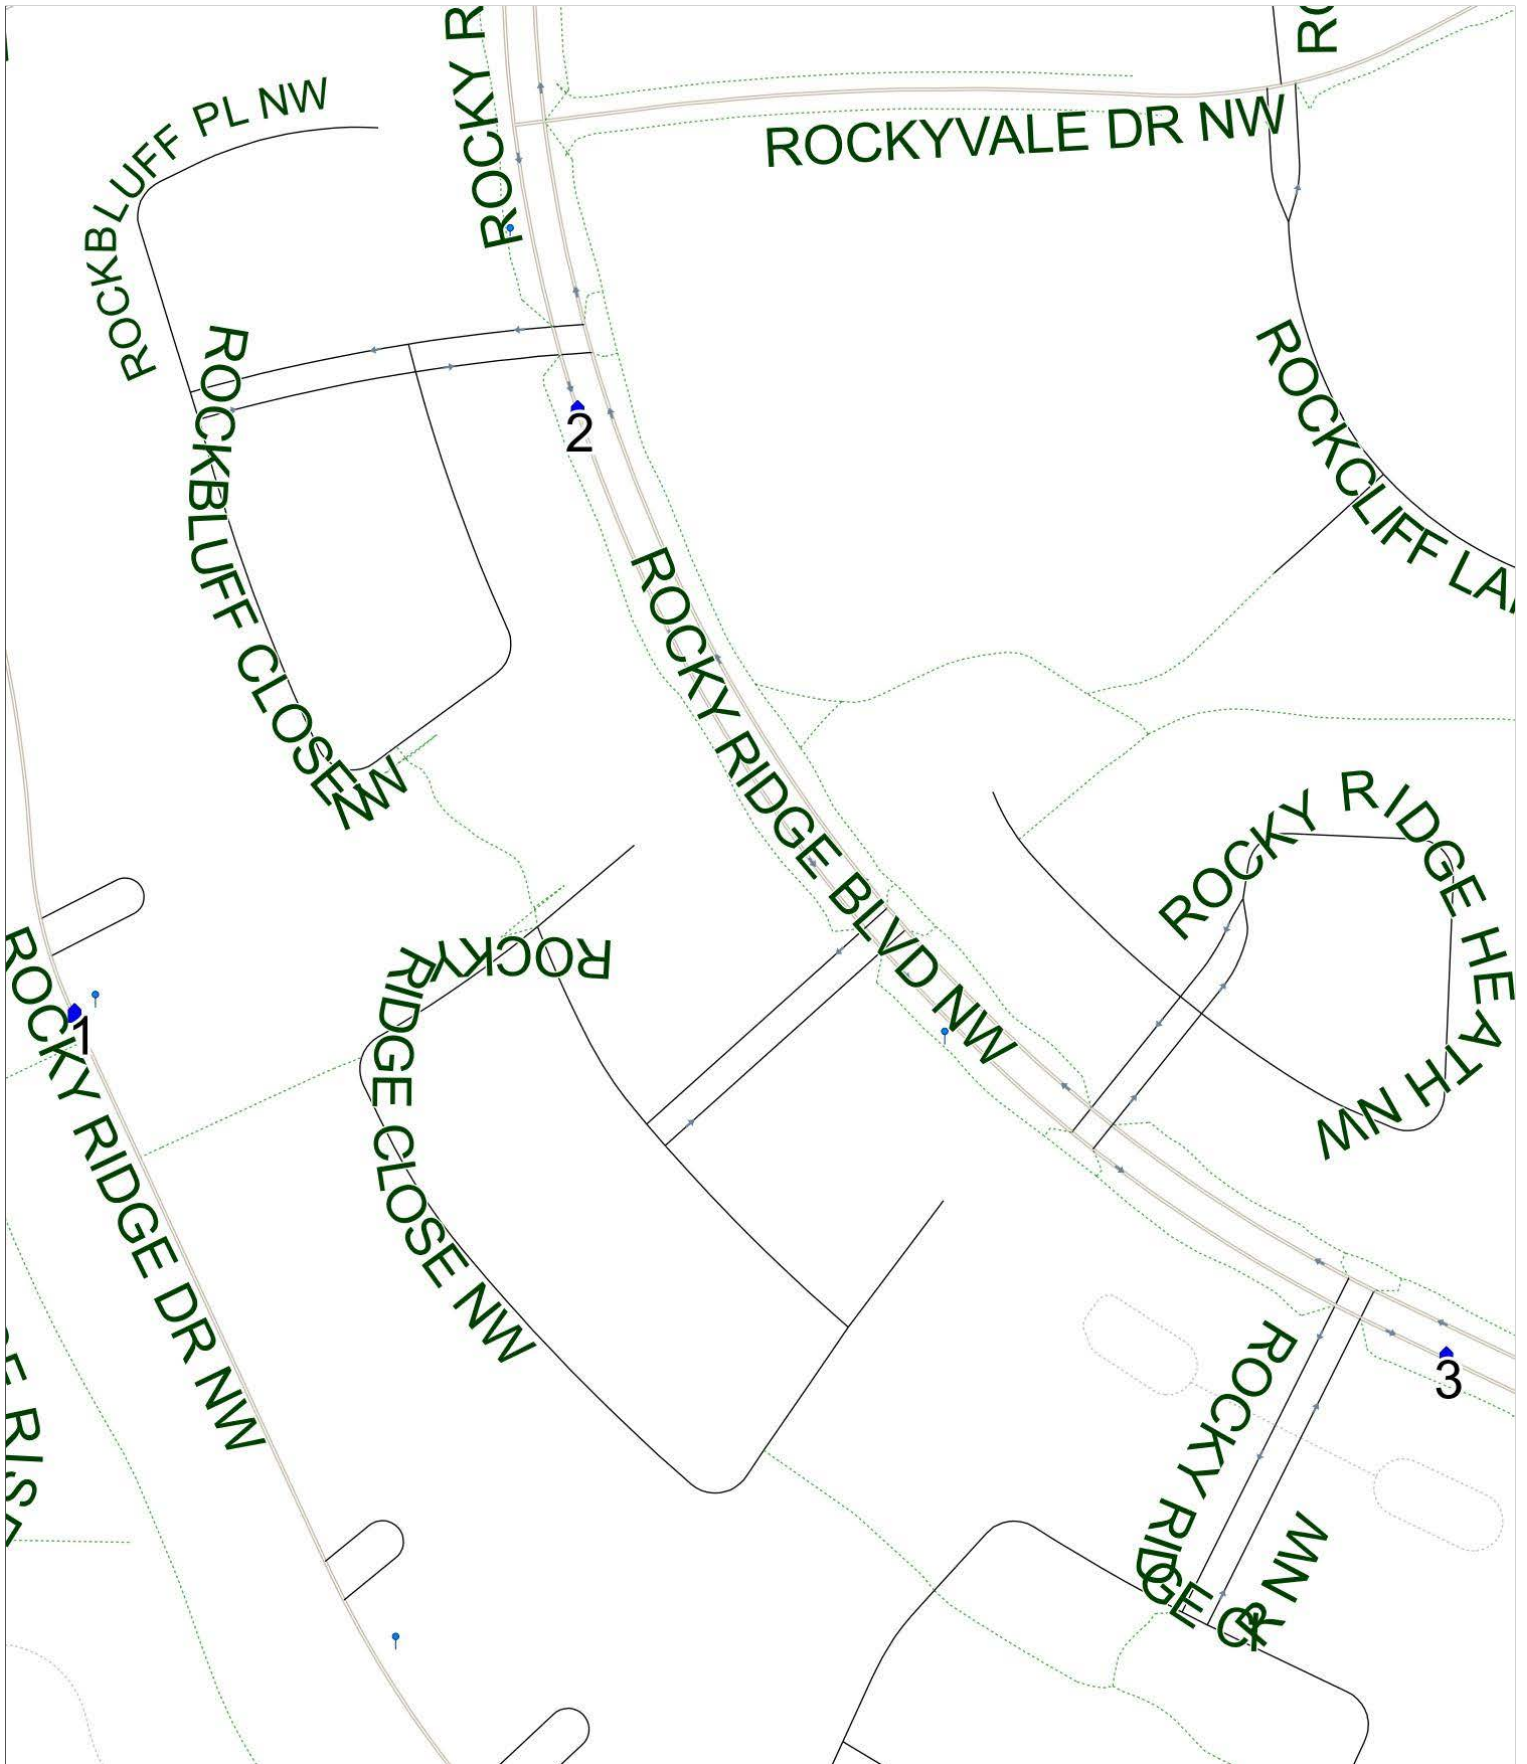

Royal Oak A AM

Operator: Southland - Ogden Yard (403) 253-9323
Description: Rocky Ridge

Eff: 2019-09-03

#	Time	Description
1	8:46 AM	Northbound Rocky Ridge Drive before 600 Rocky Ridge View NW at CT Stop
2	8:50 AM	Southbound Rocky Ridge Blvd after Rockbluff Close NW
3	8:53 AM	Eastbound Rocky Ridge Blvd after Rocky Ridge Circle NW at CT Stop
4	9:00 AM	Royal Oak School, Northbound Royal Birkdale Drive NW

Royal Oak A PM (MTWR)

Operator: Southland - Ogden Yard (403) 253-9323
Description: Rocky Ridge

Eff: 2019-09-03

#	Time	Description
1	4:00 PM	Royal Oak School, Northbound Royal Birkdale Drive NW
2	4:06 PM	Southbound Rocky Ridge Blvd after Rockbluff Close NW
3	4:08 PM	Eastbound Rocky Ridge Blvd after Rocky Ridge Circle NW at CT Stop
4	4:12 PM	Northbound Rocky Ridge Drive before 600 Rocky Ridge View NW at CT Stop

Royal Oak A PM (F)

Operator: Southland - Ogden Yard (403) 253-9323
Description: Rocky Ridge

Eff: 2019-09-03

#	Time	Description
1	1:20 PM	Royal Oak School, Northbound Royal Birkdale Boulevard NW
2	1:27 PM	Southbound Rocky Ridge Blvd after Rockbluff Close NW
3	1:30 PM	Eastbound Rocky Ridge Blvd after Rocky Ridge Circle NW at CT Stop
4	1:36 PM	Northbound Rocky Ridge Drive before 600 Rocky Ridge View NW at CT Stop