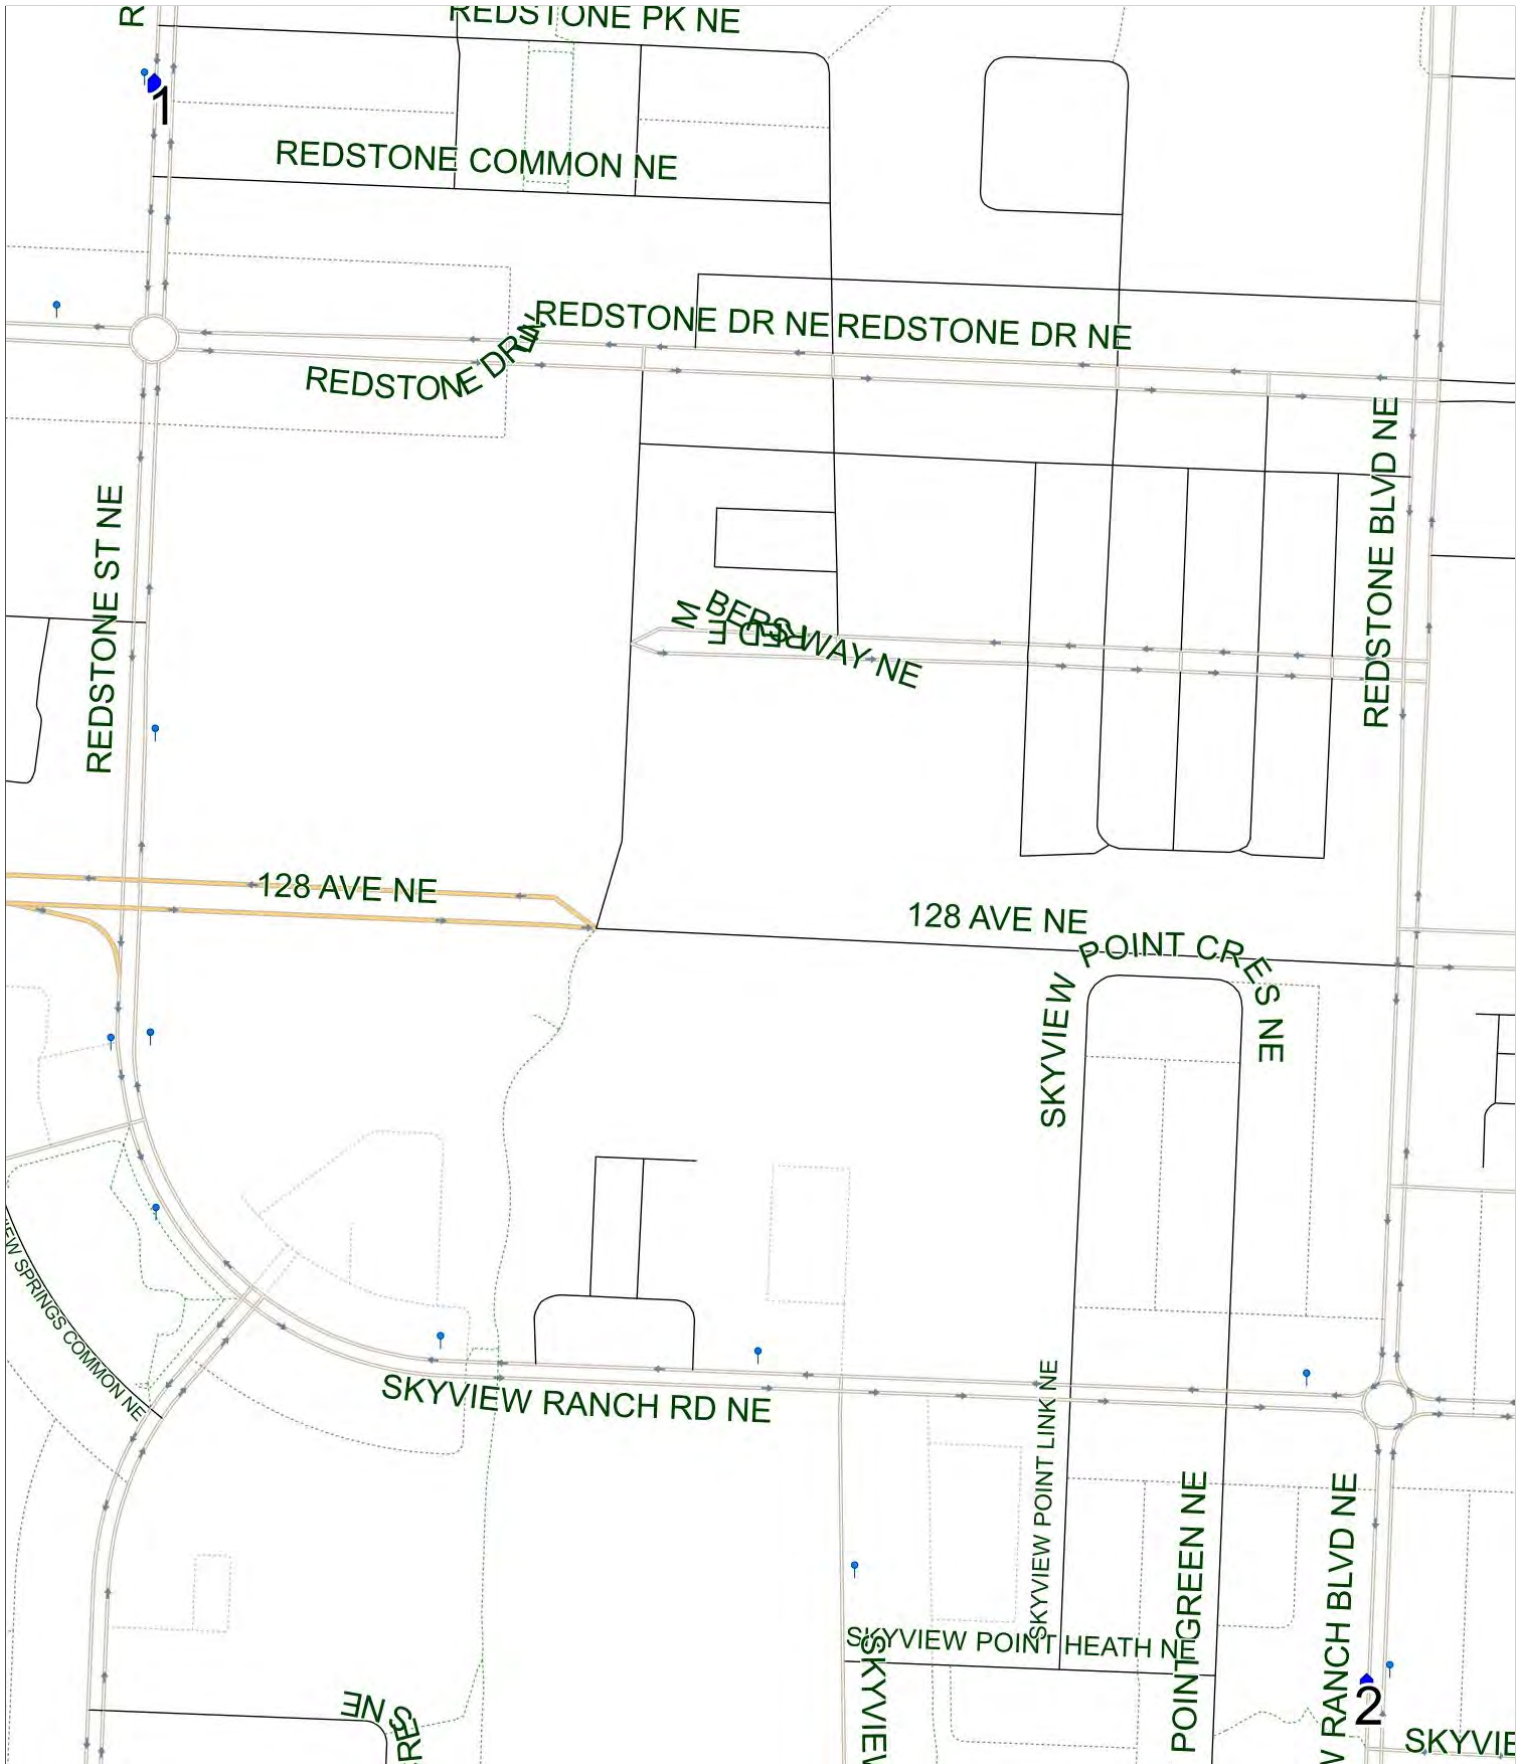

# Rundle B AM

Operator: Southland - Ogden Yard (403) 253-9323  
Description: Redstone, Skyview

Eff: 2019-08-15

#	Time	Description
1	7:27 AM	Southbound Redstone Street after Redstone Plaza NE at the CT Stop
2	7:31 AM	Southbound Skyview Ranch Boulevard before Skyview Ranch Avenue NE at the green space
3	7:50 AM	Rundle School, Westbound Rundlehorn Drive NE

### Rundle B PM (MTWR)

Operator: Southland - Ogden Yard (403) 253-9323  
Description: Redstone, Skyview

Eff: 2019-08-15

#	Time	Description
1	2:40 PM	Rundle School, Westbound Rundlehorn Drive NE
2	3:02 PM	Southbound Redstone Street after Redstone Plaza NE at the CT Stop
3	3:15 PM	Southbound Skyview Ranch Boulevard before Skyview Ranch Avenue NE at the green space

# Rundle B PM (F)

Operator: Southland - Ogden Yard (403) 253-9323  
Description: Redstone, Skyview

Eff: 2019-08-15

#	Time	Description
1	12:10 PM	Rundle School, Westbound Rundlehorn Drive NE
2	12:32 PM	Southbound Redstone Street after Redstone Plaza NE at the CT Stop
3	12:43 PM	Southbound Skyview Ranch Boulevard before Skyview Ranch Avenue NE at the green space