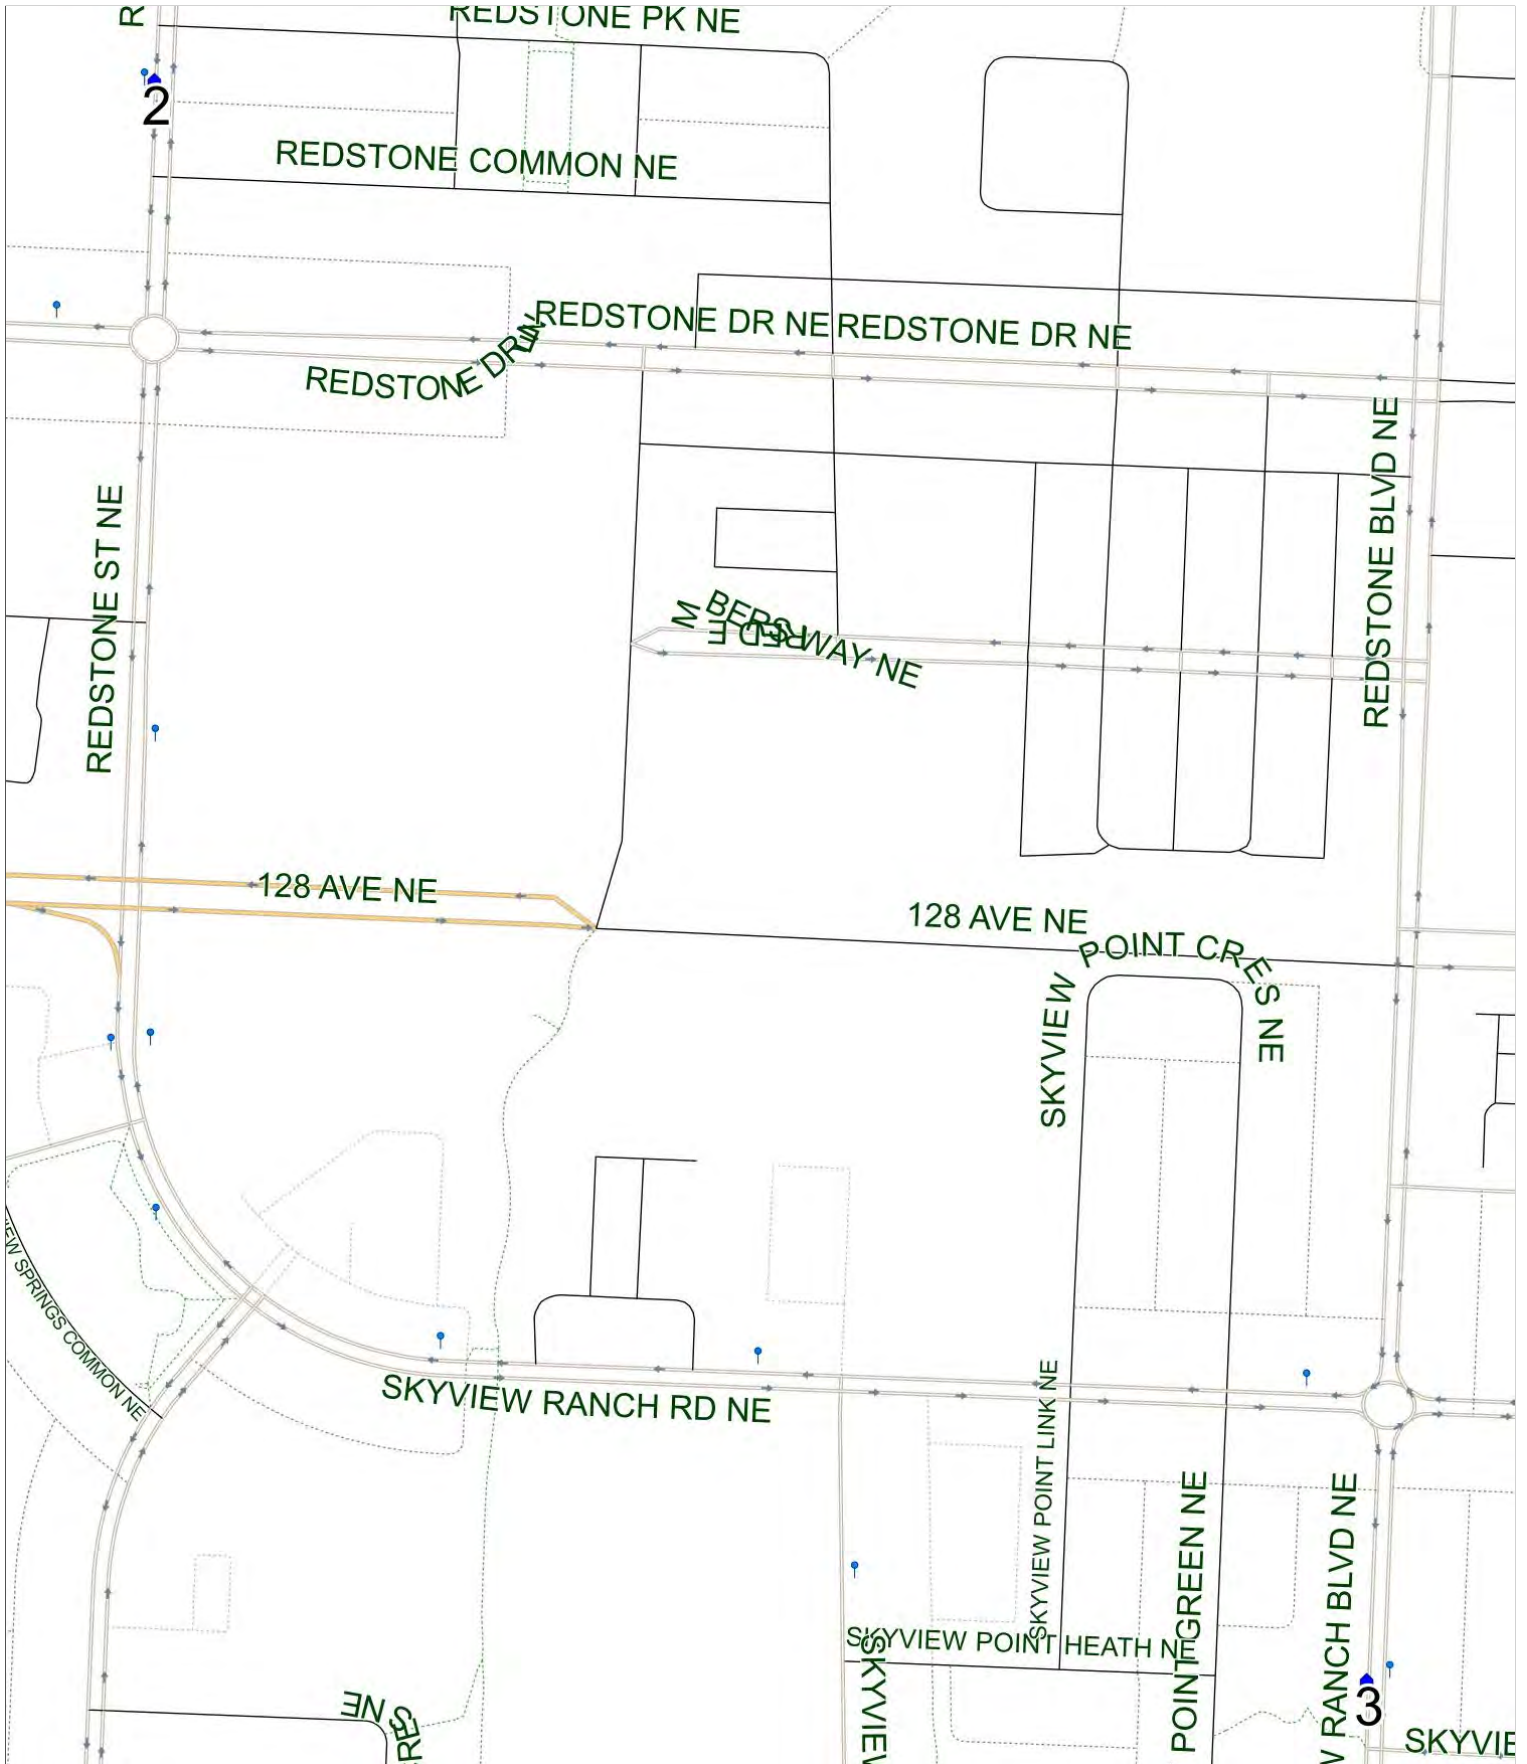

# Rundle B AM

Operator: Southland - Ogden Yard (403) 253-9323  
Description: Redstone, Skyview

Eff: 2019-08-15

#	Time	Description
1	7:27 AM	Southbound Redstone Street after Redstone Plaza NE at the CT Stop
2	7:31 AM	Southbound Skyview Ranch Boulevard before Skyview Ranch Avenue NE at the green space
3	7:50 AM	Rundle School, Westbound Rundlehorn Drive NE

### Rundle B PM (MTWR)

Operator: Southland - Ogden Yard (403) 253-9323  
Description: Redstone, Skyview

Eff: 2019-08-15

#	Time	Description
1	2:40 PM	Rundle School, Westbound Rundlehorn Drive NE
2	3:02 PM	Southbound Redstone Street after Redstone Plaza NE at the CT Stop
3	3:15 PM	Southbound Skyview Ranch Boulevard before Skyview Ranch Avenue NE at the green space

# Rundle B PM (F)

Operator: Southland - Ogden Yard (403) 253-9323  
Description: Redstone, Skyview

Eff: 2019-08-15

#	Time	Description
1	12:10 PM	Rundle School, Westbound Rundlehorn Drive NE
2	12:32 PM	Southbound Redstone Street after Redstone Plaza NE at the CT Stop
3	12:43 PM	Southbound Skyview Ranch Boulevard before Skyview Ranch Avenue NE at the green space