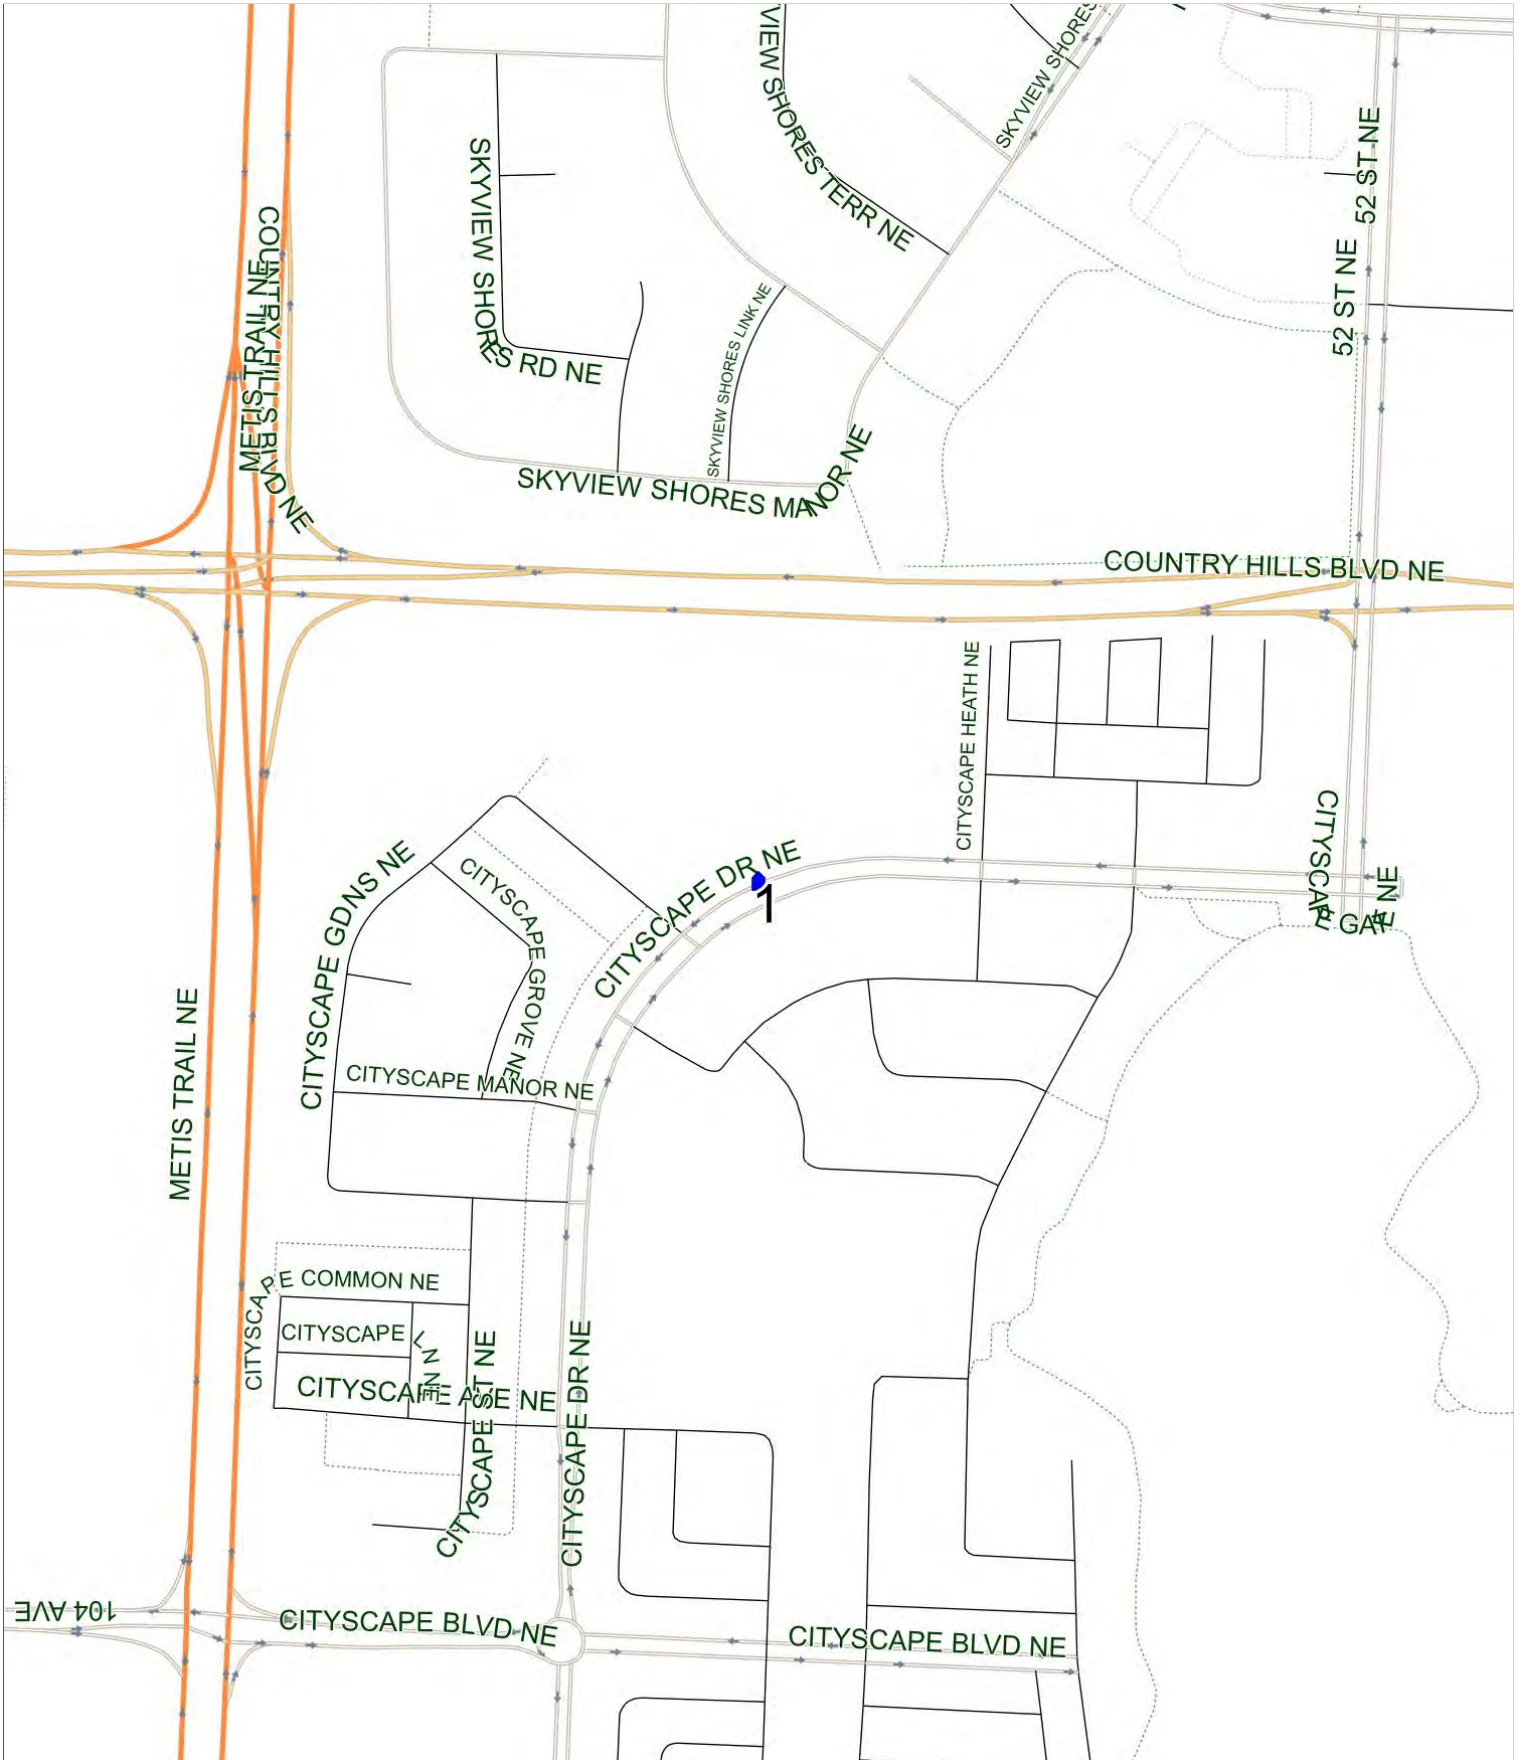

# Rundle C AM

Operator: Southland - Ogden Yard (403) 253-9323  
Description: Cityscape

Eff: 2019-08-15

#	Time	Description
1	7:29 AM	Southbound Cityscape Drive after Cityscape Heath NE at the pathway
2	7:50 AM	Rundle School, Westbound Rundlehorn Drive NE

### Rundle C PM (MTWR)

Operator: Southland - Ogden Yard (403) 253-9323  
Description: Cityscape

Eff: 2019-08-15

#	Time	Description
1	2:40 PM	Rundle School, Westbound Rundlehorn Drive NE
2	2:56 PM	Southbound Cityscape Drive after Cityscape Heath NE at the pathway

# Rundle C PM (F)

Operator: Southland - Ogden Yard (403) 253-9323  
Description: Cityscape

Eff: 2019-08-15

#	Time	Description
1	12:10 PM	Rundle School, Westbound Rundlehorn Drive NE
2	12:26 PM	Southbound Cityscape Drive after Cityscape Heath NE at the pathway