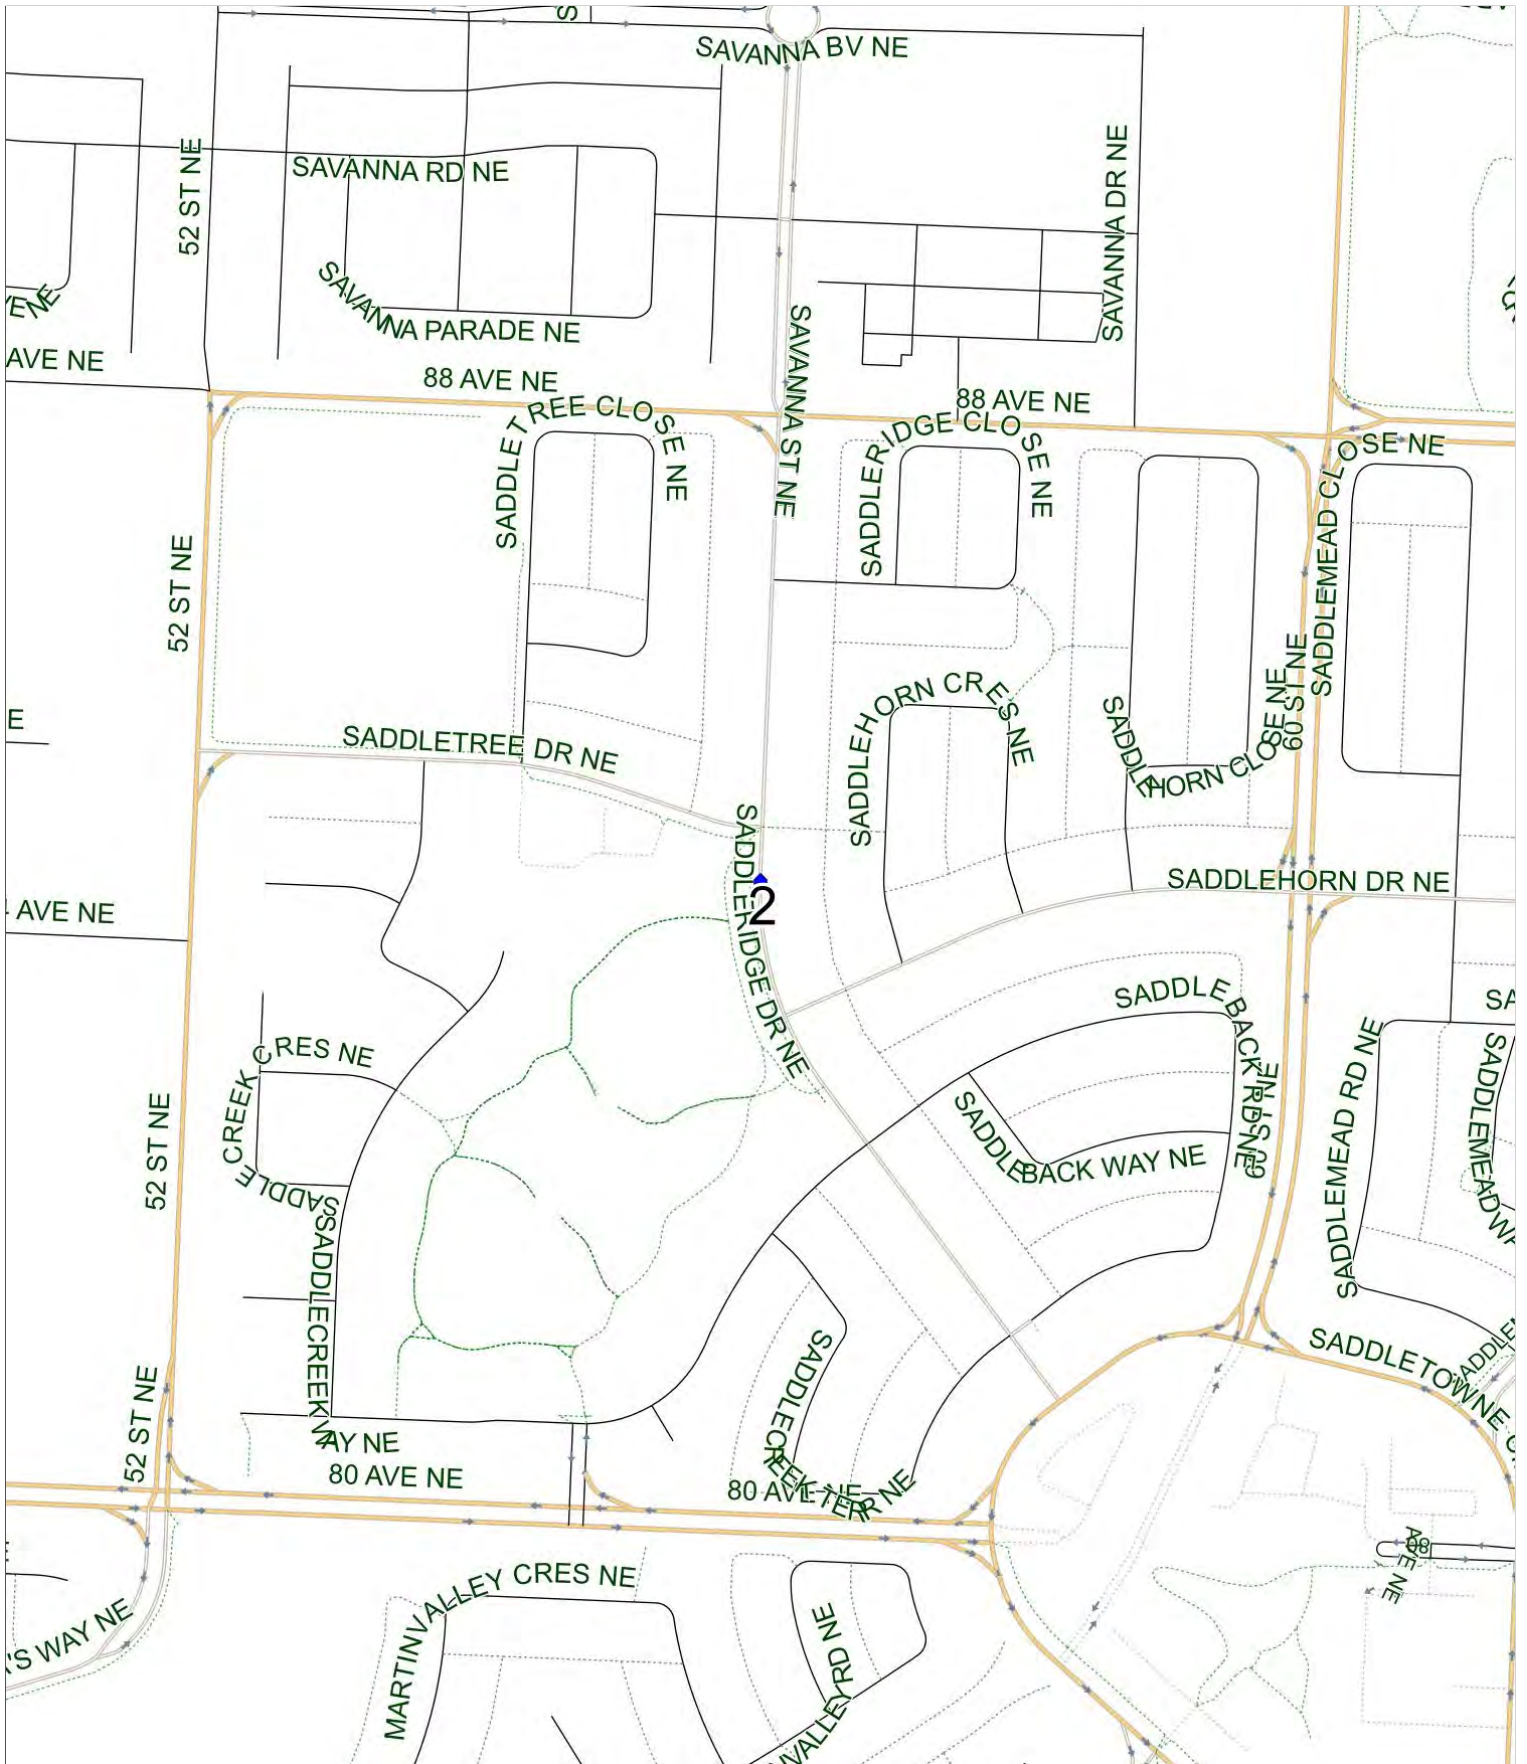

# Saddle Ridge A AM

Operator: Southland - Ogden Yard (403) 253-9323  
Description: Saddleridge

Eff: 2019-09-03

#	Time	Description
1	7:45 AM	Southbound Saddleridge Drive after Saddletree Drive NE at the CT Stop
2	7:50 AM	Saddle Ridge School, Eastbound Saddlecrest Boulevard NE

### Saddle Ridge A PM (MTWR)

Operator: Southland - Ogden Yard (403) 253-9323  
Description: Saddleridge

Eff: 2019-09-03

#	Time	Description
1	2:40 PM	Saddle Ridge School, Eastbound Saddlecrest Boulevard NE
2	2:46 PM	Southbound Saddleridge Drive after Saddletree Drive NE at the CT Stop

### Saddle Ridge A PM (F)

Operator: Southland - Ogden Yard (403) 253-9323  
Description: Saddleridge

Eff: 2019-09-03

#	Time	Description
1	12:10 PM	Saddle Ridge School, Eastbound Saddlecrest Boulevard NE
2	12:16 PM	Southbound Saddleridge Drive after Saddletree Drive NE at the CT Stop