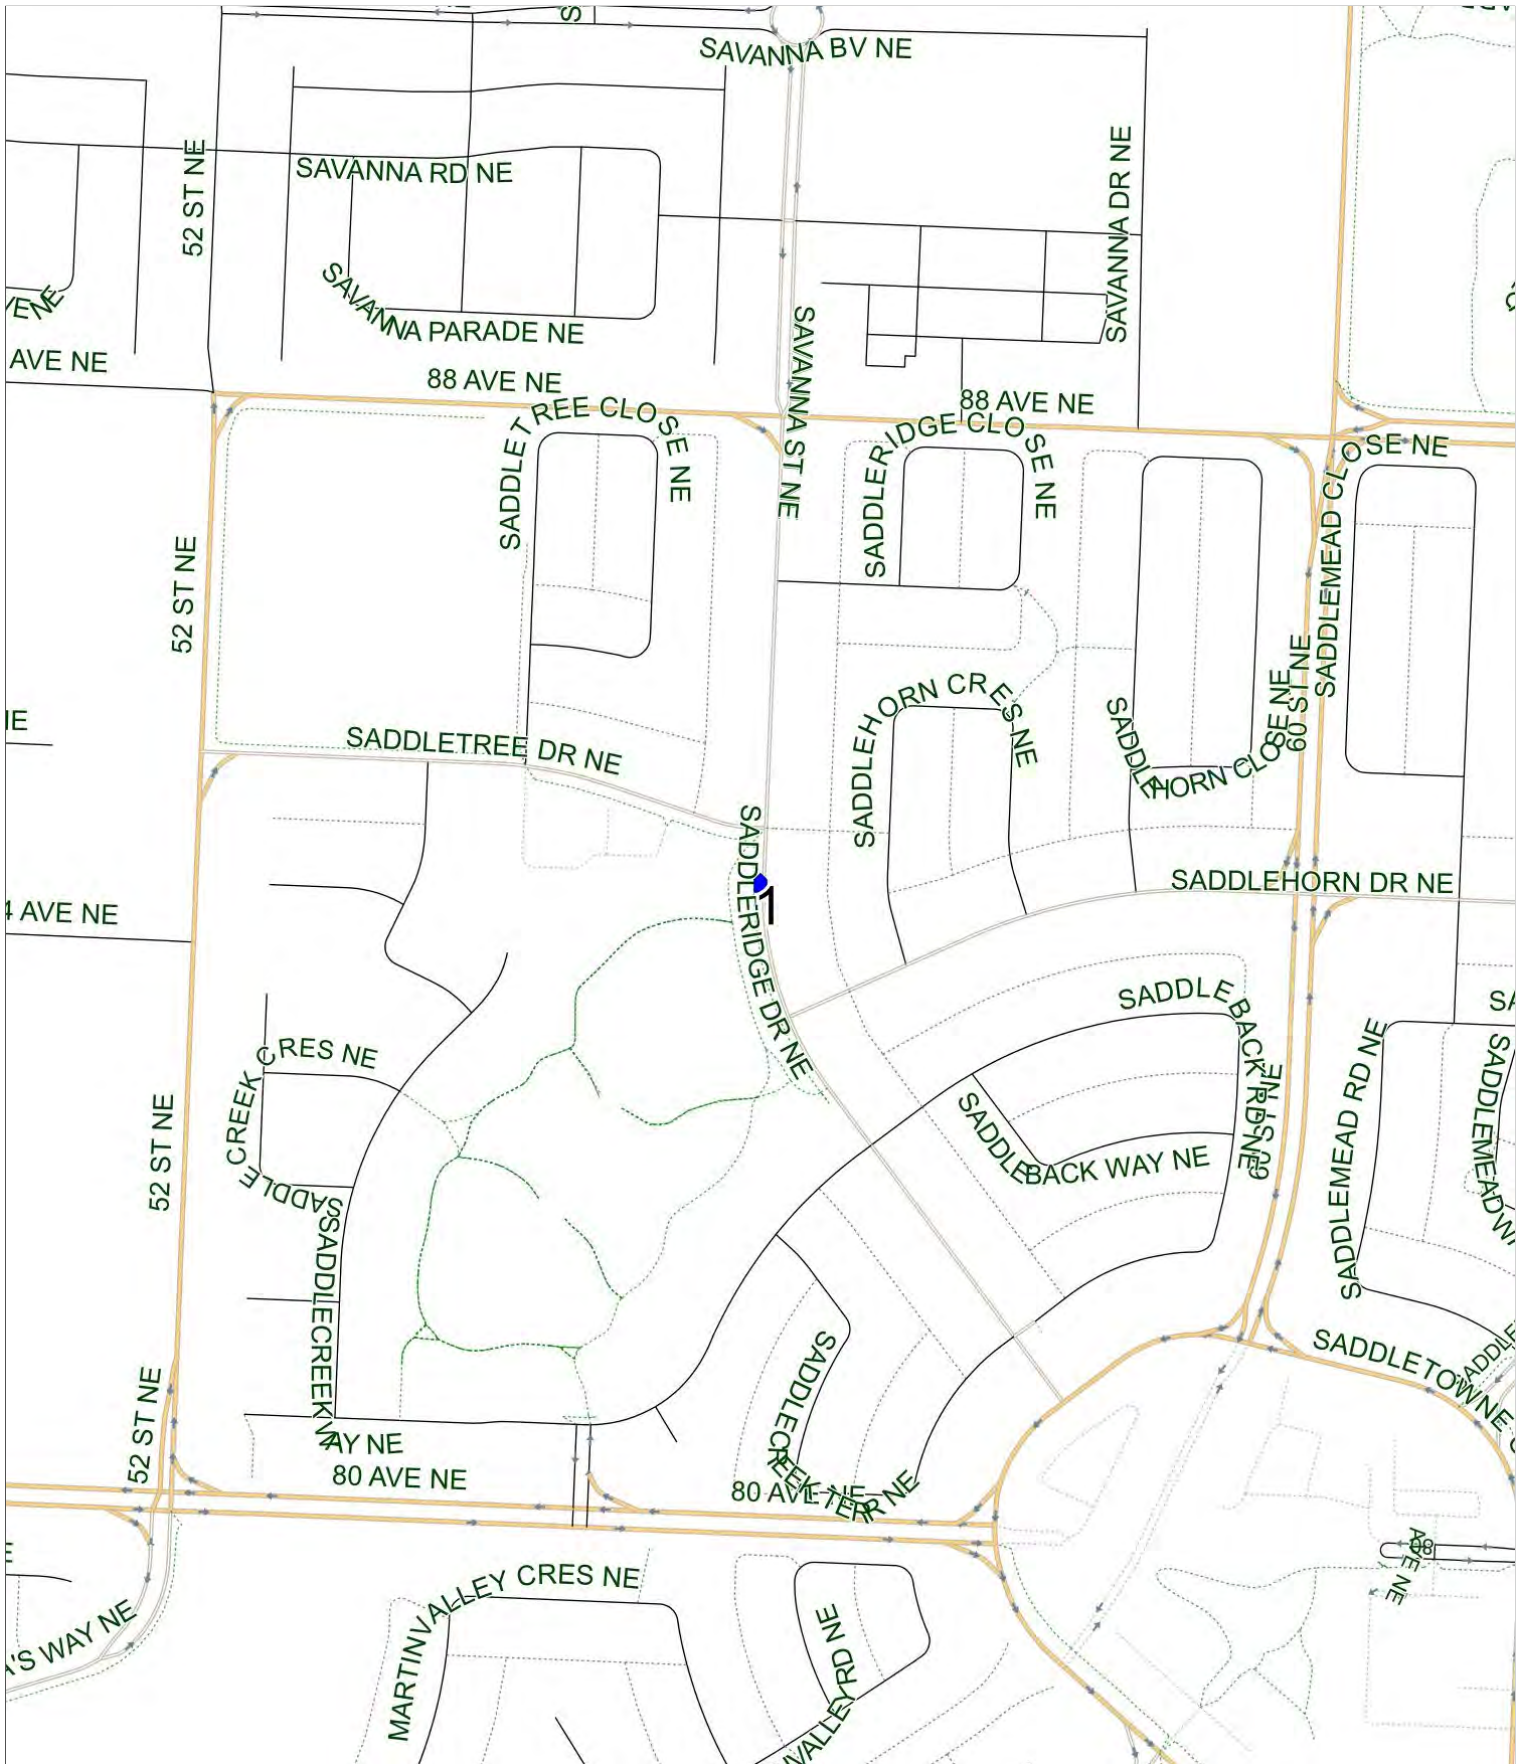

# Saddle Ridge A AM

Operator: Southland - Ogden Yard (403) 253-9323  
Description: Saddleridge

Eff: 2019-09-03

#	Time	Description
1	7:45 AM	Southbound Saddleridge Drive after Saddletree Drive NE at the CT Stop
2	7:50 AM	Saddle Ridge School, Eastbound Saddlecrest Boulevard NE

### Saddle Ridge A PM (MTWR)

Operator: Southland - Ogden Yard (403) 253-9323  
Description: Saddleridge

Eff: 2019-09-03

#	Time	Description
1	2:40 PM	Saddle Ridge School, Eastbound Saddlecrest Boulevard NE
2	2:46 PM	Southbound Saddleridge Drive after Saddletree Drive NE at the CT Stop

### Saddle Ridge A PM (F)

Operator: Southland - Ogden Yard (403) 253-9323  
Description: Saddleridge

Eff: 2019-09-03

#	Time	Description
1	12:10 PM	Saddle Ridge School, Eastbound Saddlecrest Boulevard NE
2	12:16 PM	Southbound Saddleridge Drive after Saddletree Drive NE at the CT Stop