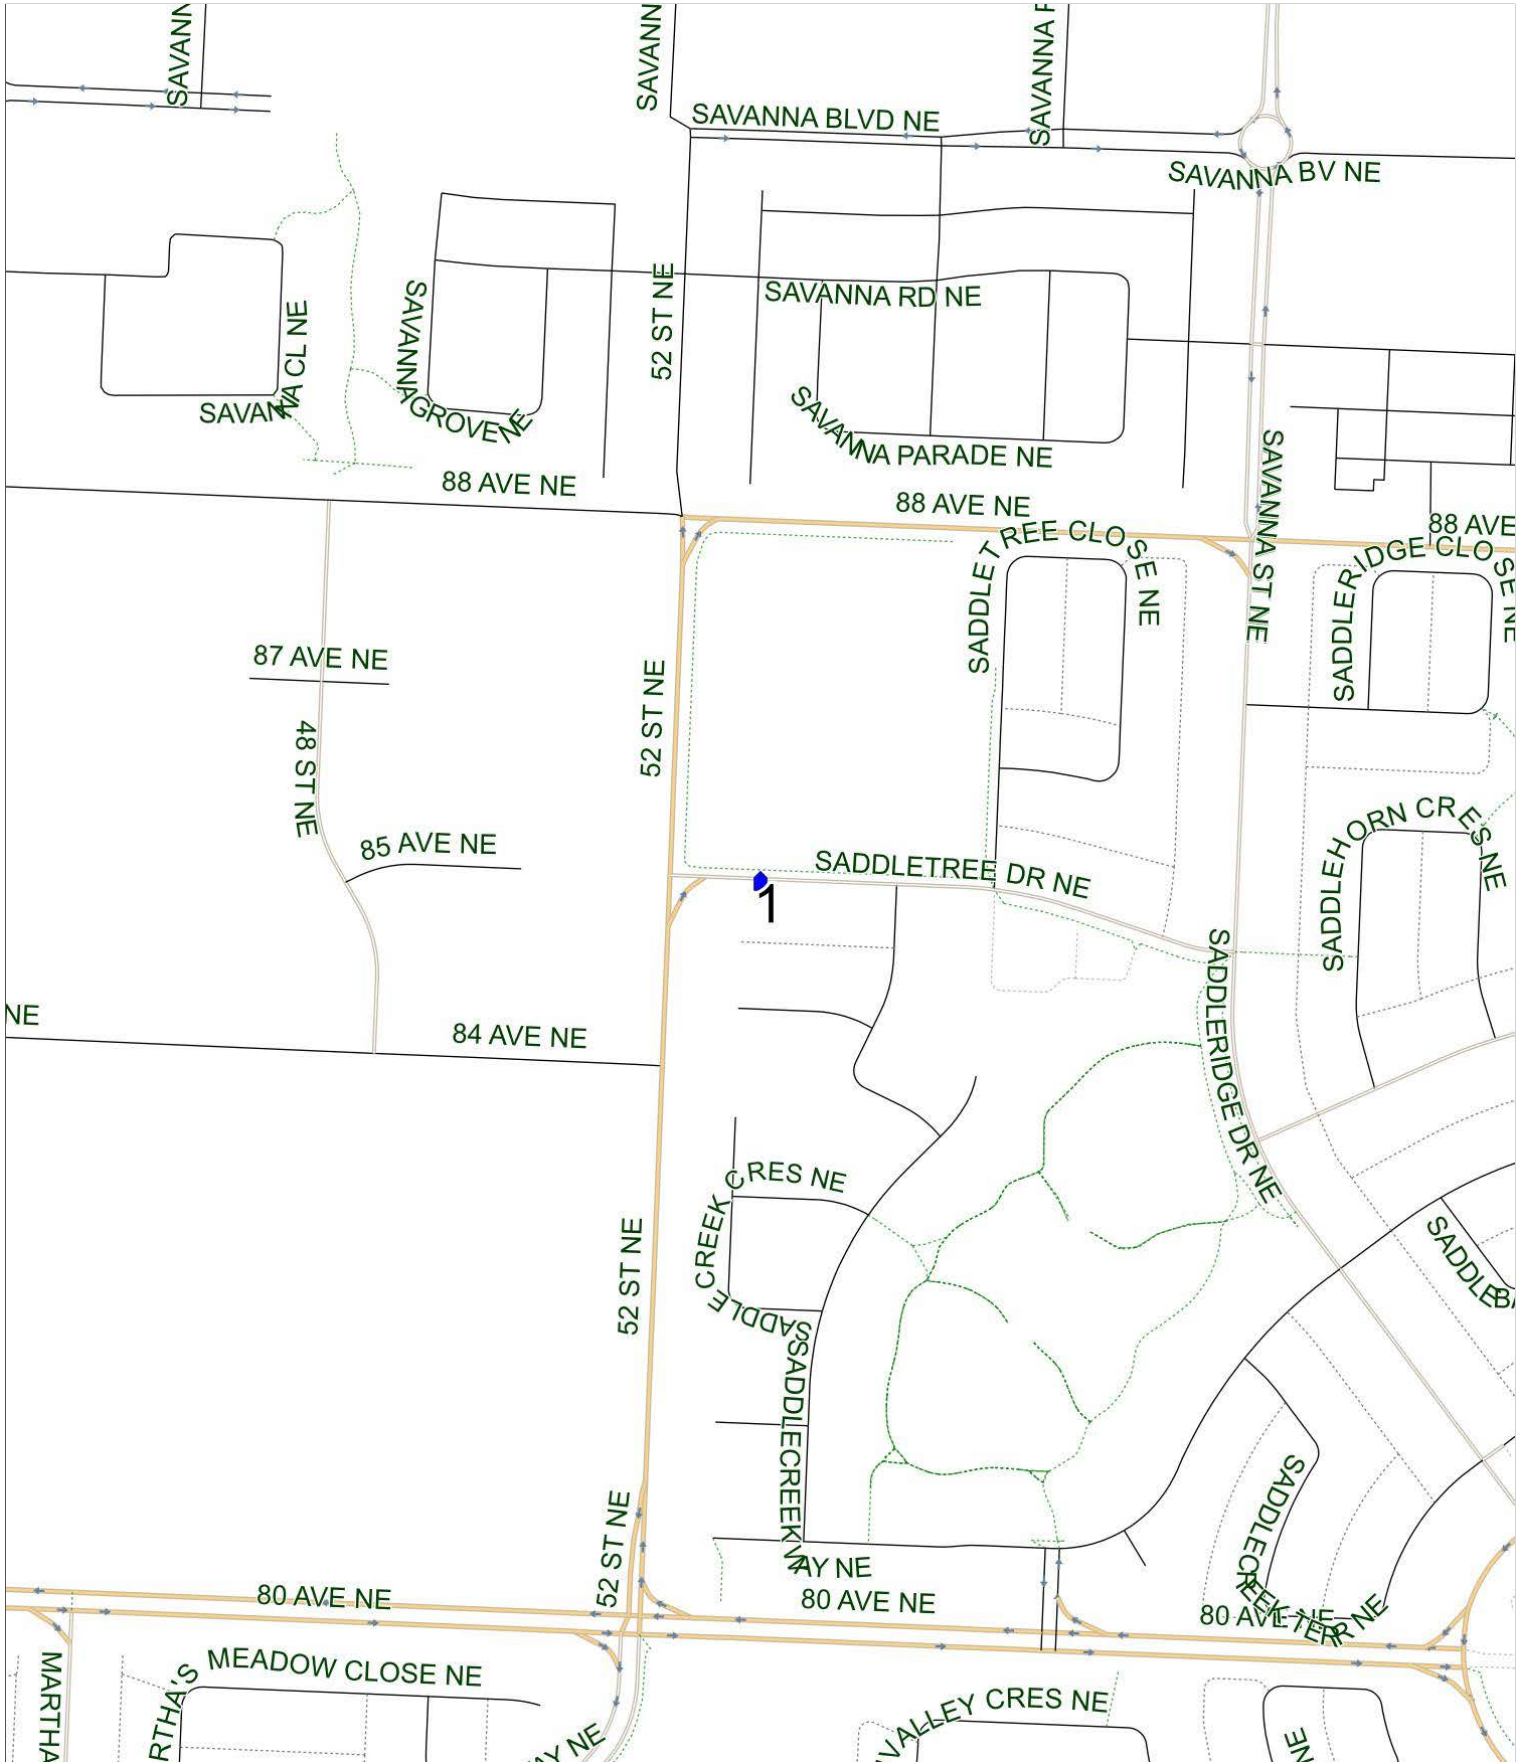

Saddle Ridge/Hugh A. Bennett B

Operator: Southland - Ogden Yard (403) 253-9323
Description: Saddleridge

Eff: 2019-09-03

#	Time	Description
1	7:40 AM	Eastbound Saddletree Drive after 52 Street NE at the CT Stop
2	7:45 AM	Saddle Ridge School, Eastbound Saddlecrest Boulevard NE
3	7:50 AM	Hugh A. Bennett School, Northbound Saddlebrook Drive NE

Saddle Ridge/Hugh A. Bennett B PM (MTWR)

Operator: Southland - Ogden Yard (403) 253-9323
Description: Saddleridge

Eff: 2019-09-03

#	Time	Description
1	2:40 PM	Saddle Ridge School, Eastbound Saddletree Boulevard NE
2	2:50 PM	Hugh A. Bennett School, Northbound Saddlebrook Drive NE
3	2:58 PM	Eastbound Saddletree Drive after 52 Street NE at the CT Stop

Saddle Ridge/Hugh A. Bennett B PM (F)

Operator: Southland - Ogden Yard (403) 253-9323
Description: Saddleridge

Eff: 2019-09-03

#	Time	Description
1	12:00 PM	Hugh A. Bennett School, Northbound Saddlebrook Drive NE
2	12:10 PM	Saddle Ridge School, Eastbound Saddlecrest Blvd NE
3	12:16 PM	Eastbound Saddletree Drive after 52 Street NE at the CT Stop