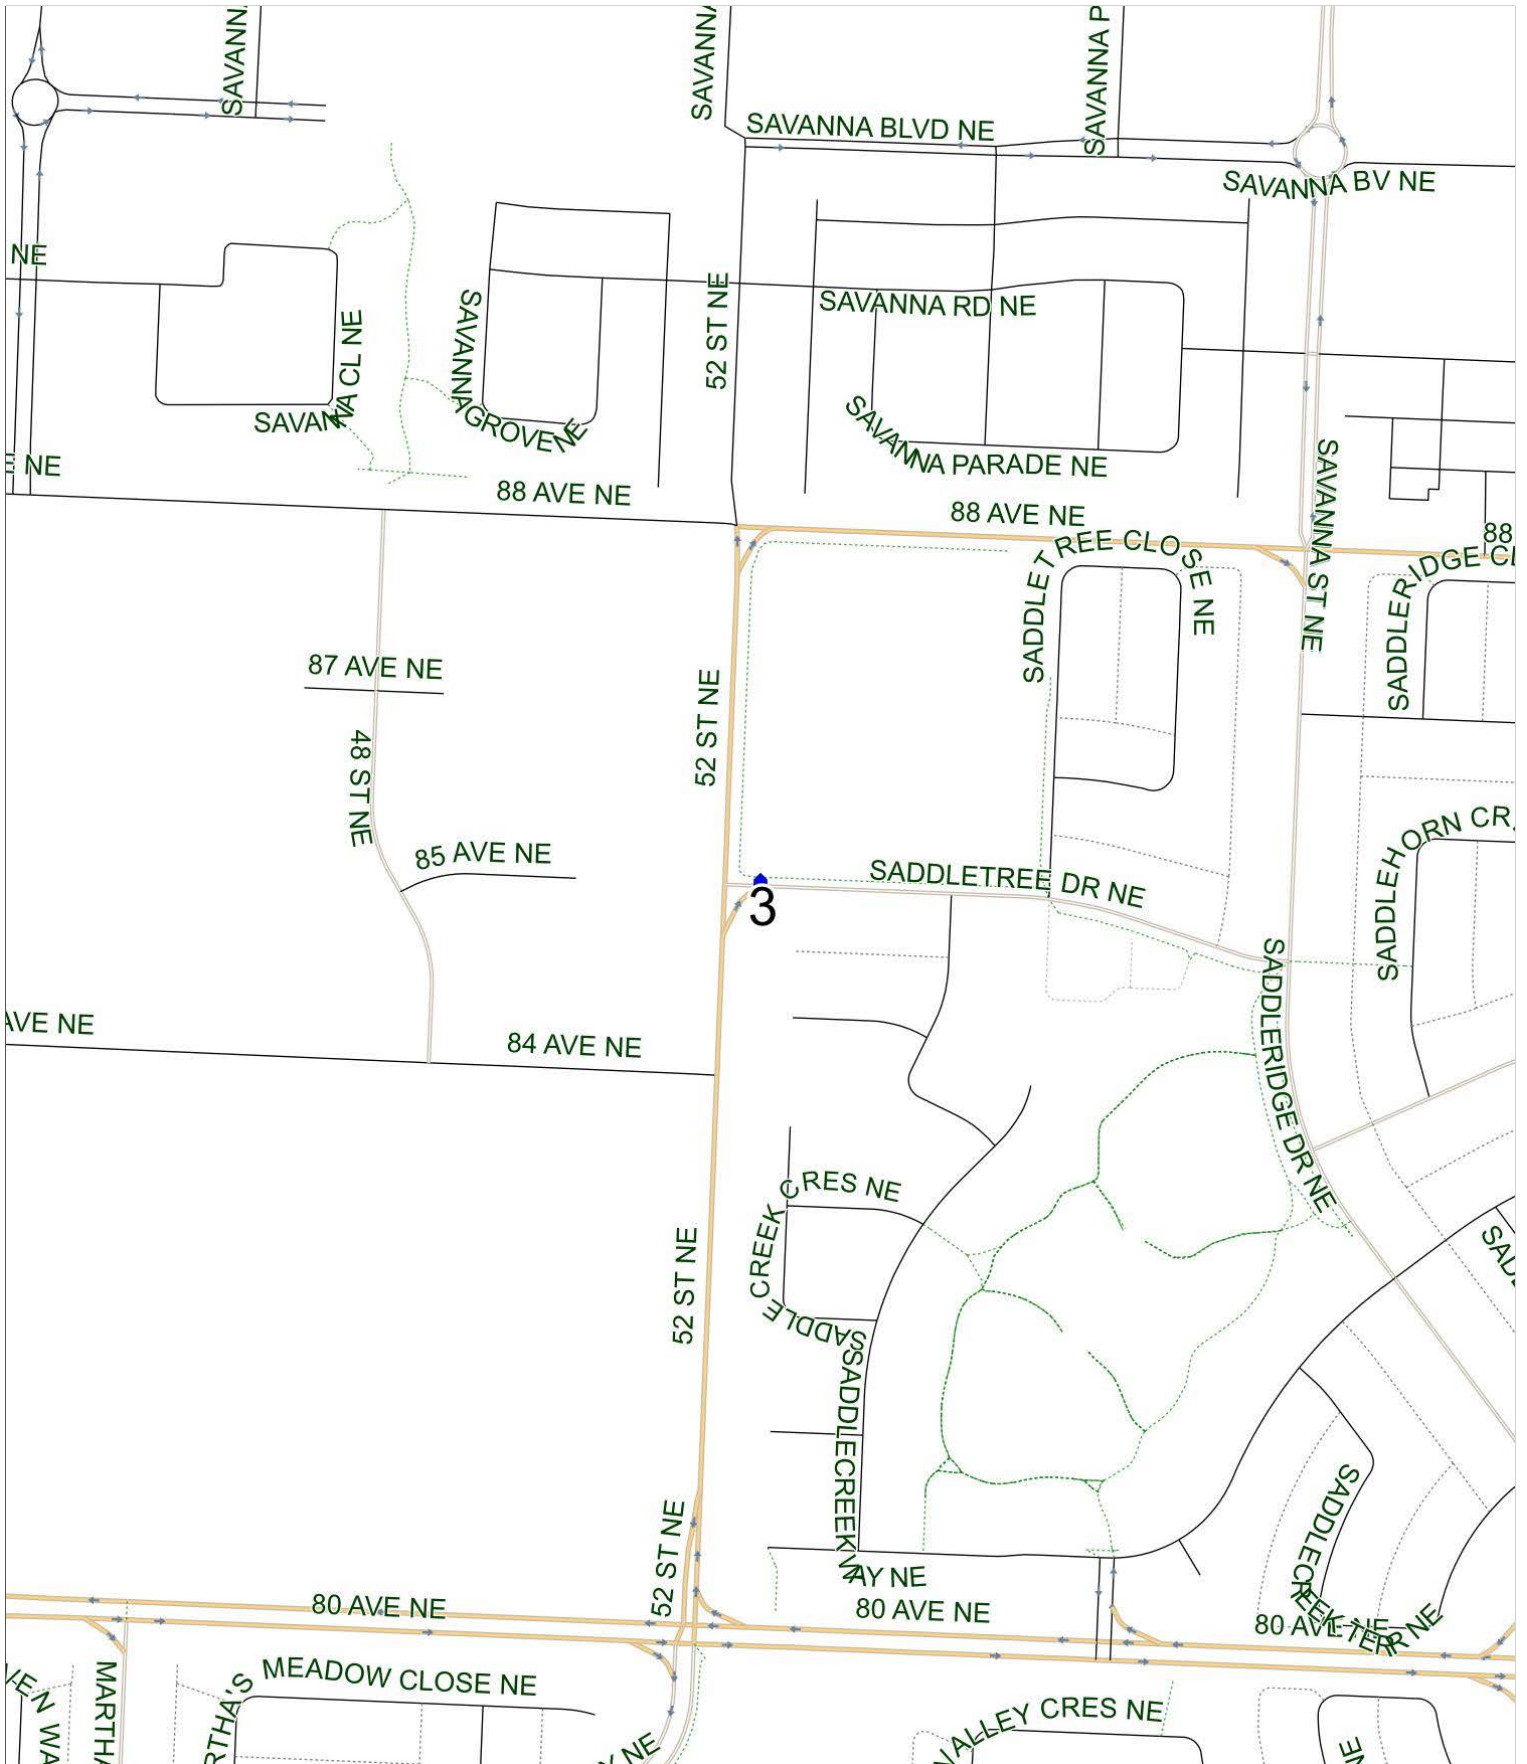

Saddle Ridge/Hugh A. Bennett B

Operator: Southland - Ogden Yard (403) 253-9323
Description: Saddleridge

Eff: 2019-09-03

#	Time	Description
1	7:40 AM	Eastbound Saddletree Drive after 52 Street NE at the CT Stop
2	7:45 AM	Saddle Ridge School, Eastbound Saddlecrest Boulevard NE
3	7:50 AM	Hugh A. Bennett School, Northbound Saddlebrook Drive NE

Saddle Ridge/Hugh A. Bennett B PM (MTWR)

Operator: Southland - Ogden Yard (403) 253-9323
Description: Saddleridge

Eff: 2019-09-03

#	Time	Description
1	2:40 PM	Saddle Ridge School, Eastbound Saddletree Boulevard NE
2	2:50 PM	Hugh A. Bennett School, Northbound Saddlebrook Drive NE
3	2:58 PM	Eastbound Saddletree Drive after 52 Street NE at the CT Stop

Saddle Ridge/Hugh A. Bennett B PM (F)

Operator: Southland - Ogden Yard (403) 253-9323
Description: Saddleridge

Eff: 2019-09-03

#	Time	Description
1	12:00 PM	Hugh A. Bennett School, Northbound Saddlebrook Drive NE
2	12:10 PM	Saddle Ridge School, Eastbound Saddlecrest Blvd NE
3	12:16 PM	Eastbound Saddletree Drive after 52 Street NE at the CT Stop