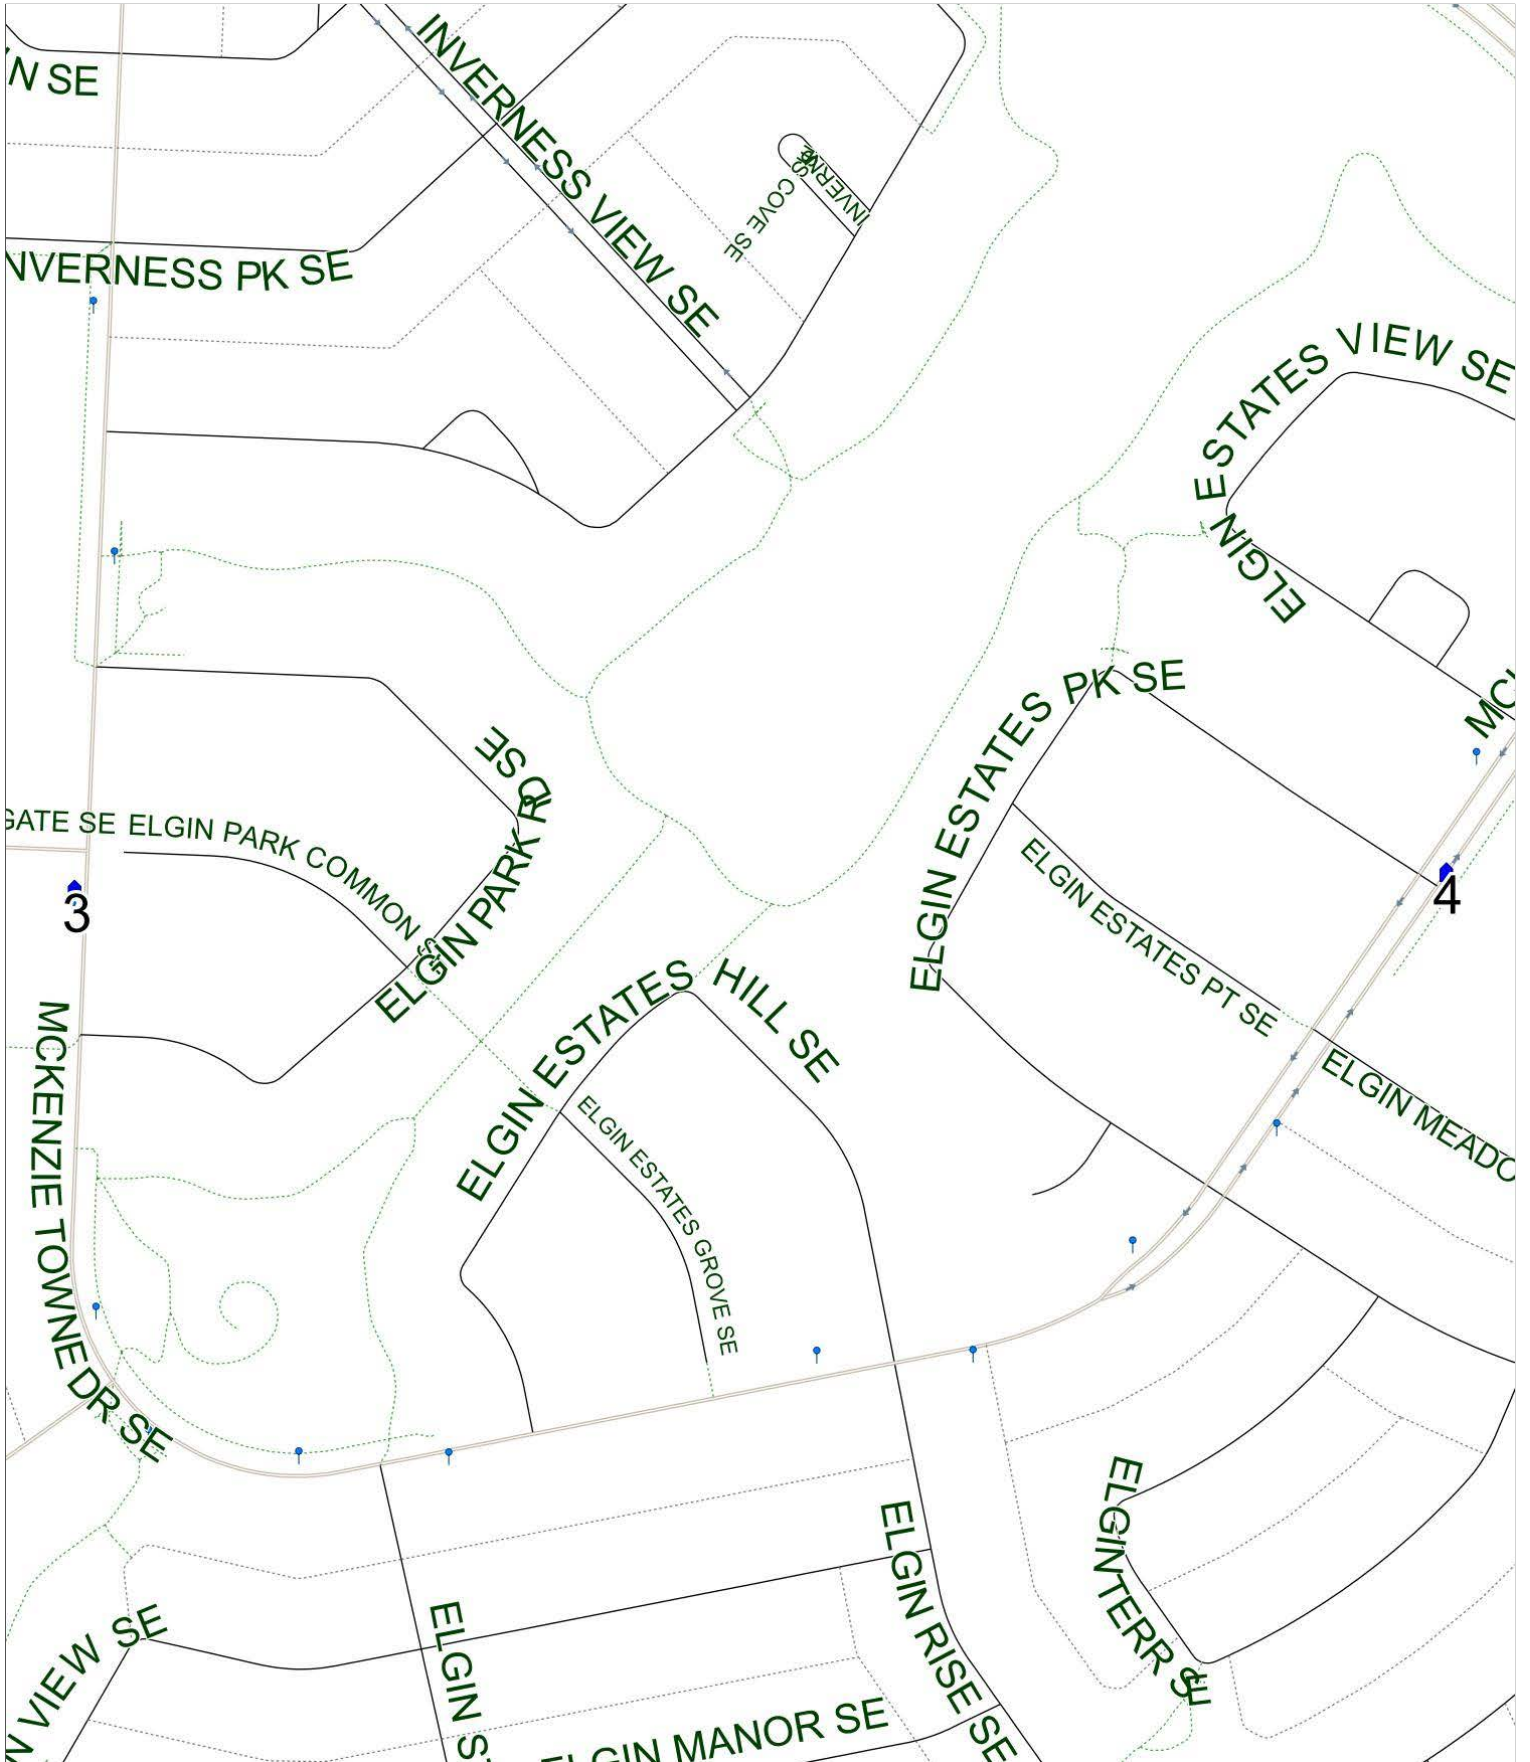

### Sam Livingston/ Lake Bonavista B AM

Operator: Southland - Spruce Yard (403) 873-7268  
Description: Inverness

Eff: 2019-09-03

#	Time	Description
1	7:20 AM	Southbound McKenzie Towne Drive after Elgin Gate SE at CT Stop
2	7:25 AM	Eastbound McKenzie Towne Drive across from Elgin Estates Park (east arm) SE at green space
3	7:50 AM	Sam Livingston School, Eastbound Lake Bonavista Drive SE
4	8:05 AM	Lake Bonavista School, Eastbound 120 Avenue SE

### Sam Livingston/ Lake Bonavista B PM (MTWR)

Operator: Southland - Spruce Yard (403) 873-7268  
Description: Inverness

Eff: 2019-09-03

#	Time	Description
1	2:40 PM	Sam Livingston School, Eastbound Lake Bonavista Drive SE
2	2:53 PM	Lake Bonavista School, Eastbound 120 Avenue SE
3	3:10 PM	Southbound McKenzie Towne Drive after Elgin Gate SE at CT Stop
4	3:15 PM	Eastbound McKenzie Towne Drive across from Elgin Estates Park (east arm) SE in green space

### Sam Livingston/ Lake Bonavista B PM (F)

Operator: Southland - Spruce Yard (403) 873-7268  
Description: Inverness

Eff: 2019-09-03

#	Time	Description
1	12:10 PM	Sam Livingston School, Eastbound Lake Bonavista Drive SE
2	12:25 PM	Lake Bonavista School, Eastbound 120 Avenue SE
3	12:40 PM	Southbound McKenzie Towne Drive after Elgin Gate SE at CT Stop
4	12:45 PM	Eastbound McKenzie Towne Drive across from Elgin Estates Park (east arm) SE in green space