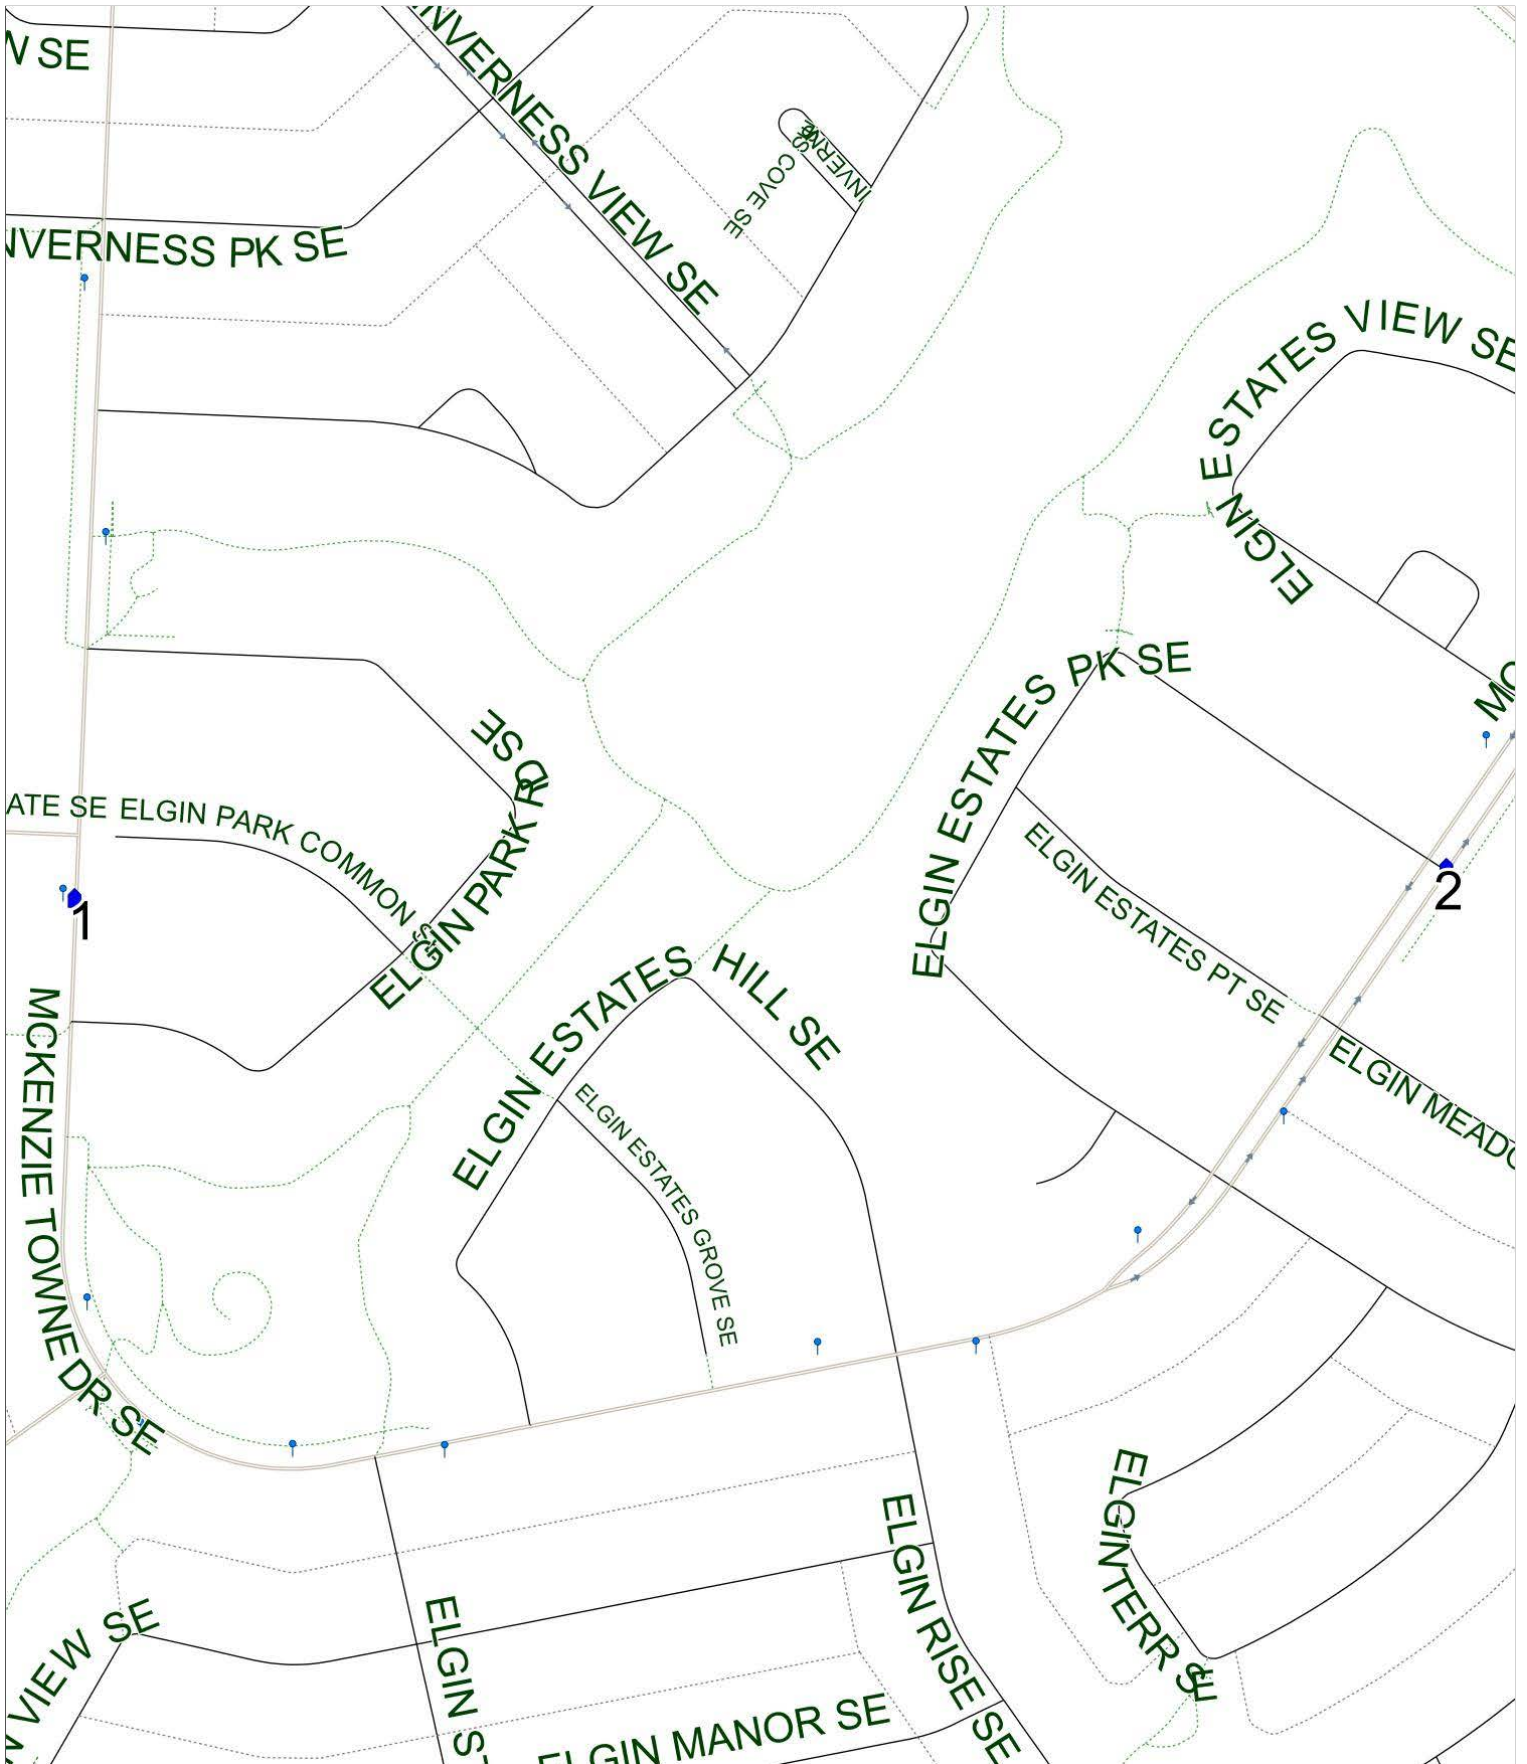

### Sam Livingston/ Lake Bonavista B AM

Operator: Southland - Spruce Yard (403) 873-7268  
Description: Inverness

Eff: 2019-09-03

#	Time	Description
1	7:20 AM	Southbound McKenzie Towne Drive after Elgin Gate SE at CT Stop
2	7:25 AM	Eastbound McKenzie Towne Drive across from Elgin Estates Park (east arm) SE at green space
3	7:50 AM	Sam Livingston School, Eastbound Lake Bonavista Drive SE
4	8:05 AM	Lake Bonavista School, Eastbound 120 Avenue SE

### Sam Livingston/ Lake Bonavista B PM (MTWR)

Operator: Southland - Spruce Yard (403) 873-7268  
Description: Inverness

Eff: 2019-09-03

#	Time	Description
1	2:40 PM	Sam Livingston School, Eastbound Lake Bonavista Drive SE
2	2:53 PM	Lake Bonavista School, Eastbound 120 Avenue SE
3	3:10 PM	Southbound McKenzie Towne Drive after Elgin Gate SE at CT Stop
4	3:15 PM	Eastbound McKenzie Towne Drive across from Elgin Estates Park (east arm) SE in green space

### Sam Livingston/ Lake Bonavista B PM (F)

Operator: Southland - Spruce Yard (403) 873-7268  
Description: Inverness

Eff: 2019-09-03

#	Time	Description
1	12:10 PM	Sam Livingston School, Eastbound Lake Bonavista Drive SE
2	12:25 PM	Lake Bonavista School, Eastbound 120 Avenue SE
3	12:40 PM	Southbound McKenzie Towne Drive after Elgin Gate SE at CT Stop
4	12:45 PM	Eastbound McKenzie Towne Drive across from Elgin Estates Park (east arm) SE in green space