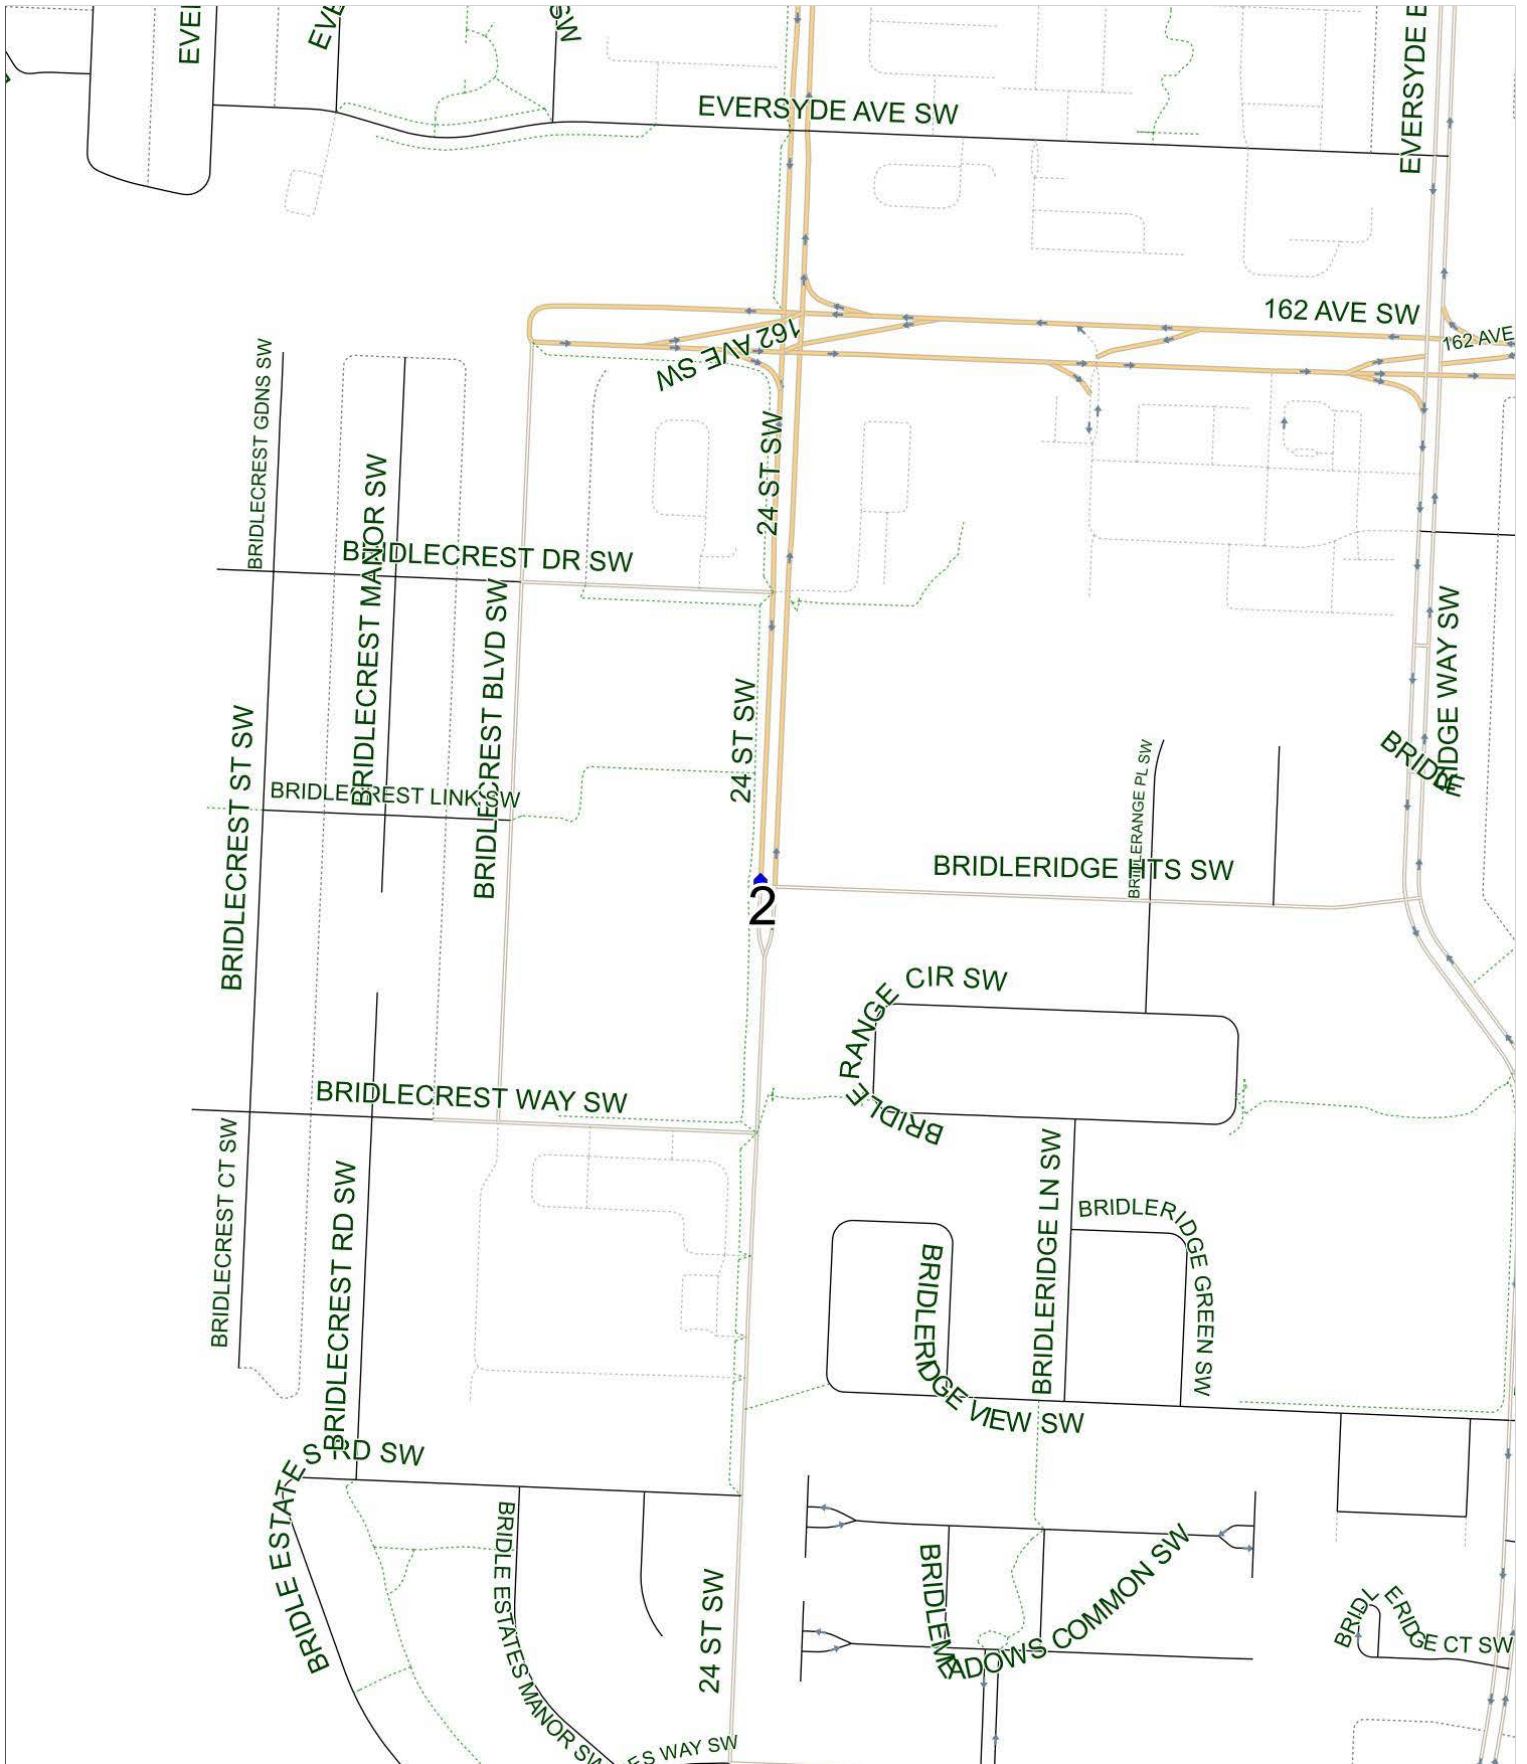

Samuel W. Shaw C AM

Operator: Southland - Spruce Yard (403) 873-7268
Description: Bridlewood

Eff: 2019-09-03

#	Time	Description
1	8:51 AM	Southbound 24 Street after Bridleridge Heights SW at green space
2	9:00 AM	Samuel W. Shaw School, Northbound Shawinigan Drive SW

Samuel W. Shaw C PM (MTWR)

Operator: Southland - Spruce Yard (403) 873-7268
Description: Bridlewood

Eff: 2019-09-03

#	Time	Description
1	3:50 PM	Samuel W. Shaw School, Northbound Shawinigan Drive SW
2	3:55 PM	Southbound 24 Street after Bridleridge Heights SW at green space

Samuel W. Shaw C PM (F)

Operator: Southland - Spruce Yard (403) 873-7268
Description: Bridlewood

Eff: 2019-09-03

#	Time	Description
1	1:30 PM	Samuel W. Shaw School, Northbound Shawinigan Drive SW
2	1:35 PM	Southbound 24 Street after Bridleridge Heights SW at green space