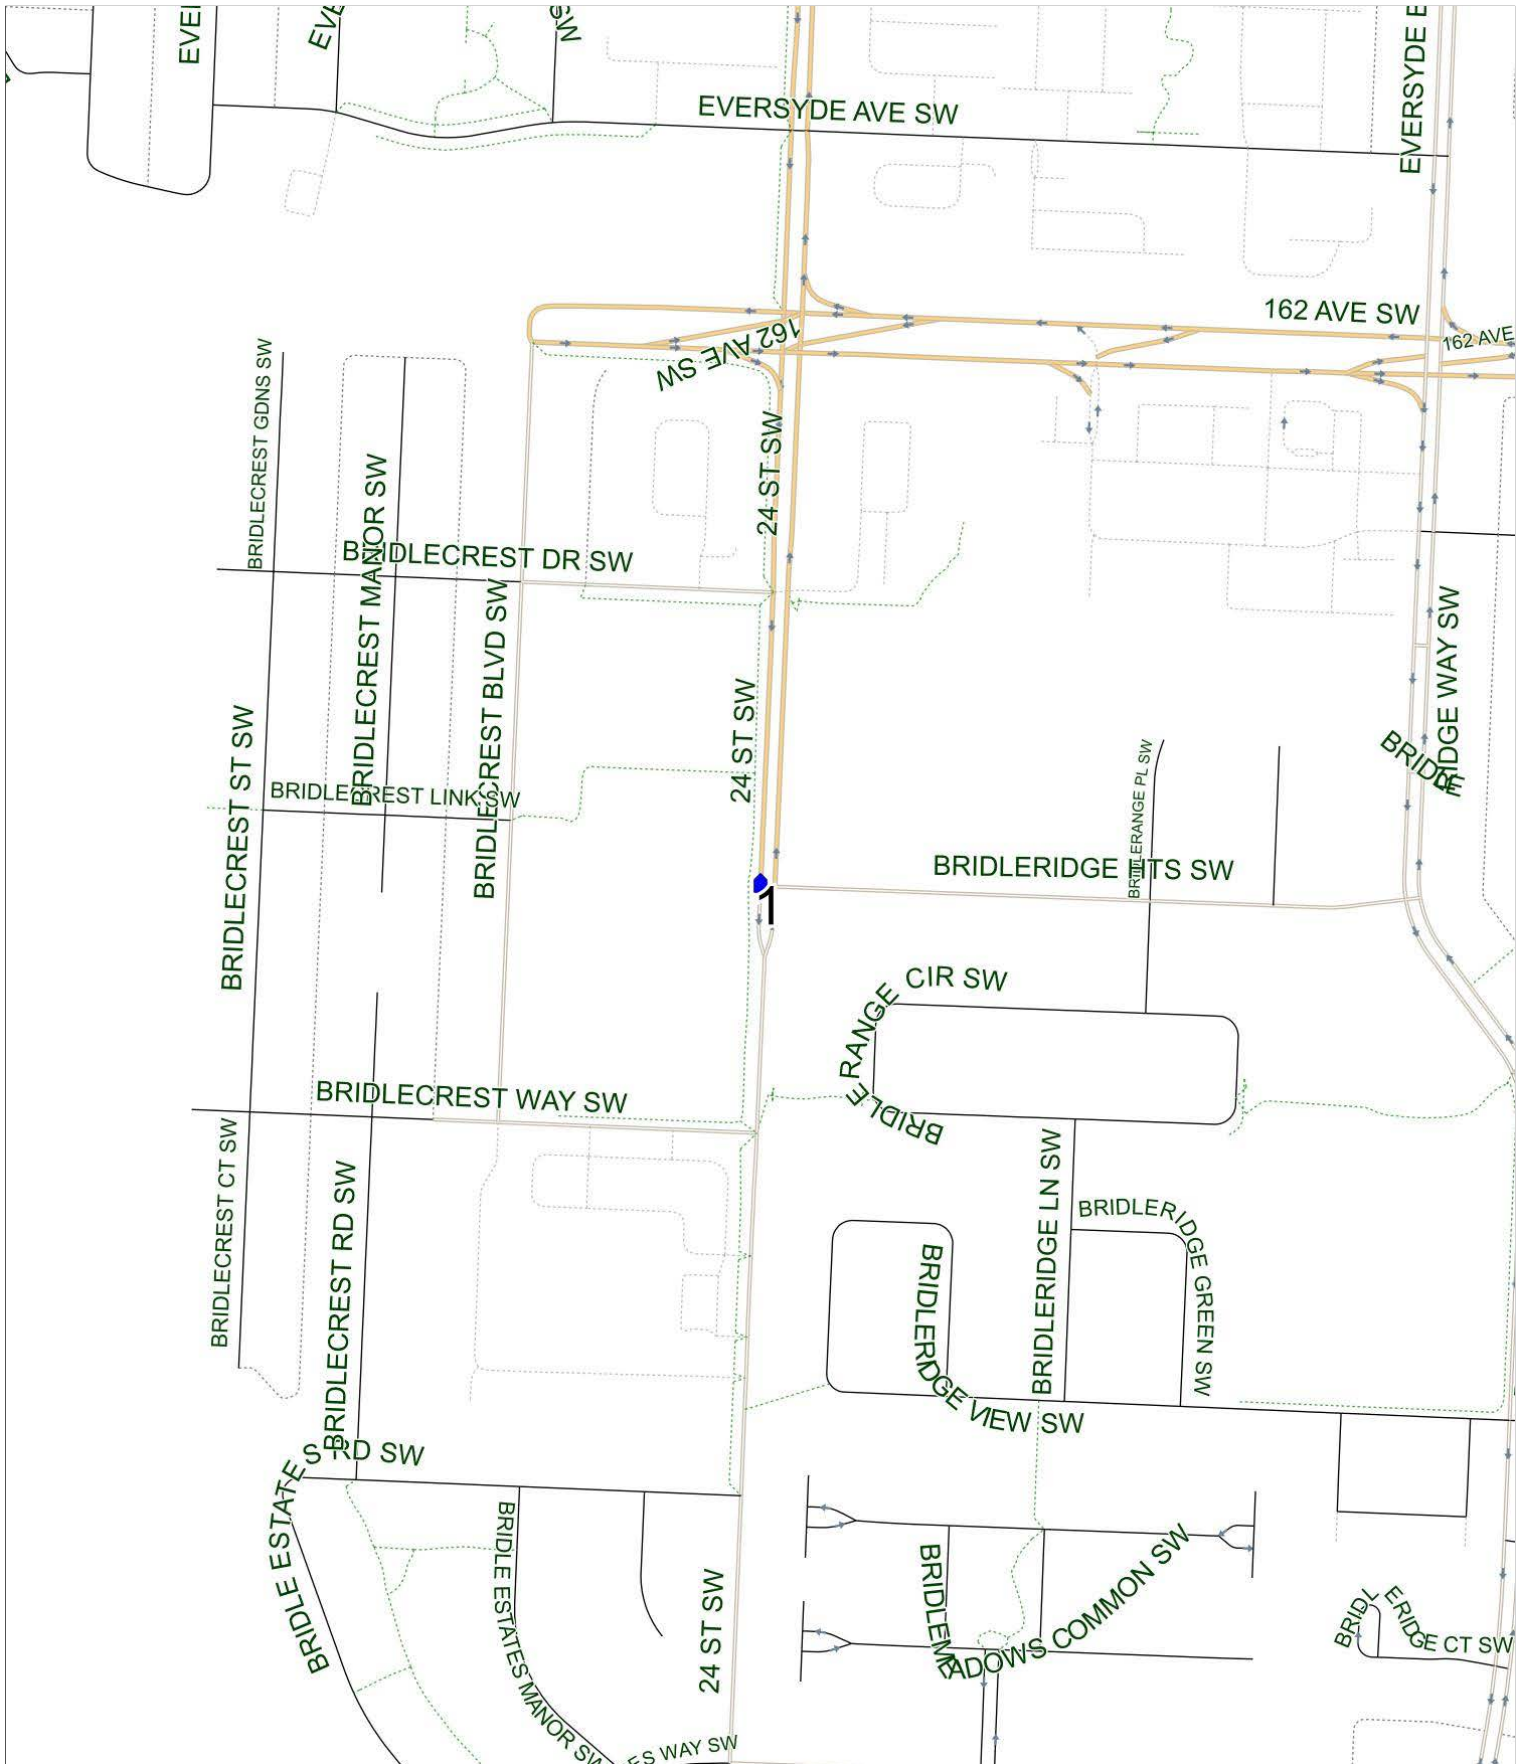

Samuel W. Shaw C AM

Operator: Southland - Spruce Yard (403) 873-7268
Description: Bridlewood

Eff: 2019-09-03

#	Time	Description
1	8:51 AM	Southbound 24 Street after Bridleridge Heights SW at green space
2	9:00 AM	Samuel W. Shaw School, Northbound Shawinigan Drive SW

Samuel W. Shaw C PM (MTWR)

Operator: Southland - Spruce Yard (403) 873-7268
Description: Bridlewood

Eff: 2019-09-03

#	Time	Description
1	3:50 PM	Samuel W. Shaw School, Northbound Shawinigan Drive SW
2	3:55 PM	Southbound 24 Street after Bridleridge Heights SW at green space

Samuel W. Shaw C PM (F)

Operator: Southland - Spruce Yard (403) 873-7268
Description: Bridlewood

Eff: 2019-09-03

#	Time	Description
1	1:30 PM	Samuel W. Shaw School, Northbound Shawinigan Drive SW
2	1:35 PM	Southbound 24 Street after Bridleridge Heights SW at green space