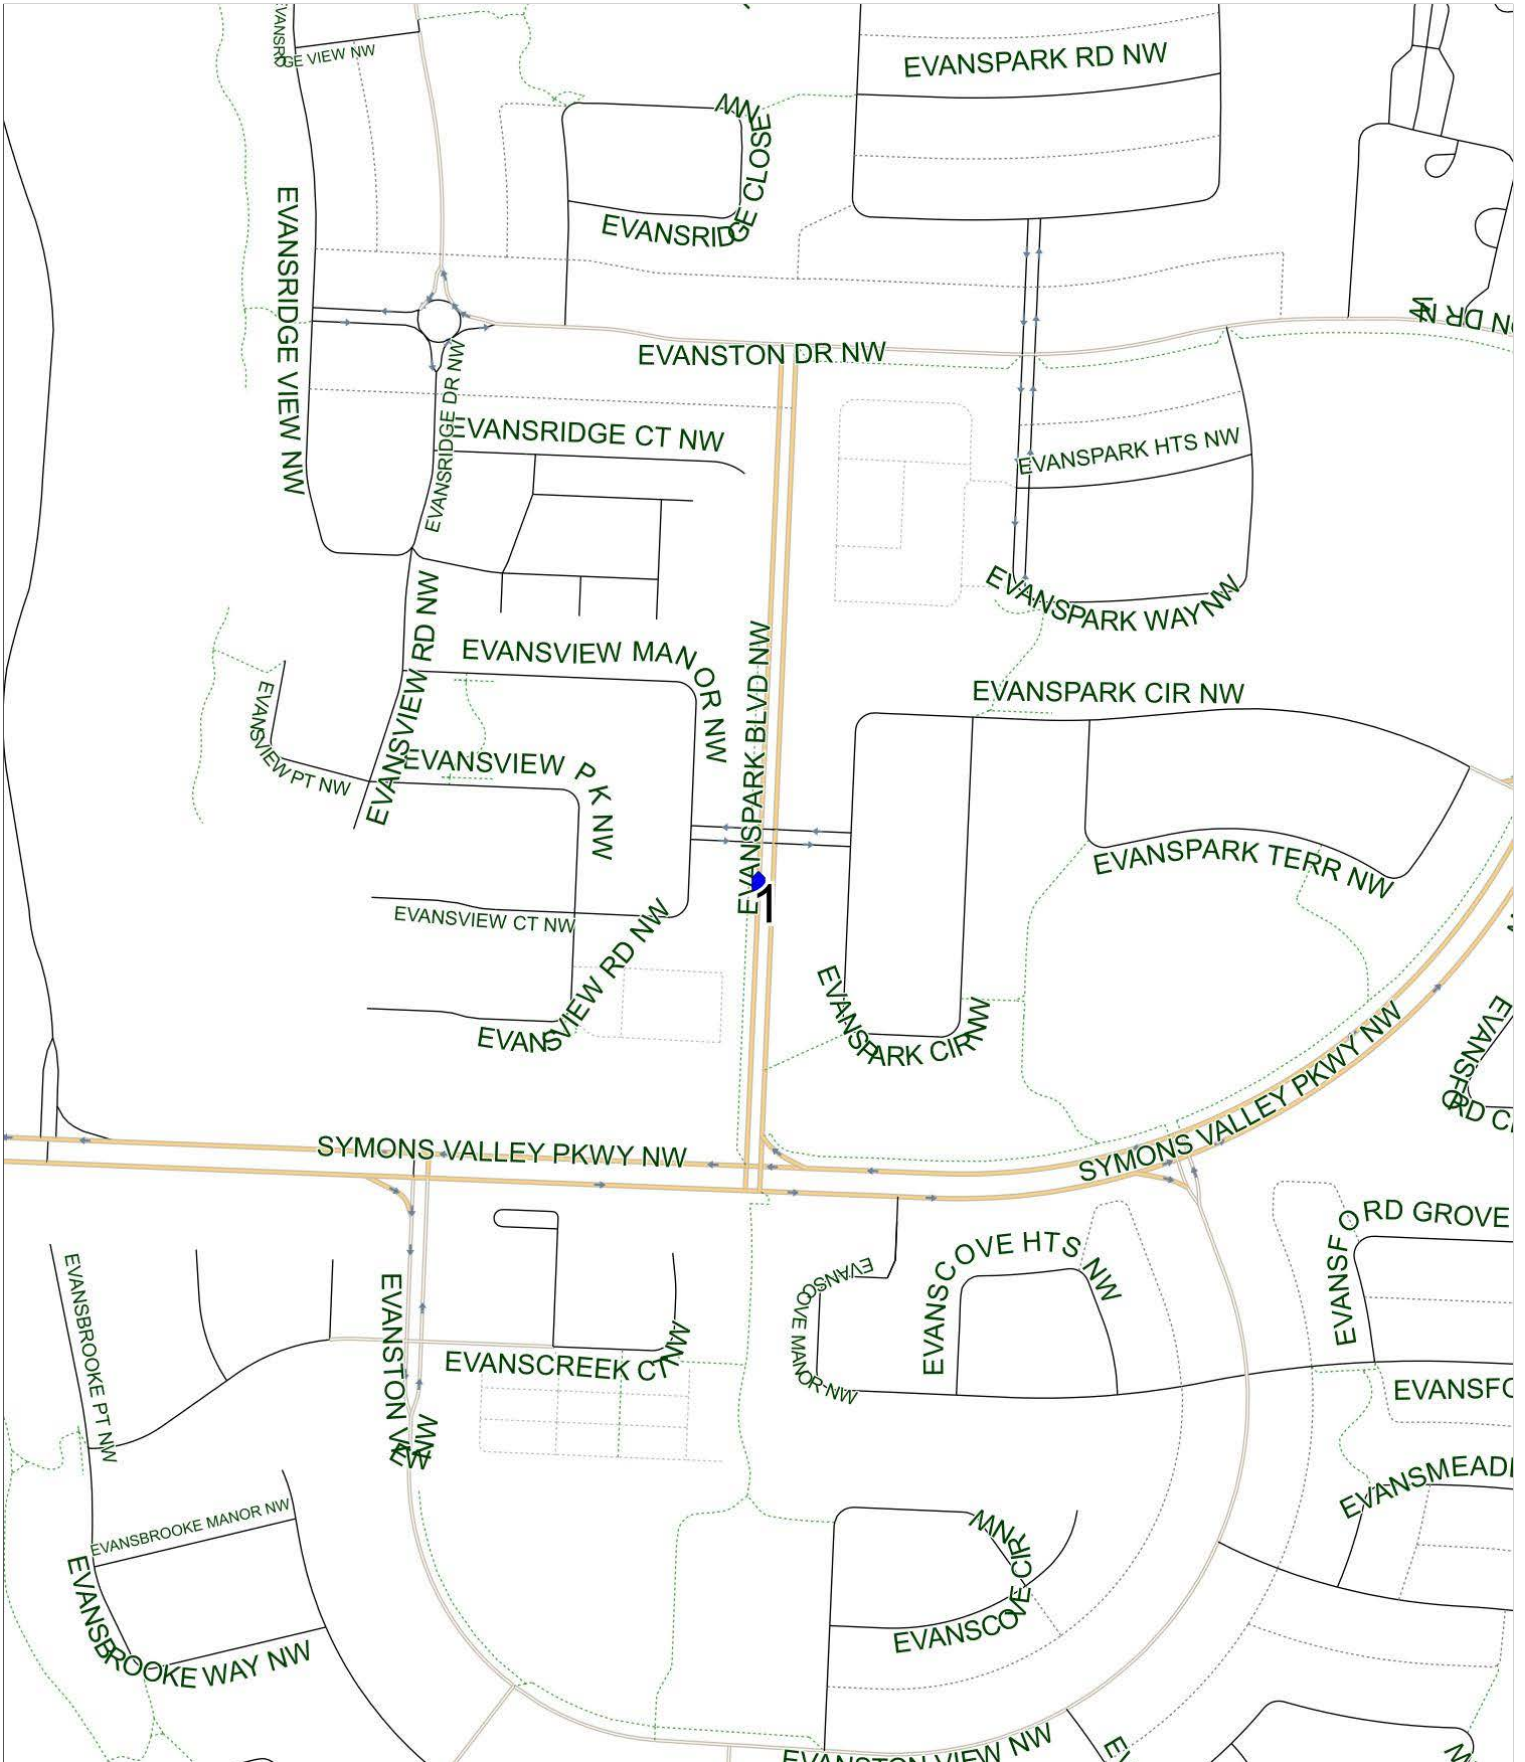

Simon Fraser F AM

Operator: Southland - Ogden Yard (403) 253-9323
Description: Evanston

Eff: 2019-09-03

#	Time	Description
1	7:29 AM	Southbound Evanspark Boulevard after Evansview Gate NW at the CT Stop
2	7:45 AM	Simon Fraser School, Eastbound 52 Avenue NW

Simon Fraser F PM (MTWR)

Operator: Southland - Ogden Yard (403) 253-9323
Description: Evanston

Eff: 2019-09-03

#	Time	Description
1	3:04 PM	Simon Fraser School, Eastbound 52 Avenue NW
2	3:21 PM	Southbound Evanspark Boulevard after Evansview Gate NW at CT Stop

Simon Fraser F PM (F)

Operator: Southland - Ogden Yard (403) 253-9323
Description: Evanston

Eff: 2019-09-03

#	Time	Description
1	12:28 PM	Simon Fraser School, Eastbound 52 Avenue NW
2	12:45 PM	Southbound Evanspark Boulevard after Evansview Gate NW at CT Stop