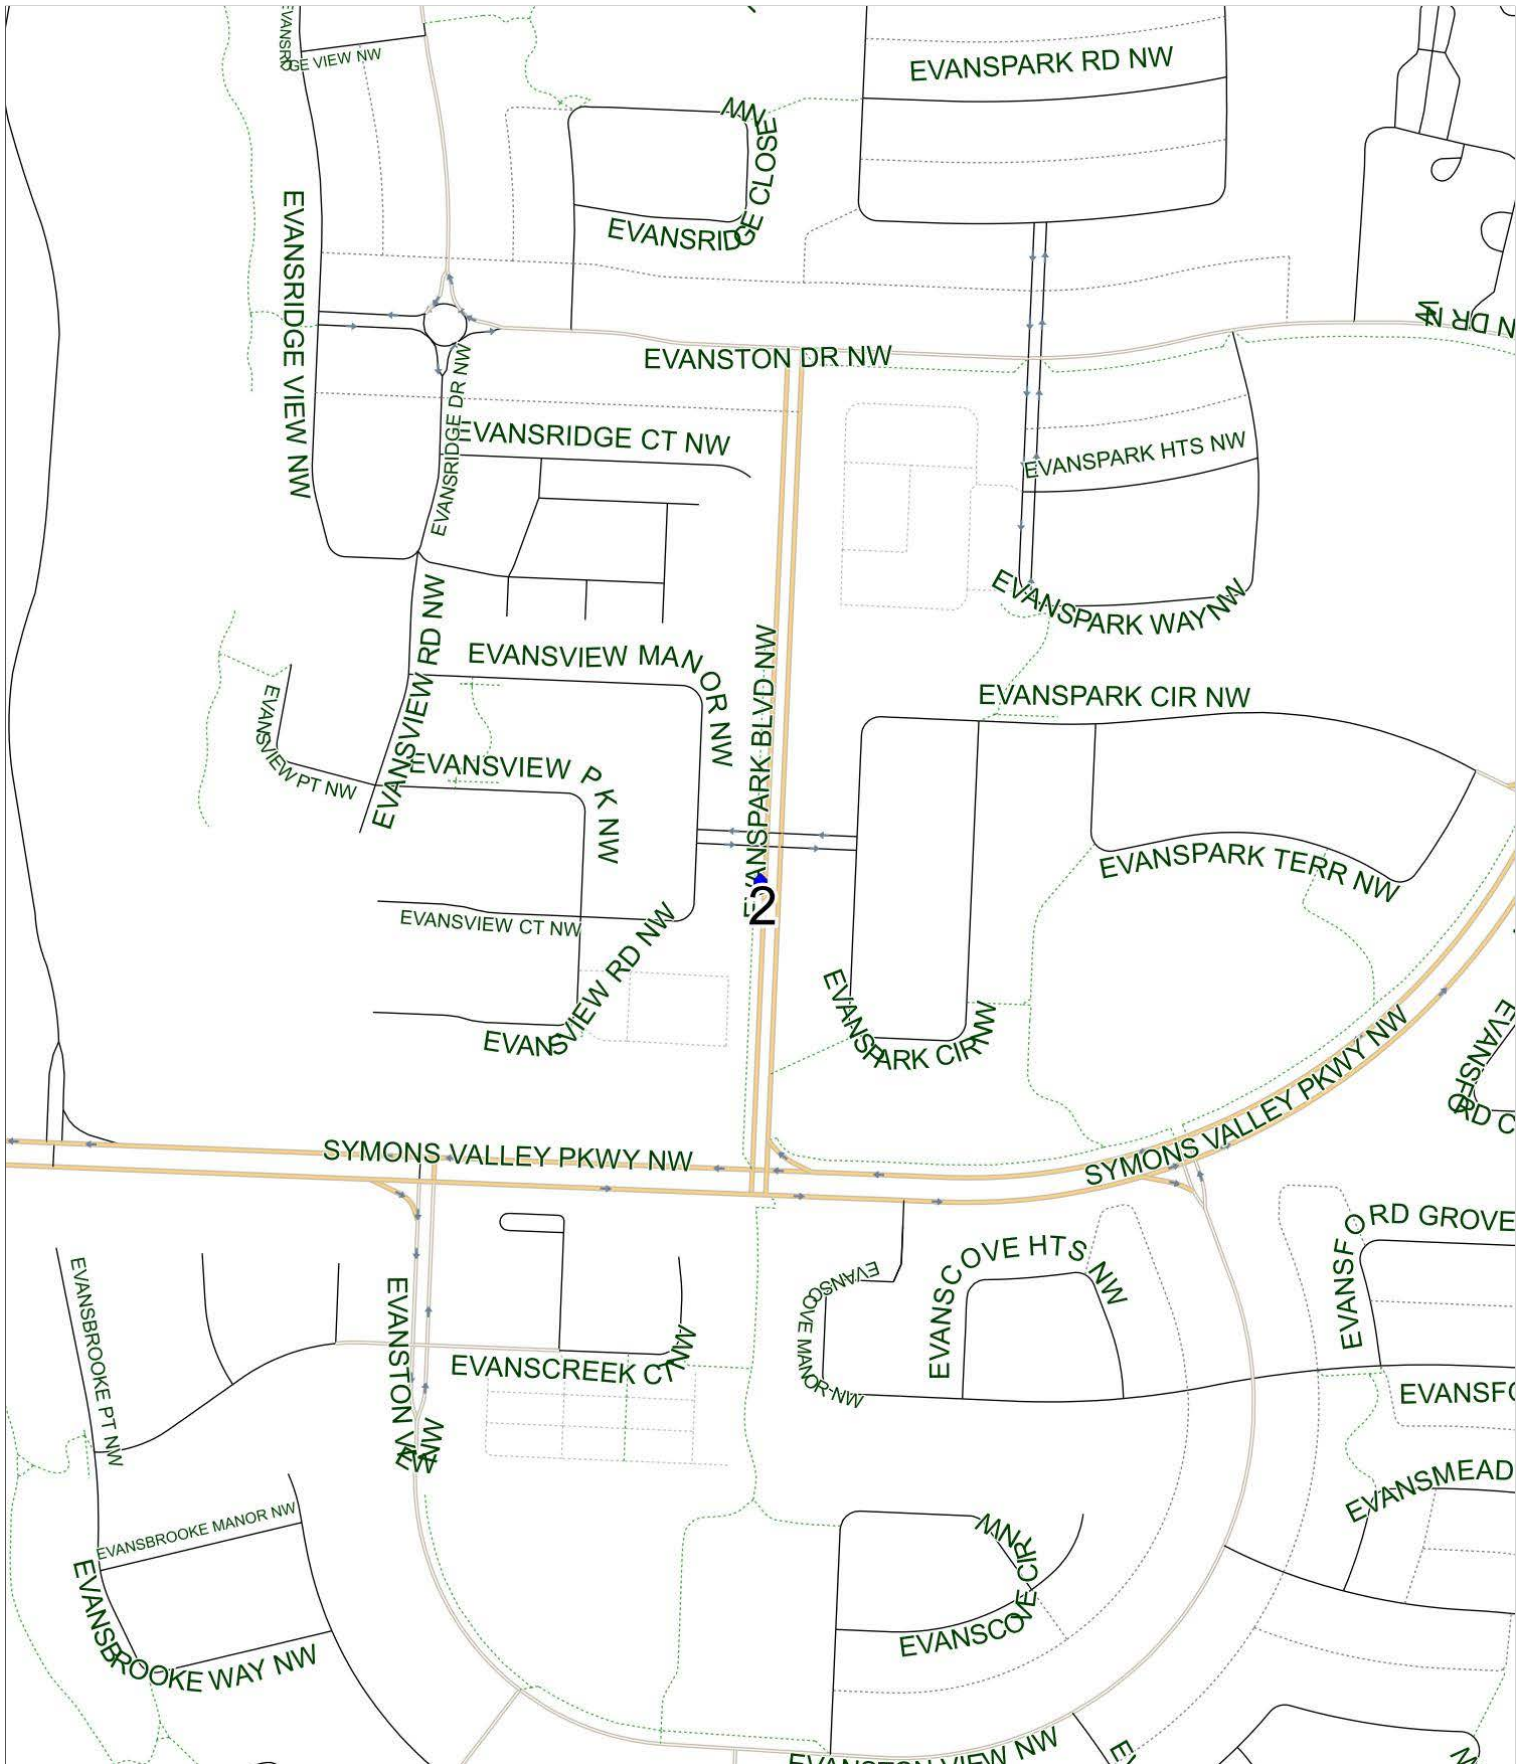

Simon Fraser F AM

Operator: Southland - Ogden Yard (403) 253-9323
Description: Evanston

Eff: 2019-09-03

#	Time	Description
1	7:29 AM	Southbound Evanspark Boulevard after Evansview Gate NW at the CT Stop
2	7:45 AM	Simon Fraser School, Eastbound 52 Avenue NW

Simon Fraser F PM (MTWR)

Operator: Southland - Ogden Yard (403) 253-9323
Description: Evanston

Eff: 2019-09-03

#	Time	Description
1	3:04 PM	Simon Fraser School, Eastbound 52 Avenue NW
2	3:21 PM	Southbound Evanspark Boulevard after Evansview Gate NW at CT Stop

Simon Fraser F PM (F)

Operator: Southland - Ogden Yard (403) 253-9323
Description: Evanston

Eff: 2019-09-03

#	Time	Description
1	12:28 PM	Simon Fraser School, Eastbound 52 Avenue NW
2	12:45 PM	Southbound Evanspark Boulevard after Evansview Gate NW at CT Stop