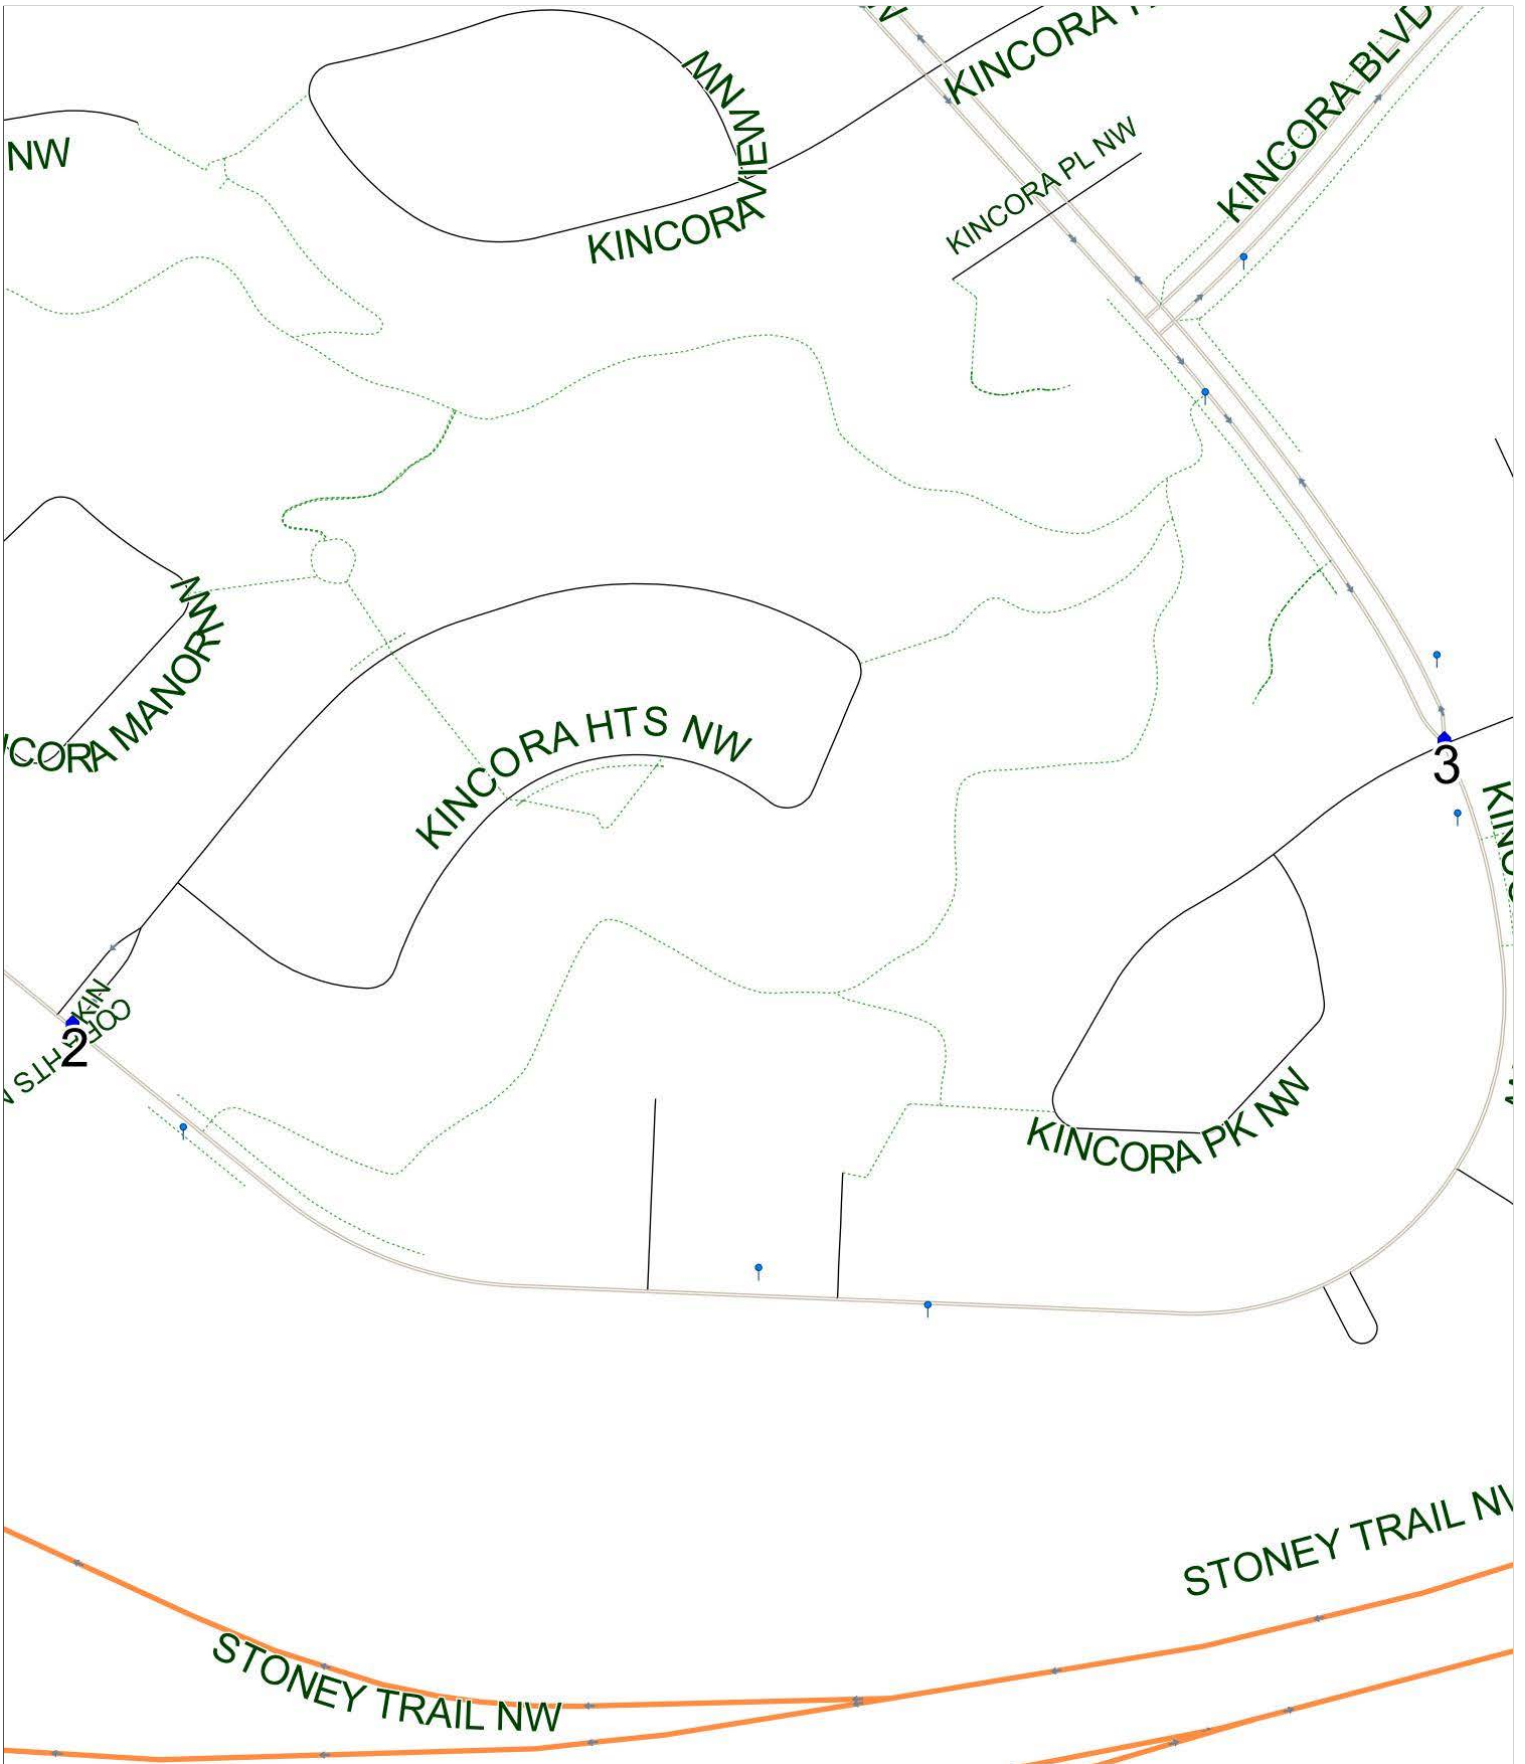

Simons Valley B AM

Operator: Southland - Ogden Yard (403) 253-9323
Description: Kincora

Eff: 2019-09-03

#	Time	Description
1	8:49 AM	Eastbound Kincora Drive after Kincora Heights NW at the CT Stop
2	8:52 AM	Northbound Kincora Drive before Kincora Landing NW at the green space
3	9:00 AM	Simons Valley School, Eastbound Sandarac Drive NW

Simons Valley B PM (MTWR)

Operator: Southland - Ogden Yard (403) 253-9323
Description: Kincora

Eff: 2019-09-03

#	Time	Description
1	3:55 PM	Simons Valley School, Eastbound Sandarac Drive NW
2	4:10 PM	Eastbound Kincora Drive after Kincora Heights NW at the CT Stop
3	4:12 PM	Northbound Kincora Drive before Kincora Landing NW at the green space

Simons Valley B PM (F)

Operator: Southland - Ogden Yard (403) 253-9323
Description: Kincora

Eff: 2019-09-03

#	Time	Description
1	1:30 PM	Simons Valley School, Eastbound Sandarac Drive NW
2	1:45 PM	Eastbound Kincora Drive after Kincora Heights NW at the CT Stop
3	1:47 PM	Northbound Kincora Drive before Kincora Landing NW at the green space