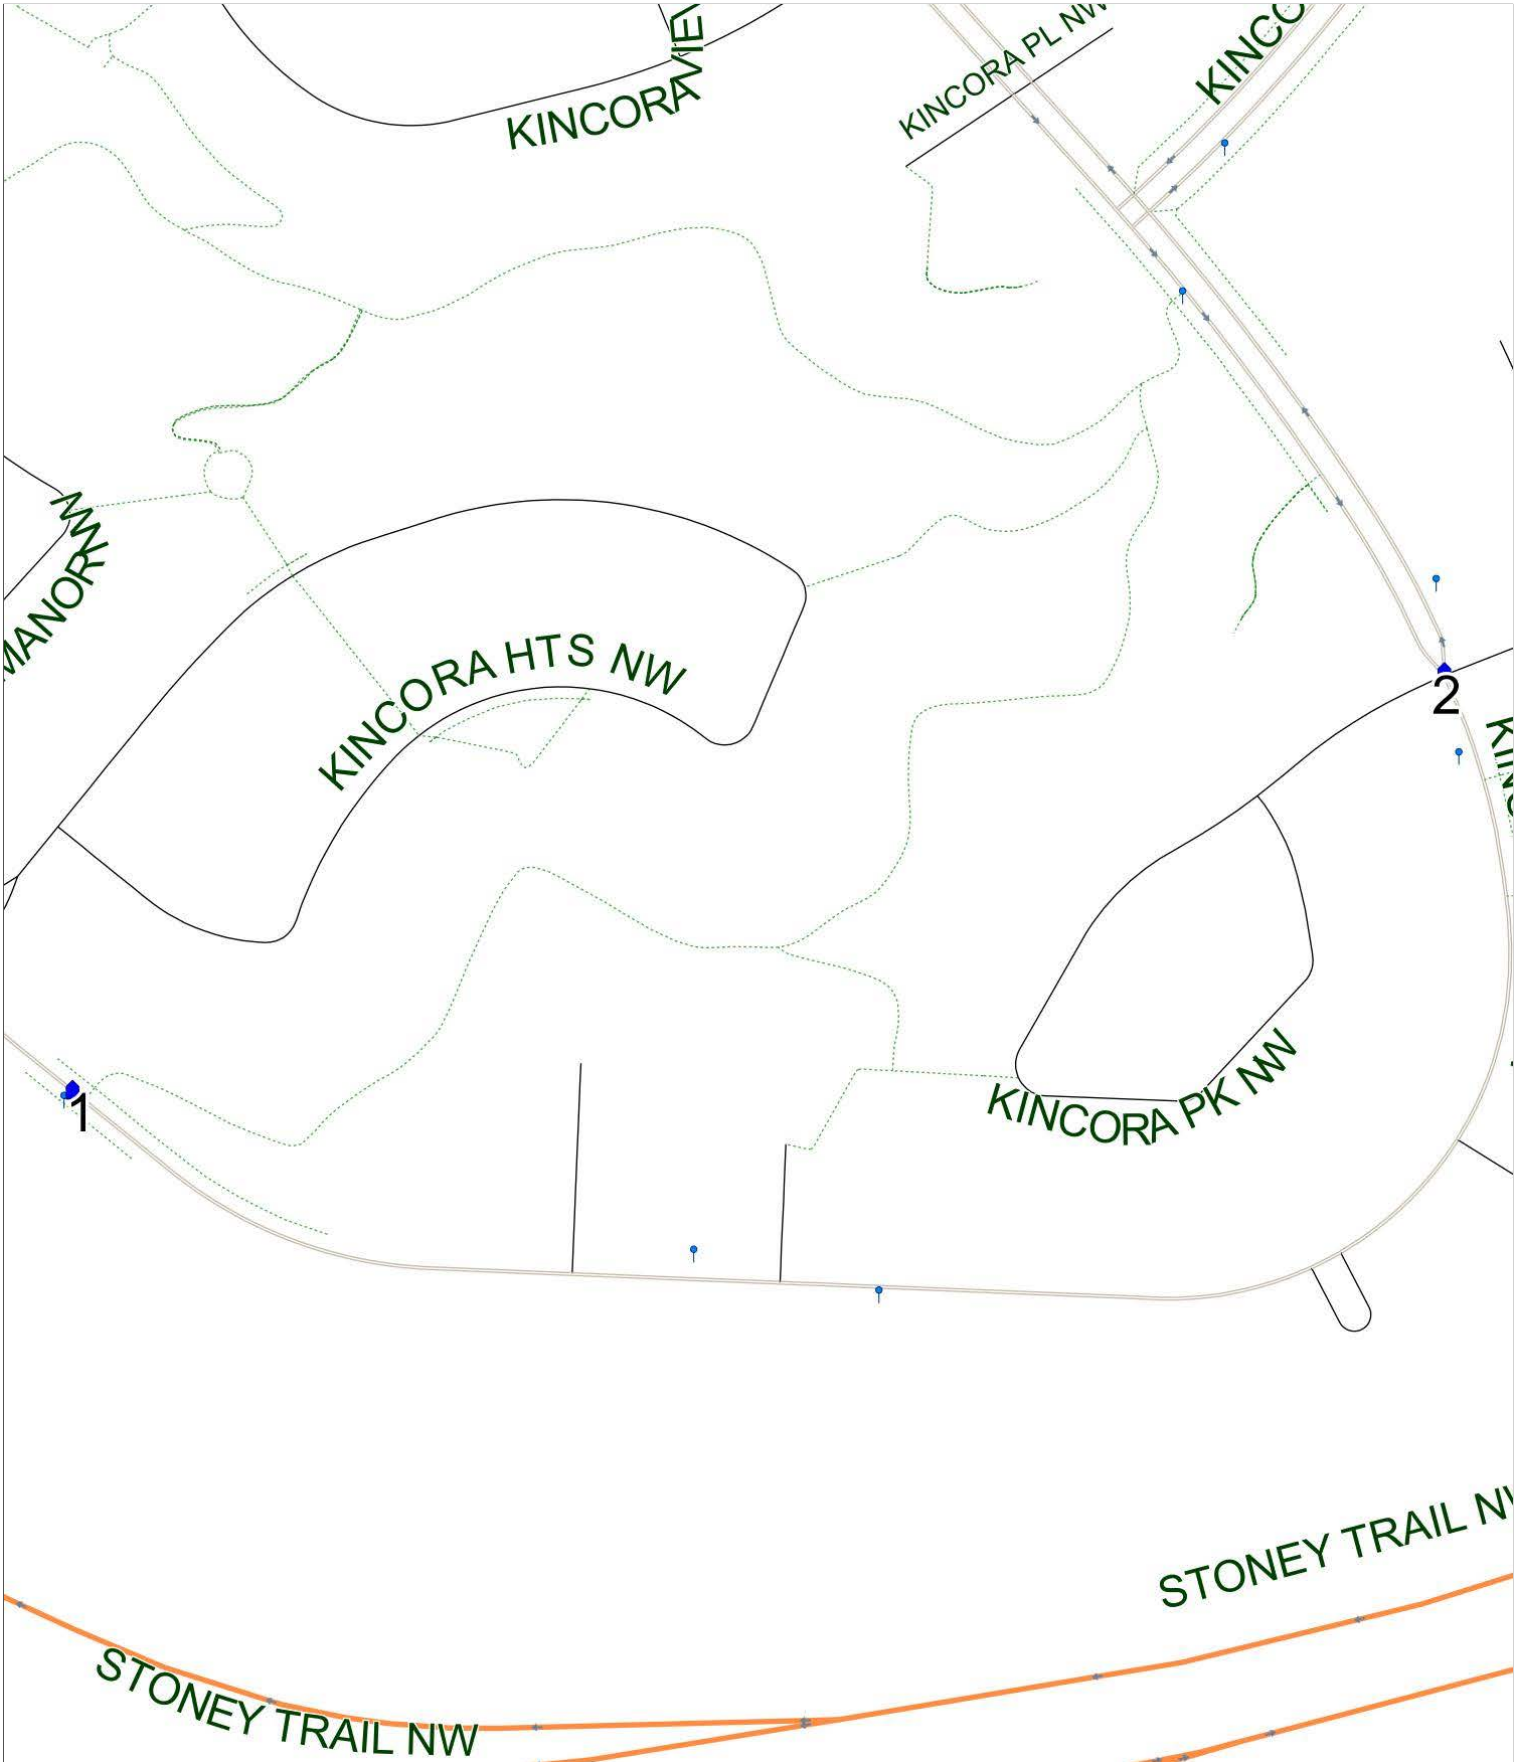

Simons Valley B AM

Operator: Southland - Ogden Yard (403) 253-9323
Description: Kincora

Eff: 2019-09-03

#	Time	Description
1	8:49 AM	Eastbound Kincora Drive after Kincora Heights NW at the CT Stop
2	8:52 AM	Northbound Kincora Drive before Kincora Landing NW at the green space
3	9:00 AM	Simons Valley School, Eastbound Sandarac Drive NW

Simons Valley B PM (MTWR)

Operator: Southland - Ogden Yard (403) 253-9323
Description: Kincora

Eff: 2019-09-03

#	Time	Description
1	3:55 PM	Simons Valley School, Eastbound Sandarac Drive NW
2	4:10 PM	Eastbound Kincora Drive after Kincora Heights NW at the CT Stop
3	4:12 PM	Northbound Kincora Drive before Kincora Landing NW at the green space

Simons Valley B PM (F)

Operator: Southland - Ogden Yard (403) 253-9323
Description: Kincora

Eff: 2019-09-03

#	Time	Description
1	1:30 PM	Simons Valley School, Eastbound Sandarac Drive NW
2	1:45 PM	Eastbound Kincora Drive after Kincora Heights NW at the CT Stop
3	1:47 PM	Northbound Kincora Drive before Kincora Landing NW at the green space