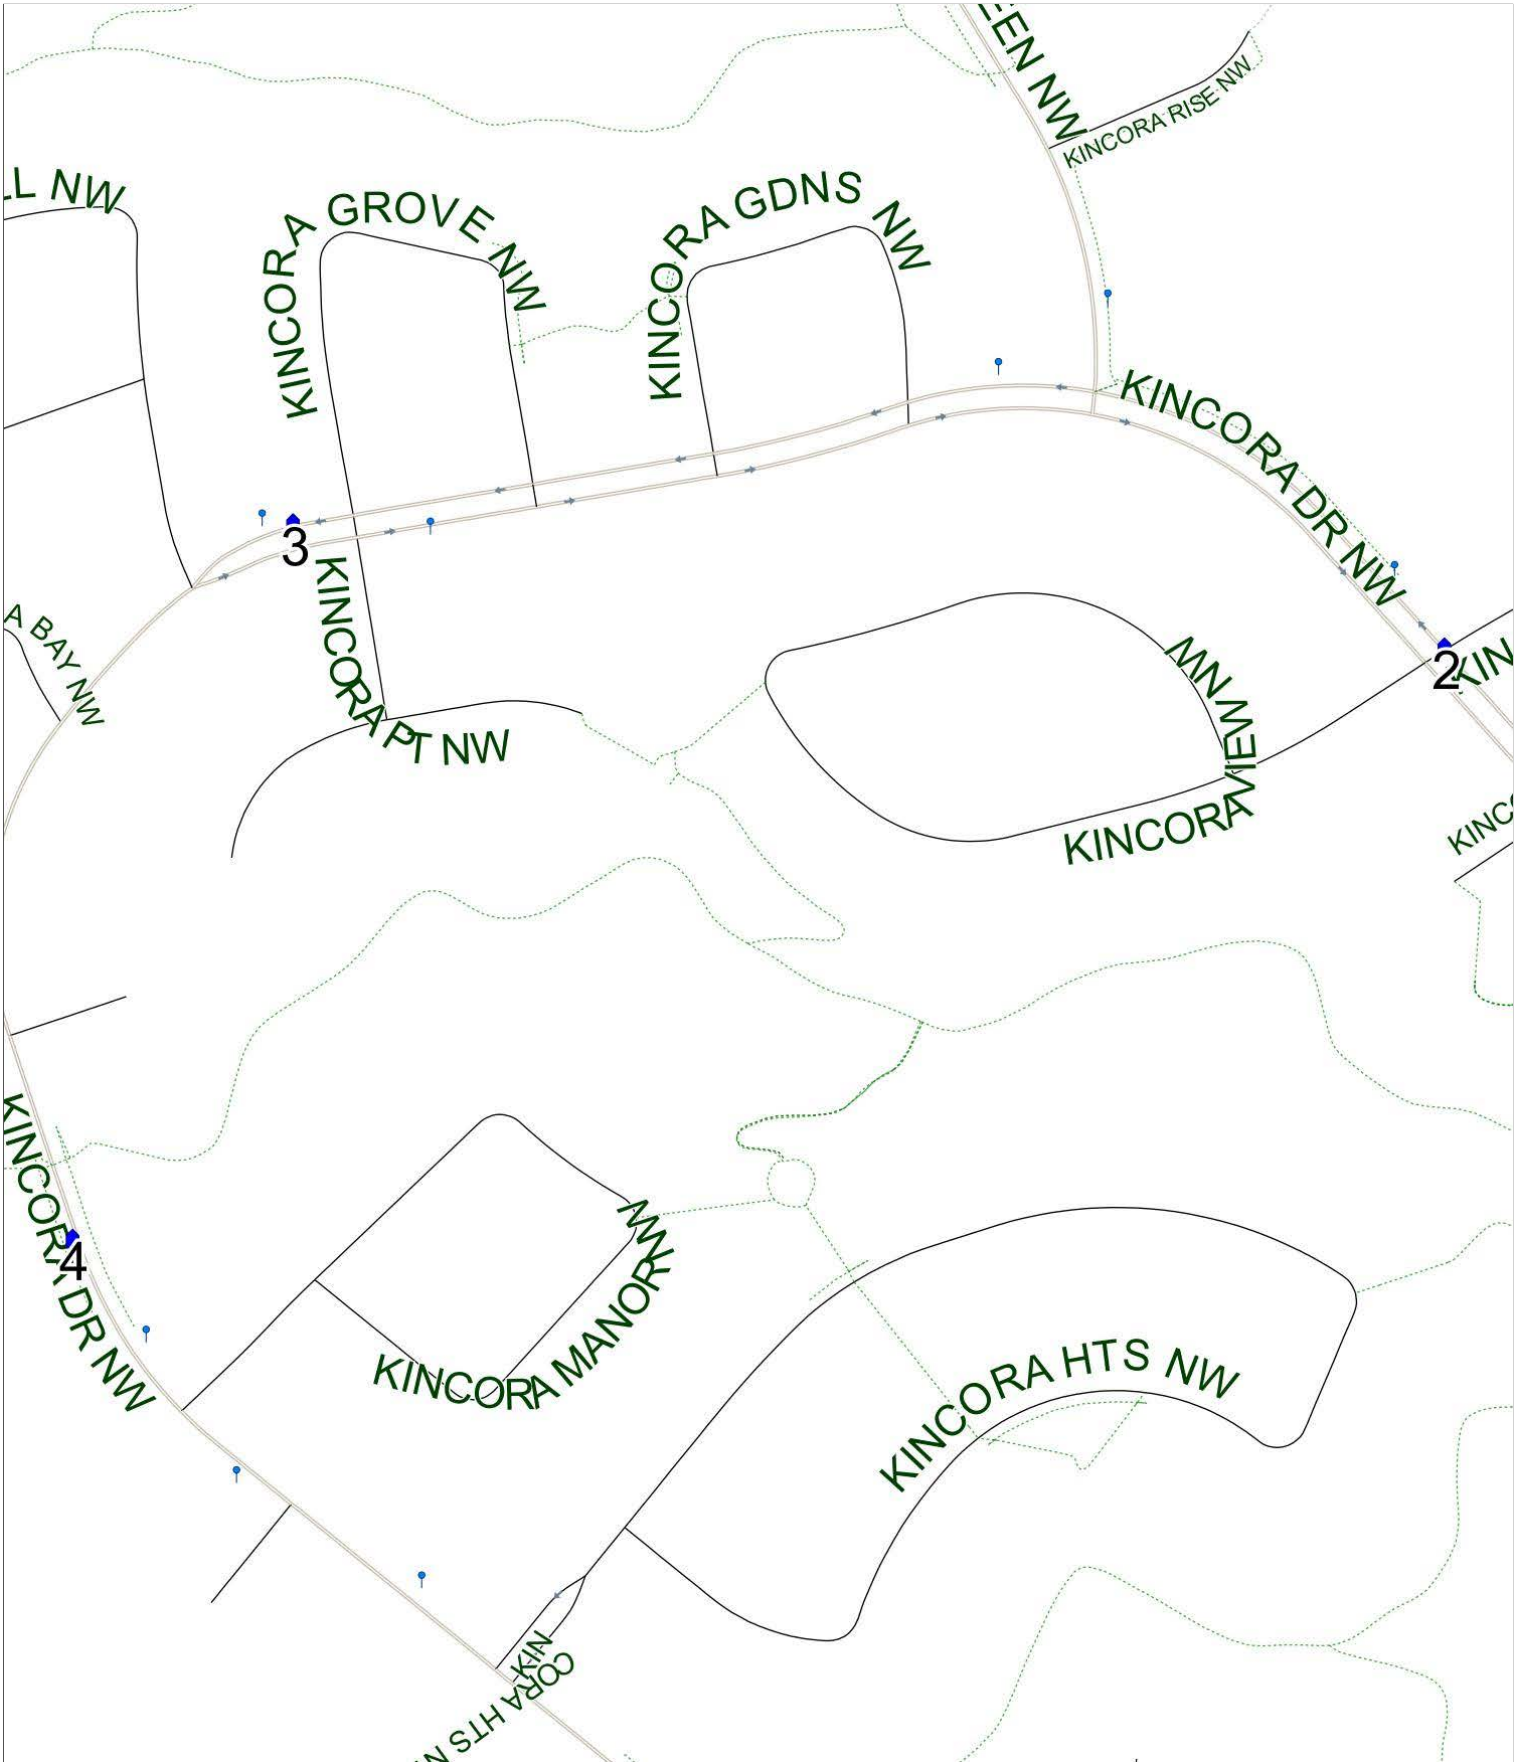

Simons Valley D AM

Operator: Southland - Ogden Yard (403) 253-9323
Description: Kincora

Eff: 2019-09-03

#	Time	Description
1	8:33 AM	Northbound Kincora Drive after Kincora Terrace NW at the green space
2	8:37 AM	Westbound Kincora Drive after Kincora Grove NW (west arm) at the CT stop
3	8:40 AM	Southbound Kincora Drive before Kincora Manor NW at the green space
4	8:50 AM	Simons Valley School, Eastbound Sandarac Drive NW

Simons Valley D PM (MTWR)

Operator: Southland - Ogden Yard (403) 253-9323
Description: Kincora

Eff: 2019-09-03

#	Time	Description
1	3:55 PM	Simons Valley School, Eastbound Sandarac Drive NW
2	4:08 PM	Northbound Kincora Drive after Kincora Terrace NW at the green space
3	4:11 PM	Westbound Kincora Drive after Kincora Grove NW (west arm) at the CT Stop
4	4:15 PM	Southbound Kincora Drive before Kincora Manor NW at the green space

Simons Valley D PM (F)

Operator: Southland - Ogden Yard (403) 253-9323
Description: Kincora

Eff: 2019-09-03

#	Time	Description
1	1:30 PM	Simons Valley School, Eastbound Sandarac Drive NW
2	1:42 PM	Northbound Kincora Drive after Kincora Terrace NW at the green space
3	1:44 PM	Westbound Kincora Drive after Kincora Grove NW (west arm) at the CT Stop
4	1:46 PM	Southbound Kincora Drive before Kincora Manor NW at the green space