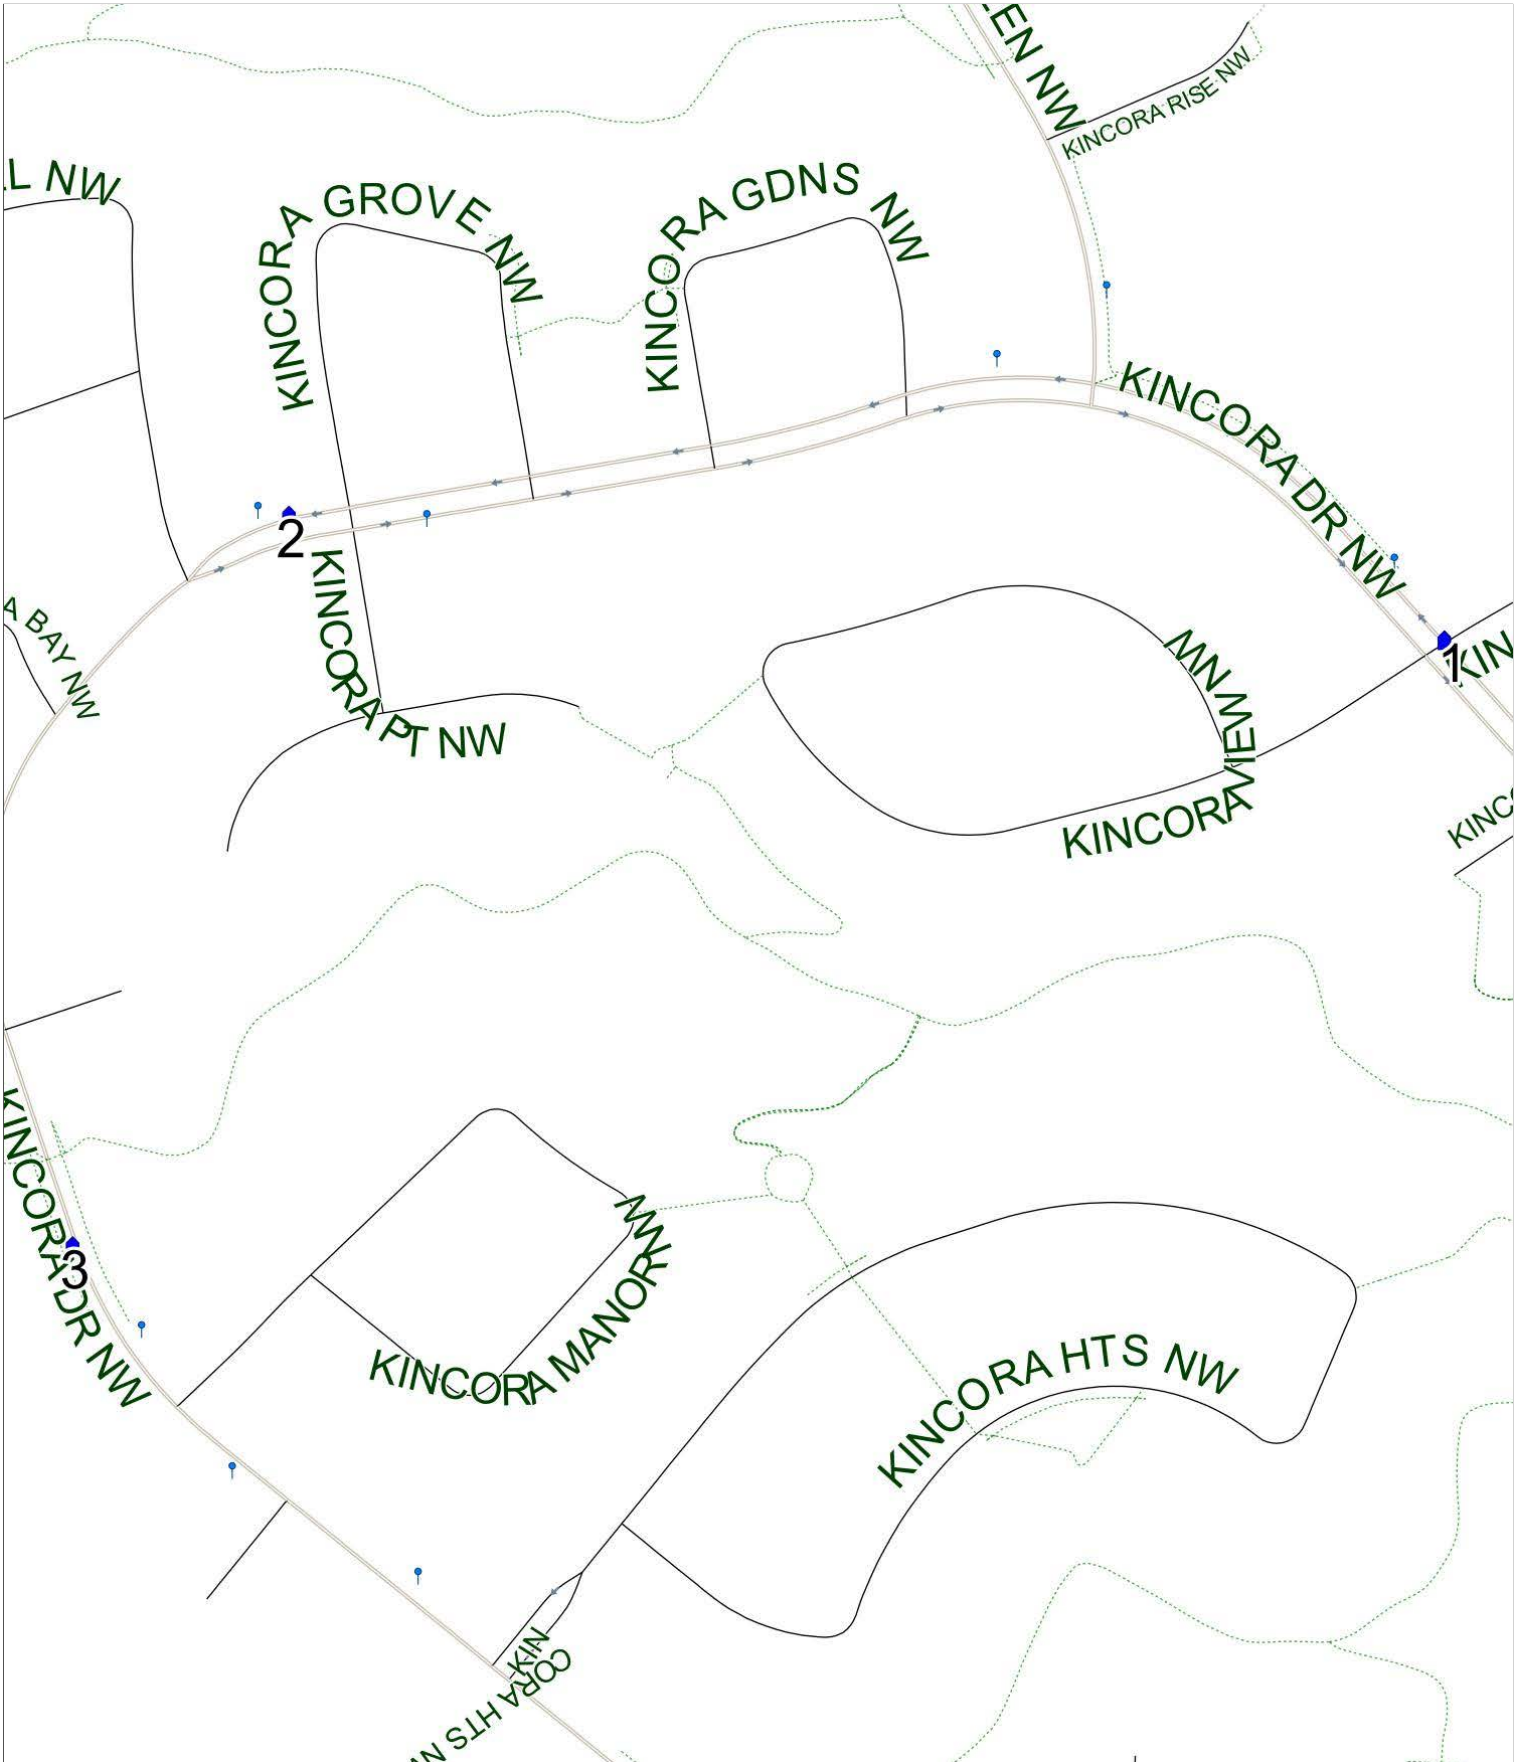

Simons Valley D AM

Operator: Southland - Ogden Yard (403) 253-9323
Description: Kincora

Eff: 2019-09-03

#	Time	Description
1	8:33 AM	Northbound Kincora Drive after Kincora Terrace NW at the green space
2	8:37 AM	Westbound Kincora Drive after Kincora Grove NW (west arm) at the CT stop
3	8:40 AM	Southbound Kincora Drive before Kincora Manor NW at the green space
4	8:50 AM	Simons Valley School, Eastbound Sandarac Drive NW

Simons Valley D PM (MTWR)

Operator: Southland - Ogden Yard (403) 253-9323
Description: Kincora

Eff: 2019-09-03

#	Time	Description
1	3:55 PM	Simons Valley School, Eastbound Sandarac Drive NW
2	4:08 PM	Northbound Kincora Drive after Kincora Terrace NW at the green space
3	4:11 PM	Westbound Kincora Drive after Kincora Grove NW (west arm) at the CT Stop
4	4:15 PM	Southbound Kincora Drive before Kincora Manor NW at the green space

Simons Valley D PM (F)

Operator: Southland - Ogden Yard (403) 253-9323
Description: Kincora

Eff: 2019-09-03

#	Time	Description
1	1:30 PM	Simons Valley School, Eastbound Sandarac Drive NW
2	1:42 PM	Northbound Kincora Drive after Kincora Terrace NW at the green space
3	1:44 PM	Westbound Kincora Drive after Kincora Grove NW (west arm) at the CT Stop
4	1:46 PM	Southbound Kincora Drive before Kincora Manor NW at the green space