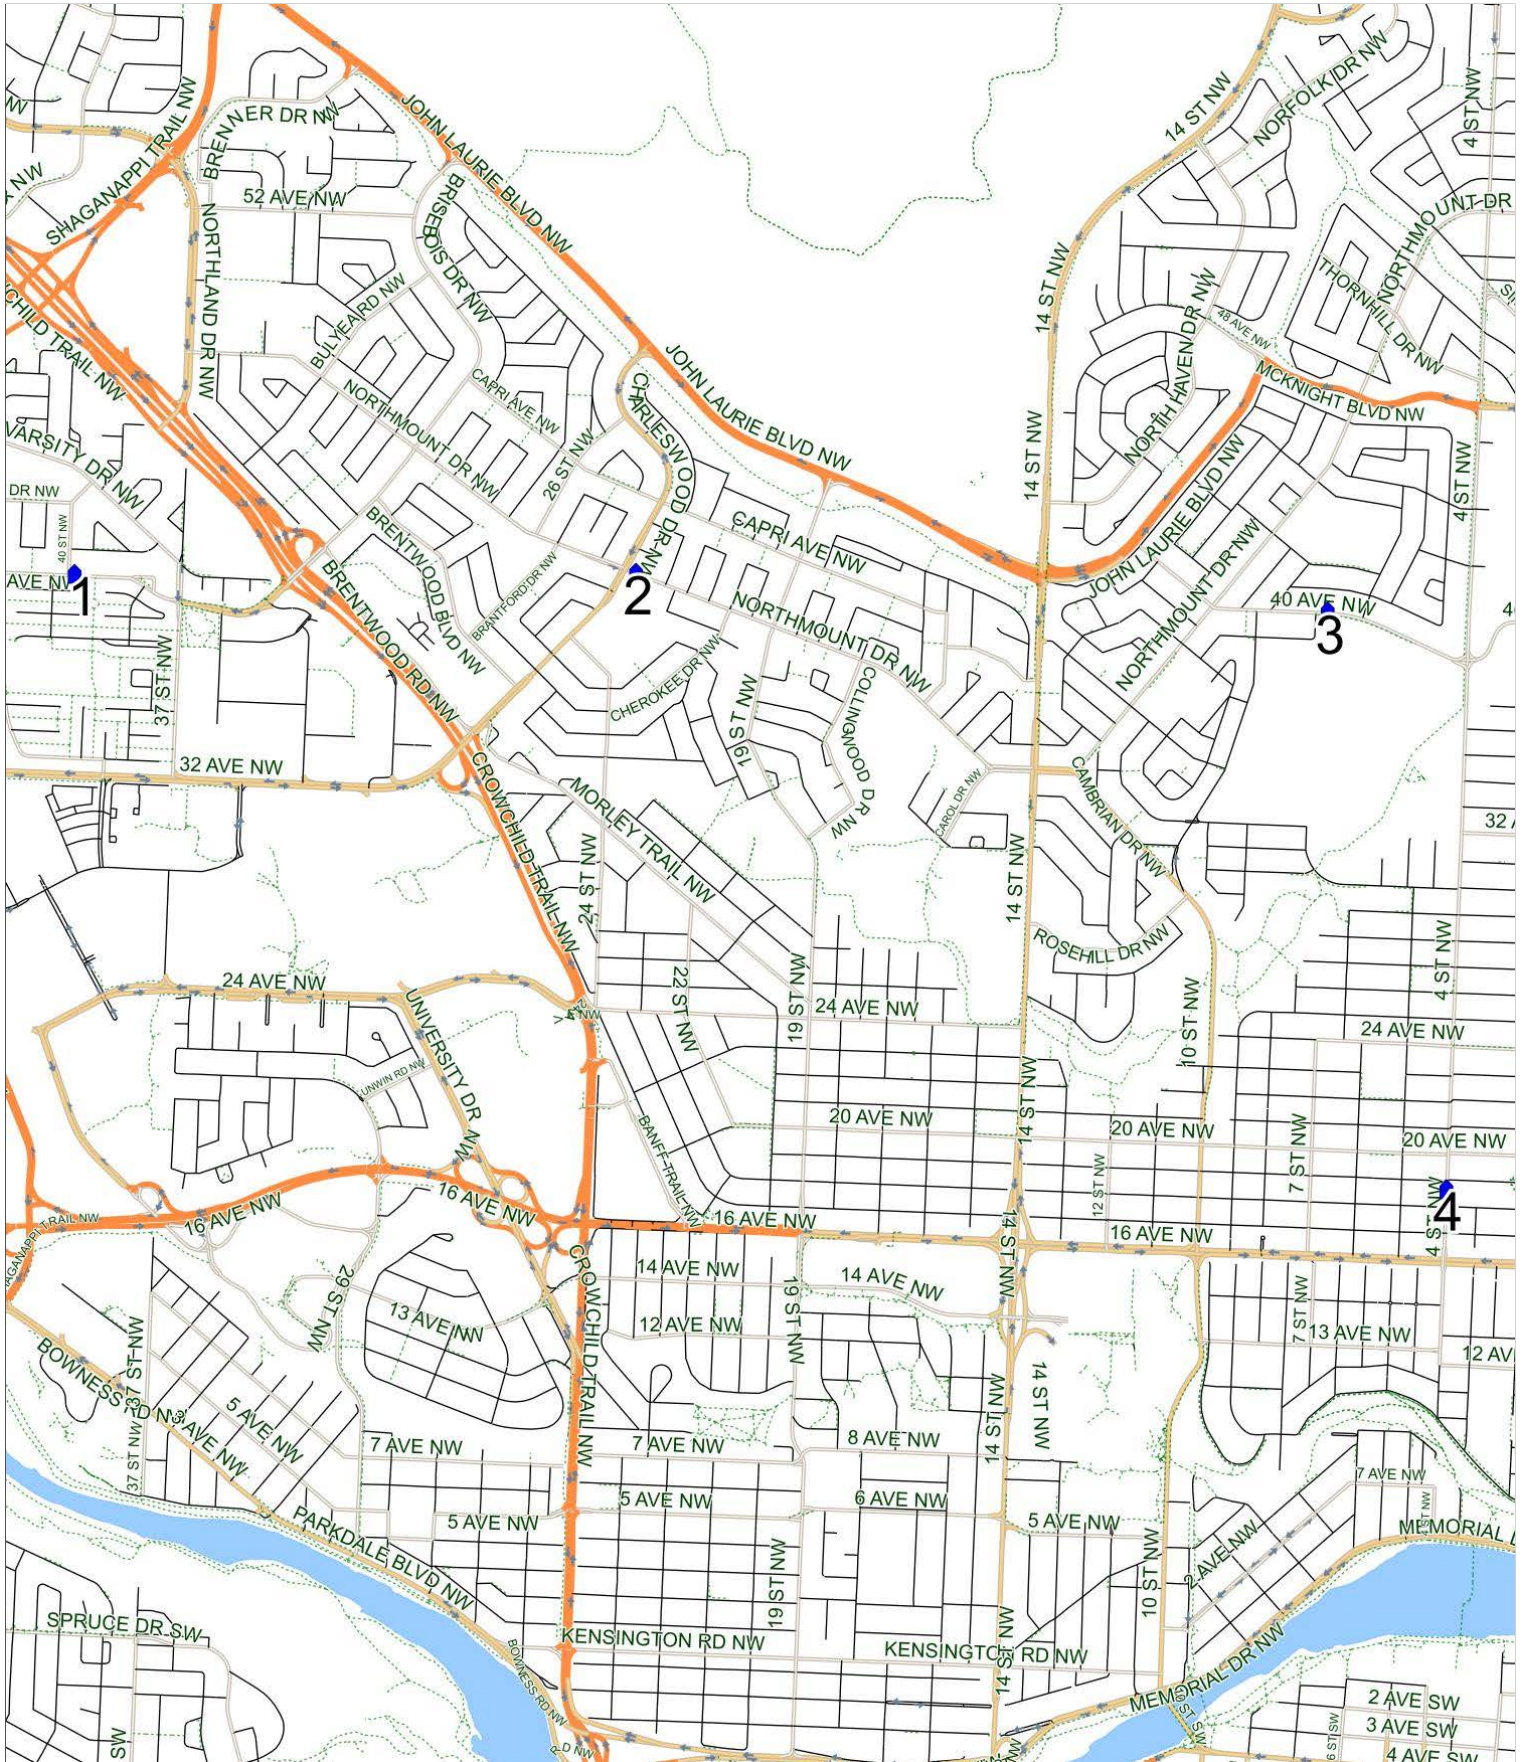

Sir John Franklin H AM

Operator: Southland - McKnight Yard (403) 205-6688
Description: Varsity Acres, Charleswood, Brentwood, Highwood, Mt Pleasant

Eff: 2019-09-03

#	Time	Description
1	8:28 AM	Eastbound 40 Avenue after 40 Street NW at CT Stop
2	8:34 AM	Eastbound Northmount Drive after Charleswood Drive NW at CT Stop
3	8:44 AM	Eastbound 40th Avenue After 9 Street NW at CT Stop (at green space)
4	8:50 AM	Southbound 4 Street after 19 Avenue NW at CT Stop
5	9:00 AM	Sir John Franklin School, Eastbound 8 Avenue NE

Sir John Franklin H PM (MTWR)

Operator: Southland - McKnight Yard (403) 205-6688
Description: Varsity Acres, Charleswood, Brentwood, Highwood, Mt Pleasant

Eff: 2019-09-03

#	Time	Description
1	4:00 PM	Sir John Franklin School, Eastbound 8 Avenue NE
2	4:15 PM	Northbound 4 Street after 18 Avenue NW at CT Stop
3	4:22 PM	Westbound 40 Avenue After Hudson Road NW at CT stop
4	4:34 PM	Westbound Northmount Drive after Chatham Drive NW at CT Stop
5	4:37 PM	Westbound 40 Avenue after 40 Street NW at CT Stop

Sir John Franklin H PM (F)

Operator: Southland - McKnight Yard (403) 205-6688
Description: Varsity Acres, Charleswood, Brentwood, Highwood, Mt Pleasant

Eff: 2019-09-03

#	Time	Description
1	1:30 PM	Sir John Franklin School, Eastbound 8 Avenue NE
2	1:40 PM	Northbound 4 Street after 18 Avenue NW at CT Stop
3	1:47 PM	Westbound 40 Avenue After Hudson Road NW at CT stop
4	1:56 PM	Westbound Northmount Drive after Chatham Drive NW at CT Stop
5	2:03 PM	Westbound 40 Avenue after 40 Street NW at CT Stop