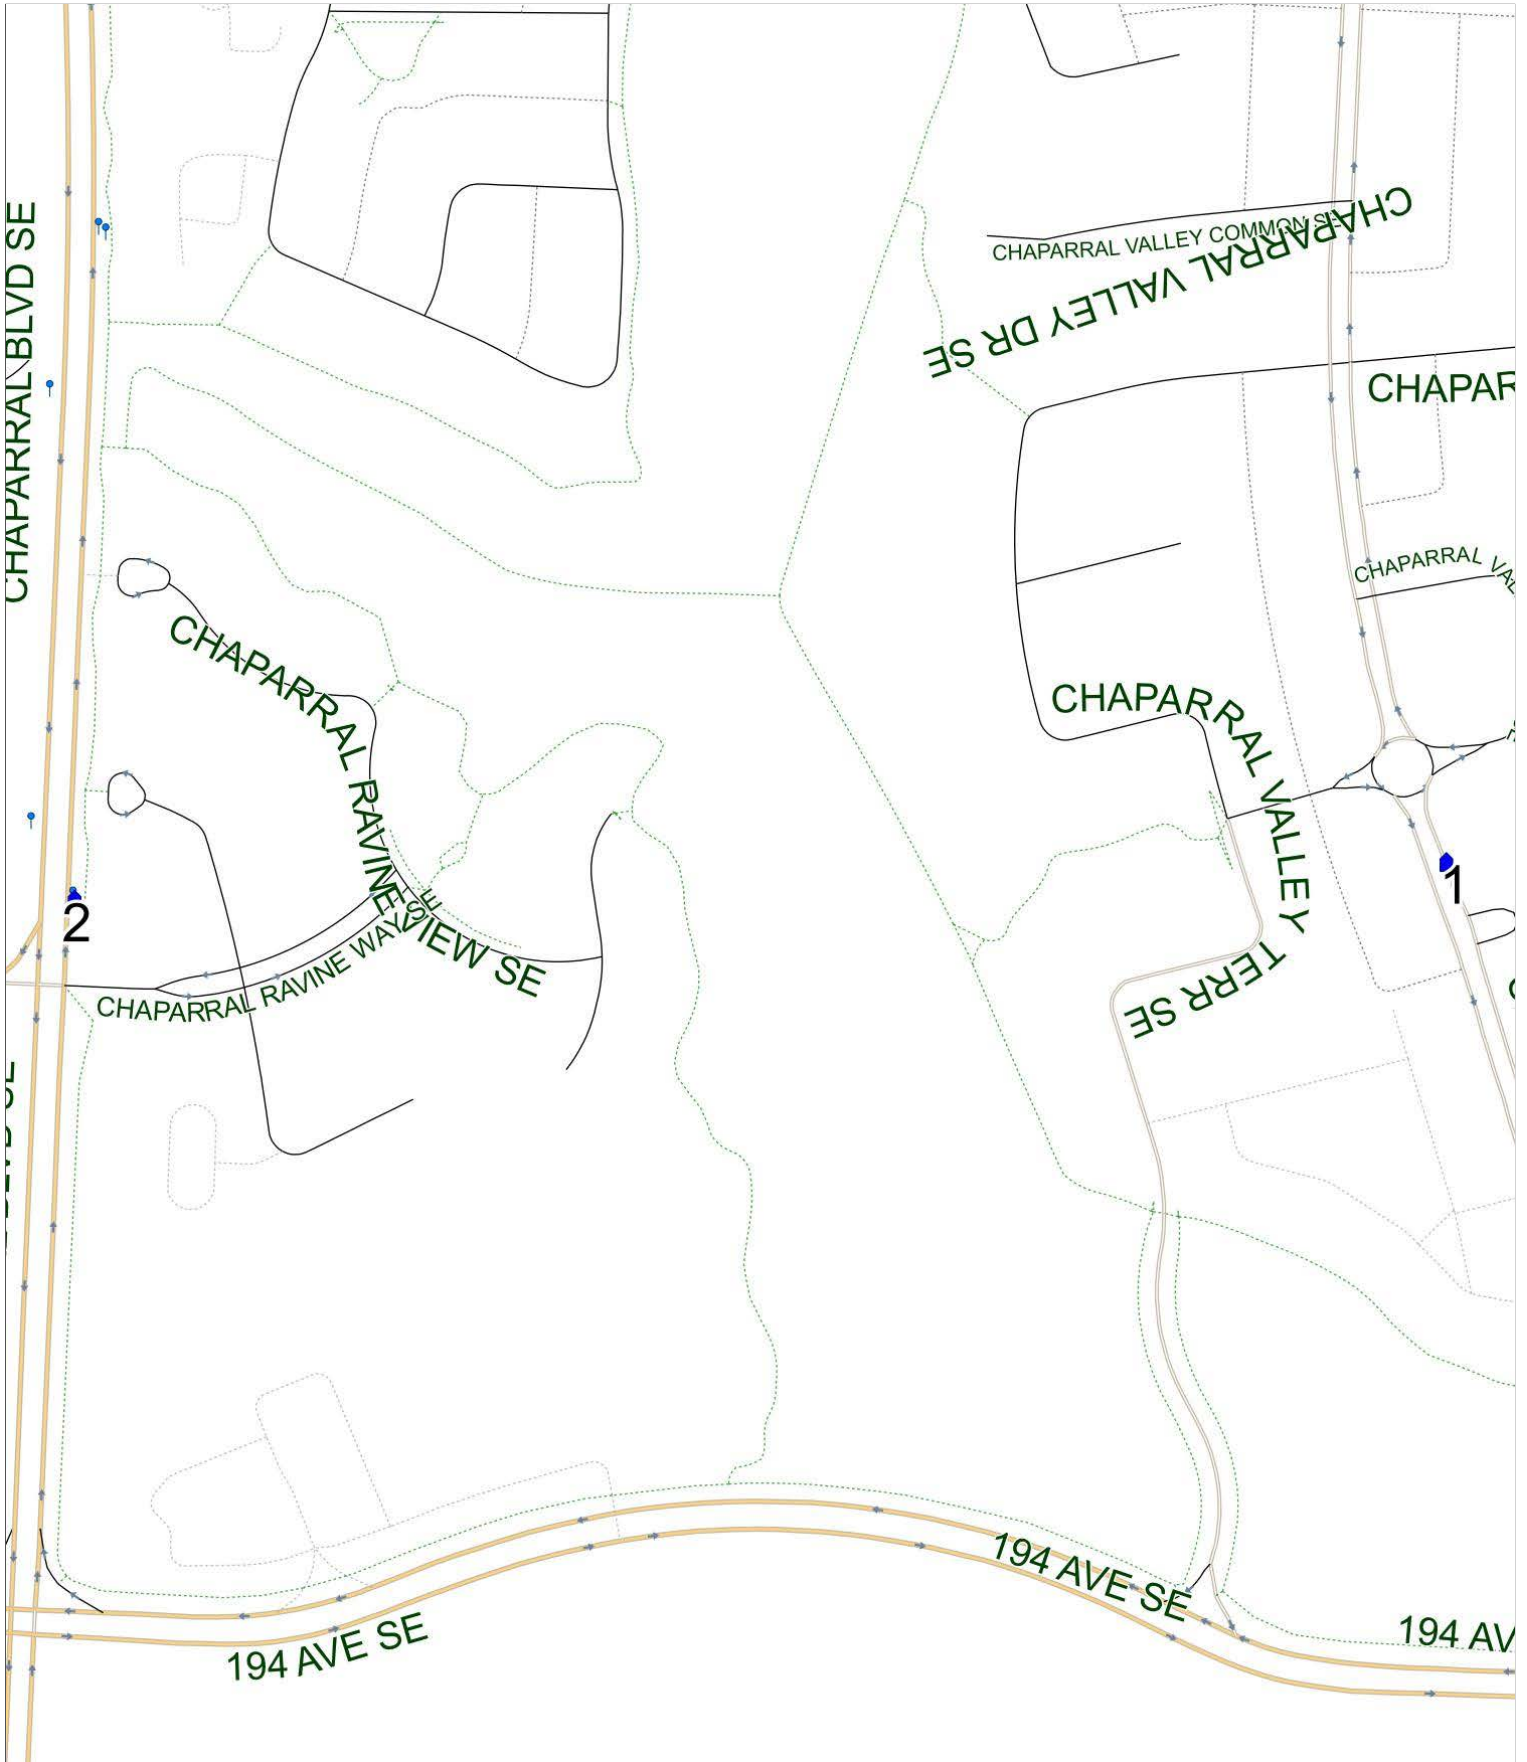

Sundance A

Operator: Southland - Spruce Yard (403) 873-7268
Description: Chaparral

Eff: 2019-09-03

#	Time	Description
1	7:39 AM	Northbound Chaparral Valley Drive after Chaparral Valley Manor SE at Mailboxes
2	7:43 AM	Northbound Chaparral Blvd after Chaparral Ravine Way SE at CT Stop
3	7:50 AM	Sundance School, Northbound Sunmills Drive SE

Sundance A PM (MTWR)

Operator: Southland - Spruce Yard (403) 873-7268
Description: Chaparral

Eff: 2019-09-03

#	Time	Description
1	2:41 PM	Sundance School, Northbound Sunmills Drive SE
2	2:48 PM	Southbound Chaparral Blvd after Chapala Way SE at CT Stop
3	2:51 PM	Northbound Chaparral Valley Drive after Chaparral Valley Manor SE at Mailboxes

Sundance A PM (F)

Operator: Southland - Spruce Yard (403) 873-7268
Description: Chaparral

Eff: 2019-09-03

#	Time	Description
1	11:45 AM	Sundance School, Northbound Sunmills Drive SE
2	11:52 AM	Southbound Chaparral Blvd after Chapala Way SE at CT Stop
3	11:55 AM	Northbound Chaparral Valley Drive after Chaparral Valley Manor SE at Mailboxes