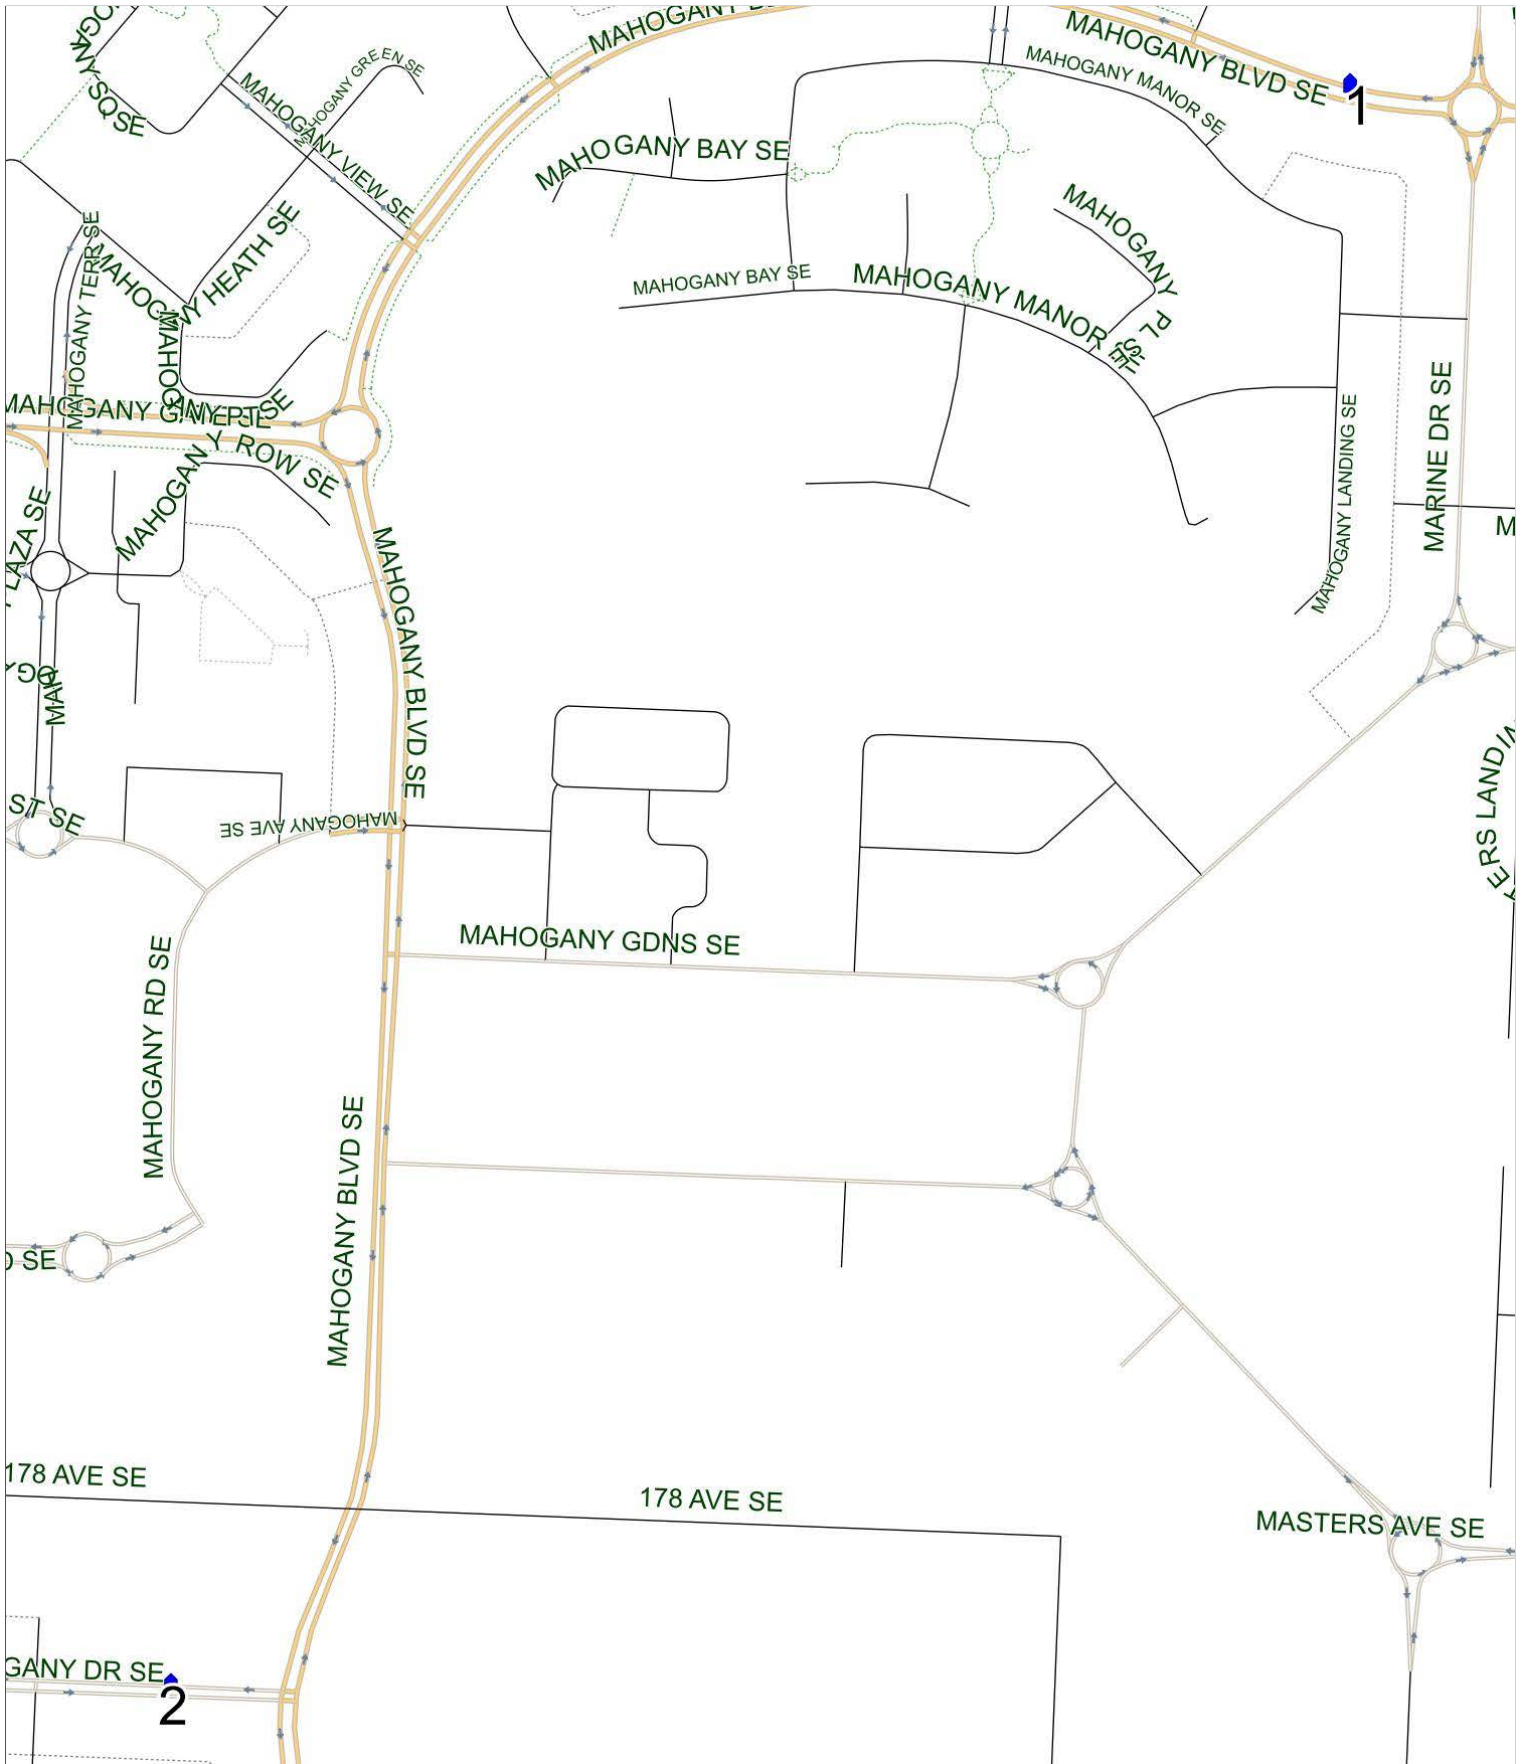

Sundance B

Operator: Southland - Spruce Yard (403) 873-7268
Description: Mahogany

Eff: 2019-09-03

#	Time	Description
1	7:29 AM	Westbound Mahogany Blvd after Mahogany Way SE traffic circle
2	7:35 AM	Westbound Mahogany Drive after Mahogany Blvd SE traffic circle at green space
3	7:50 AM	Sundance School, Northbound Sunmills Drive SE

Sundance B PM (MTWR)

Operator: Southland - Spruce Yard (403) 873-7268
Description: Mahogany

Eff: 2019-09-03

#	Time	Description
1	2:41 PM	Sundance School, Northbound Sunmills Drive SE
2	2:56 PM	Westbound Mahogany Blvd after Mahogany Way SE traffic circle
3	2:59 PM	Westbound Mahogany Drive after Mahogany Blvd SE traffic circle in green space

Sundance B PM (F)

Operator: Southland - Spruce Yard (403) 873-7268
Description: Mahogany

Eff: 2019-09-03

#	Time	Description
1	11:45 AM	Sundance School, Northbound Sunmills Drive SE
2	12:00 PM	Westbound Mahogany Blvd after Mahogany Way SE traffic circle
3	12:04 PM	Westbound Mahogany Drive after Mahogany Blvd SE traffic circle in green space