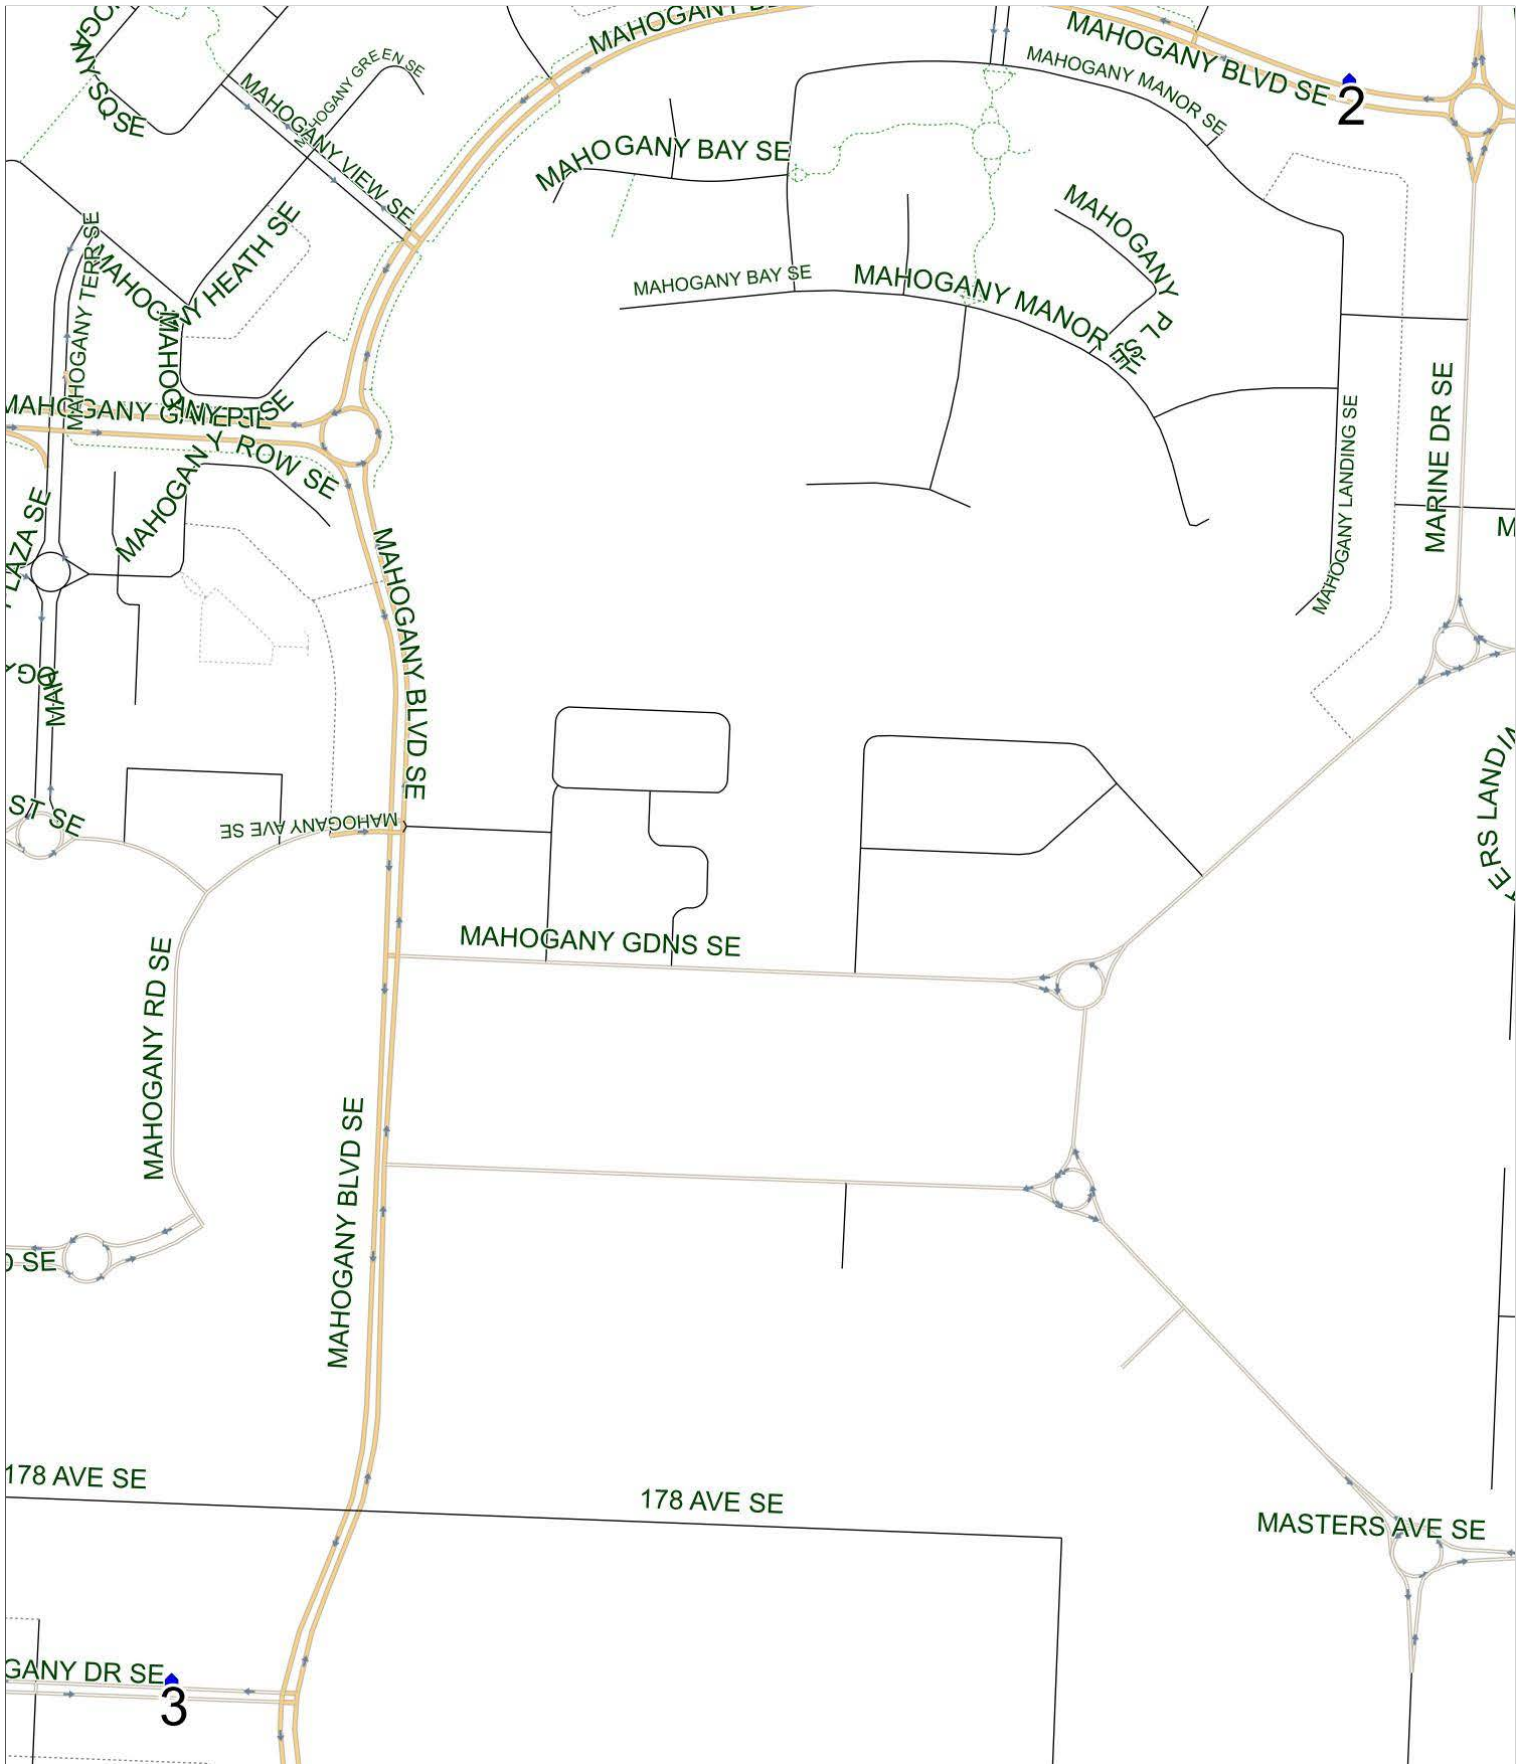

Sundance B

Operator: Southland - Spruce Yard (403) 873-7268
Description: Mahogany

Eff: 2019-09-03

#	Time	Description
1	7:29 AM	Westbound Mahogany Blvd after Mahogany Way SE traffic circle
2	7:35 AM	Westbound Mahogany Drive after Mahogany Blvd SE traffic circle at green space
3	7:50 AM	Sundance School, Northbound Sunmills Drive SE

Sundance B PM (MTWR)

Operator: Southland - Spruce Yard (403) 873-7268
Description: Mahogany

Eff: 2019-09-03

#	Time	Description
1	2:41 PM	Sundance School, Northbound Sunmills Drive SE
2	2:56 PM	Westbound Mahogany Blvd after Mahogany Way SE traffic circle
3	2:59 PM	Westbound Mahogany Drive after Mahogany Blvd SE traffic circle in green space

Sundance B PM (F)

Operator: Southland - Spruce Yard (403) 873-7268
Description: Mahogany

Eff: 2019-09-03

#	Time	Description
1	11:45 AM	Sundance School, Northbound Sunmills Drive SE
2	12:00 PM	Westbound Mahogany Blvd after Mahogany Way SE traffic circle
3	12:04 PM	Westbound Mahogany Drive after Mahogany Blvd SE traffic circle in green space