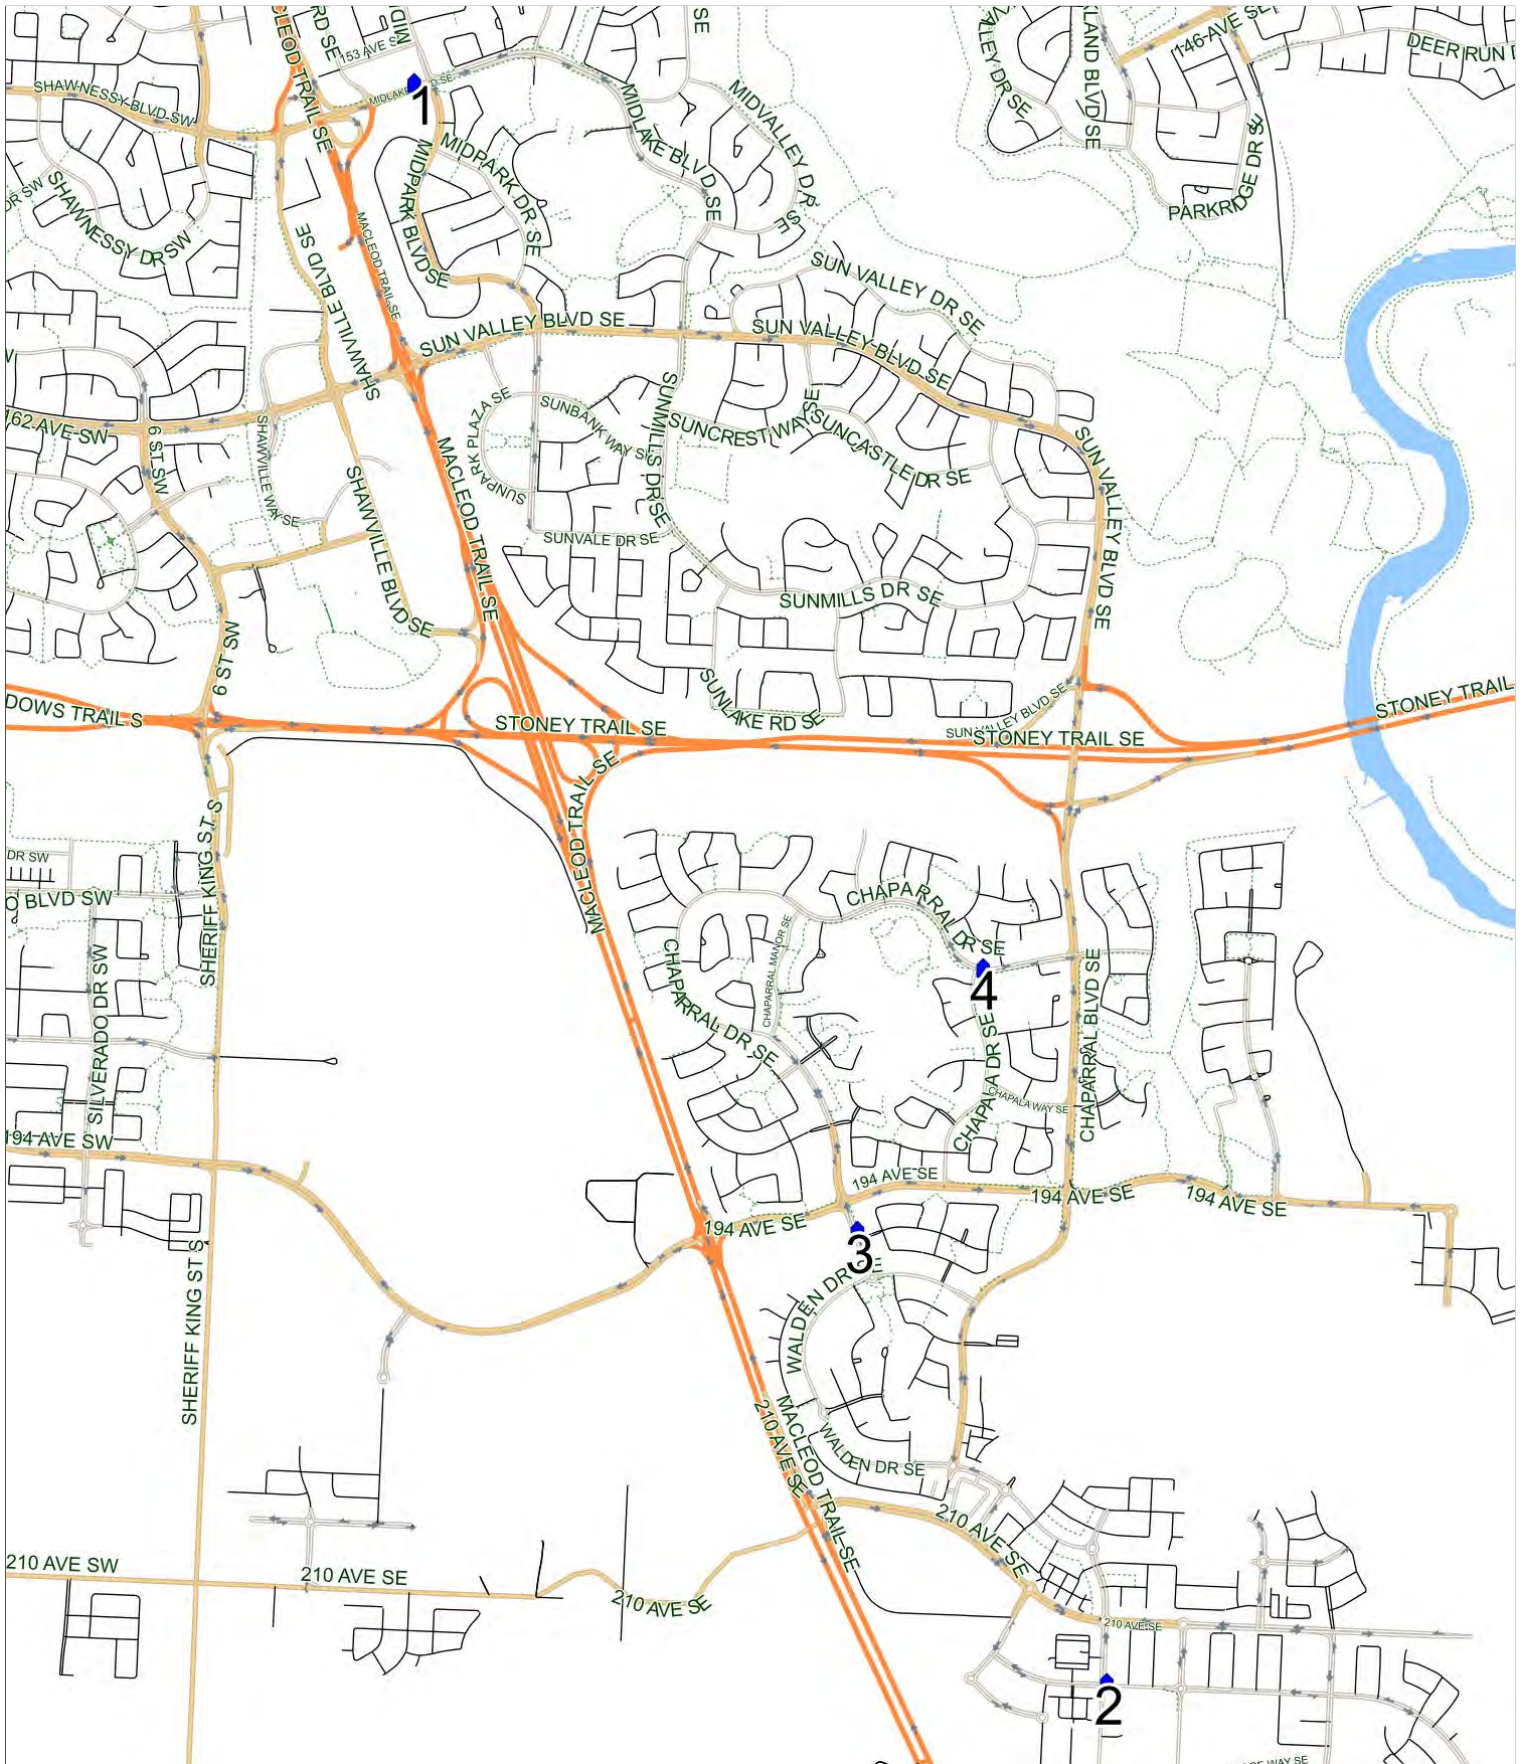

## Sundance F

Operator: Southland - Spruce Yard (403) 873-7268  
 Description: Midnapore, Walden, Chaparral, Legacy

Eff: 2019-09-03

#	Time	Description
1	7:19 AM	Westbound Midlake Blvd after Midridge Drive SE at CT Stop
2	7:28 AM	Eastbound Legacy Main Street after Legacy Blvd SE at the green space
3	7:37 AM	Northbound Walden Gate after Walden Link SE
4	7:43 AM	Eastbound Chaparral Drive after Chapala Drive SE at CT Stop
5	7:50 AM	Sundance School, Northbound Sunmills Drive SE

## Sundance F PM (MTWR)

Operator: Southland - Spruce Yard (403) 873-7268  
 Description: Midnapore, Legacy, Walden, Chaparral

Eff: 2019-09-03

#	Time	Description
1	2:41 PM	Sundance School, Northbound Sunmills Drive SE
2	2:46 PM	Westbound Midlake Blvd after Midridge Drive SE at CT stop
3	2:58 PM	Eastbound Legacy Main Street after Legacy Blvd SE at the green space
4	3:06 PM	Northbound Walden Gate after Walden Link SE
5	3:12 PM	Eastbound Chaparral Drive after Chapala Drive SE at CT stop

## Sundance F PM (F)

Operator: Southland - Spruce Yard (403) 873-7268  
 Description: Midnapore, Legacy, Walden, Chaparral

Eff: 2019-09-03

#	Time	Description
1	11:45 AM	Sundance School, Northbound Sunmills Drive SE
2	11:50 AM	Westbound Midlake Blvd after Midridge Drive SE at CT stop
3	12:02 PM	Eastbound Legacy Main Street after Legacy Blvd SE at the green space
4	12:07 PM	Northbound Walden Gate after Walden Link SE
5	12:13 PM	Eastbound Chaparral Drive after Chapala Drive SE at CT stop