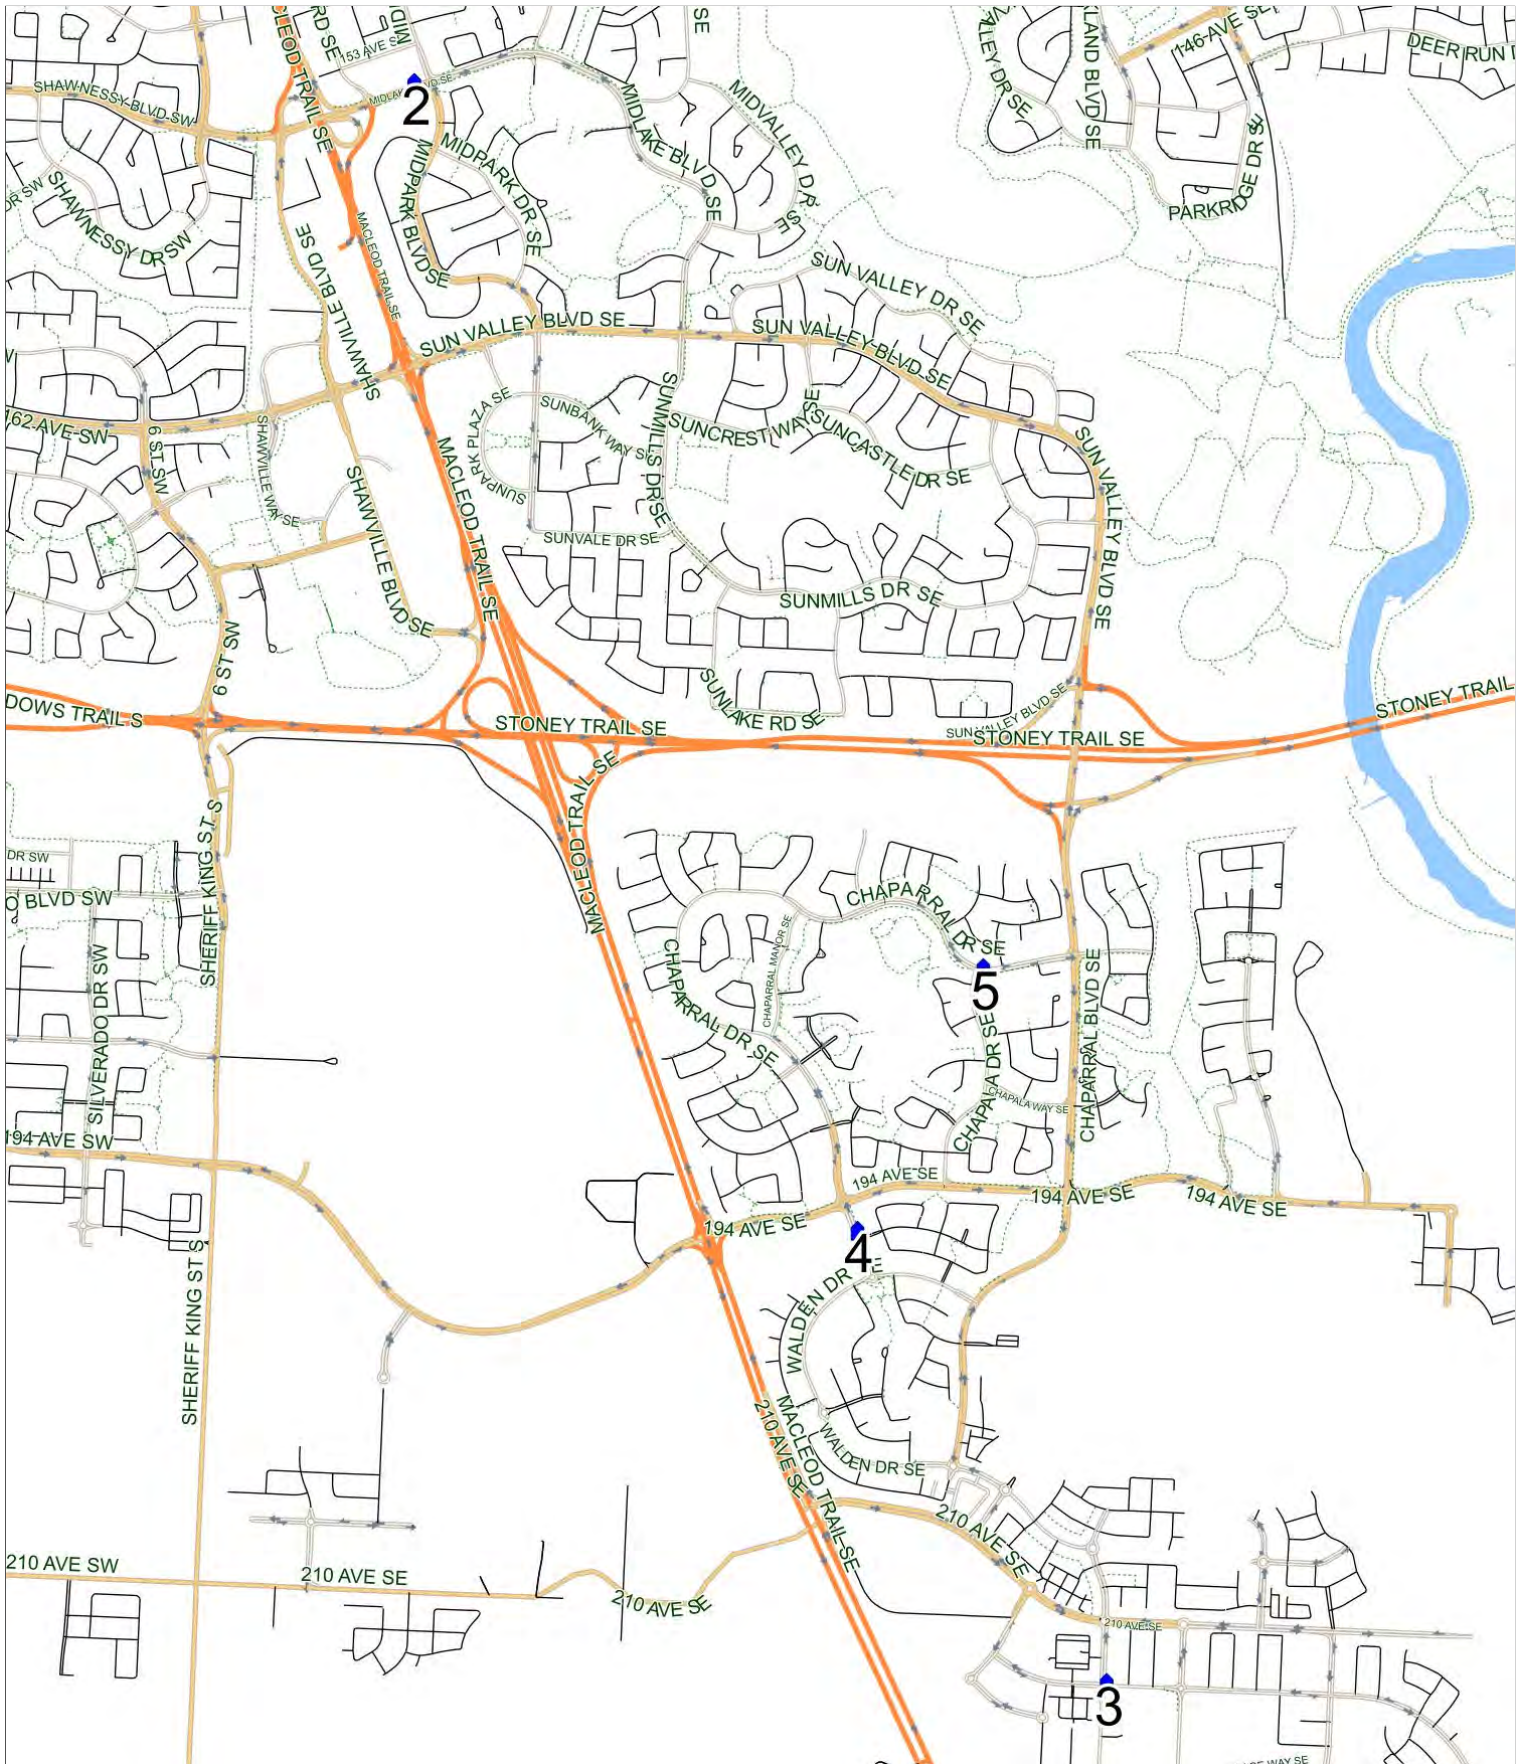

## Sundance F

Operator: Southland - Spruce Yard (403) 873-7268  
 Description: Midnapore, Walden, Chaparral, Legacy

Eff: 2019-09-03

#	Time	Description
1	7:19 AM	Westbound Midlake Blvd after Midridge Drive SE at CT Stop
2	7:28 AM	Eastbound Legacy Main Street after Legacy Blvd SE at the green space
3	7:37 AM	Northbound Walden Gate after Walden Link SE
4	7:43 AM	Eastbound Chaparral Drive after Chapala Drive SE at CT Stop
5	7:50 AM	Sundance School, Northbound Sunmills Drive SE

## Sundance F PM (MTWR)

Operator: Southland - Spruce Yard (403) 873-7268  
 Description: Midnapore, Legacy, Walden, Chaparral

Eff: 2019-09-03

#	Time	Description
1	2:41 PM	Sundance School, Northbound Sunmills Drive SE
2	2:46 PM	Westbound Midlake Blvd after Midridge Drive SE at CT stop
3	2:58 PM	Eastbound Legacy Main Street after Legacy Blvd SE at the green space
4	3:06 PM	Northbound Walden Gate after Walden Link SE
5	3:12 PM	Eastbound Chaparral Drive after Chapala Drive SE at CT stop

## Sundance F PM (F)

Operator: Southland - Spruce Yard (403) 873-7268  
 Description: Midnapore, Legacy, Walden, Chaparral

Eff: 2019-09-03

#	Time	Description
1	11:45 AM	Sundance School, Northbound Sunmills Drive SE
2	11:50 AM	Westbound Midlake Blvd after Midridge Drive SE at CT stop
3	12:02 PM	Eastbound Legacy Main Street after Legacy Blvd SE at the green space
4	12:07 PM	Northbound Walden Gate after Walden Link SE
5	12:13 PM	Eastbound Chaparral Drive after Chapala Drive SE at CT stop