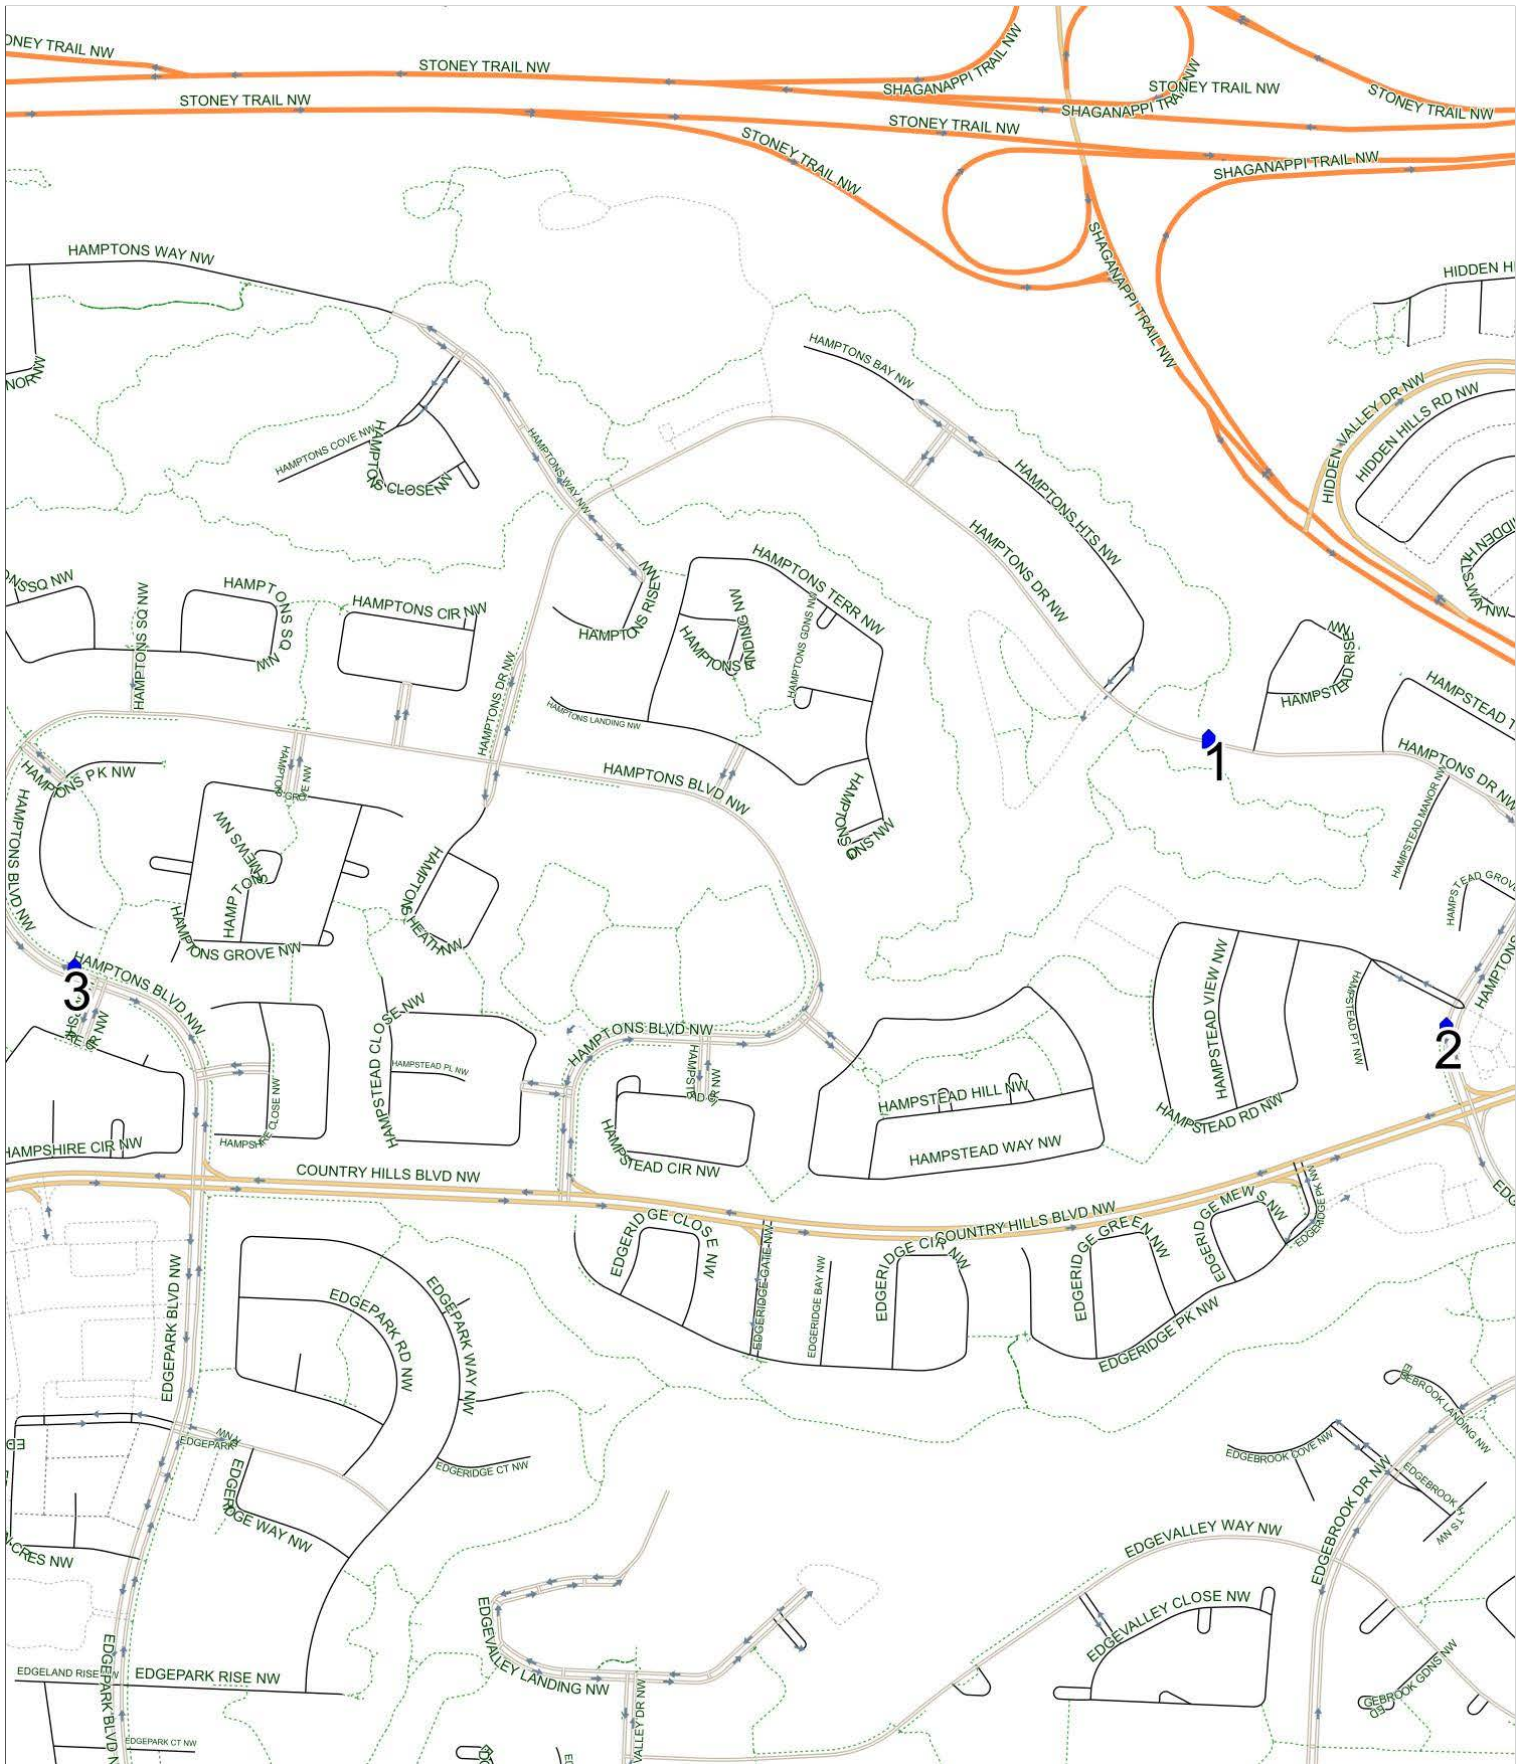

The Hamptons A AM

Operator: Southland - McKnight Yard (403) 205-6688
Description: The Hamptons

Eff: 2019-09-03

#	Time	Description
1	8:09 AM	Southbound Hamptons Drive before Hampstead Rise NW at green space
2	8:13 AM	Southbound Hamptons Drive after Hampstead Road NW at CT stop
3	8:18 AM	Northbound Hamptons Blvd after Hampshire Circle NW at CT stop
4	8:20 AM	The Hamptons School, Eastbound Hamptons Boulevard NW

The Hamptons A PM (MTWR)

Operator: Southland - McKnight Yard (403) 205-6688
Description: The Hamptons

Eff: 2019-09-03

#	Time	Description
1	3:20 PM	The Hamptons School, Eastbound Hamptons Blvd NW
2	3:23 PM	Northbound Hamptons Blvd after Hampshire Circle NW at CT stop
3	3:26 PM	Southbound Hamptons Drive before Hampstead Rise NW at green space
4	3:28 PM	Southbound Hamptons Drive after Hampstead Road NW at CT Stop

The Hamptons A PM (F)

Operator: Southland - McKnight Yard (403) 205-6688
Description: The Hamptons

Eff: 2019-09-03

#	Time	Description
1	12:50 PM	The Hamptons School, Eastbound Hamptons Boulevard NW
2	12:52 PM	Northbound Hamptons Blvd after Hampshire Circle NW at CT stop
3	12:59 PM	Southbound Hamptons Drive before Hampstead Rise NW at green space
4	1:03 PM	Southbound Hamptons Drive after Hampstead Road NW at CT Stop