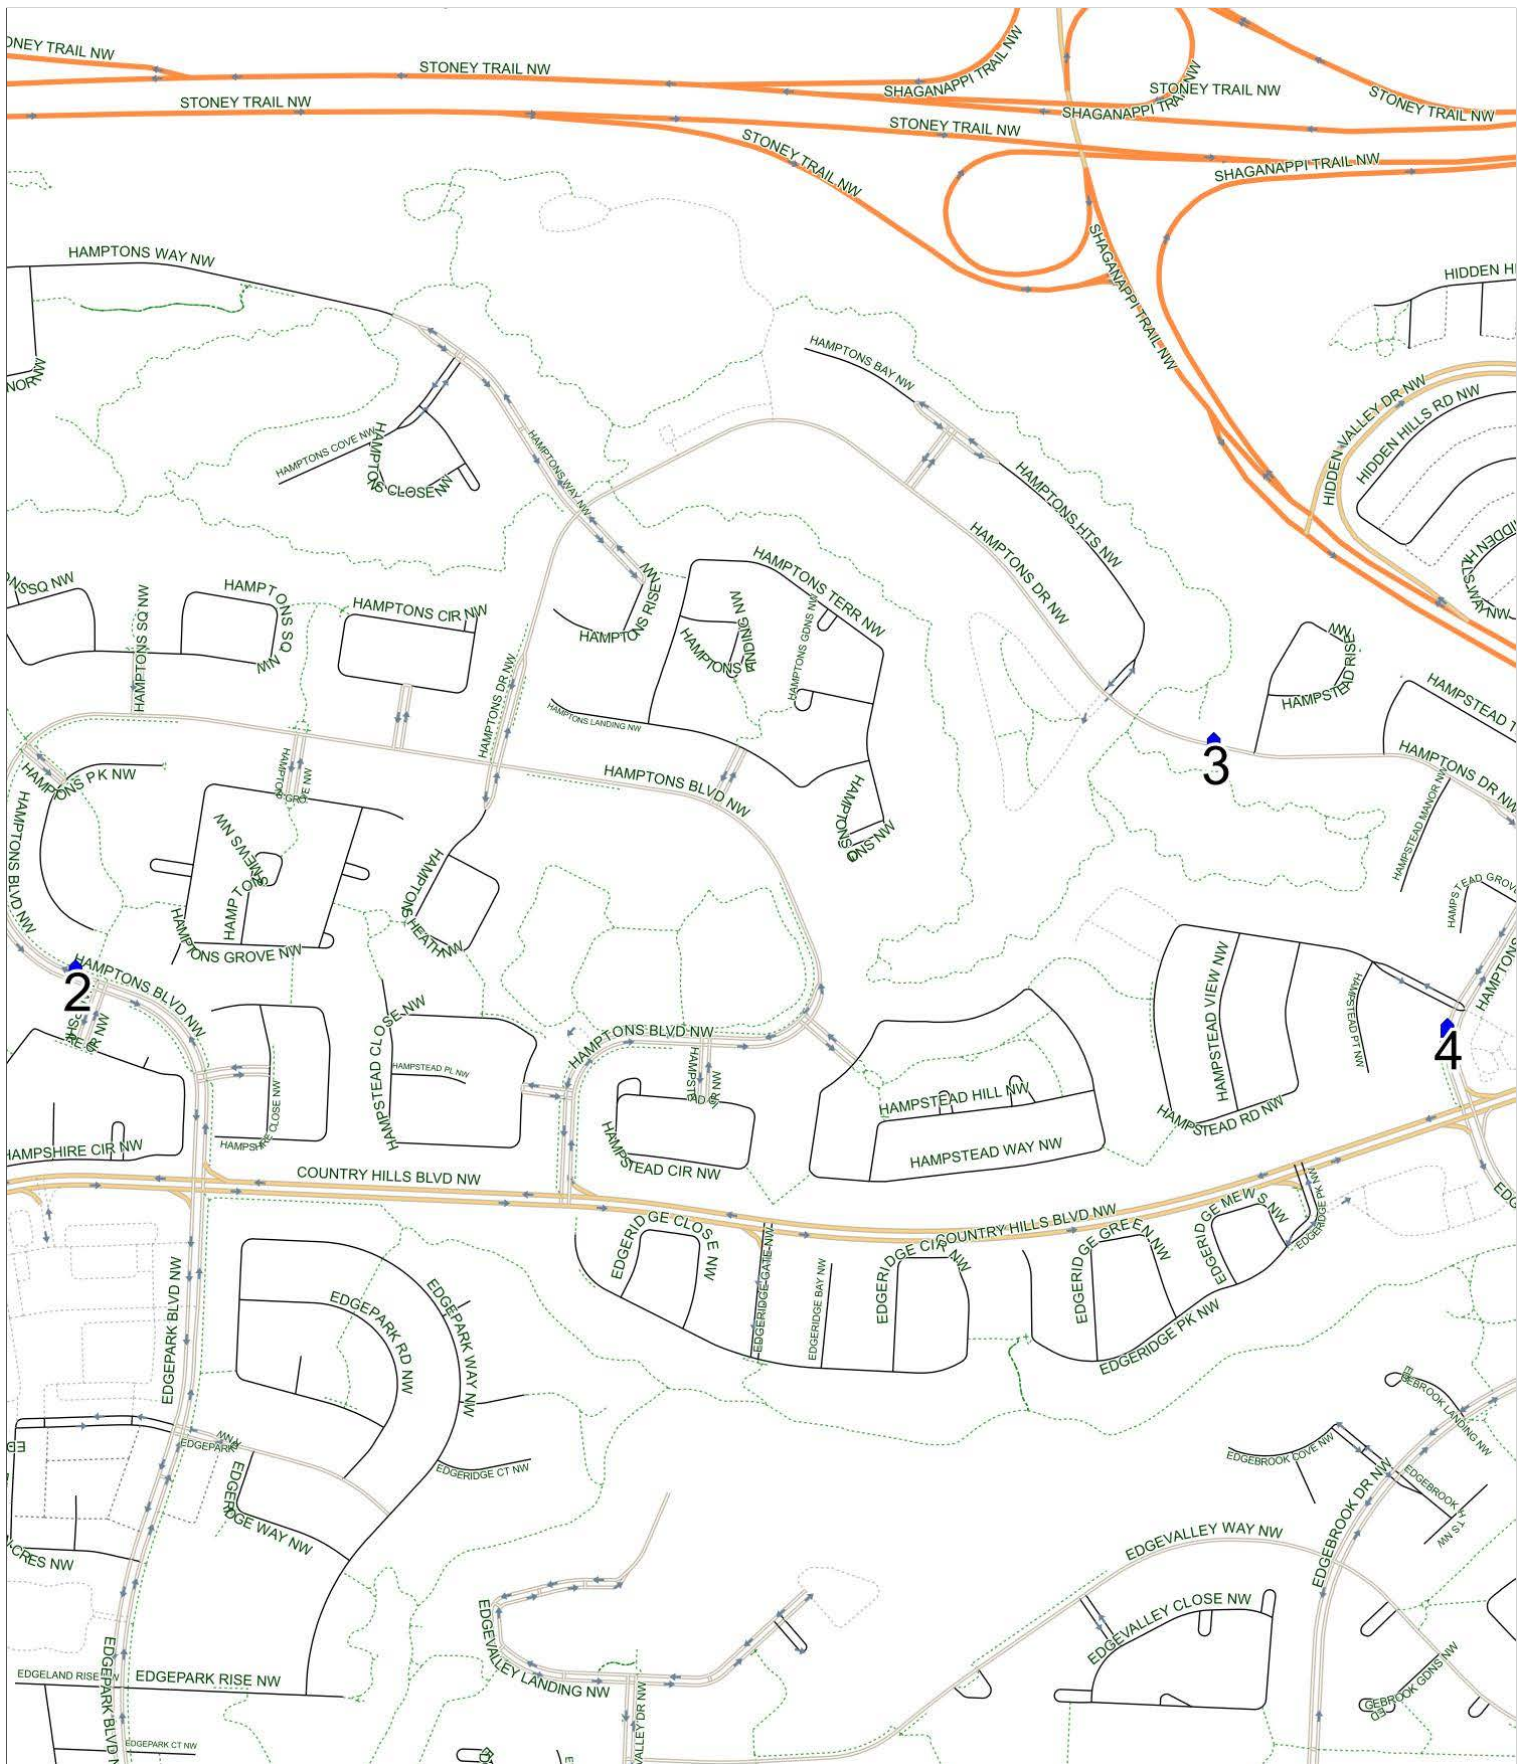

The Hamptons A AM

Operator: Southland - McKnight Yard (403) 205-6688
Description: The Hamptons

Eff: 2019-09-03

#	Time	Description
1	8:09 AM	Southbound Hamptons Drive before Hampstead Rise NW at green space
2	8:13 AM	Southbound Hamptons Drive after Hampstead Road NW at CT stop
3	8:18 AM	Northbound Hamptons Blvd after Hampshire Circle NW at CT stop
4	8:20 AM	The Hamptons School, Eastbound Hamptons Boulevard NW

The Hamptons A PM (MTWR)

Operator: Southland - McKnight Yard (403) 205-6688
Description: The Hamptons

Eff: 2019-09-03

#	Time	Description
1	3:20 PM	The Hamptons School, Eastbound Hamptons Blvd NW
2	3:23 PM	Northbound Hamptons Blvd after Hampshire Circle NW at CT stop
3	3:26 PM	Southbound Hamptons Drive before Hampstead Rise NW at green space
4	3:28 PM	Southbound Hamptons Drive after Hampstead Road NW at CT Stop

The Hamptons A PM (F)

Operator: Southland - McKnight Yard (403) 205-6688
Description: The Hamptons

Eff: 2019-09-03

#	Time	Description
1	12:50 PM	The Hamptons School, Eastbound Hamptons Boulevard NW
2	12:52 PM	Northbound Hamptons Blvd after Hampshire Circle NW at CT stop
3	12:59 PM	Southbound Hamptons Drive before Hampstead Rise NW at green space
4	1:03 PM	Southbound Hamptons Drive after Hampstead Road NW at CT Stop