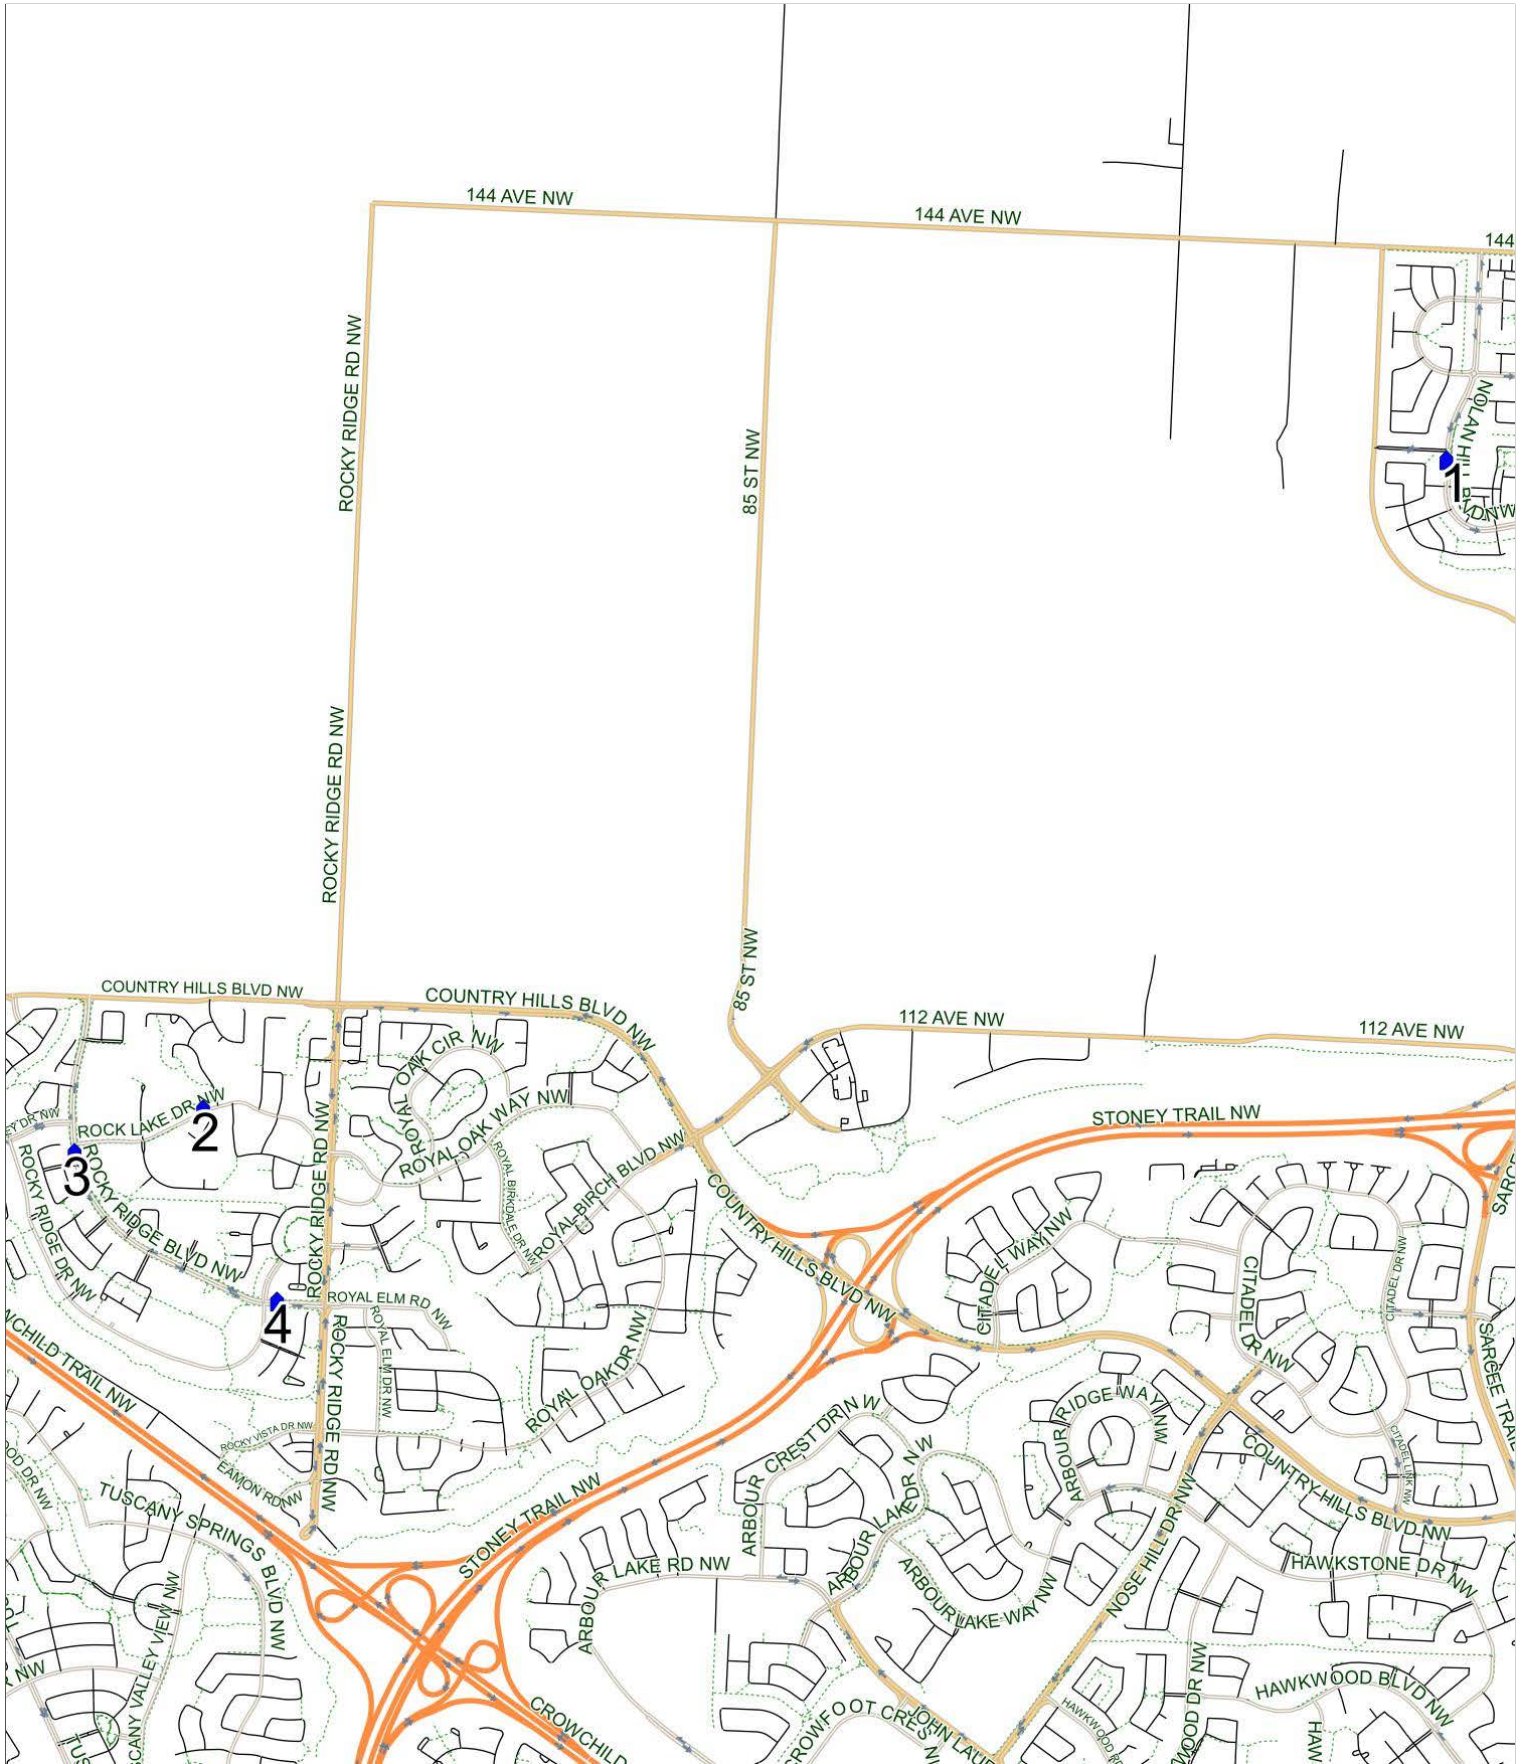

Thomas B. Riley A AM

Operator: Southland - CFB Yard (403) 387-2907
Description: Nolan Hill, Rocky Ridge

Eff: 2019-09-03

#	Time	Description
1	7:10 AM	Southbound Nolan Hill Blvd after Nolan Hill Avenue NW at CT stop
2	7:24 AM	Westbound Rock Lake Drive after Rockcliff Heights NW
3	7:26 AM	Southbound Rocky Ridge Blvd after Rockyvale Drive NW at the CT Stop
4	7:29 AM	Eastbound Rocky Ridge Blvd after Rocky Ridge Drive NW at the CT Stop
5	7:50 AM	Thomas B. Riley School, Southbound 69 Street NW

Thomas B. Riley A PM (MTWR)

Operator: Southland - CFB Yard (403) 387-2907
 Description: Rocky Ridge, Nolan Hill

Eff: 2019-09-03

#	Time	Description
1	2:40 PM	Thomas B. Riley School, Southbound 69 Street NW
2	2:57 PM	Westbound Rock Lake Drive after Rockcliff Heights NW
3	2:59 PM	Southbound Rocky Ridge Blvd after Rockyvale Drive NW at the CT Stop
4	3:01 PM	Eastbound Rocky Ridge Blvd after Rocky Ridge Drive NW at the CT Stop
5	3:19 PM	Southbound Nolan Hill Blvd after Nolan Avenue NW at CT stop

Thomas B. Riley A PM (F)

Operator: Southland - CFB Yard (403) 387-2907
Description: Rocky Ridge, Nolan Hill

Eff: 2019-09-03

#	Time	Description
1	12:10 PM	Thomas B. Riley School, Southbound 69 Street NW
2	12:27 PM	Westbound Rock Lake Drive after Rockcliff Heights NW
3	12:31 PM	Southbound Rocky Ridge Blvd after Rockyvale Drive NW at the CT Stop
4	12:35 PM	Eastbound Rocky Ridge Blvd after Rocky Ridge Drive NW at the CT Stop
5	12:54 PM	Southbound Nolan Hill Blvd after Nolan Avenue NW at CT stop