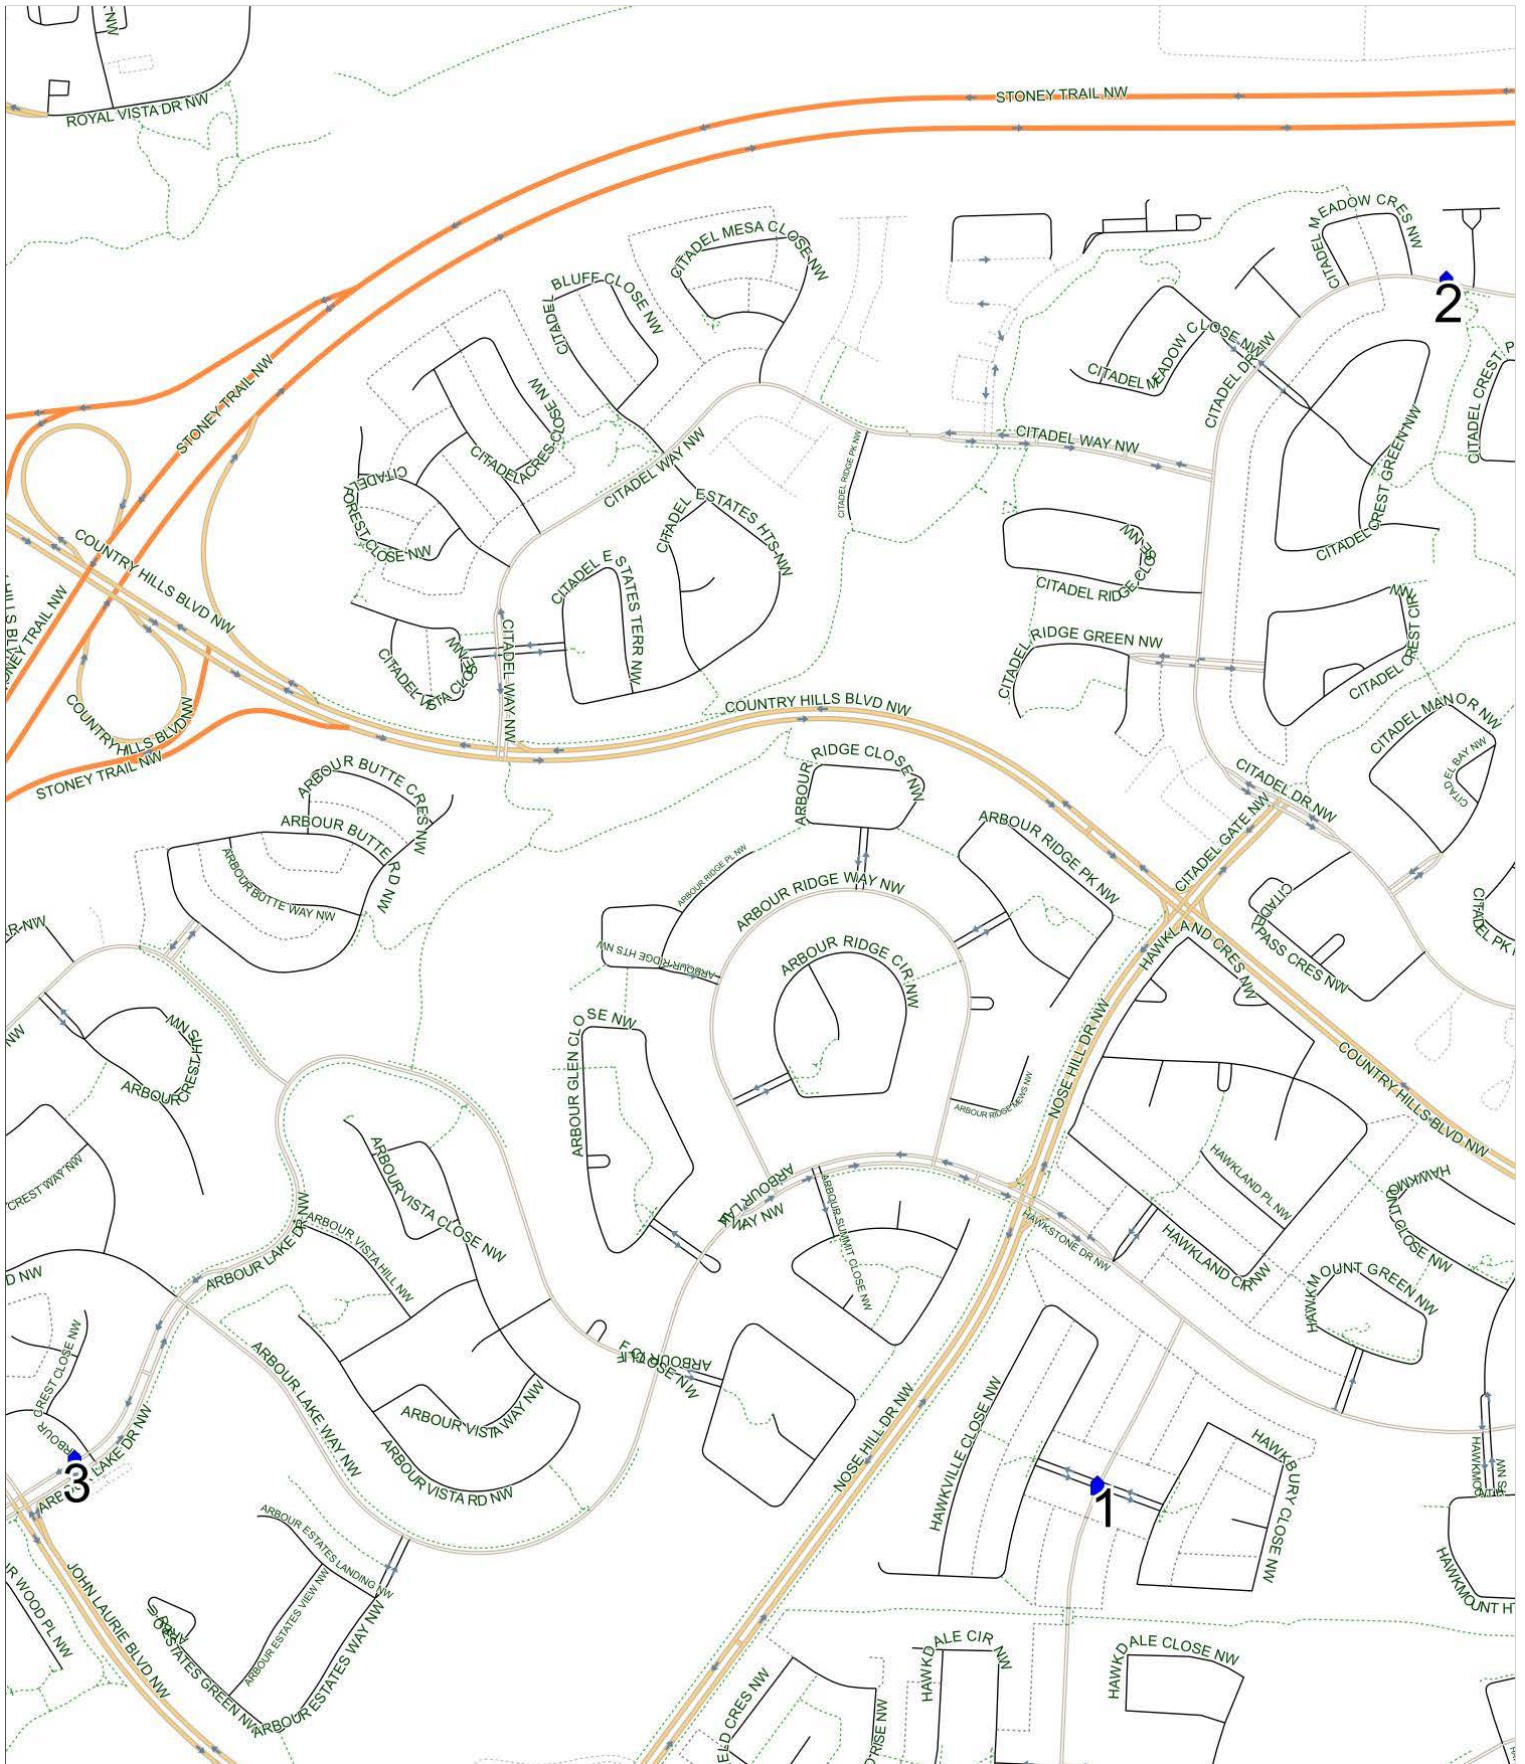

Thomas B. Riley E AM

Operator: Southland - CFB Yard (403) 387-2907
Description: Arbour Lake, Citadel, Hawkwood

Eff: 2019-09-03

#	Time	Description
1	7:22 AM	Northbound Hawkwood Drive after Hawkbury Close NW at the CT Stop
2	7:29 AM	Westbound Citadel Drive after 400 Citadel Meadow Bay NW at the CT STop
3	7:37 AM	Southbound Arbour Lake Drive after Arbour Crest Close NW
4	7:50 AM	Thomas B. Riley School, Southbound 69 Street NW

Thomas B. Riley E PM (MTWR)

Operator: Southland - CFB Yard (403) 387-2907
Description: Arbour Lake, Citadel, Hawkwood

Eff: 2019-09-03

#	Time	Description
1	2:40 PM	Thomas B. Riley School, Southbound 69 Street NW
2	2:55 PM	Northbound Hawkwood Drive after Hawkbury Close NW at the CT Stop
3	3:02 PM	Westbound Citadel Drive after 400 Citadel Meadow Bay NW at the CT Stop
4	3:10 PM	Southbound Arbour Lake Drive after Arbour Crest Close NW

Thomas B. Riley E PM (F)

Operator: Southland - CFB Yard (403) 387-2907
Description: Arbour Lake, Citadel, Hawkwood

Eff: 2019-09-03

#	Time	Description
1	12:10 PM	Thomas B. Riley School, Southbound 69 Street NW
2	12:23 PM	Northbound Hawkwood Drive after Hawkbury Close NW at the CT Stop
3	12:29 PM	Westbound Citadel Drive after 400 Citadel Meadow Bay NW at the CT Stop
4	12:36 PM	Southbound Arbour Lake Drive after Arbour Crest Close NW