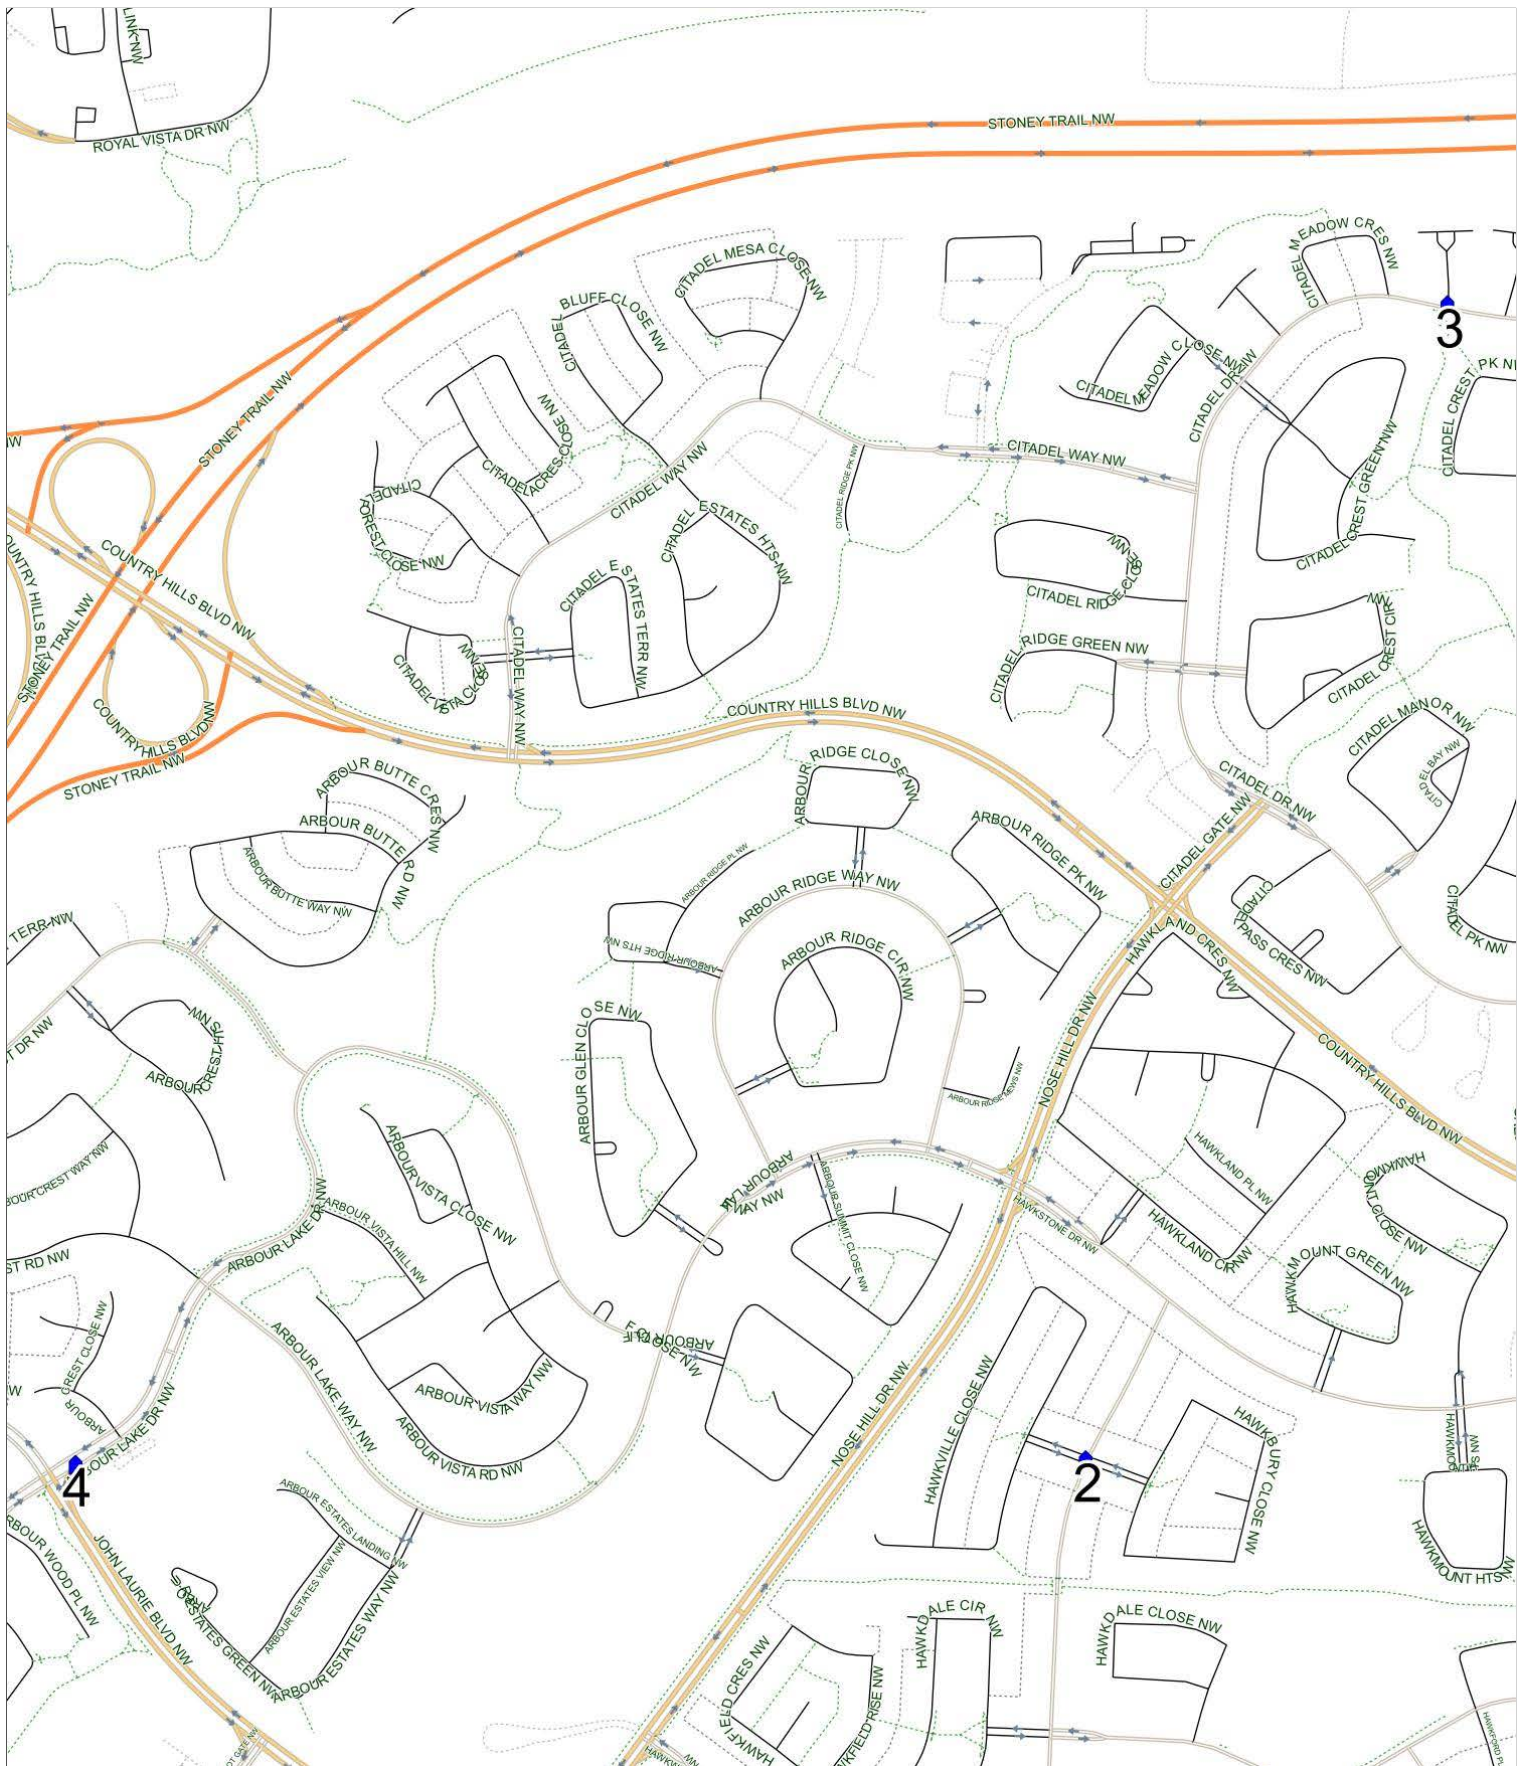

Thomas B. Riley E AM

Operator: Southland - CFB Yard (403) 387-2907
Description: Arbour Lake, Citadel, Hawkwood

Eff: 2019-09-03

#	Time	Description
1	7:22 AM	Northbound Hawkwood Drive after Hawkbury Close NW at the CT Stop
2	7:29 AM	Westbound Citadel Drive after 400 Citadel Meadow Bay NW at the CT STop
3	7:37 AM	Southbound Arbour Lake Drive after Arbour Crest Close NW
4	7:50 AM	Thomas B. Riley School, Southbound 69 Street NW

Thomas B. Riley E PM (MTWR)

Operator: Southland - CFB Yard (403) 387-2907
Description: Arbour Lake, Citadel, Hawkwood

Eff: 2019-09-03

#	Time	Description
1	2:40 PM	Thomas B. Riley School, Southbound 69 Street NW
2	2:55 PM	Northbound Hawkwood Drive after Hawkbury Close NW at the CT Stop
3	3:02 PM	Westbound Citadel Drive after 400 Citadel Meadow Bay NW at the CT Stop
4	3:10 PM	Southbound Arbour Lake Drive after Arbour Crest Close NW

Thomas B. Riley E PM (F)

Operator: Southland - CFB Yard (403) 387-2907
Description: Arbour Lake, Citadel, Hawkwood

Eff: 2019-09-03

#	Time	Description
1	12:10 PM	Thomas B. Riley School, Southbound 69 Street NW
2	12:23 PM	Northbound Hawkwood Drive after Hawkbury Close NW at the CT Stop
3	12:29 PM	Westbound Citadel Drive after 400 Citadel Meadow Bay NW at the CT Stop
4	12:36 PM	Southbound Arbour Lake Drive after Arbour Crest Close NW