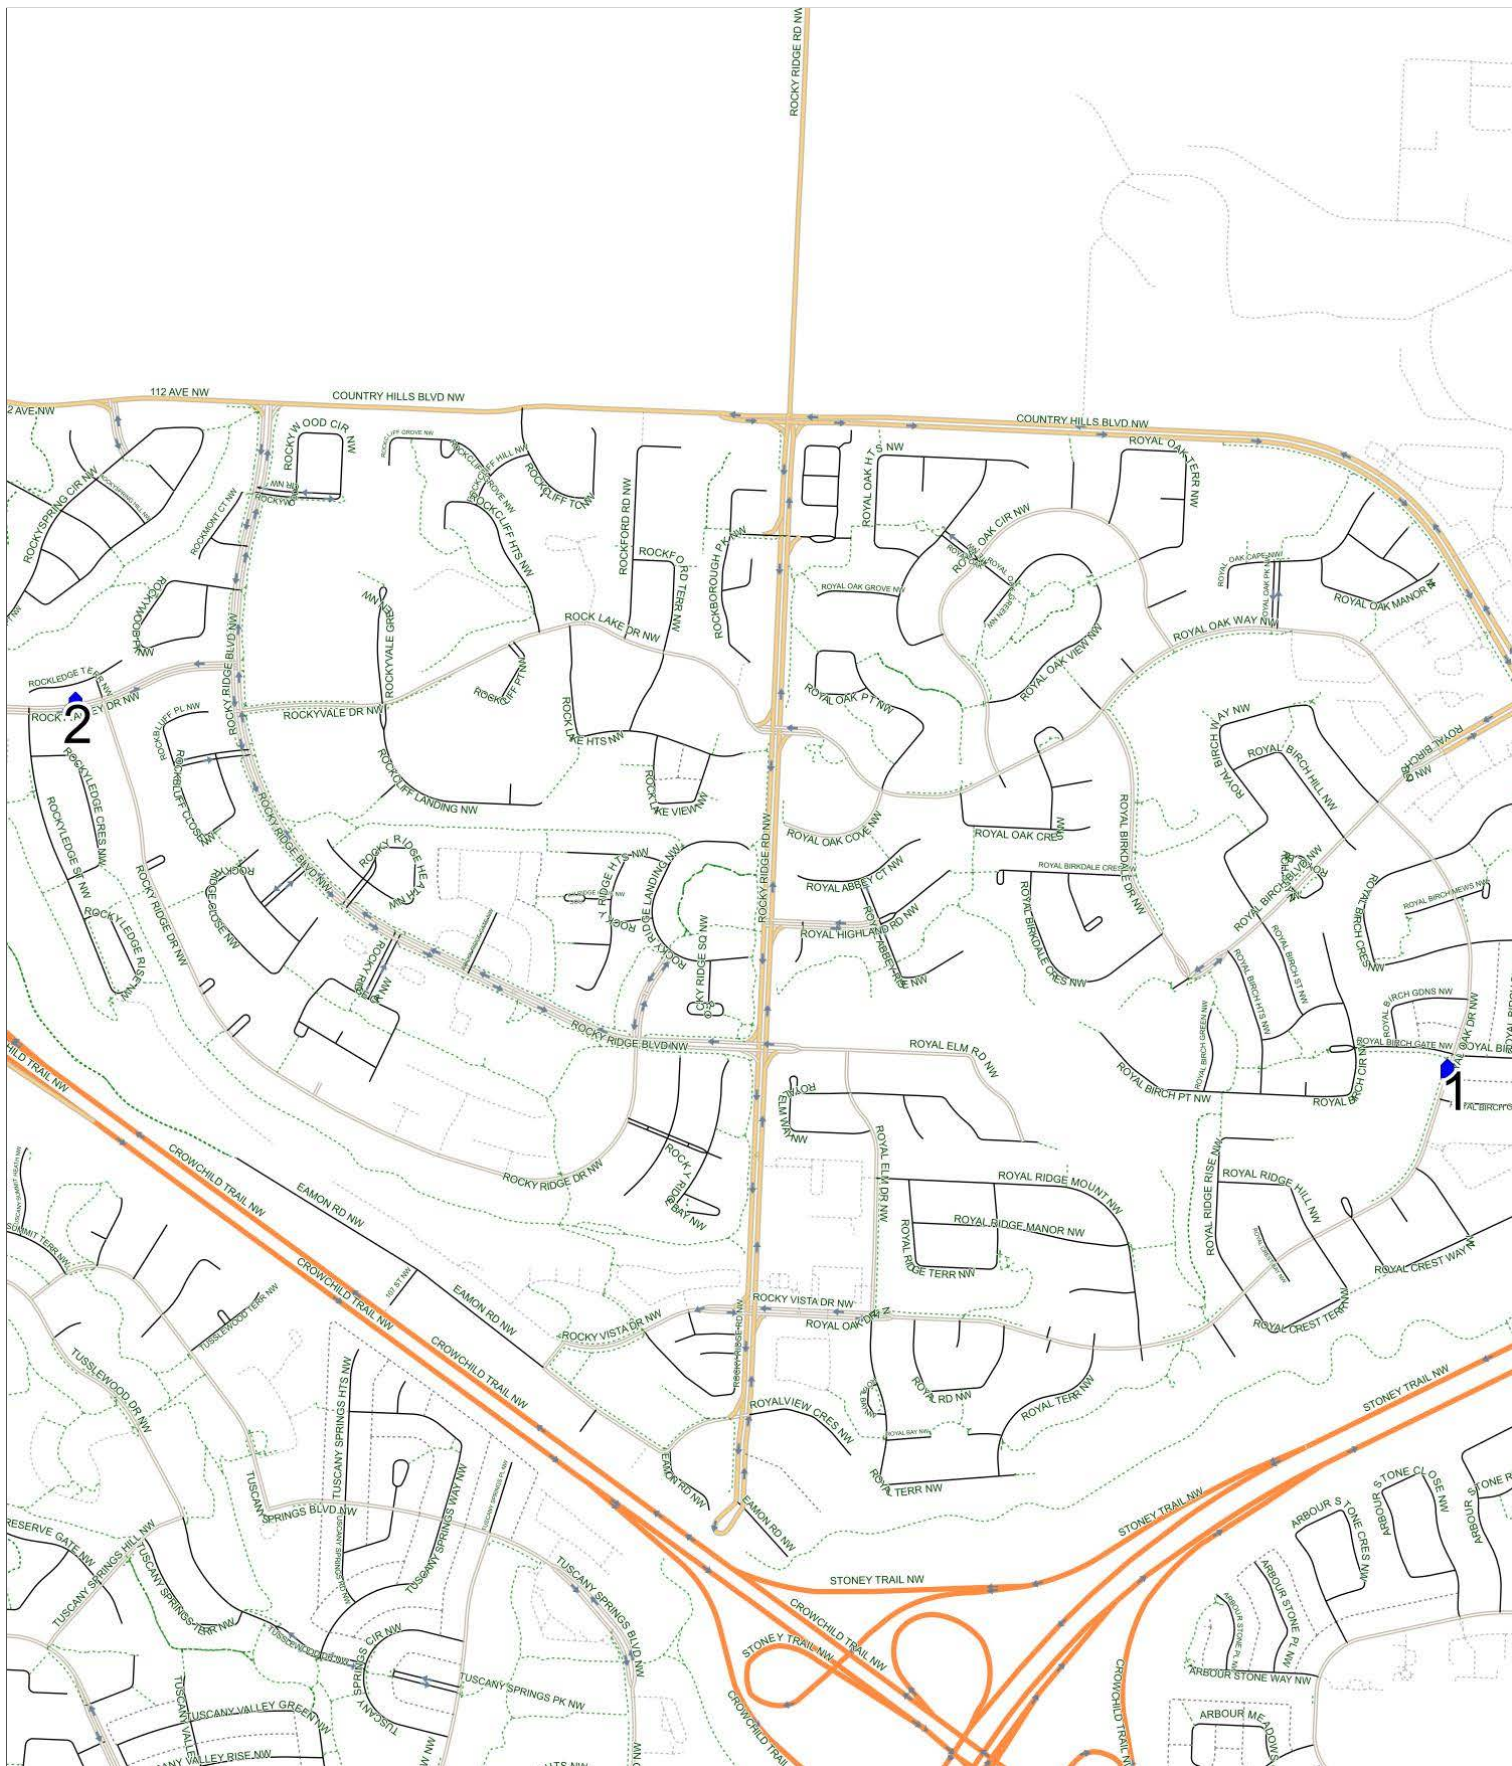

# Tuscany A AM

Operator: Southland - Ogden Yard (403) 253-9323  
Description: Royal Oak/Rocky Ridge

Eff: 2019-09-03

#	Time	Description
1	8:02 AM	Southbound Royal Oak Drive after Royal Birch Gate NW at CT stop
2	8:12 AM	Westbound Rockyvalley Drive after Rockledge Terrace NW at CT stop
3	8:20 AM	Tuscany School, Eastbound Tuscany Drive NW

# Tuscany A PM (MTWR)

Operator: Southland - Ogden Yard (403) 253-9323  
Description: Royal Oak/Rocky Ridge

Eff: 2019-09-03

#	Time	Description
1	3:10 PM	Tuscany School, Eastbound Tuscany Drive NW
2	3:18 PM	Westbound Rockyvalley Drive after Rockledge Terrace NW at CT stop
3	3:29 PM	Northbound Royal Oak Drive after Royal Birch Road NW at CT stop

# Tuscany A PM (F)

Operator: Southland - Ogden Yard (403) 253-9323  
Description: Royal Oak/Rocky Ridge

Eff: 2019-09-03

#	Time	Description
1	12:50 PM	Tuscany School, Eastbound Tuscany Drive NW
2	12:58 PM	Westbound Rockyvalley Drive after Rockledge Terrace NW at CT stop
3	1:09 PM	Northbound Royal Oak Drive after Royal Birch Road NW at CT stop