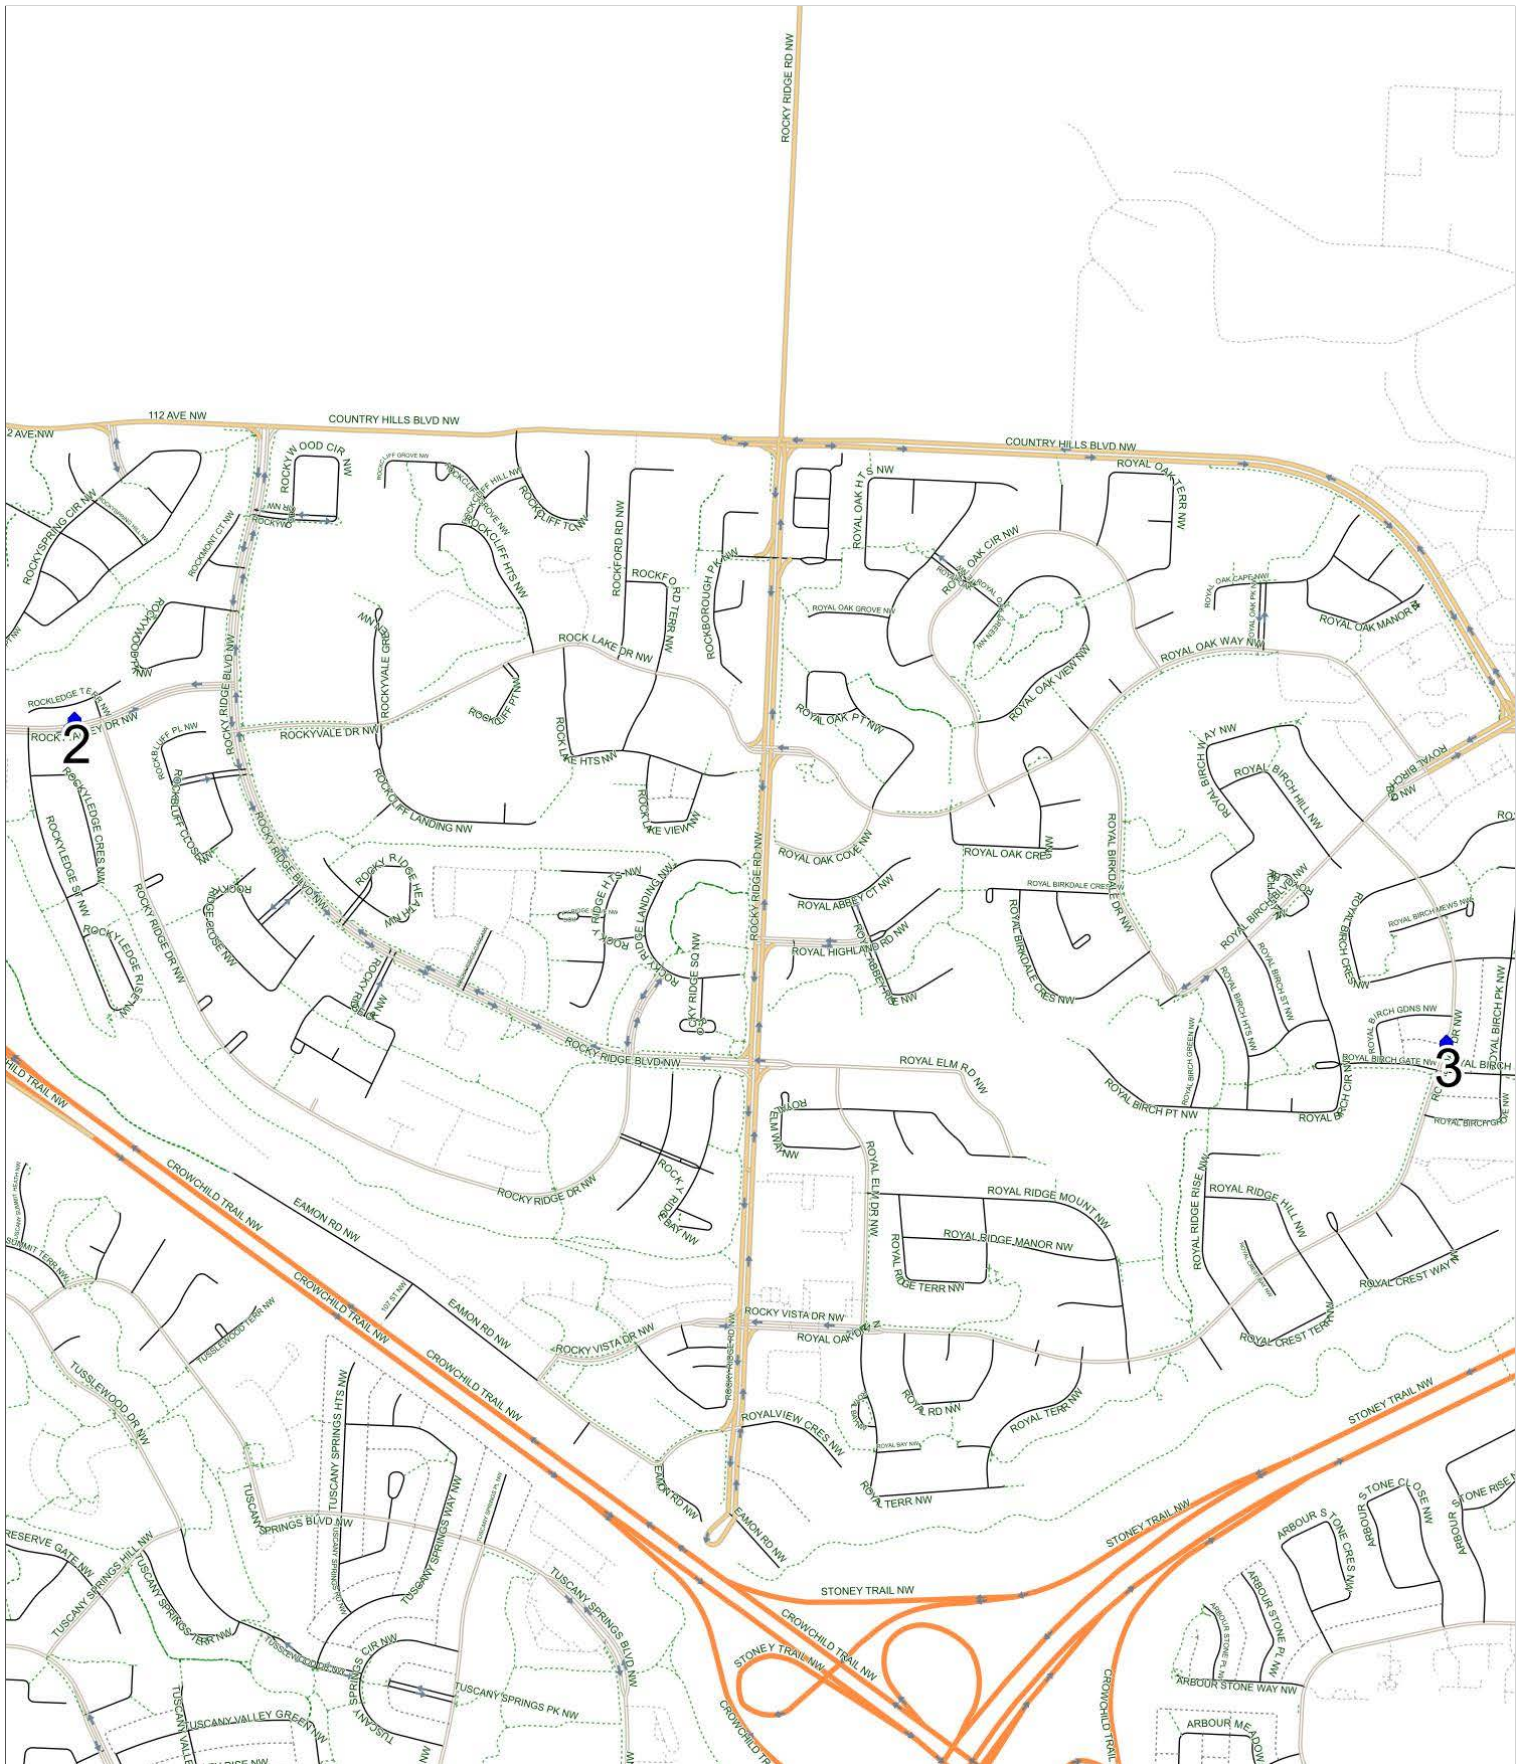

# Tuscany A AM

Operator: Southland - Ogden Yard (403) 253-9323  
Description: Royal Oak/Rocky Ridge

Eff: 2019-09-03

#	Time	Description
1	8:02 AM	Southbound Royal Oak Drive after Royal Birch Gate NW at CT stop
2	8:12 AM	Westbound Rockyvalley Drive after Rockledge Terrace NW at CT stop
3	8:20 AM	Tuscany School, Eastbound Tuscany Drive NW

# Tuscany A PM (MTWR)

Operator: Southland - Ogden Yard (403) 253-9323  
Description: Royal Oak/Rocky Ridge

Eff: 2019-09-03

#	Time	Description
1	3:10 PM	Tuscany School, Eastbound Tuscany Drive NW
2	3:18 PM	Westbound Rockyvalley Drive after Rockledge Terrace NW at CT stop
3	3:29 PM	Northbound Royal Oak Drive after Royal Birch Road NW at CT stop

# Tuscany A PM (F)

Operator: Southland - Ogden Yard (403) 253-9323  
Description: Royal Oak/Rocky Ridge

Eff: 2019-09-03

#	Time	Description
1	12:50 PM	Tuscany School, Eastbound Tuscany Drive NW
2	12:58 PM	Westbound Rockyvalley Drive after Rockledge Terrace NW at CT stop
3	1:09 PM	Northbound Royal Oak Drive after Royal Birch Road NW at CT stop