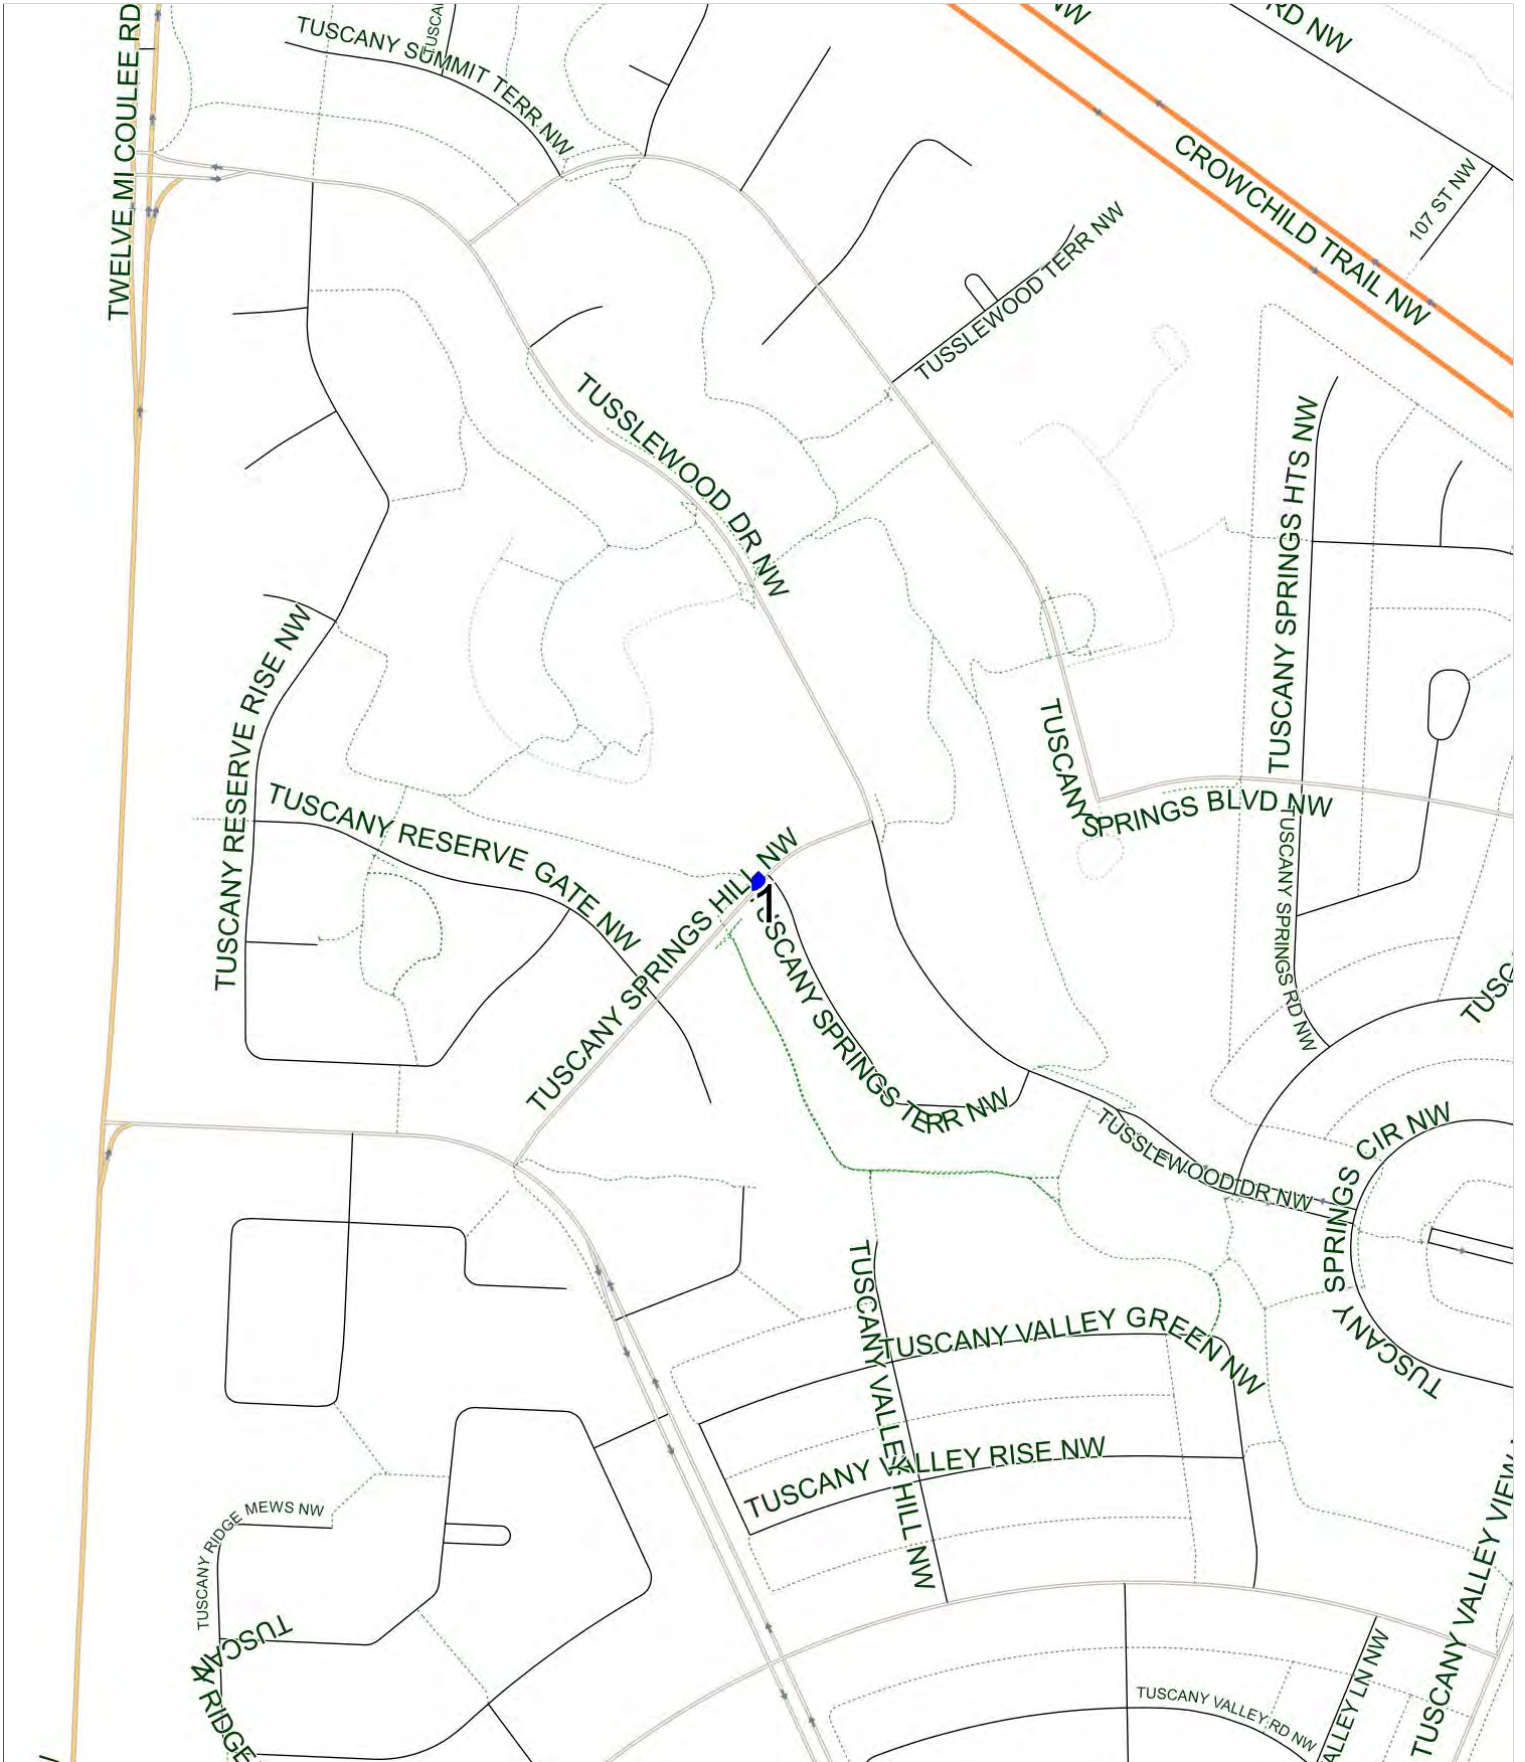

Tuscany B AM

Operator: Southland - Ogden Yard (403) 253-9323
Description: Tuscany

Eff: 2019-09-03

#	Time	Description
1	8:15 AM	Southbound Tuscany Springs Hill after Tusselwood Drive NW at green space
2	8:20 AM	Tuscany School, Eastbound Tuscany Drive NW

Arbour Lake E/T uscany B PM (MTWR)

Operator: Southland - Ogden Yard (403) 253-9323
 Description: Citadel Park, Tuscany

Eff: 2019-09-03

#	Time	Description
1	2:40 PM	Arbour Lake School, Westbound Arbour Lake Road NW
2	3:05 PM	Tuscany School, Eastbound Tuscany Drive NW
3	3:11 PM	Southbound Tuscany Springs Hill after Tuslewood Drive NW at green space
4	3:26 PM	Westbound Citadel Way after Citadel Bluff Close NW at CT stop

Tuscany B PM (F)

Operator: Southland - Ogden Yard (403) 253-9323
Description: Tuscany

Eff: 2019-09-03

#	Time	Description
1	12:50 PM	Tuscany School, Eastbound Tuscany Drive NW
2	12:56 PM	Southbound Tuscany Springs Hill after Tusselwood Drive NW at green space