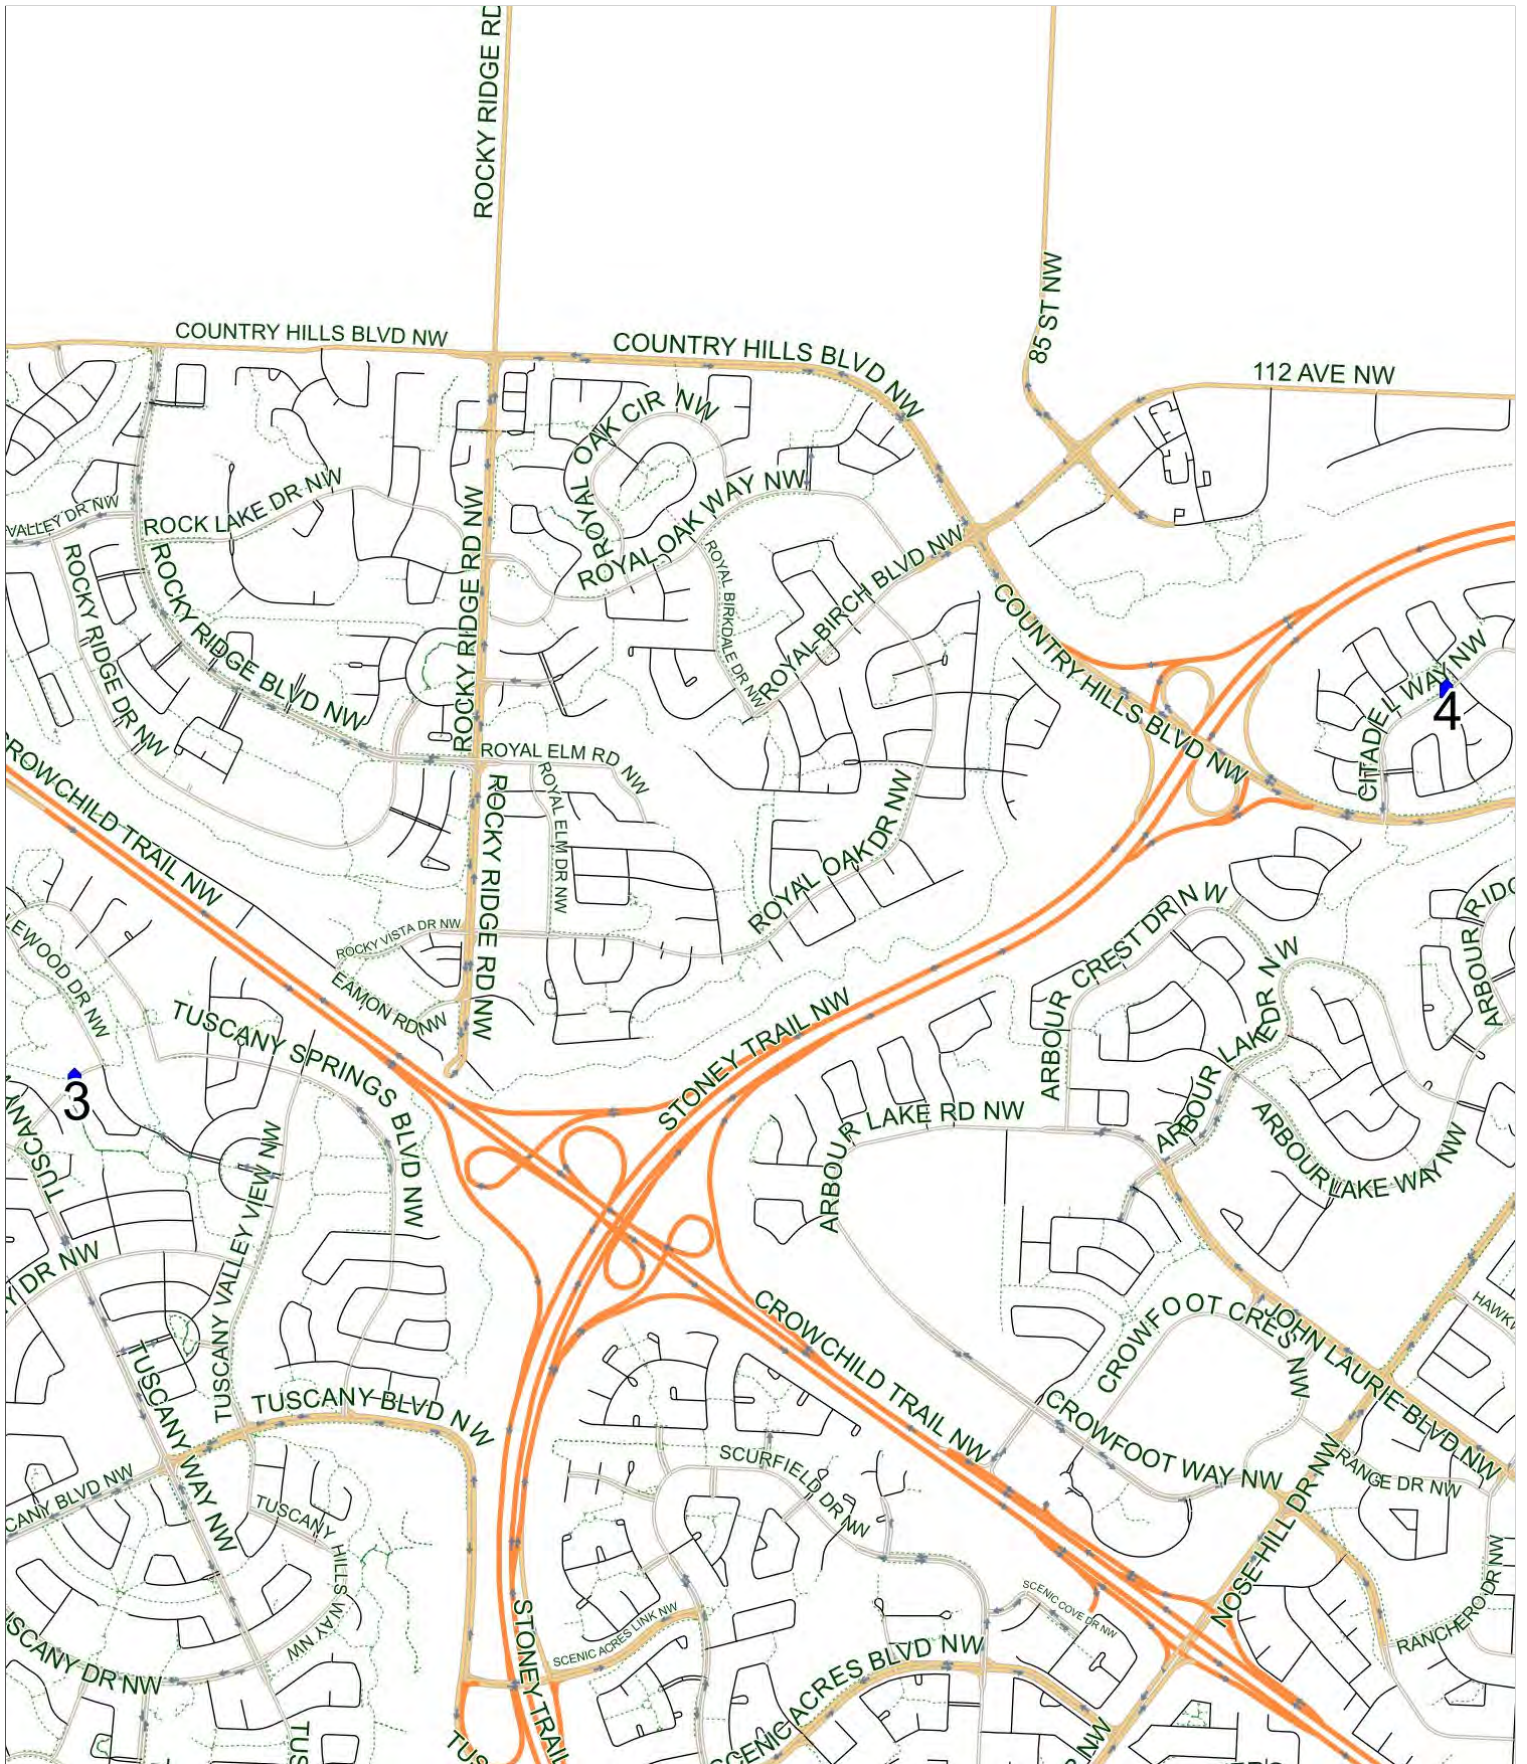

Tuscany B AM

Operator: Southland - Ogden Yard (403) 253-9323
Description: Tuscany

Eff: 2019-09-03

#	Time	Description
1	8:15 AM	Southbound Tuscany Springs Hill after Tusselwood Drive NW at green space
2	8:20 AM	Tuscany School, Eastbound Tuscany Drive NW

Arbour Lake E/T uscany B PM (MTWR)

Operator: Southland - Ogden Yard (403) 253-9323
 Description: Citadel Park, Tuscany

Eff: 2019-09-03

#	Time	Description
1	2:40 PM	Arbour Lake School, Westbound Arbour Lake Road NW
2	3:05 PM	Tuscany School, Eastbound Tuscany Drive NW
3	3:11 PM	Southbound Tuscany Springs Hill after Tuslewood Drive NW at green space
4	3:26 PM	Westbound Citadel Way after Citadel Bluff Close NW at CT stop

Tuscany B PM (F)

Operator: Southland - Ogden Yard (403) 253-9323
Description: Tuscany

Eff: 2019-09-03

#	Time	Description
1	12:50 PM	Tuscany School, Eastbound Tuscany Drive NW
2	12:56 PM	Southbound Tuscany Springs Hill after Tusselwood Drive NW at green space