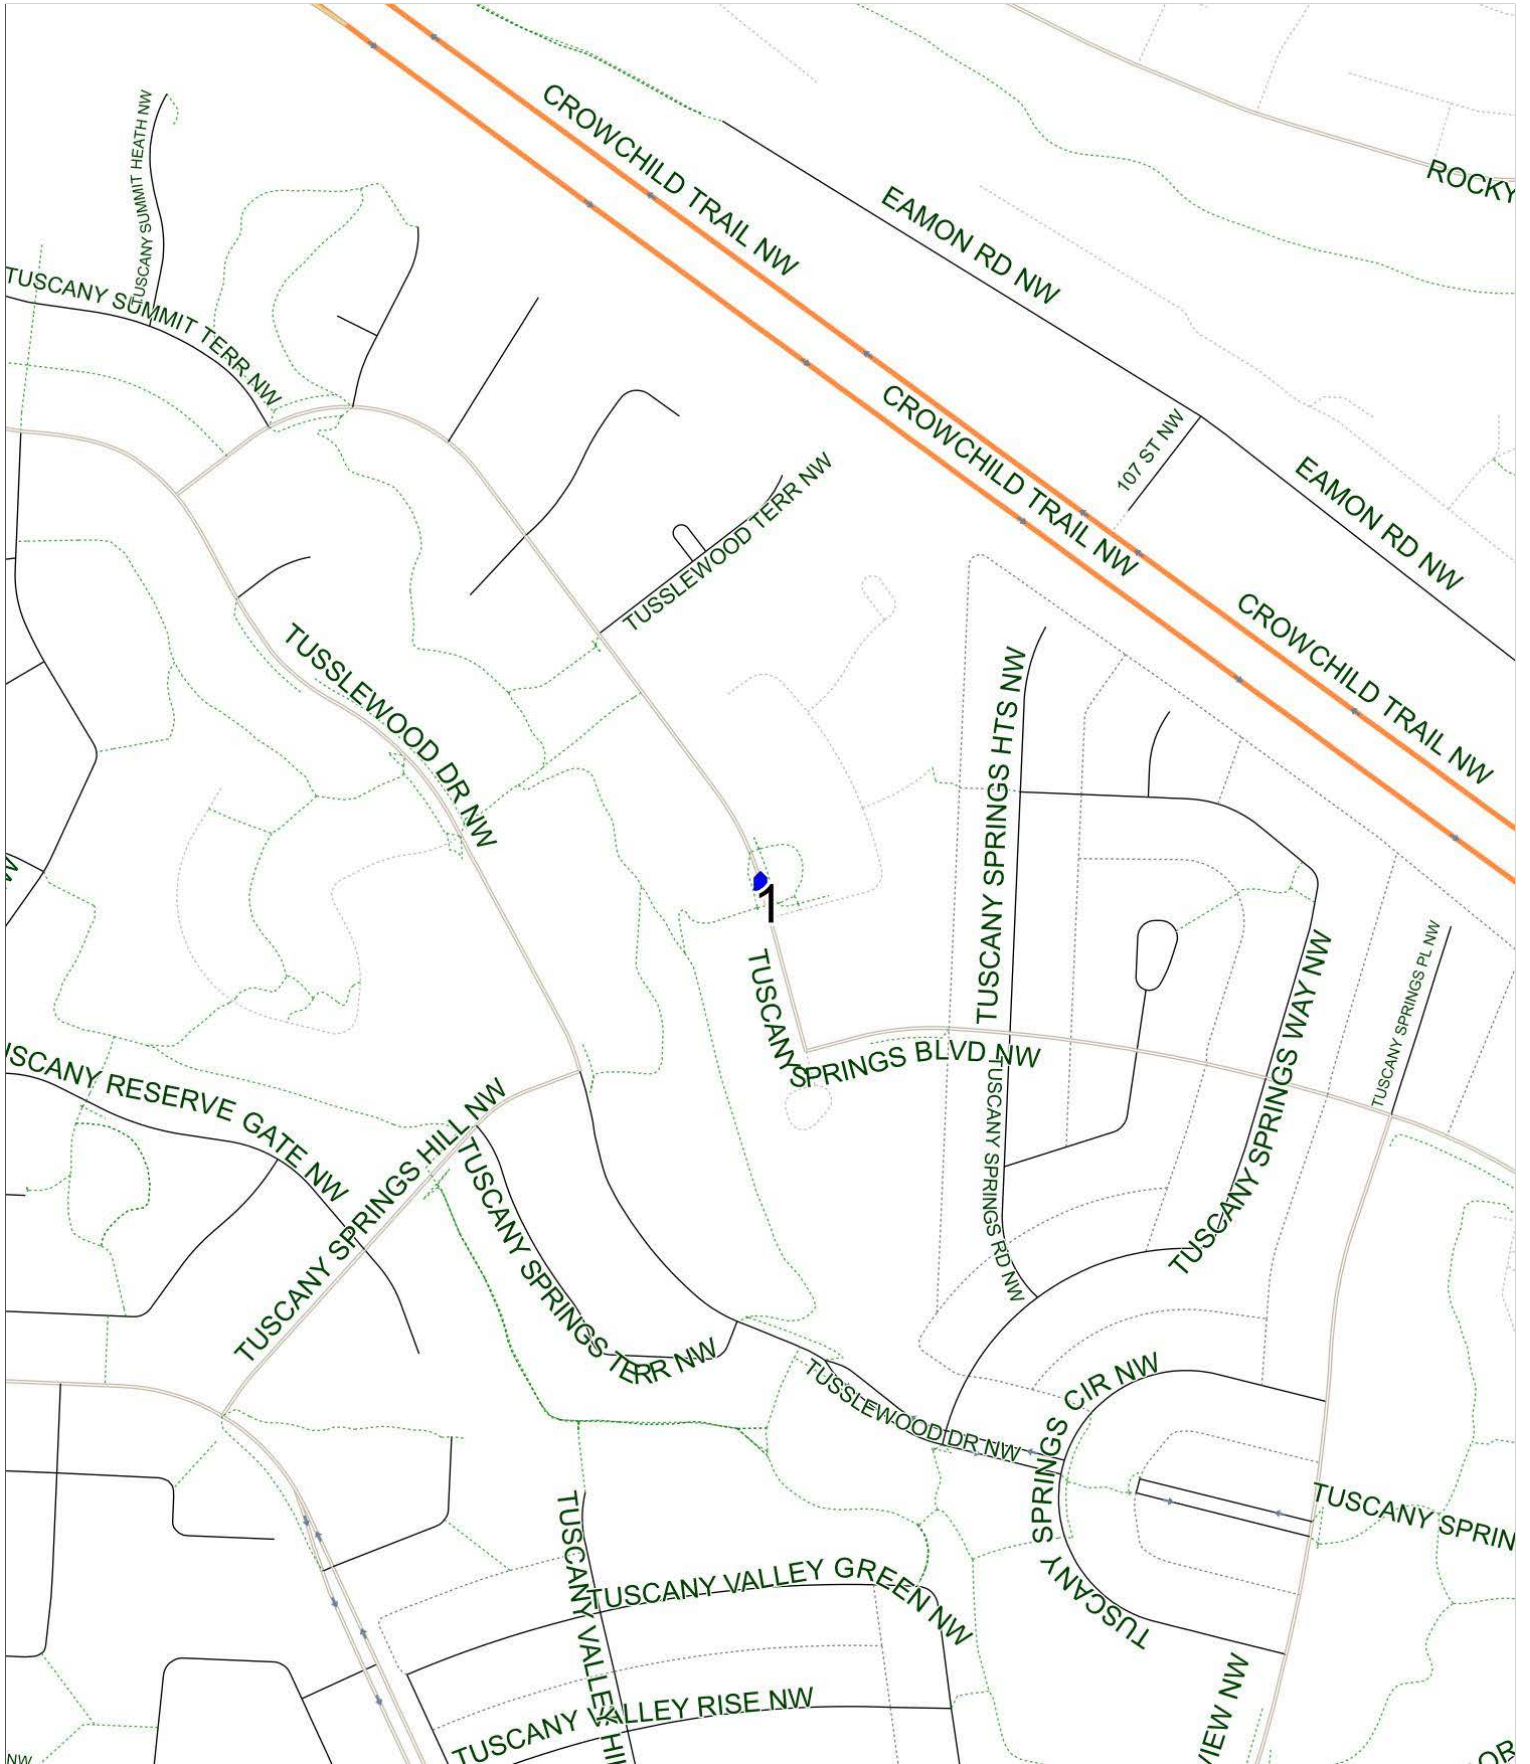

Twelve Mile Coulee A AM

Operator: Southland - Ogden Yard (403) 253-9323
Description: Tuscany

Eff: 2019-09-03

#	Time	Description
1	8:16 AM	Southbound Tuscany Springs Boulevard before Tuslewood View NW at the green space
2	8:20 AM	Twelve Mile Coulee School, Southbound Tuscany Hills Road NW

Twelve Mile Coulee A PM (MTWR)

Operator: Southland - Ogden Yard (403) 253-9323
Description: Tuscany

Eff: 2019-09-03

#	Time	Description
1	3:20 PM	Twelve Mile Coulee School, Southbound Tuscany Hills Road NW
2	3:25 PM	Northbound Tuscany Springs Blvd after Tuslewood View NW at CT Stop

Twelve Mile Coulee A PM (F)

Operator: Southland - Ogden Yard (403) 253-9323
Description: Tuscany

Eff: 2019-09-03

#	Time	Description
1	12:40 PM	Twelve Mile Coulee School, Southbound Tuscany Hills Road NW
2	12:45 PM	Northbound Tuscany Springs Blvd after Tuslewood View NW at CT Stop