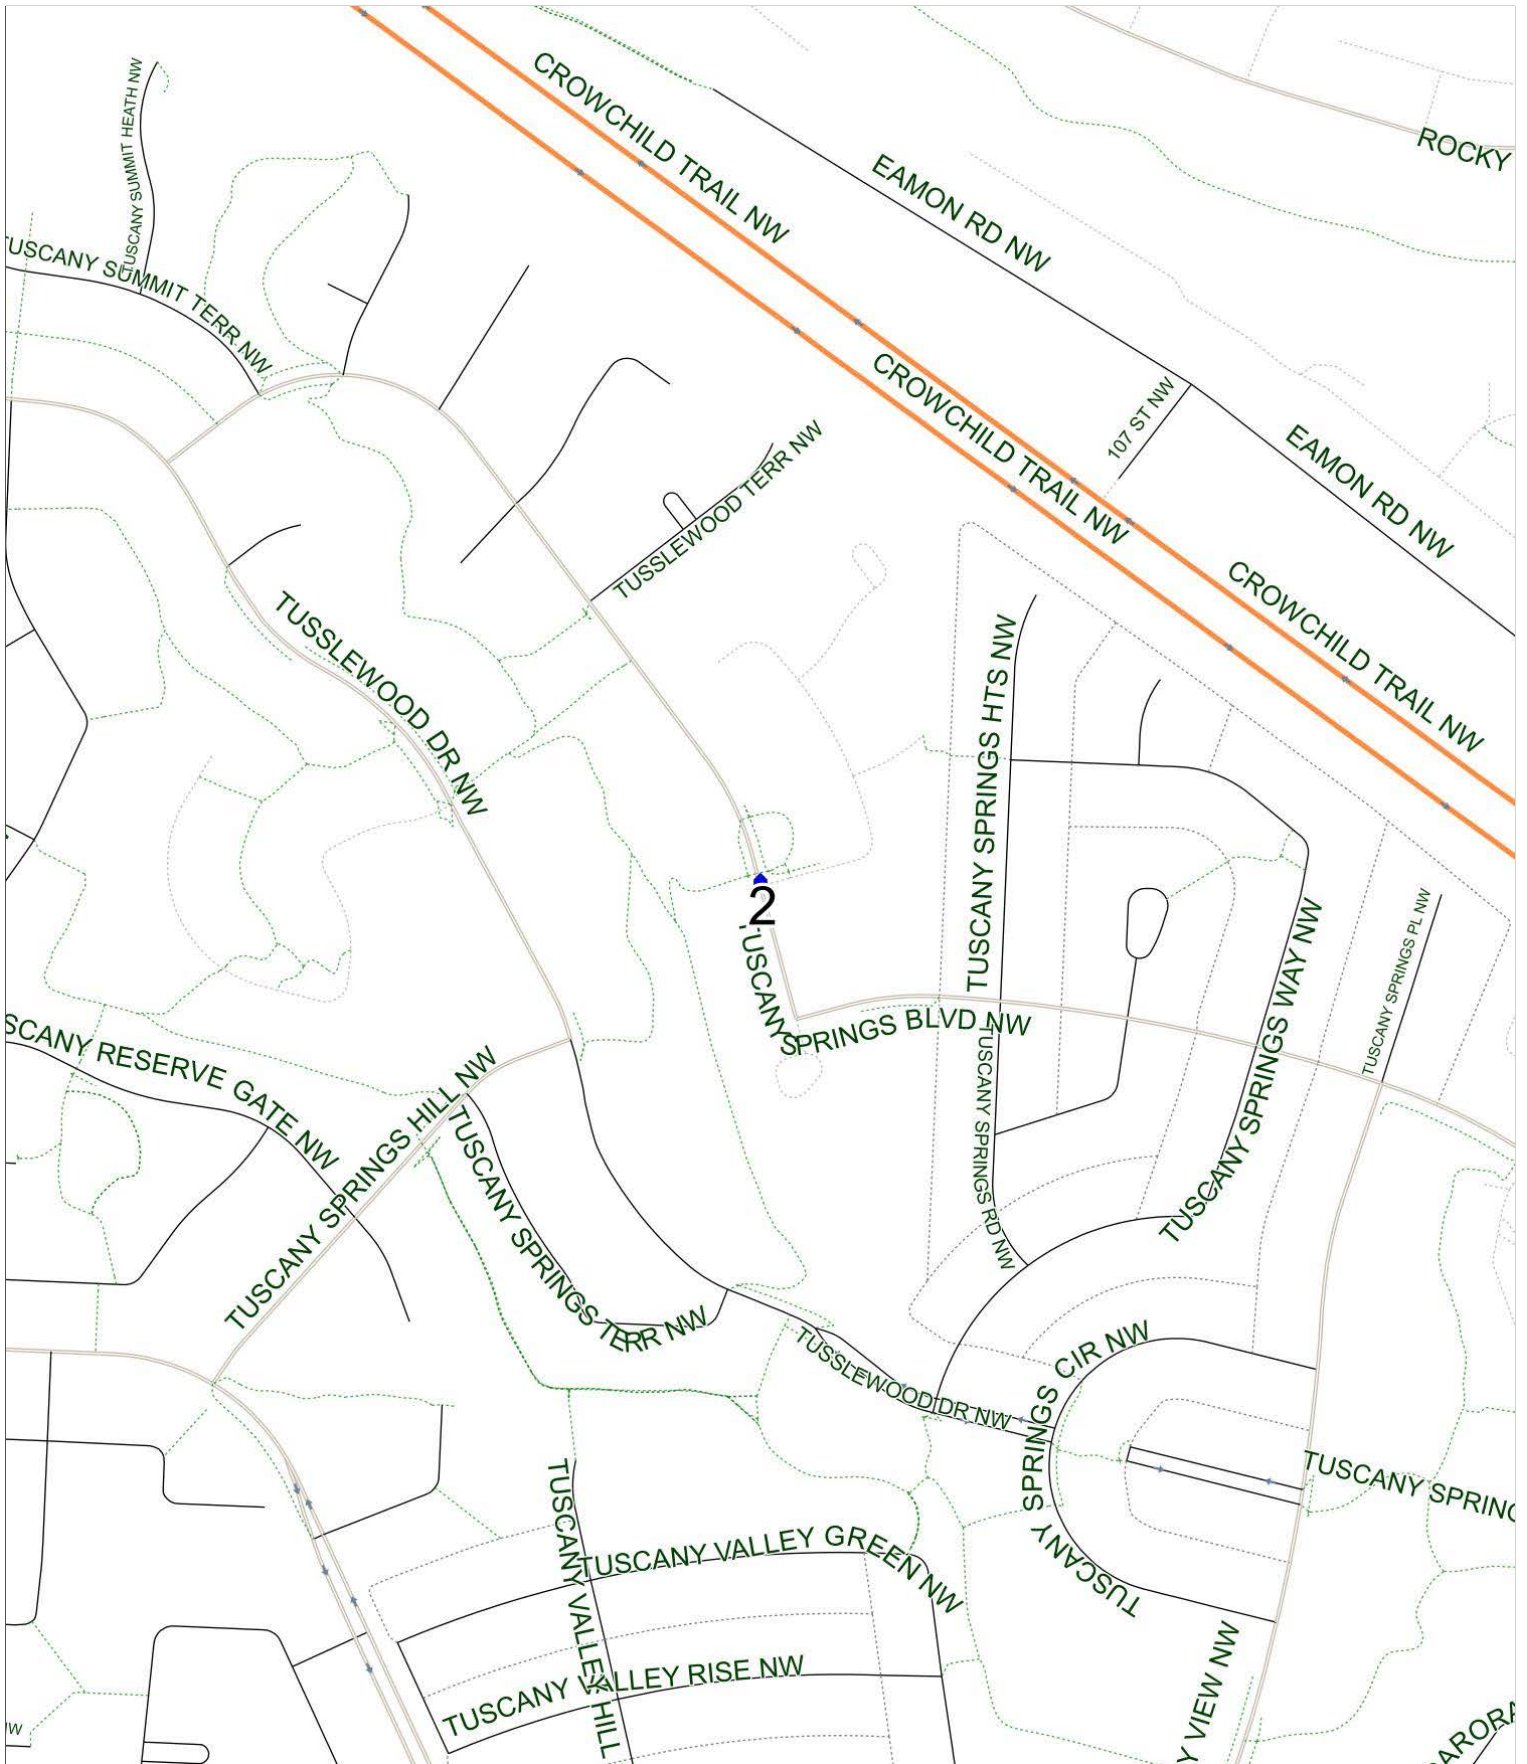

Twelve Mile Coulee A AM

Operator: Southland - Ogden Yard (403) 253-9323
Description: Tuscany

Eff: 2019-09-03

#	Time	Description
1	8:16 AM	Southbound Tuscany Springs Boulevard before Tuslewood View NW at the green space
2	8:20 AM	Twelve Mile Coulee School, Southbound Tuscany Hills Road NW

Twelve Mile Coulee A PM (MTWR)

Operator: Southland - Ogden Yard (403) 253-9323
Description: Tuscany

Eff: 2019-09-03

#	Time	Description
1	3:20 PM	Twelve Mile Coulee School, Southbound Tuscany Hills Road NW
2	3:25 PM	Northbound Tuscany Springs Blvd after Tuslewood View NW at CT Stop

Twelve Mile Coulee A PM (F)

Operator: Southland - Ogden Yard (403) 253-9323
Description: Tuscany

Eff: 2019-09-03

#	Time	Description
1	12:40 PM	Twelve Mile Coulee School, Southbound Tuscany Hills Road NW
2	12:45 PM	Northbound Tuscany Springs Blvd after Tuslewood View NW at CT Stop