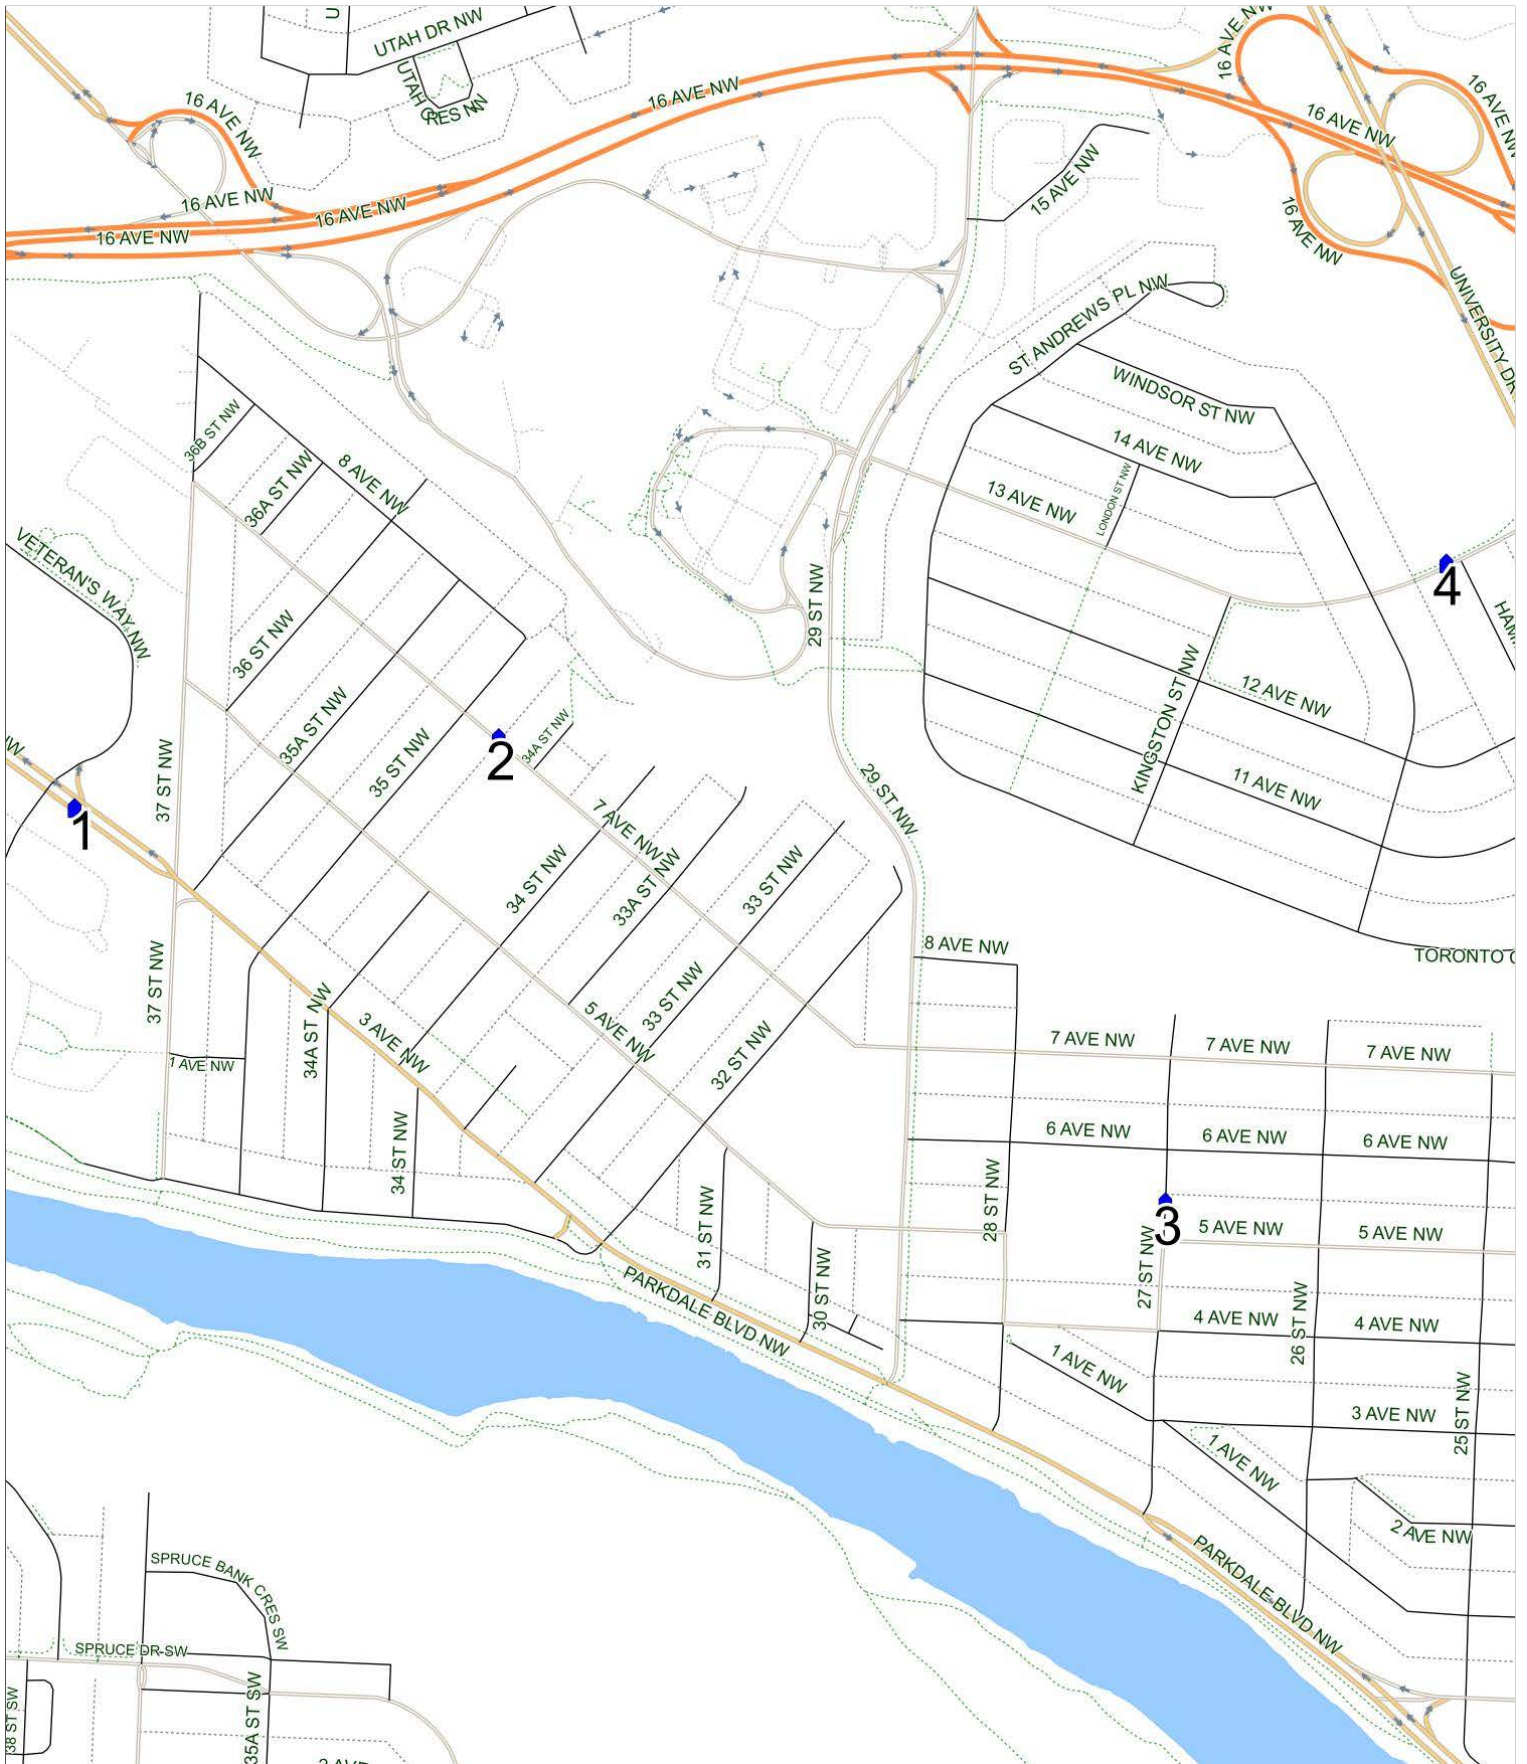

University A AM

Operator: Southland - CFB Yard (403) 387-2907
Description: Parkdale, St. Andrews Heights

Eff: 2019-09-03

#	Time	Description
1	7:27 AM	Eastbound Bowness Road after Point Drive NW (east arm) at CT Stop
2	7:31 AM	Eastbound 7 Avenue after 35 Street NW after the alley
3	7:35 AM	Southbound 27 Street after 6 Avenue NW at the CT Stop
4	7:40 AM	Westbound 13 Avenue after Hamilton Street NW at the Community Centre
5	7:50 AM	University School, Northbound Utah Drive NW

University A PM (MTWR)

Operator: Southland - CFB Yard (403) 387-2907
Description: Parkdale, St. Andrews Heights

Eff: 2019-09-03

#	Time	Description
1	2:40 PM	University School, Northbound Utah Drive NW
2	2:48 PM	Eastbound 13 Avenue after Windsor Street NW
3	2:53 PM	Northbound 27 Street before 6 Avenue NW
4	2:56 PM	Westbound 7 Avenue before 35 Street NW
5	3:00 PM	Eastbound Bowness Road after Point Drive (east arm) NW at CT Stop

University A PM (F)

Operator: Southland - CFB Yard (403) 387-2907
Description: Parkdale, St. Andrews Heights

Eff: 2019-09-03

#	Time	Description
1	12:15 PM	University School, Northbound Utah Drive NW
2	12:23 PM	Eastbound 13 Avenue after Windsor Street NW
3	12:28 PM	Northbound 27 Street before 6 Avenue NW
4	12:35 PM	Westbound 7 Avenue before 35 Street NW
5	12:42 PM	Eastbound Bowness Road after Point Drive (east arm) NW at CT Stop