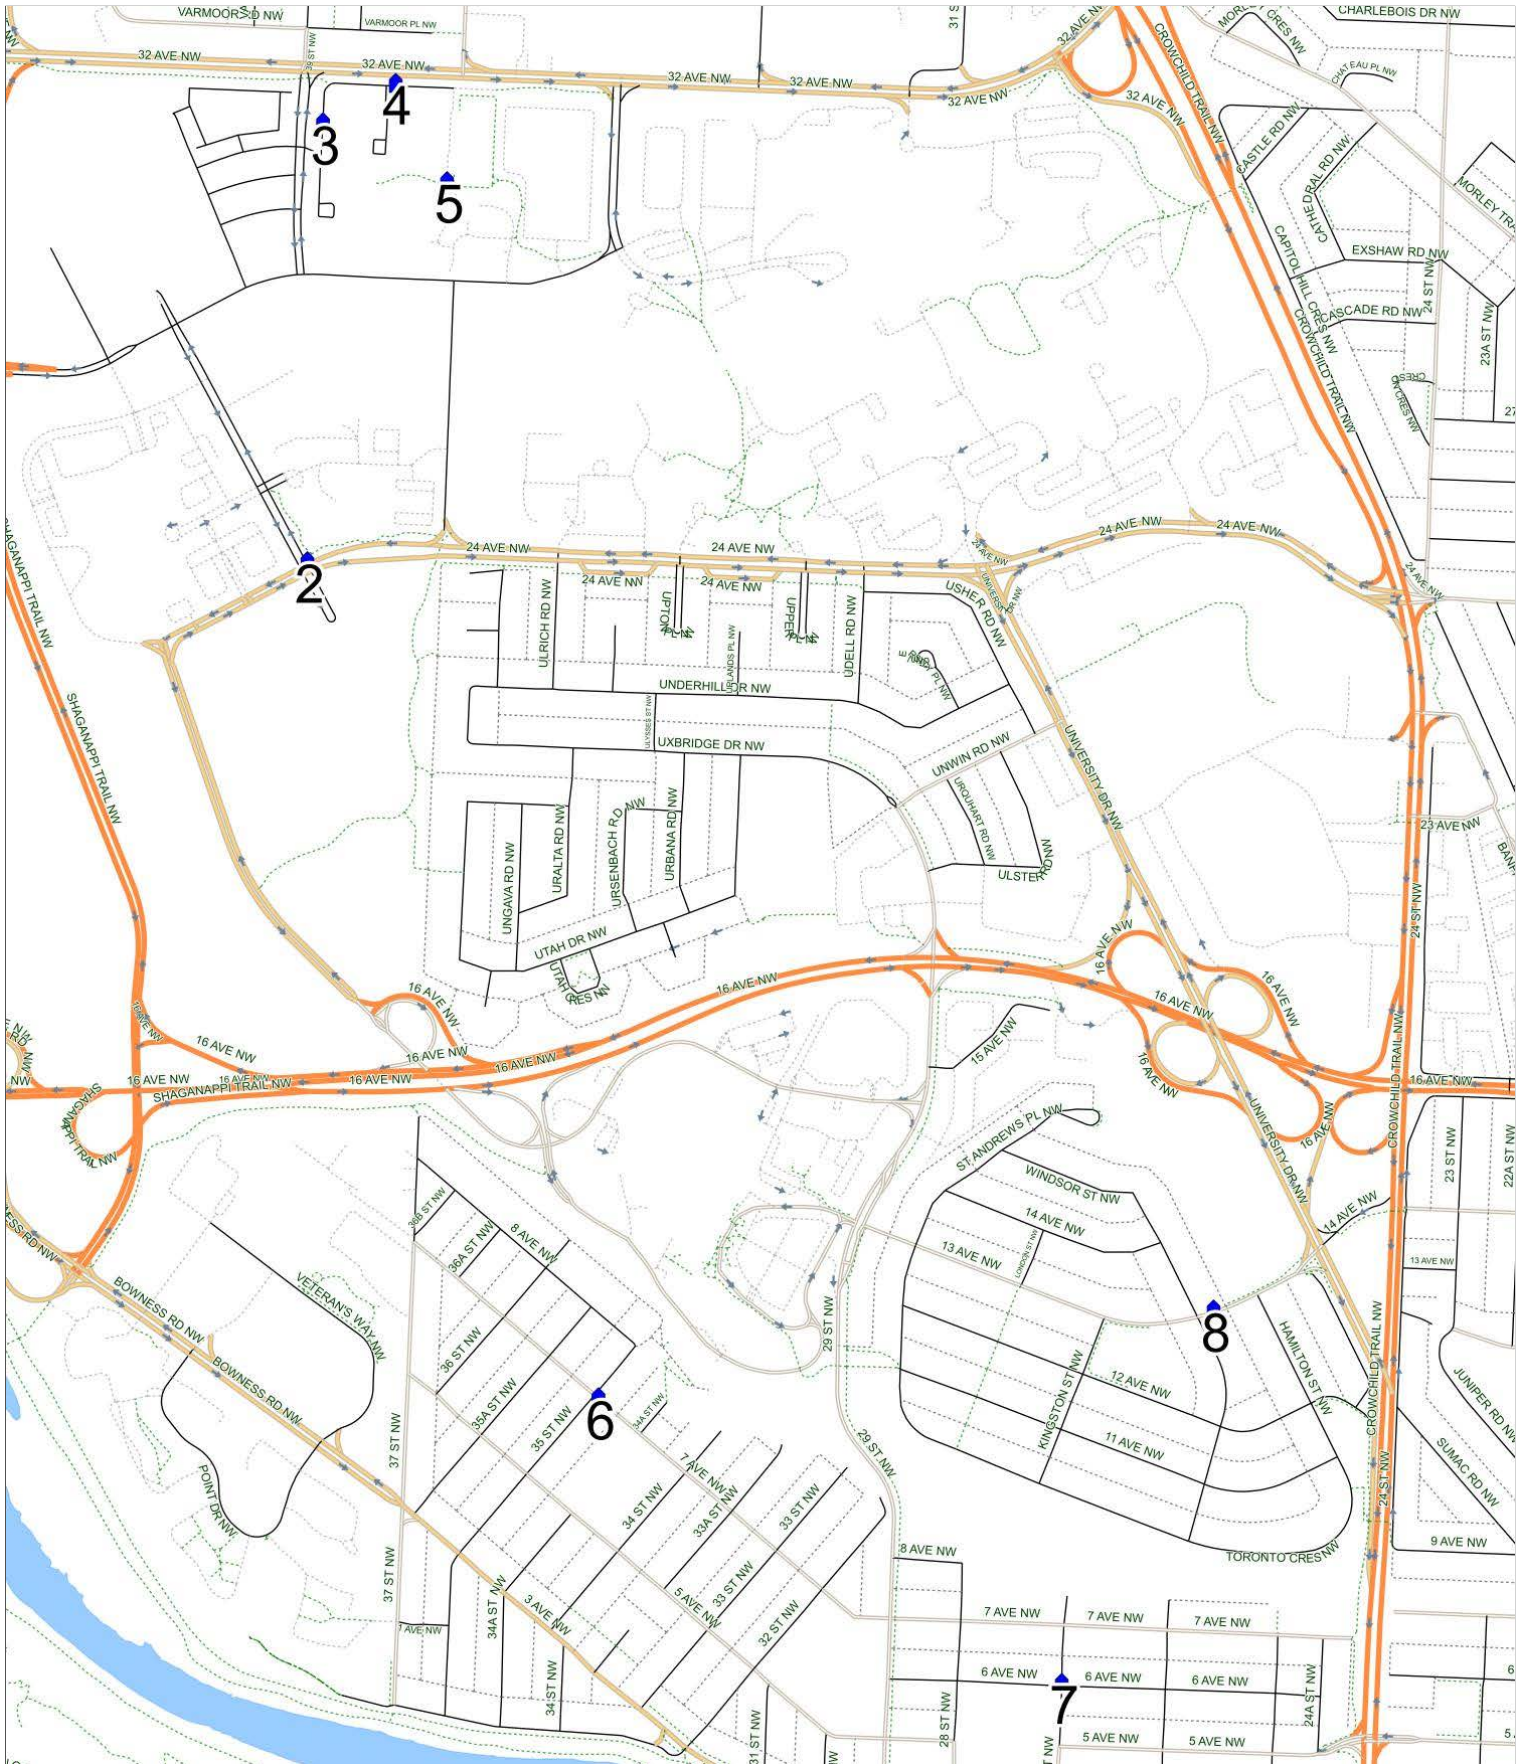

## University kdg AM A (MTWR)

Operator: Southland - CFB Yard (403) 387-2907  
 Description: Parkdale, St. Andrews Heights, University Housing

Eff: 2019-09-05

#	Time	Description
1	11:00 AM	University School, Northbound Utah Drive NW
2	11:03 AM	Northbound West Campus Place before 24 Avenue NW at Ronald McDonald House (school will notify driver when this stop is required)
3	11:07 AM	Northbound Varley Drive after Casson Green NW
4	11:09 AM	Eastbound Varley Drive after Harris Place NW
5	11:11 AM	Northbound Jackson Place NW (in University Housing) at the turnaround
6	11:21 AM	Eastbound 7 Avenue after 35 Street NW after the alleyW
7	11:25 AM	Southbound 27 Street after 6 Avenue NW at the CT Stop
8	11:30 AM	Eastbound 13 Avenue after Windsor Street NW

## University kdg AM A (F)

Operator: Southland - CFB Yard (403) 387-2907  
 Description: Parkdale, St. Andrews Heights, University Housing

Eff: 2019-09-05

#	Time	Description
1	11:00 AM	University School, Northbound Utah Drive NW
2	11:03 AM	Northbound West Campus Place before 24 Avenue NW at Ronald McDonald House (school will notify driver when this stop is required)
3	11:07 AM	Northbound Varley Drive after Casson Green NW
4	11:09 AM	Eastbound Varley Drive after Harris Place NW
5	11:11 AM	Northbound Jackson Place NW (in University Housing) at the turnaround
6	11:22 AM	Southbound 27 Street after 6 Avenue NW at the CT Stop
7	11:27 AM	Eastbound 13 Avenue after Windsor Street NW
8	11:34 AM	Eastbound 7 Avenue after 35 Street NW after the alleyW