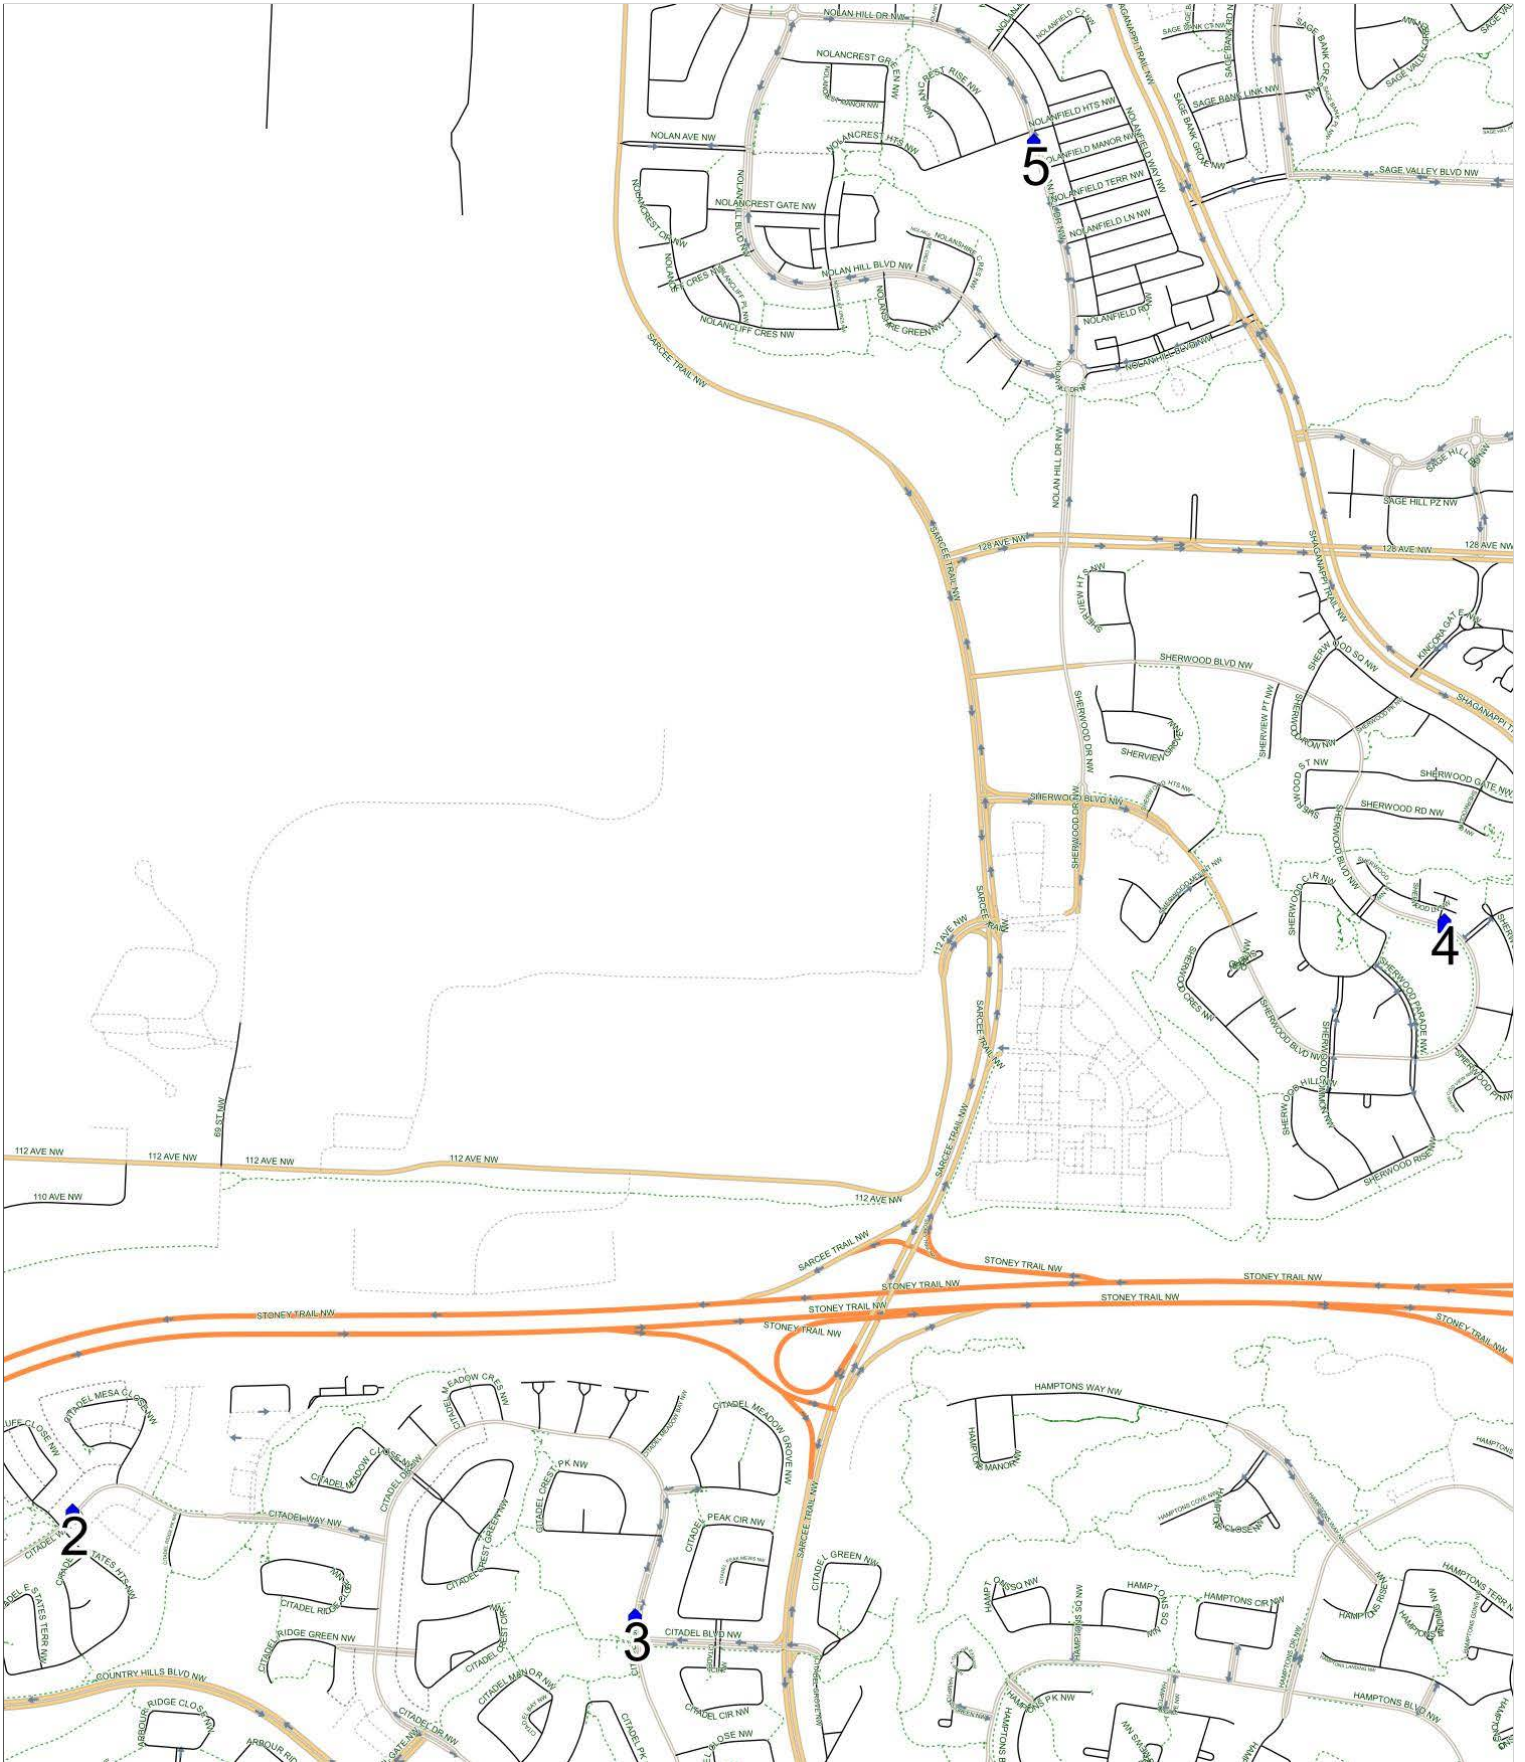

# Varsity Acres A AM

Operator: Southland - CFB Yard (403) 387-2907  
Description: Nolan Hill, Sherwood, Citadel

Eff: 2019-09-03

#	Time	Description
1	7:02 AM	Southbound Nolan Hill Drive after Nolanfield Heights NW at CT Stop
2	7:10 AM	Southbound Sherwood Blvd after Sherwood Way NW (north arm) at CT Stop
3	7:19 AM	Northbound Citadel Drive after Citadel Blvd NW at CT Stop
4	7:26 AM	Southbound Citadel Way after Citadel Bluff Close NW at CT Stop
5	7:50 AM	Varsity Acres School, Eastbound Varsity Drive NW

### Varsity Acres A PM (MTWR)

Operator: Southland - CFB Yard (403) 387-2907  
Description: Nolan Hill, Sherwood, Citadel

Eff: 2019-09-03

#	Time	Description
1	2:40 PM	Varsity Acres School, Eastbound Varsity Drive NW
2	2:56 PM	Northbound Citadel Way after Citadel Estates Heights NW at CT Stop
3	3:00 PM	Southbound Citadel Drive before Citadel Blvd NW at green space
4	3:10 PM	Northbound Sherwood Blvd after Sherwood Way NW (north arm) at CT Stop
5	3:19 PM	Southbound Nolan Hill Drive after Nolancrest Heights NW at CT Stop

## Varsity Acres A PM (F)

Operator: Southland - CFB Yard (403) 387-2907  
 Description: Nolan Hill, Sherwood, Citadel

Eff: 2019-09-03

#	Time	Description
1	12:10 PM	Varsity Acres School, Eastbound Varsity Drive NW
2	12:26 PM	Northbound Citadel Way after Citadel Estates Heights NW at CT Stop
3	12:30 PM	Southbound Citadel Drive before Citadel Blvd NW at green space
4	12:40 PM	Northbound Sherwood Blvd after Sherwood Way NW (north arm) at CT Stop
5	12:49 PM	Southbound Nolan Hill Drive after Nolancrest Heights NW at CT Stop