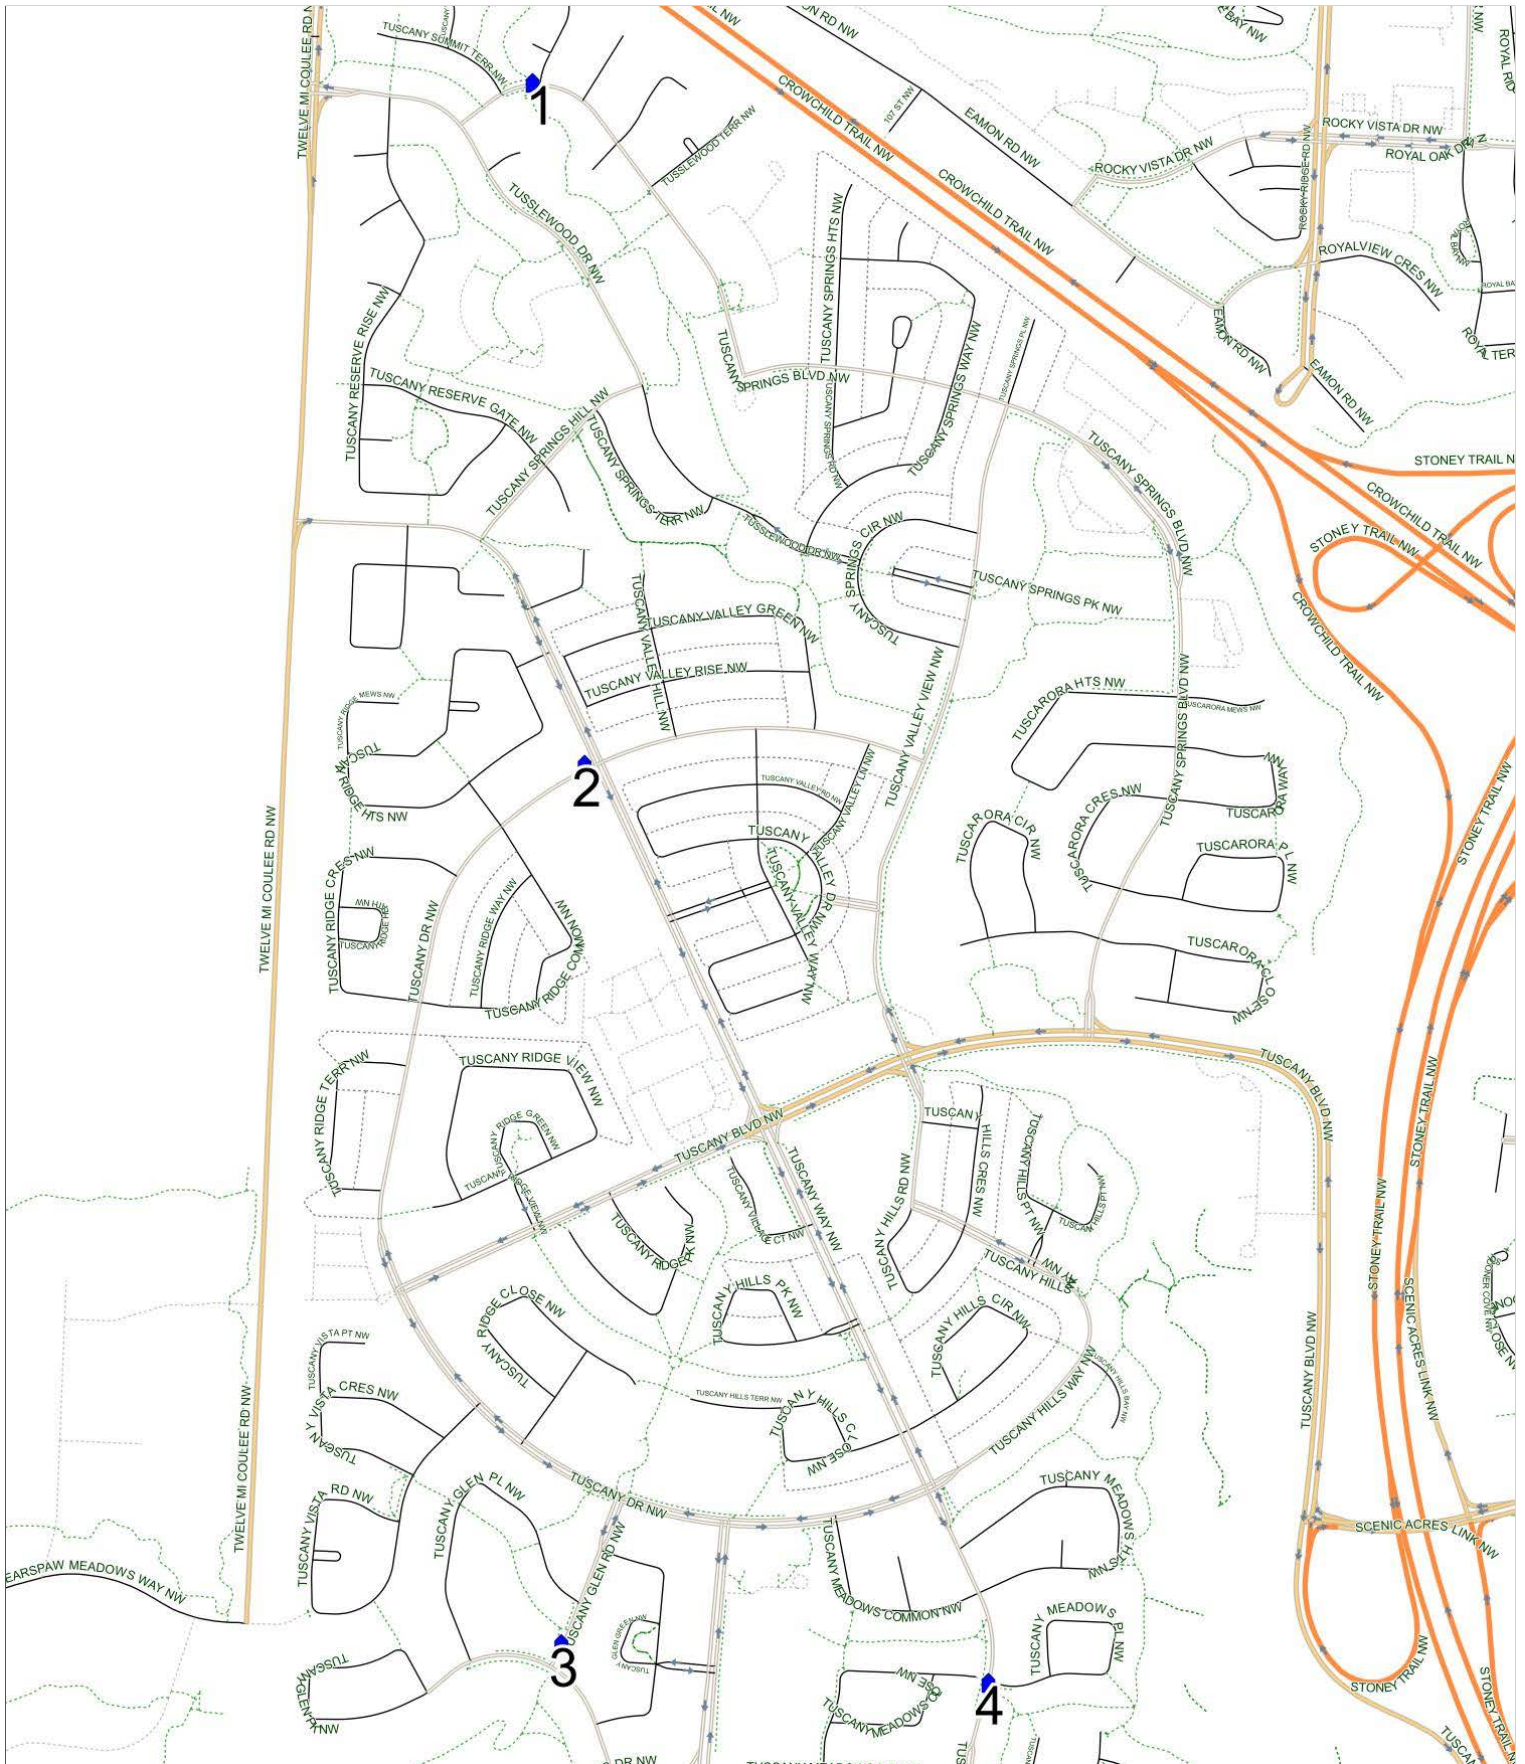

Varsity Acres D AM

Operator: Southland - CFB Yard (403) 387-2907
Description: Tuscany

Eff: 2019-09-03

#	Time	Description
1	7:19 AM	Northbound Tuscany Springs Blvd after Tuscany Summit Terrace NW at pathway
2	7:26 AM	Westbound Tuscany Drive after Tuscany Way at the CT Stop
3	7:31 AM	Southbound Tuscany Glen Road after Tuscany Glen Place NW at CT Stop at green space
4	7:36 AM	Northbound Tuscany Ravine Road before Tuscany Meadows Place NW at green space
5	7:50 AM	Varsity Acres School, Eastbound Varsity Drive NW

Varsity Acres D PM (MTWR)

Operator: Southland - CFB Yard (403) 387-2907
Description: Tuscany (North)

Eff: 2019-09-03

#	Time	Description
1	2:40 PM	Varsity Acres School, Eastbound Varsity Drive NW
2	2:53 PM	Northbound Tuscany Springs Blvd after Tuscany Summit Terrace NW at pathway
3	2:59 PM	Westbound Tuscany Drive after Tuscany Way at the CT Stop
4	3:05 PM	Southbound Tuscany Glen Park after Tuscany Glen Place NW at the CT Stop
5	3:09 PM	Northbound Tuscany Ravine Road before Tuscany Meadows Place NW at green space

Varsity Acres D PM (F)

Operator: Southland - CFB Yard (403) 387-2907
 Description: Tuscany (North)

Eff: 2019-09-03

#	Time	Description
1	12:10 PM	Varsity Acres School, Eastbound Varsity Drive NW
2	12:23 PM	Northbound Tuscany Springs Blvd after Tuscany Summit Terrace NW at pathway
3	12:29 PM	Westbound Tuscany Drive after Tuscany Way at the CT Stop
4	12:35 PM	Southbound Tuscany Glen Park after Tuscany Glen Place NW at the CT Stop
5	12:39 PM	Northbound Tuscany Ravine Road before Tuscany Meadows Place NW at green space