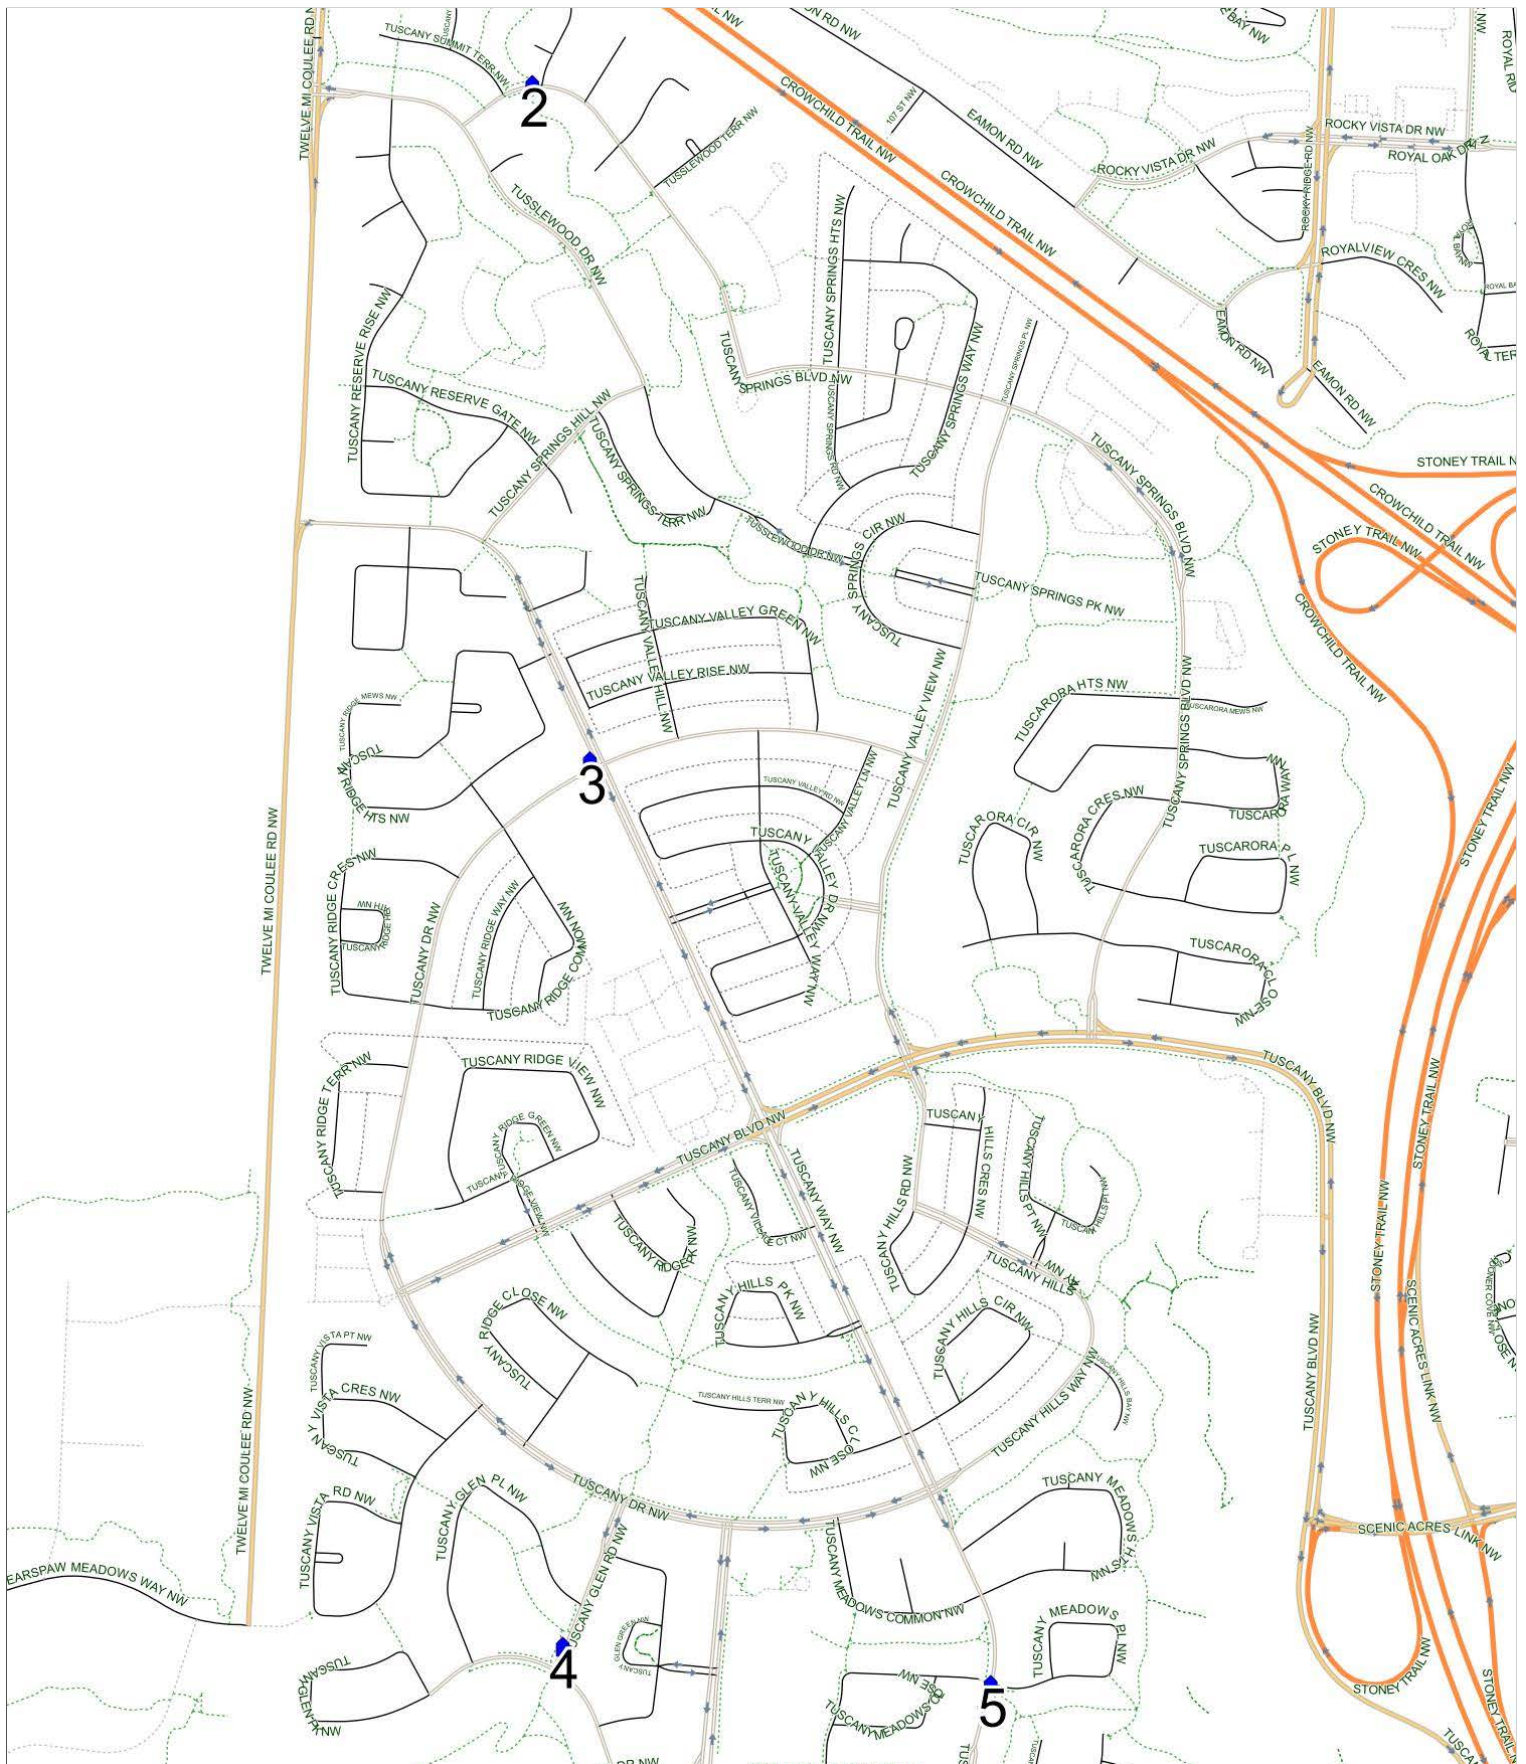

Varsity Acres D AM

Operator: Southland - CFB Yard (403) 387-2907
Description: Tuscany

Eff: 2019-09-03

#	Time	Description
1	7:19 AM	Northbound Tuscany Springs Blvd after Tuscany Summit Terrace NW at pathway
2	7:26 AM	Westbound Tuscany Drive after Tuscany Way at the CT Stop
3	7:31 AM	Southbound Tuscany Glen Road after Tuscany Glen Place NW at CT Stop at green space
4	7:36 AM	Northbound Tuscany Ravine Road before Tuscany Meadows Place NW at green space
5	7:50 AM	Varsity Acres School, Eastbound Varsity Drive NW

Varsity Acres D PM (MTWR)

Operator: Southland - CFB Yard (403) 387-2907
Description: Tuscany (North)

Eff: 2019-09-03

#	Time	Description
1	2:40 PM	Varsity Acres School, Eastbound Varsity Drive NW
2	2:53 PM	Northbound Tuscany Springs Blvd after Tuscany Summit Terrace NW at pathway
3	2:59 PM	Westbound Tuscany Drive after Tuscany Way at the CT Stop
4	3:05 PM	Southbound Tuscany Glen Park after Tuscany Glen Place NW at the CT Stop
5	3:09 PM	Northbound Tuscany Ravine Road before Tuscany Meadows Place NW at green space

Varsity Acres D PM (F)

Operator: Southland - CFB Yard (403) 387-2907
 Description: Tuscany (North)

Eff: 2019-09-03

#	Time	Description
1	12:10 PM	Varsity Acres School, Eastbound Varsity Drive NW
2	12:23 PM	Northbound Tuscany Springs Blvd after Tuscany Summit Terrace NW at pathway
3	12:29 PM	Westbound Tuscany Drive after Tuscany Way at the CT Stop
4	12:35 PM	Southbound Tuscany Glen Park after Tuscany Glen Place NW at the CT Stop
5	12:39 PM	Northbound Tuscany Ravine Road before Tuscany Meadows Place NW at green space