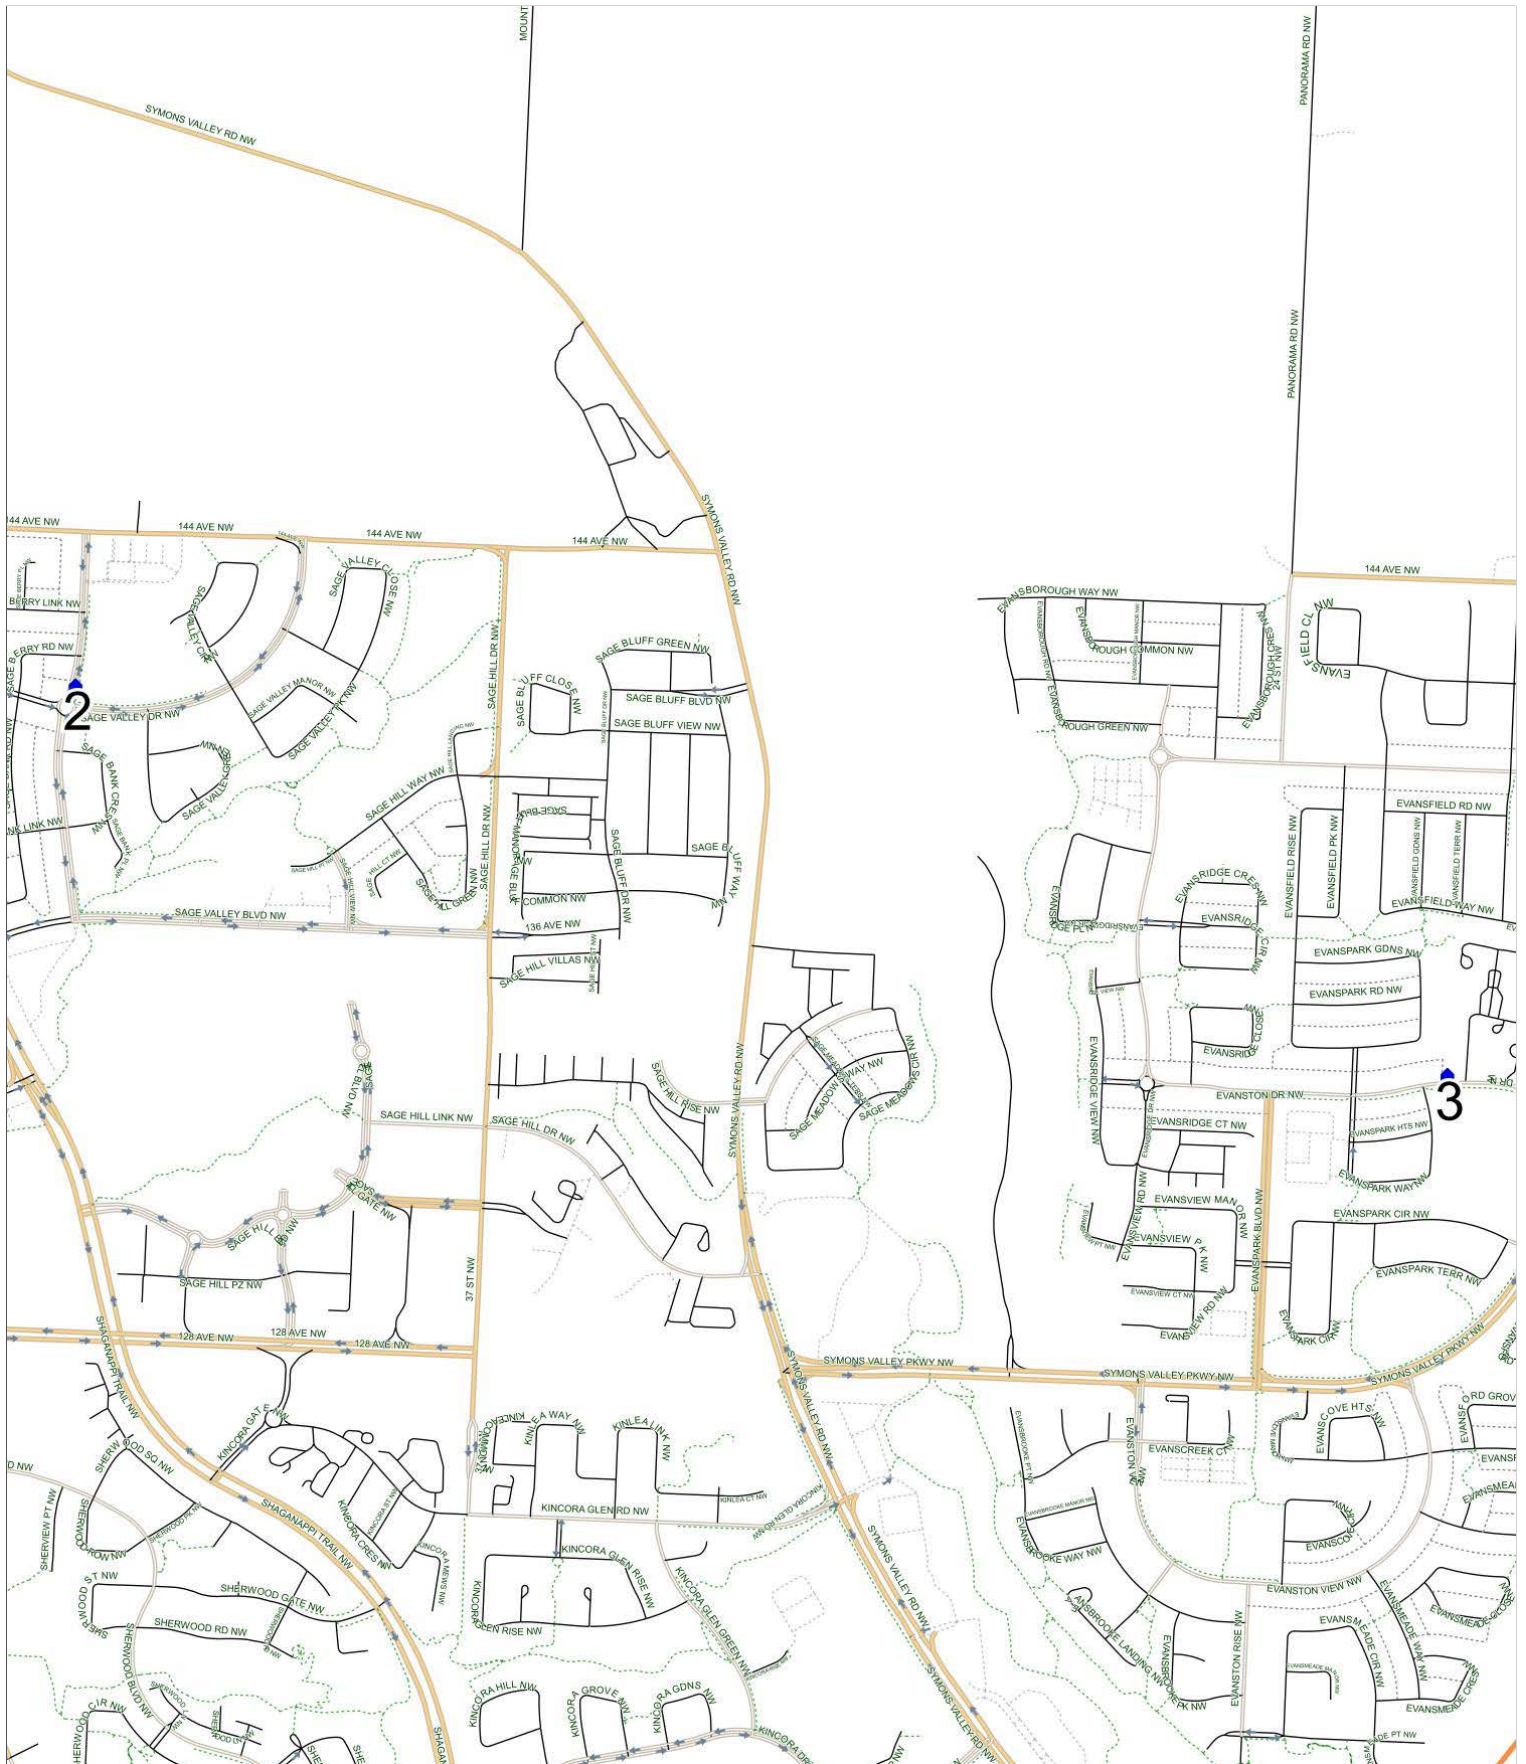

Varsity Acres E AM

Operator: Southland - CFB Yard (403) 387-2907
Description: Evanston, Sage Hill

Eff: 2019-09-03

#	Time	Description
1	7:25 AM	Westbound Evanston Drive after Evanspark Manor NW at the CT Stop
2	7:33 AM	Westbound Sage Valley Drive after Sage Valley Circle NW at the end of the green space before the traffic circle
3	7:50 AM	Varsity Acres School, Eastbound Varsity Drive NW

Varsity Acres E PM (MTWR)

Operator: Southland - CFB Yard (403) 387-2907
Description: Evanston, Sage Hill

Eff: 2019-09-03

#	Time	Description
1	2:40 PM	Varsity Acres School, Eastbound Varsity Drive NW
2	2:57 PM	Northbound Sage Valley Road after Sage Valley Drive NW at the green space after the traffic circle
3	3:07 PM	Westbound Evanston Drive after Evanspark Manor NW at the CT Stop

Varsity Acres E PM (F)

Operator: Southland - CFB Yard (403) 387-2907
Description: Evanston, Sage Hill

Eff: 2019-09-03

#	Time	Description
1	12:10 PM	Varsity Acres School, Eastbound Varsity Drive NW
2	12:27 PM	Northbound Sage Valley Road after Sage Valley Drive NW at the green space after the traffic circle
3	12:35 PM	Westbound Evanston Drive after Evanspark Manor NW at the CT Stop