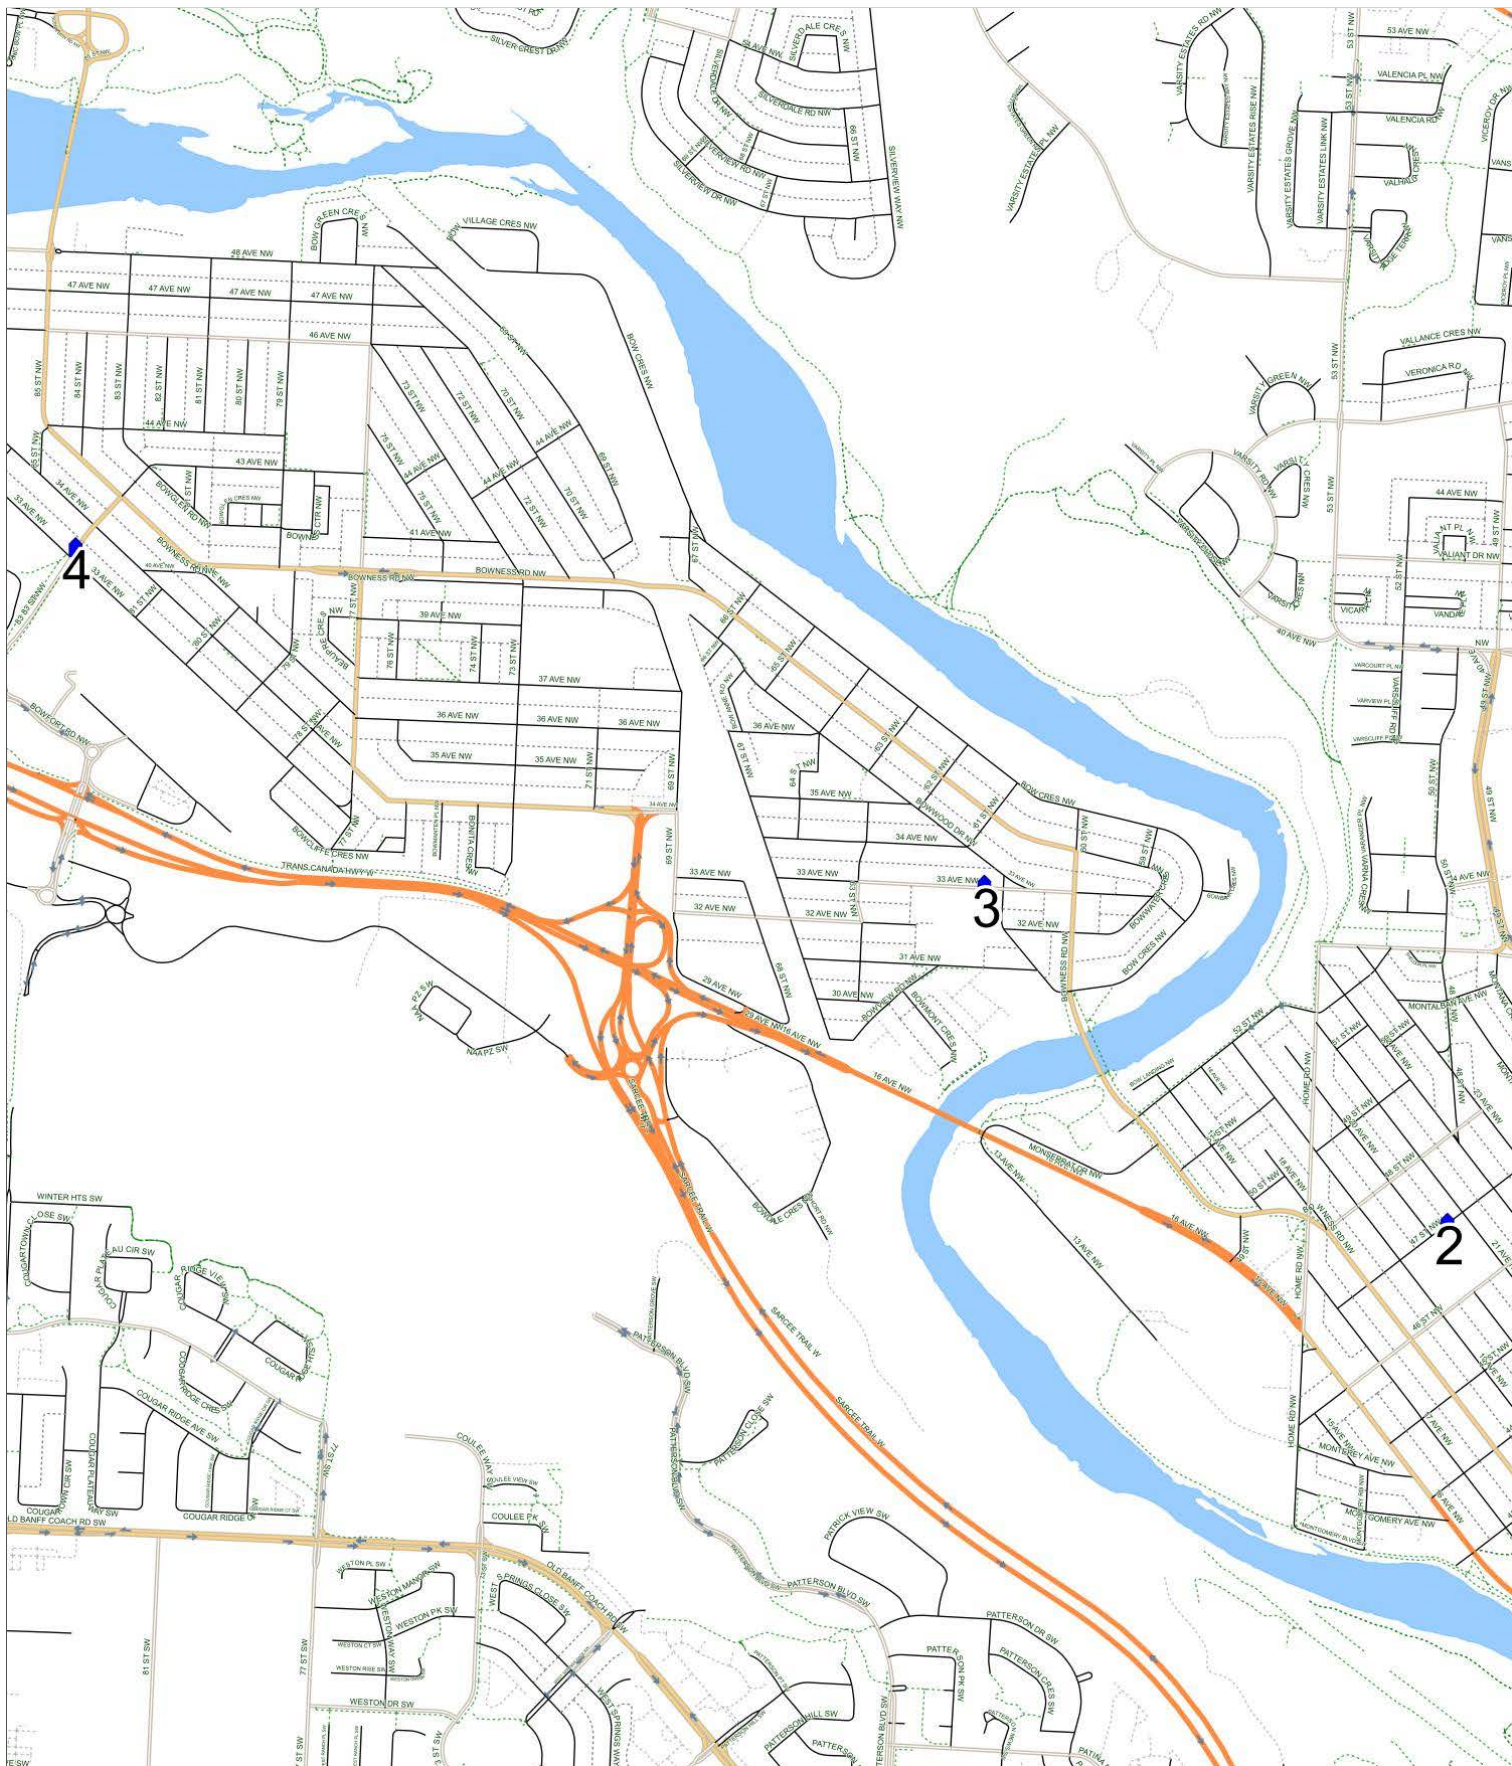

Varsity Acres F AM

Operator: Southland - CFB Yard (403) 387-2907
Description: Valley Ridge, Montgomery, Bowness

Eff: 2019-09-03

#	Time	Description
1	7:26 AM	Northbound 83 Street after 33 Avenue NW at CT Stop
2	7:36 AM	Eastbound 33 Avenue before Bowwood Drive NW at end of green space
3	7:42 AM	Northbound 47 Street after 20 Avenue NW at green space
4	7:50 AM	Varsity Acres School, Eastbound Varsity Drive NW

Varsity Acres F PM (MTWR)

Operator: Southland - CFB Yard (403) 387-2907
Description: Valley Ridge, Montgomery, Bowness

Eff: 2019-09-03

#	Time	Description
1	2:40 PM	Varsity Acres School, Eastbound Varsity Drive NW
2	2:47 PM	Northbound 47 Street after 20 Avenue NW at green space
3	2:54 PM	Westbound 33 Avenue after Bowwood Drive NW at CT Stop
4	3:04 PM	Southbound 83 Street before 33 Avenue NW at CT Stop

Varsity Acres F PM (F)

Operator: Southland - CFB Yard (403) 387-2907
Description: Valley Ridge, Montgomery, Bowness

Eff: 2019-09-03

#	Time	Description
1	12:10 PM	Varsity Acres School, Eastbound Varsity Drive NW
2	12:17 PM	Northbound 47 Street after 20 Avenue NW at green space
3	12:23 PM	Westbound 33 Avenue after Bowwood Drive NW at CT Stop
4	12:30 PM	Southbound 83 Street before 33 Avenue NW at CT Stop