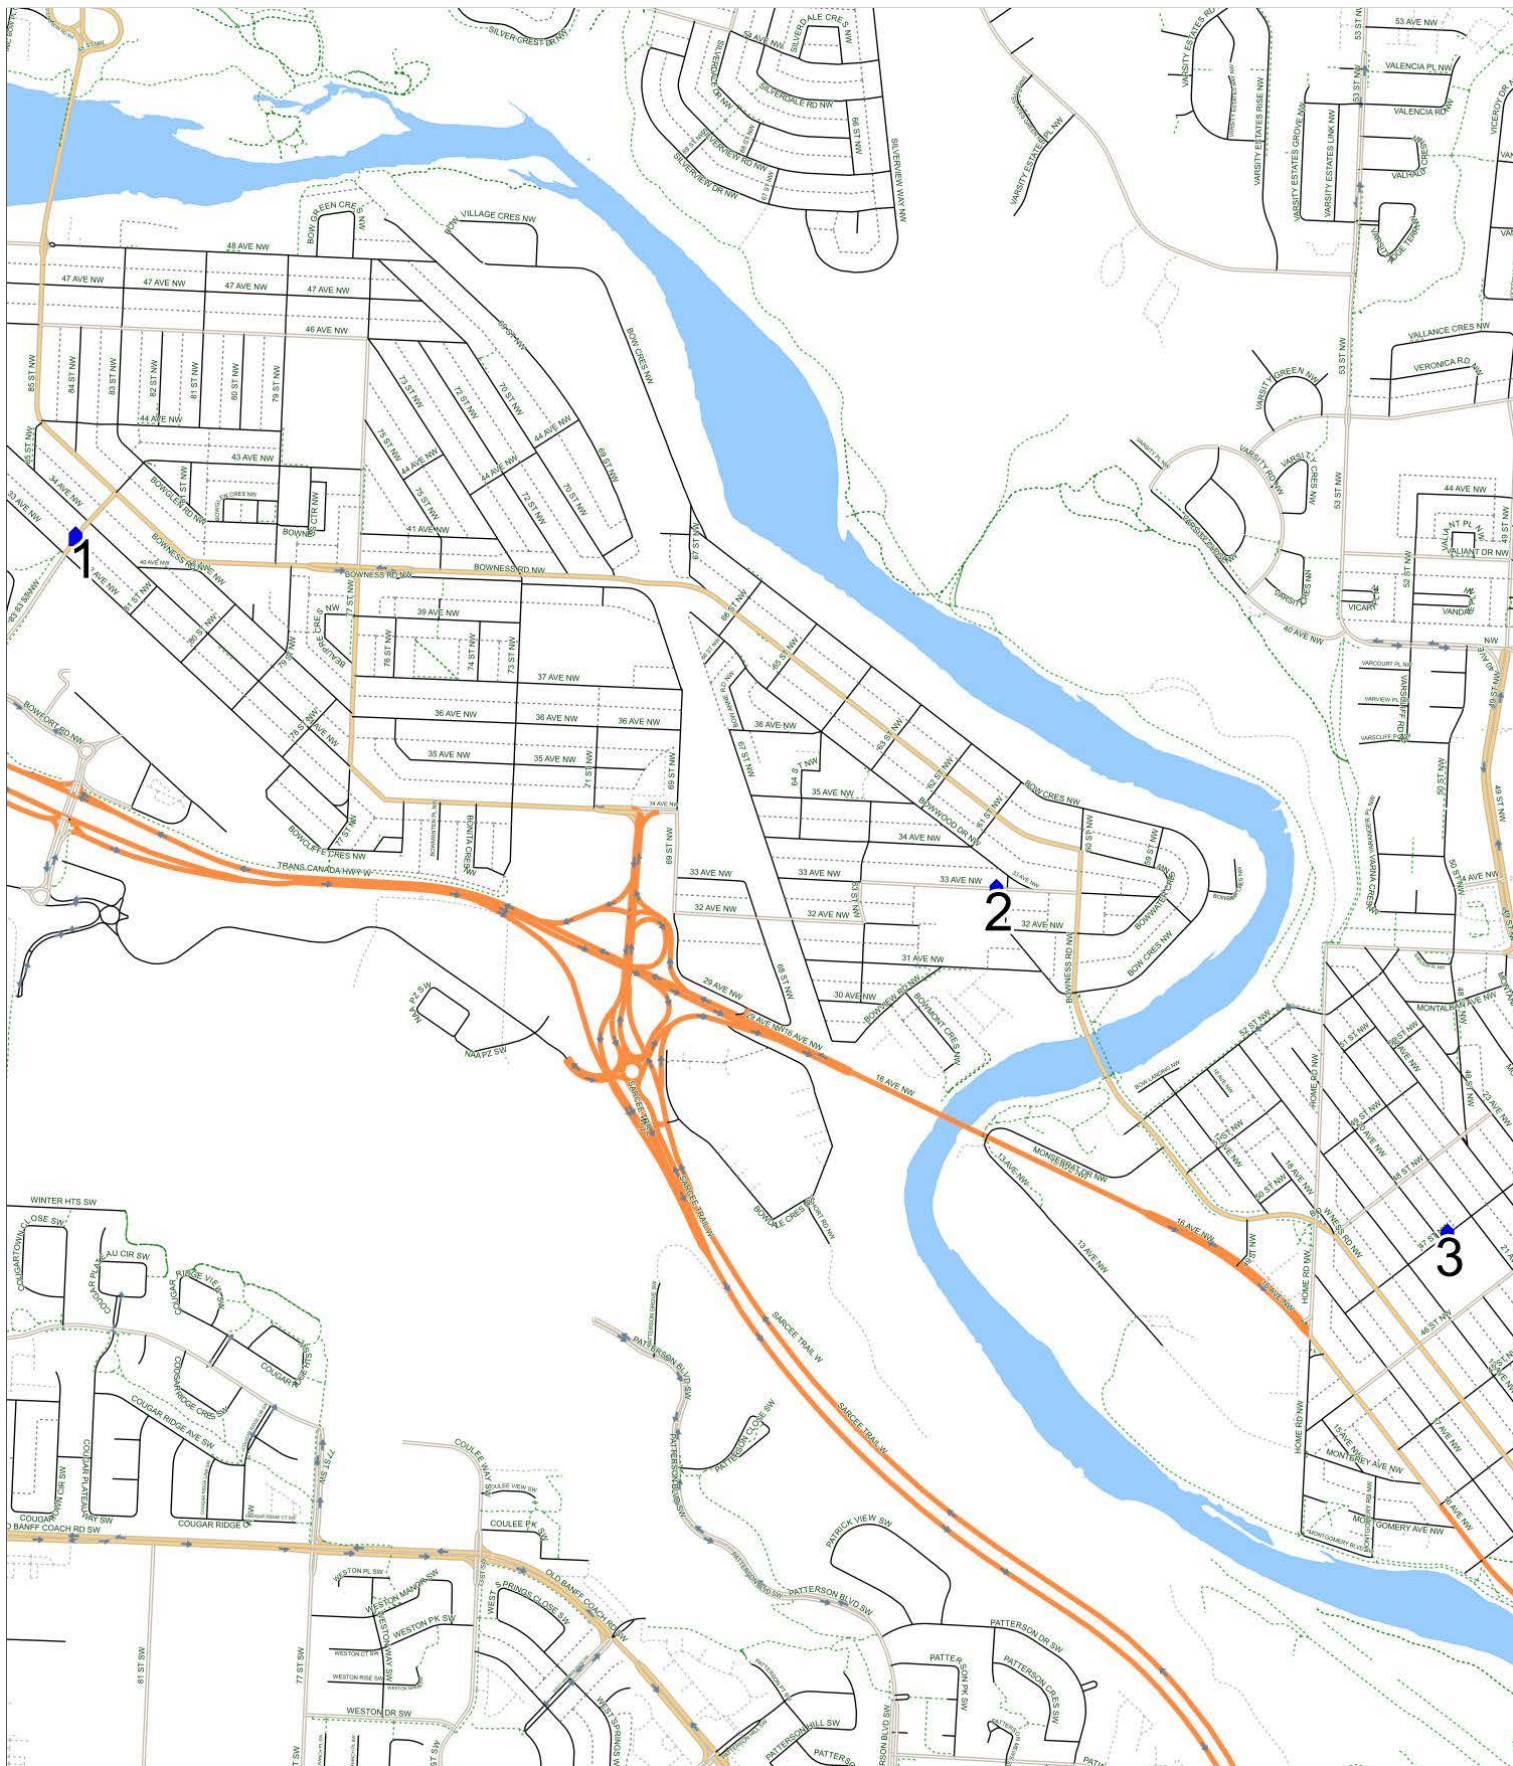

Varsity Acres F AM

Operator: Southland - CFB Yard (403) 387-2907
Description: Valley Ridge, Montgomery, Bowness

Eff: 2019-09-03

#	Time	Description
1	7:26 AM	Northbound 83 Street after 33 Avenue NW at CT Stop
2	7:36 AM	Eastbound 33 Avenue before Bowwood Drive NW at end of green space
3	7:42 AM	Northbound 47 Street after 20 Avenue NW at green space
4	7:50 AM	Varsity Acres School, Eastbound Varsity Drive NW

Varsity Acres F PM (MTWR)

Operator: Southland - CFB Yard (403) 387-2907
Description: Valley Ridge, Montgomery, Bowness

Eff: 2019-09-03

#	Time	Description
1	2:40 PM	Varsity Acres School, Eastbound Varsity Drive NW
2	2:47 PM	Northbound 47 Street after 20 Avenue NW at green space
3	2:54 PM	Westbound 33 Avenue after Bowwood Drive NW at CT Stop
4	3:04 PM	Southbound 83 Street before 33 Avenue NW at CT Stop

Varsity Acres F PM (F)

Operator: Southland - CFB Yard (403) 387-2907
Description: Valley Ridge, Montgomery, Bowness

Eff: 2019-09-03

#	Time	Description
1	12:10 PM	Varsity Acres School, Eastbound Varsity Drive NW
2	12:17 PM	Northbound 47 Street after 20 Avenue NW at green space
3	12:23 PM	Westbound 33 Avenue after Bowwood Drive NW at CT Stop
4	12:30 PM	Southbound 83 Street before 33 Avenue NW at CT Stop