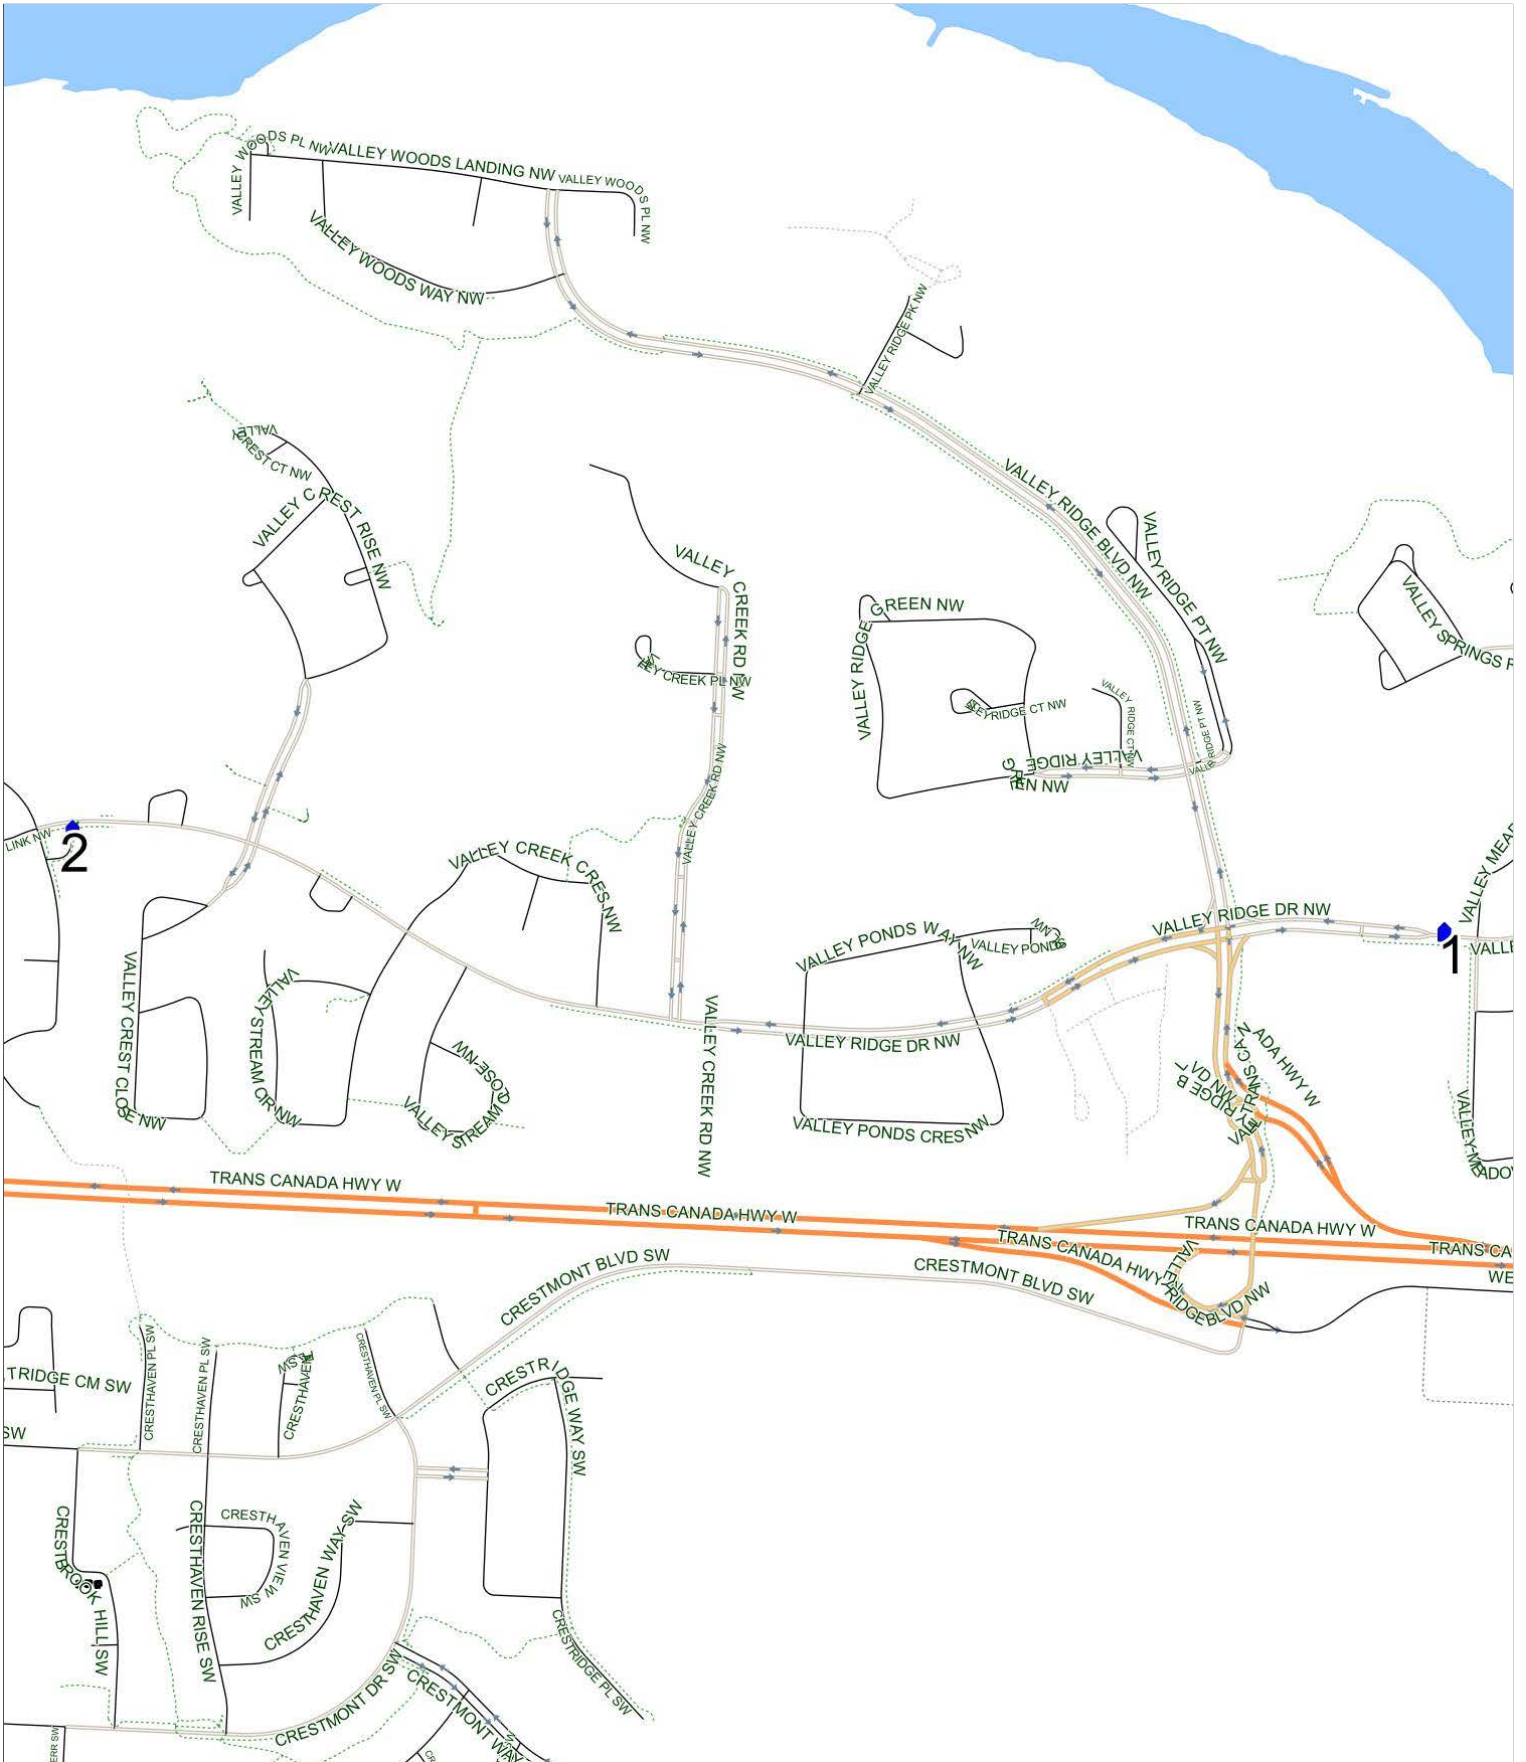

# Varsity Acres G AM

Operator: Southland - CFB Yard (403) 387-2907  
Description: Valley Ridge

Eff: 2019-09-03

#	Time	Description
1	7:26 AM	Westbound Valley Ridge Drive after Valley Meadow Gardens NW (west arm) at CT stop
2	7:32 AM	Northbound Valley Pointe Green before Valley Ridge Drive NW at CT Stop in bus loop
3	7:50 AM	Varsity Acres School, Eastbound Varsity Drive NW

### Varsity Acres G PM (MTWR)

Operator: Southland - CFB Yard (403) 387-2907  
Description: Valley Ridge

Eff: 2019-09-03

#	Time	Description
1	2:40 PM	Varsity Acres School, Eastbound Varsity Drive NW
2	2:54 PM	Eastbound Valley Ridge Drive after Valley Ridge Blvd NW at CT stop (shopping centre)
3	3:03 PM	Northbound Valley Pointe Green before Valley Ridge Drive NW at CT Stop in bus loop

### Varsity Acres G PM (F)

Operator: Southland - CFB Yard (403) 387-2907  
Description: Valley Ridge

Eff: 2019-09-03

#	Time	Description
1	12:10 PM	Varsity Acres School, Eastbound Varsity Drive NW
2	12:24 PM	Eastbound Valley Ridge Drive after Valley Ridge Blvd NW at CT stop (shopping centre)
3	12:31 PM	Northbound Valley Pointe Green before Valley Ridge Drive NW at CT Stop in bus loop