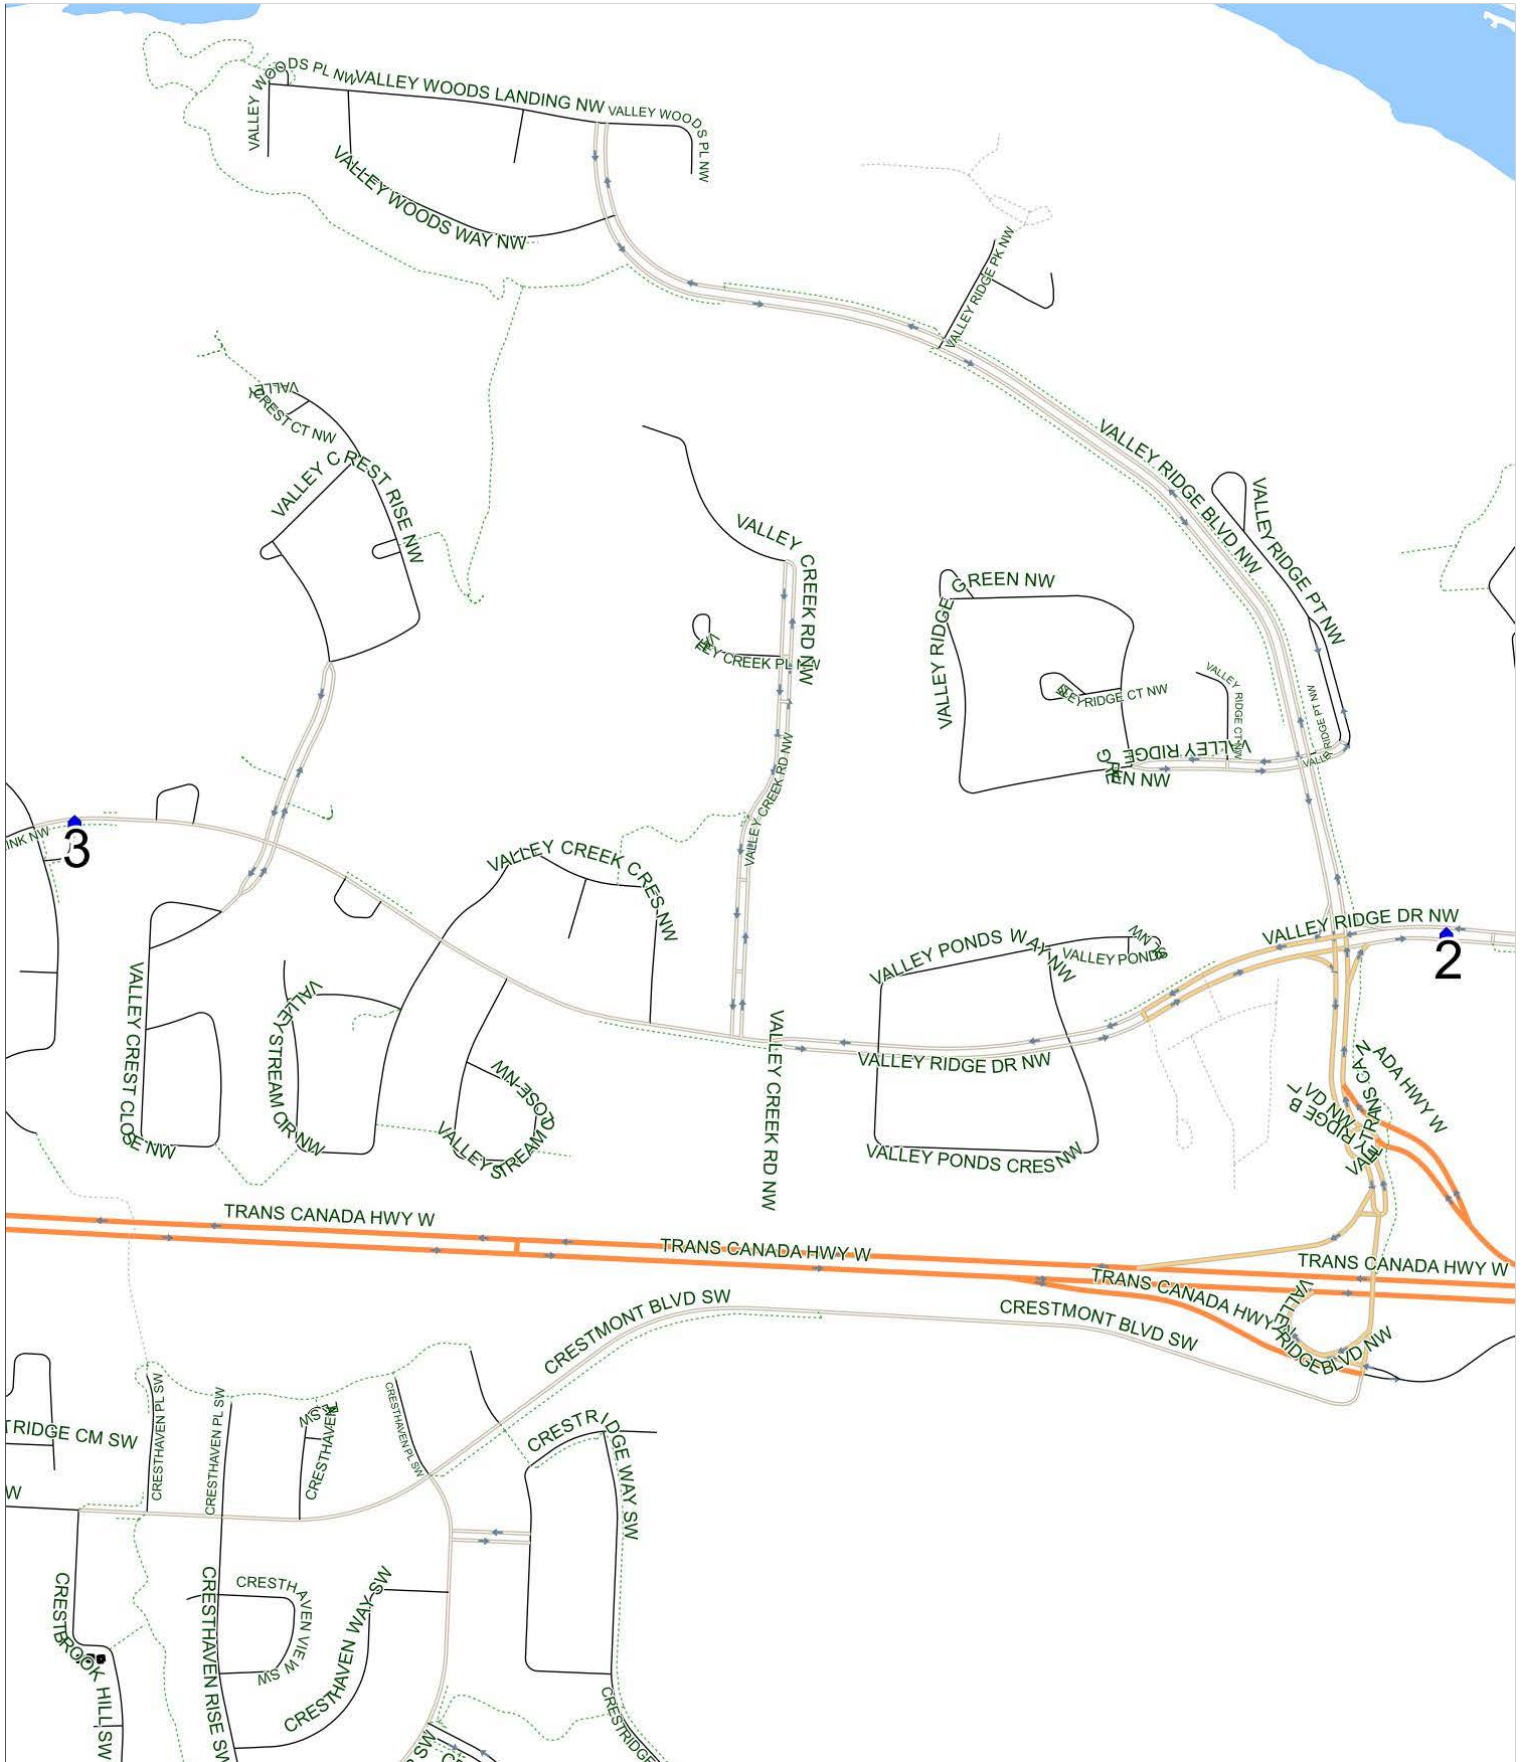

# Varsity Acres G AM

Operator: Southland - CFB Yard (403) 387-2907  
Description: Valley Ridge

Eff: 2019-09-03

#	Time	Description
1	7:26 AM	Westbound Valley Ridge Drive after Valley Meadow Gardens NW (west arm) at CT stop
2	7:32 AM	Northbound Valley Pointe Green before Valley Ridge Drive NW at CT Stop in bus loop
3	7:50 AM	Varsity Acres School, Eastbound Varsity Drive NW

### Varsity Acres G PM (MTWR)

Operator: Southland - CFB Yard (403) 387-2907  
Description: Valley Ridge

Eff: 2019-09-03

#	Time	Description
1	2:40 PM	Varsity Acres School, Eastbound Varsity Drive NW
2	2:54 PM	Eastbound Valley Ridge Drive after Valley Ridge Blvd NW at CT stop (shopping centre)
3	3:03 PM	Northbound Valley Pointe Green before Valley Ridge Drive NW at CT Stop in bus loop

### Varsity Acres G PM (F)

Operator: Southland - CFB Yard (403) 387-2907  
Description: Valley Ridge

Eff: 2019-09-03

#	Time	Description
1	12:10 PM	Varsity Acres School, Eastbound Varsity Drive NW
2	12:24 PM	Eastbound Valley Ridge Drive after Valley Ridge Blvd NW at CT stop (shopping centre)
3	12:31 PM	Northbound Valley Pointe Green before Valley Ridge Drive NW at CT Stop in bus loop