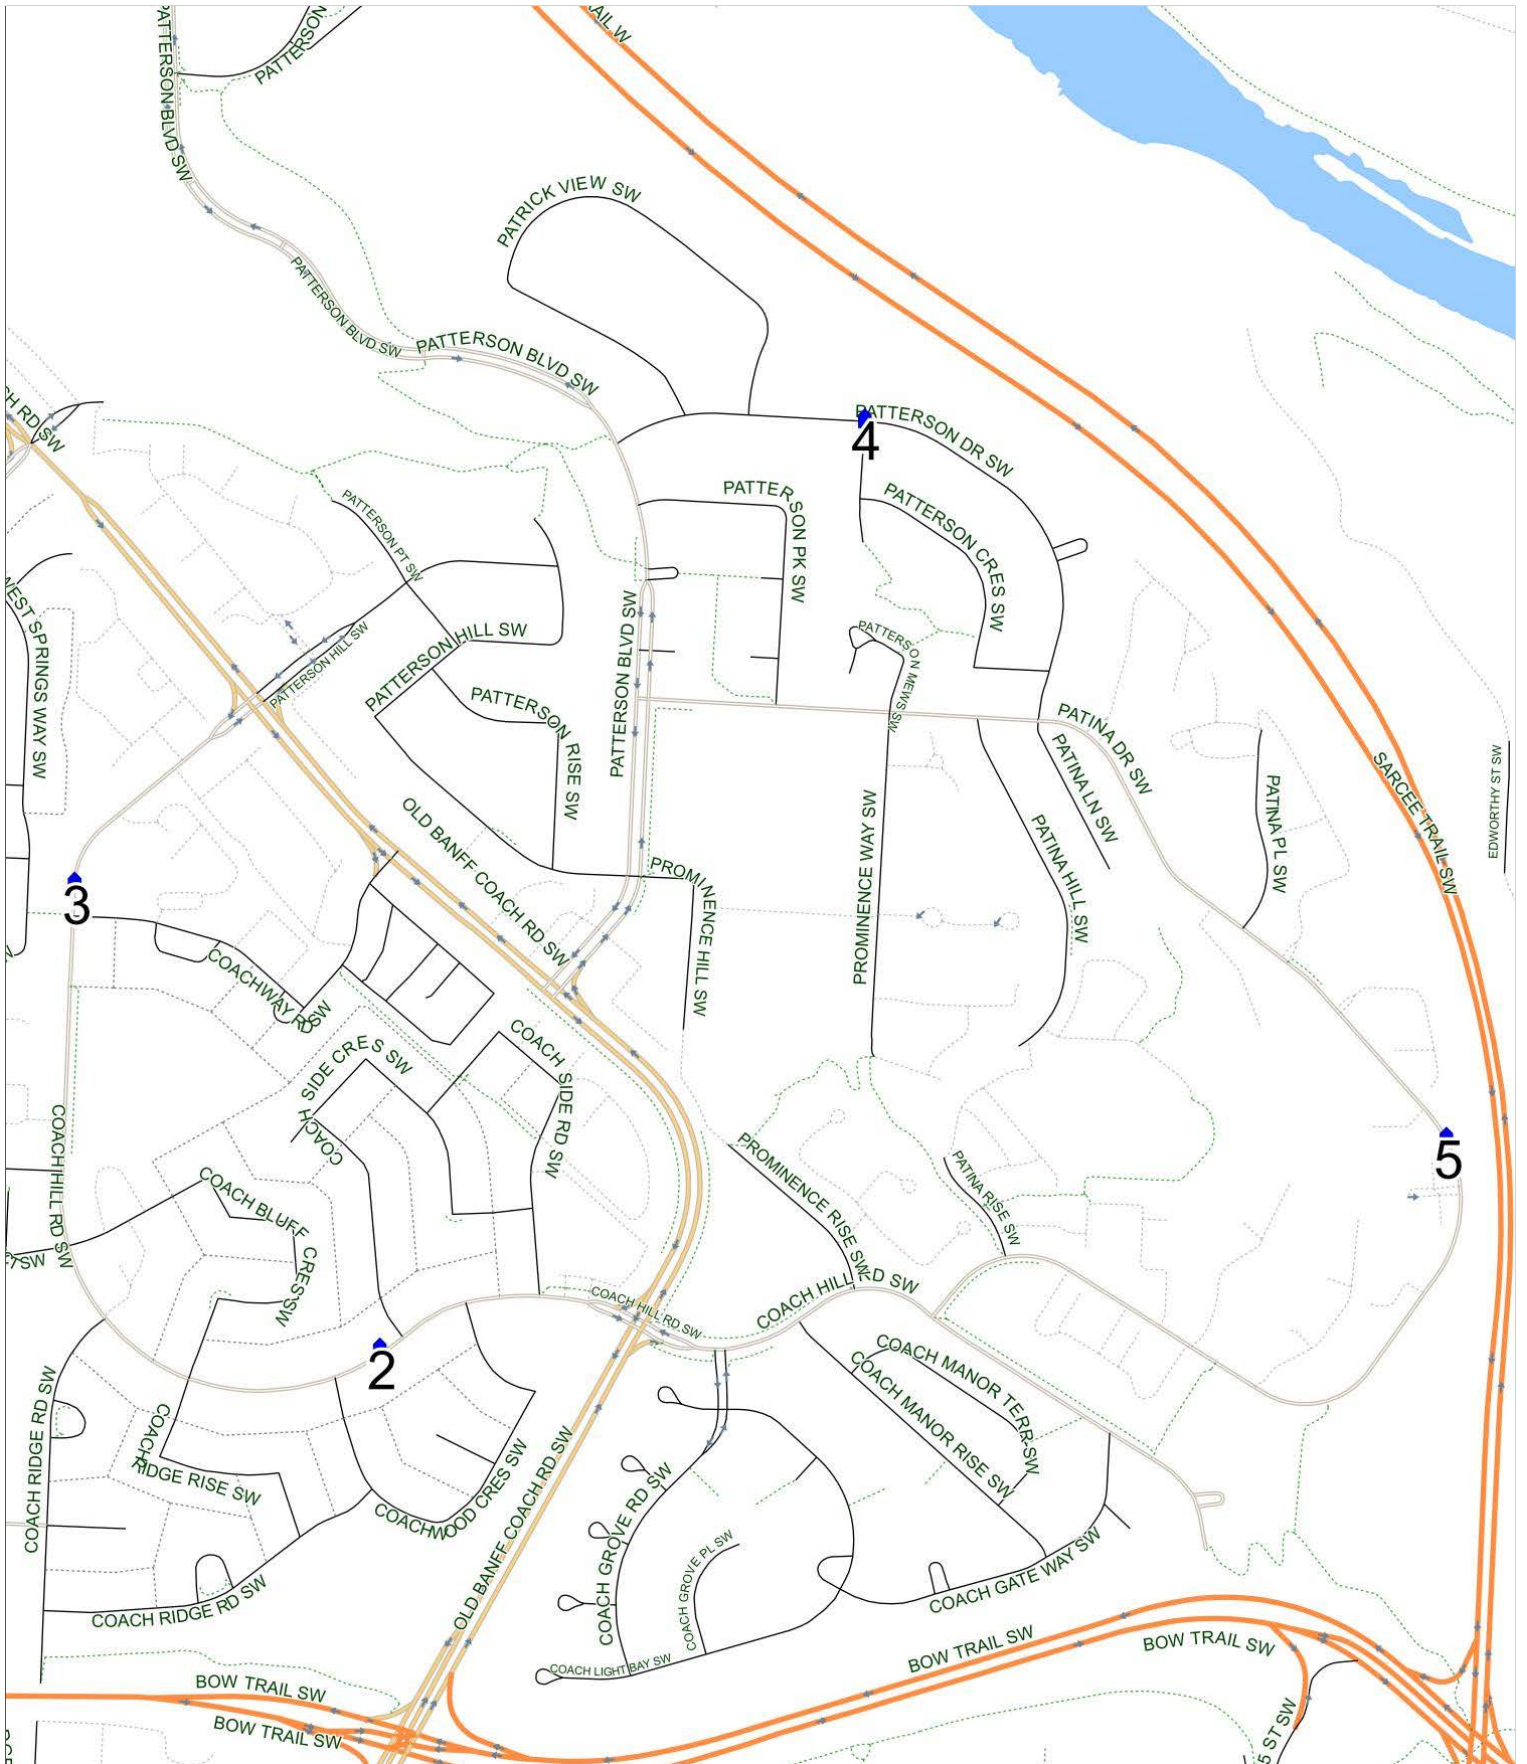

Vincent Massey B AM

Operator: Southland - CFB Yard (403) 387-2907
Description: Patterson, Caoch Hill

Eff: 2019-09-03

#	Time	Description
1	8:38 AM	Westbound Coach Hill Road after Coach Side Crescent SW at the CT Stop
2	8:43 AM	Northbound Coach Hill Road after Coachway Road SW at the CT Stop
3	8:49 AM	Eastbound Patterson Drive after Patterson Crescent SW (north arm)
4	8:53 AM	Southbound Patina Drive after Village Mews SW at the CT Stop
5	9:00 AM	Vincent Massey School, Southbound 45 Street SW

Vincent Massey B PM (MTWR)

Operator: Southland - CFB Yard (403) 387-2907
 Description: Patterson, Coach Hill

Eff: 2019-09-03

#	Time	Description
1	4:00 PM	Vincent Massey School, Southbound 45 Street SW
2	4:10 PM	Westbound Coach Hill Road after Coach Side Crescent SW at the CT Stop
3	4:14 PM	Northbound Coach Hill Road after Coachway Road SW at the CT Stop
4	4:20 PM	Eastbound Patterson Drive after Patterson Crescent SW (north arm)
5	4:25 PM	Southbound Patina Drive after Village Mews SW at the CT Stop

Vincent Massey B PM (F)

Operator: Southland - CFB Yard (403) 387-2907
Description: Patterson, Coach Hill

Eff: 2019-09-03

#	Time	Description
1	12:52 PM	Vincent Massey School, Southbound 45 Street SW
2	1:03 PM	Westbound Coach Hill Road after Coach Side Crescent SW at the CT Stop
3	1:07 PM	Northbound Coach Hill Road after Coachway Road SW at the CT Stop
4	1:13 PM	Eastbound Patterson Drive after Patterson Crescent SW (north arm)
5	1:17 PM	Southbound Patina Drive after Village Mews SW at the CT Stop