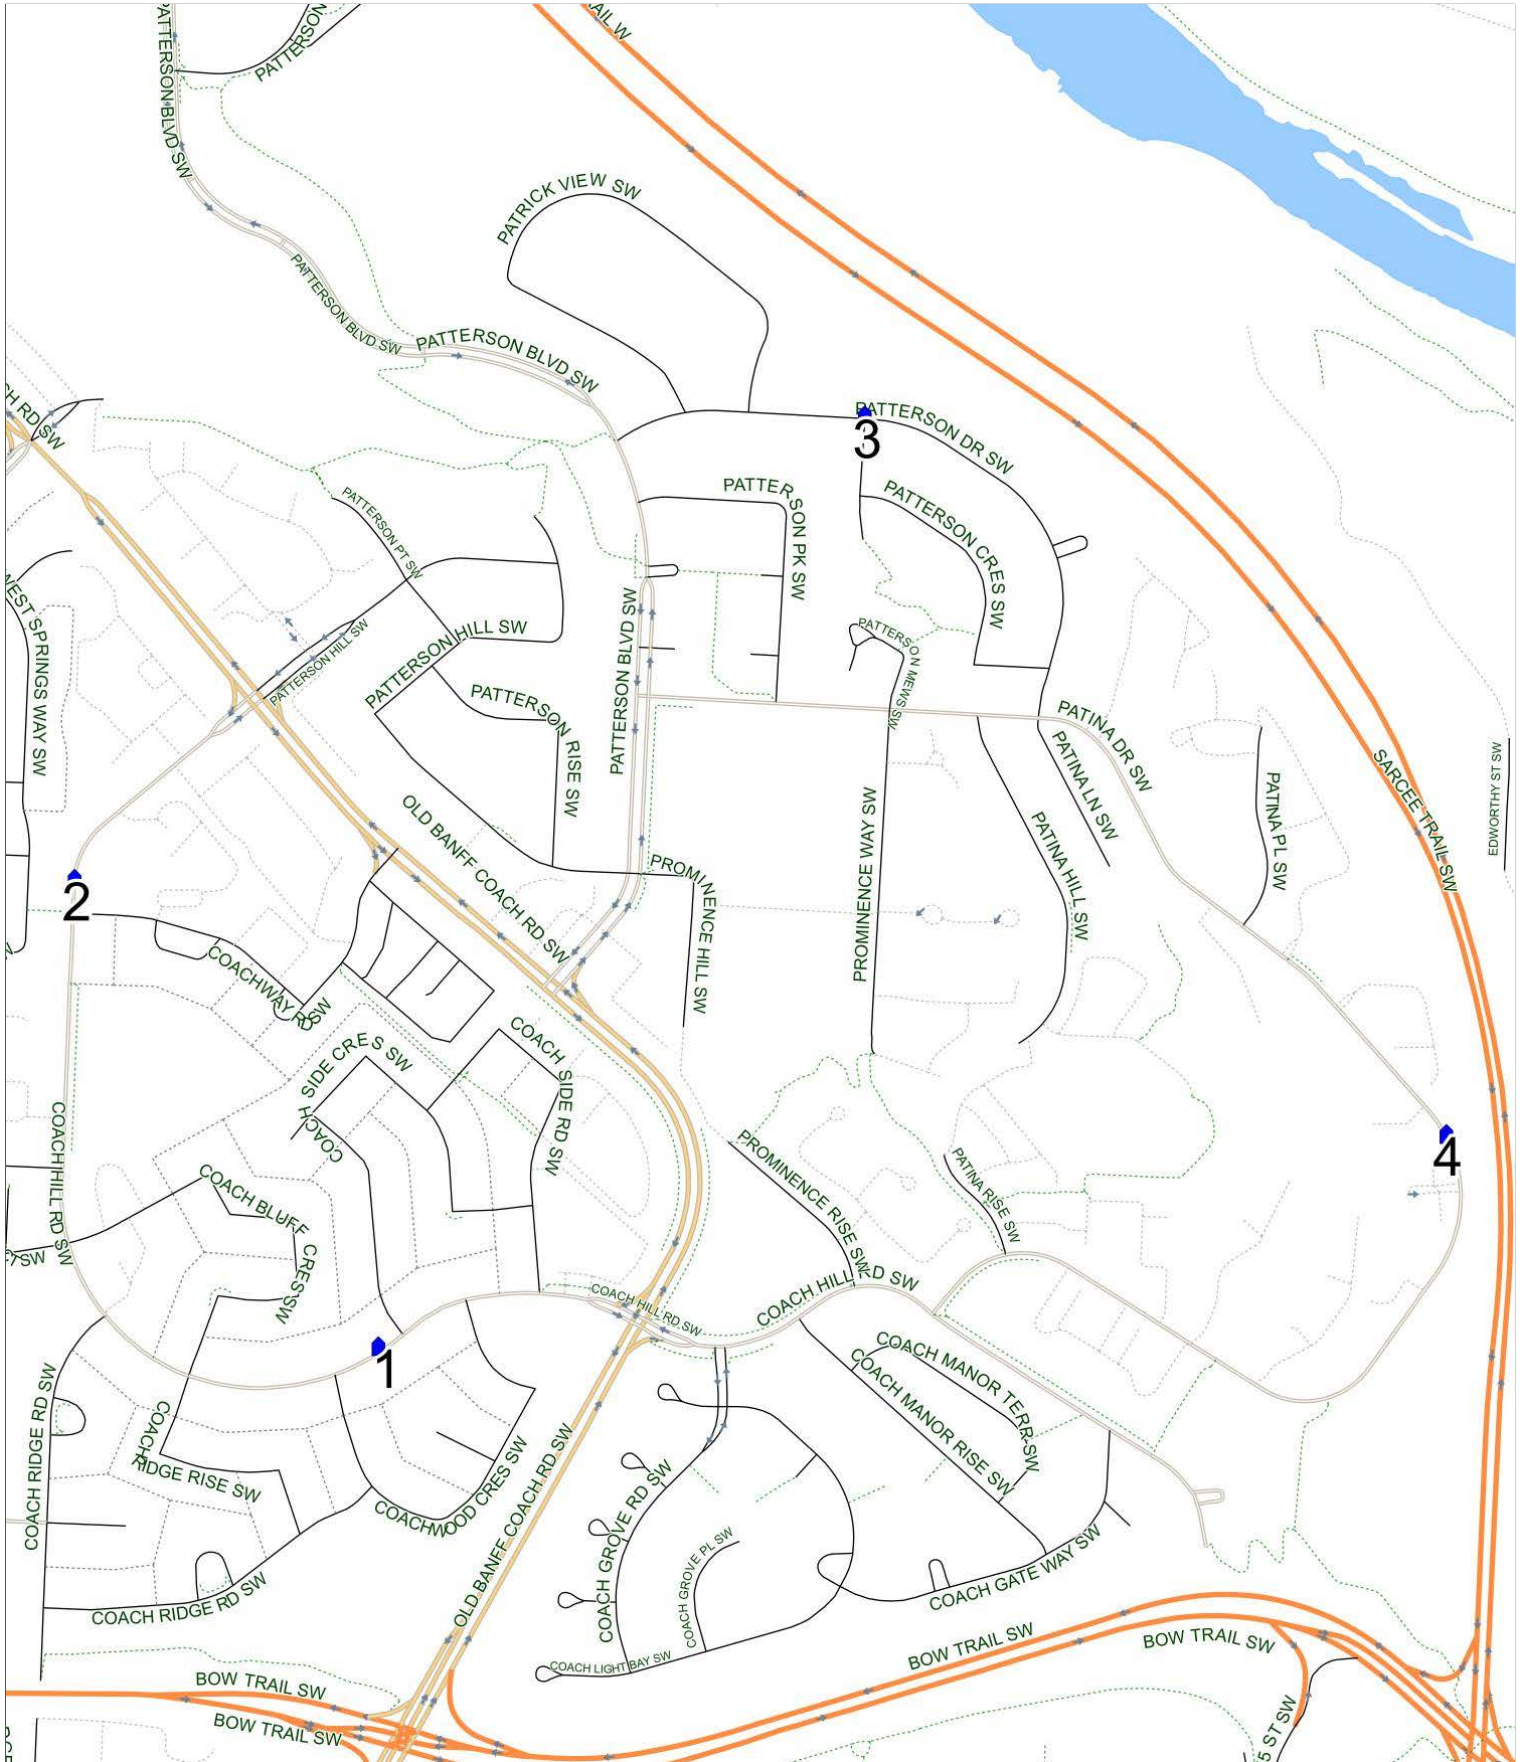

Vincent Massey B AM

Operator: Southland - CFB Yard (403) 387-2907
Description: Patterson, Caoch Hill

Eff: 2019-09-03

#	Time	Description
1	8:38 AM	Westbound Coach Hill Road after Coach Side Crescent SW at the CT Stop
2	8:43 AM	Northbound Coach Hill Road after Coachway Road SW at the CT Stop
3	8:49 AM	Eastbound Patterson Drive after Patterson Crescent SW (north arm)
4	8:53 AM	Southbound Patina Drive after Village Mews SW at the CT Stop
5	9:00 AM	Vincent Massey School, Southbound 45 Street SW

Vincent Massey B PM (MTWR)

Operator: Southland - CFB Yard (403) 387-2907
 Description: Patterson, Coach Hill

Eff: 2019-09-03

#	Time	Description
1	4:00 PM	Vincent Massey School, Southbound 45 Street SW
2	4:10 PM	Westbound Coach Hill Road after Coach Side Crescent SW at the CT Stop
3	4:14 PM	Northbound Coach Hill Road after Coachway Road SW at the CT Stop
4	4:20 PM	Eastbound Patterson Drive after Patterson Crescent SW (north arm)
5	4:25 PM	Southbound Patina Drive after Village Mews SW at the CT Stop

Vincent Massey B PM (F)

Operator: Southland - CFB Yard (403) 387-2907
Description: Patterson, Coach Hill

Eff: 2019-09-03

#	Time	Description
1	12:52 PM	Vincent Massey School, Southbound 45 Street SW
2	1:03 PM	Westbound Coach Hill Road after Coach Side Crescent SW at the CT Stop
3	1:07 PM	Northbound Coach Hill Road after Coachway Road SW at the CT Stop
4	1:13 PM	Eastbound Patterson Drive after Patterson Crescent SW (north arm)
5	1:17 PM	Southbound Patina Drive after Village Mews SW at the CT Stop