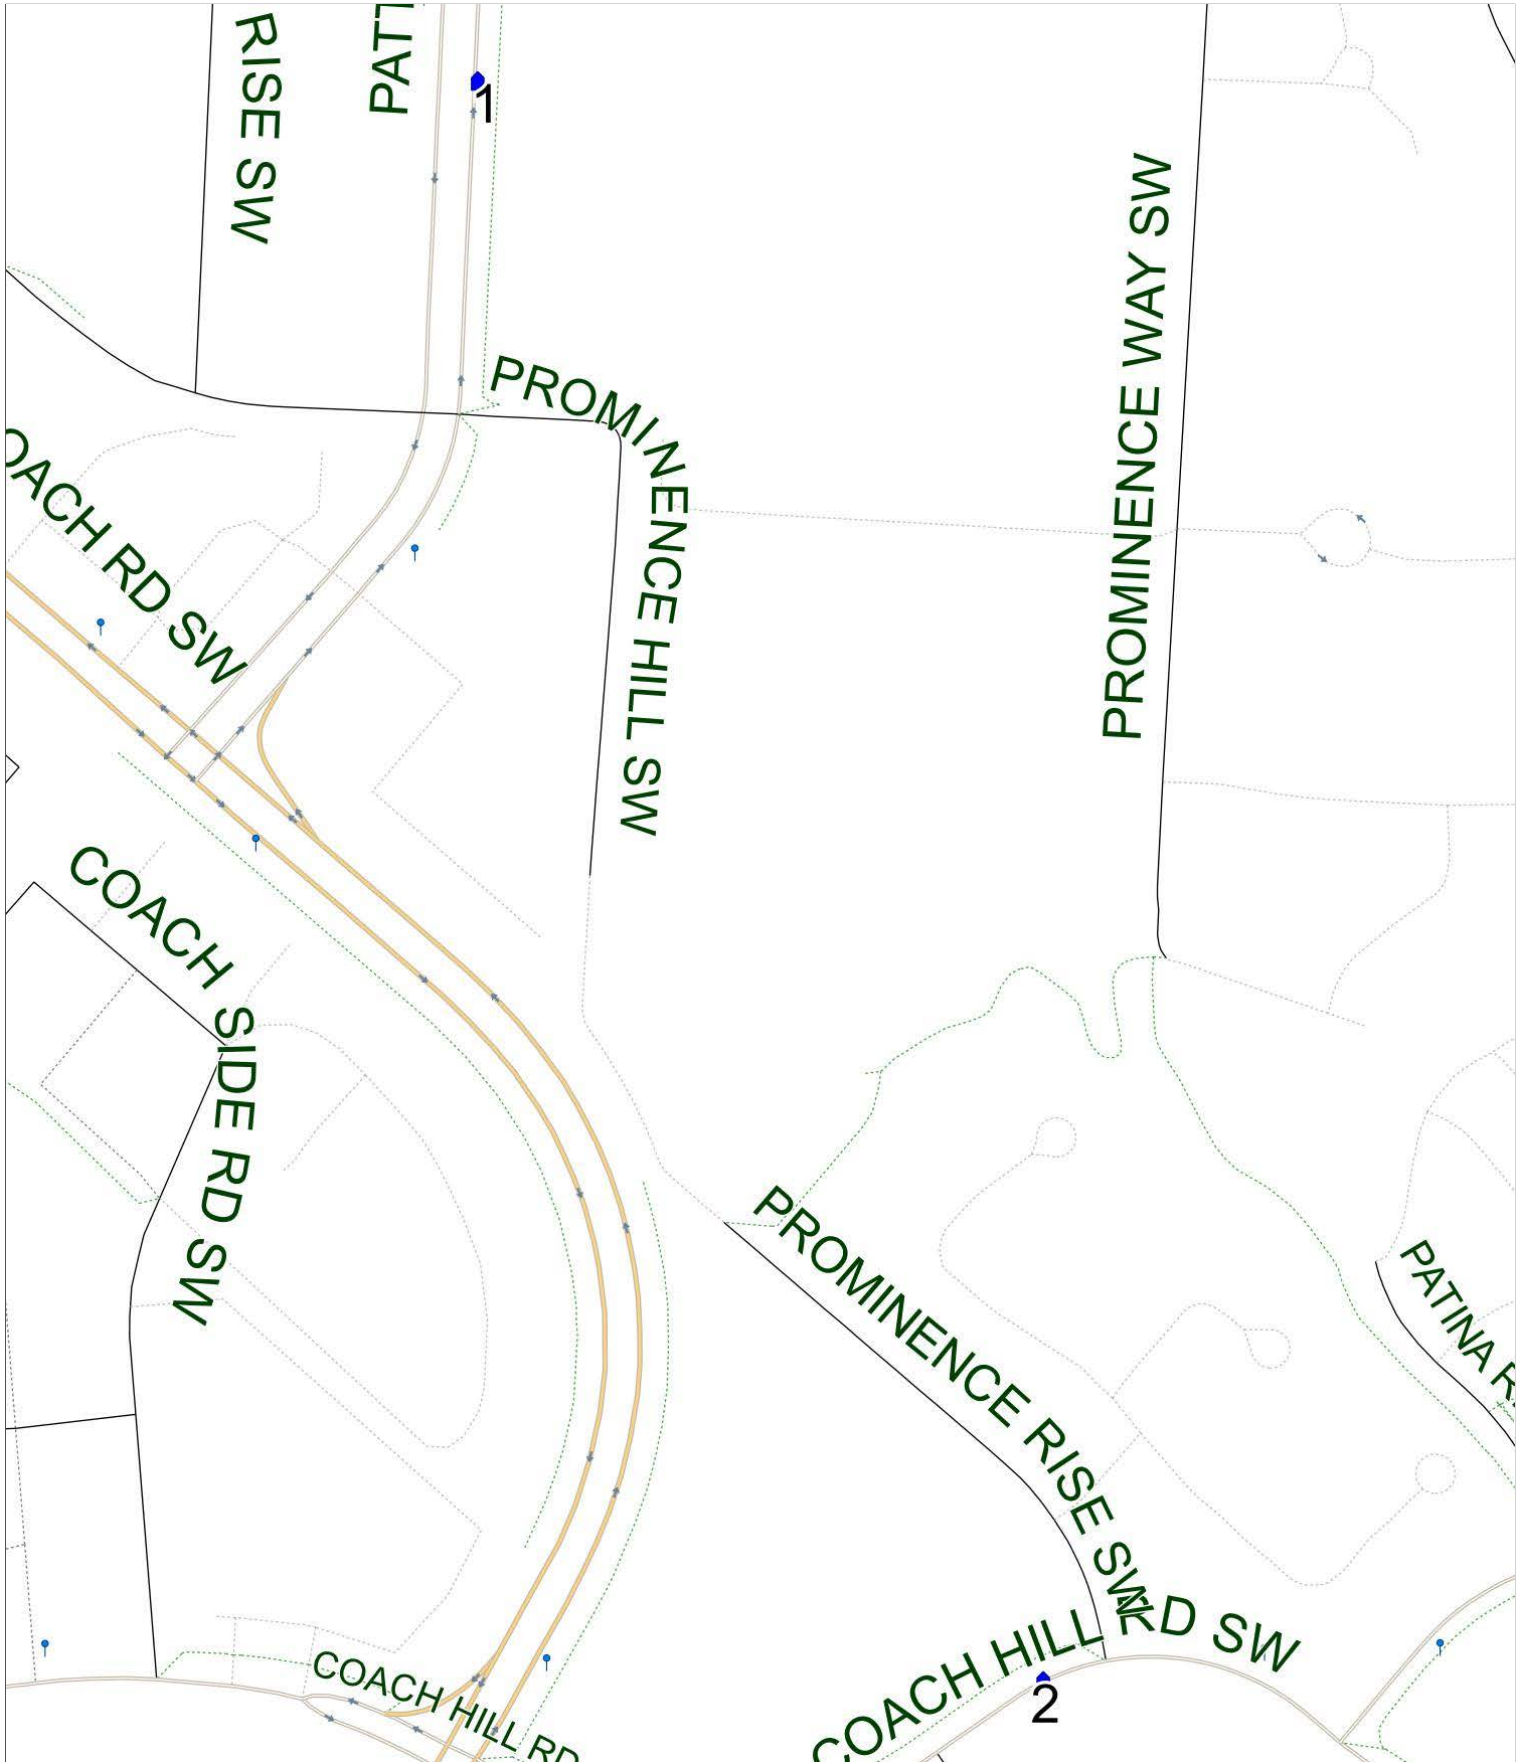

Vincent Massey E AM

Operator: Southland - Ogden Yard (403) 253-9323
Description: Patterson

Eff: 2019-09-03

#	Time	Description
1	8:46 AM	Northbound Patterson Blvd before Patina Drive SW
2	8:53 AM	Westbound Coach Hill Road after Prominence Rise SW in the green space
3	9:00 AM	Vincent Massey School, Southbound 45 Street SW

Vincent Massey E PM (MTWR)

Operator: Southland - Ogden Yard (403) 253-9323
Description: Patterson

Eff: 2019-09-03

#	Time	Description
1	4:00 PM	Vincent Massey School, Southbound 45 Street SW
2	4:11 PM	Northbound Patterson Blvd before Patina Drive SW
3	4:18 PM	Westbound Coach Hill Road after Prominence Rise SW in the green space

Vincent Massey E PM (F)

Operator: Southland - Ogden Yard (403) 253-9323
Description: Patterson

Eff: 2019-09-03

#	Time	Description
1	12:52 PM	Vincent Massey School, Southbound 45 Street SW
2	1:03 PM	Northbound Patterson Blvd before Patina Drive SW
3	1:07 PM	Westbound Coach Hill Road after Prominence Rise SW in the green space