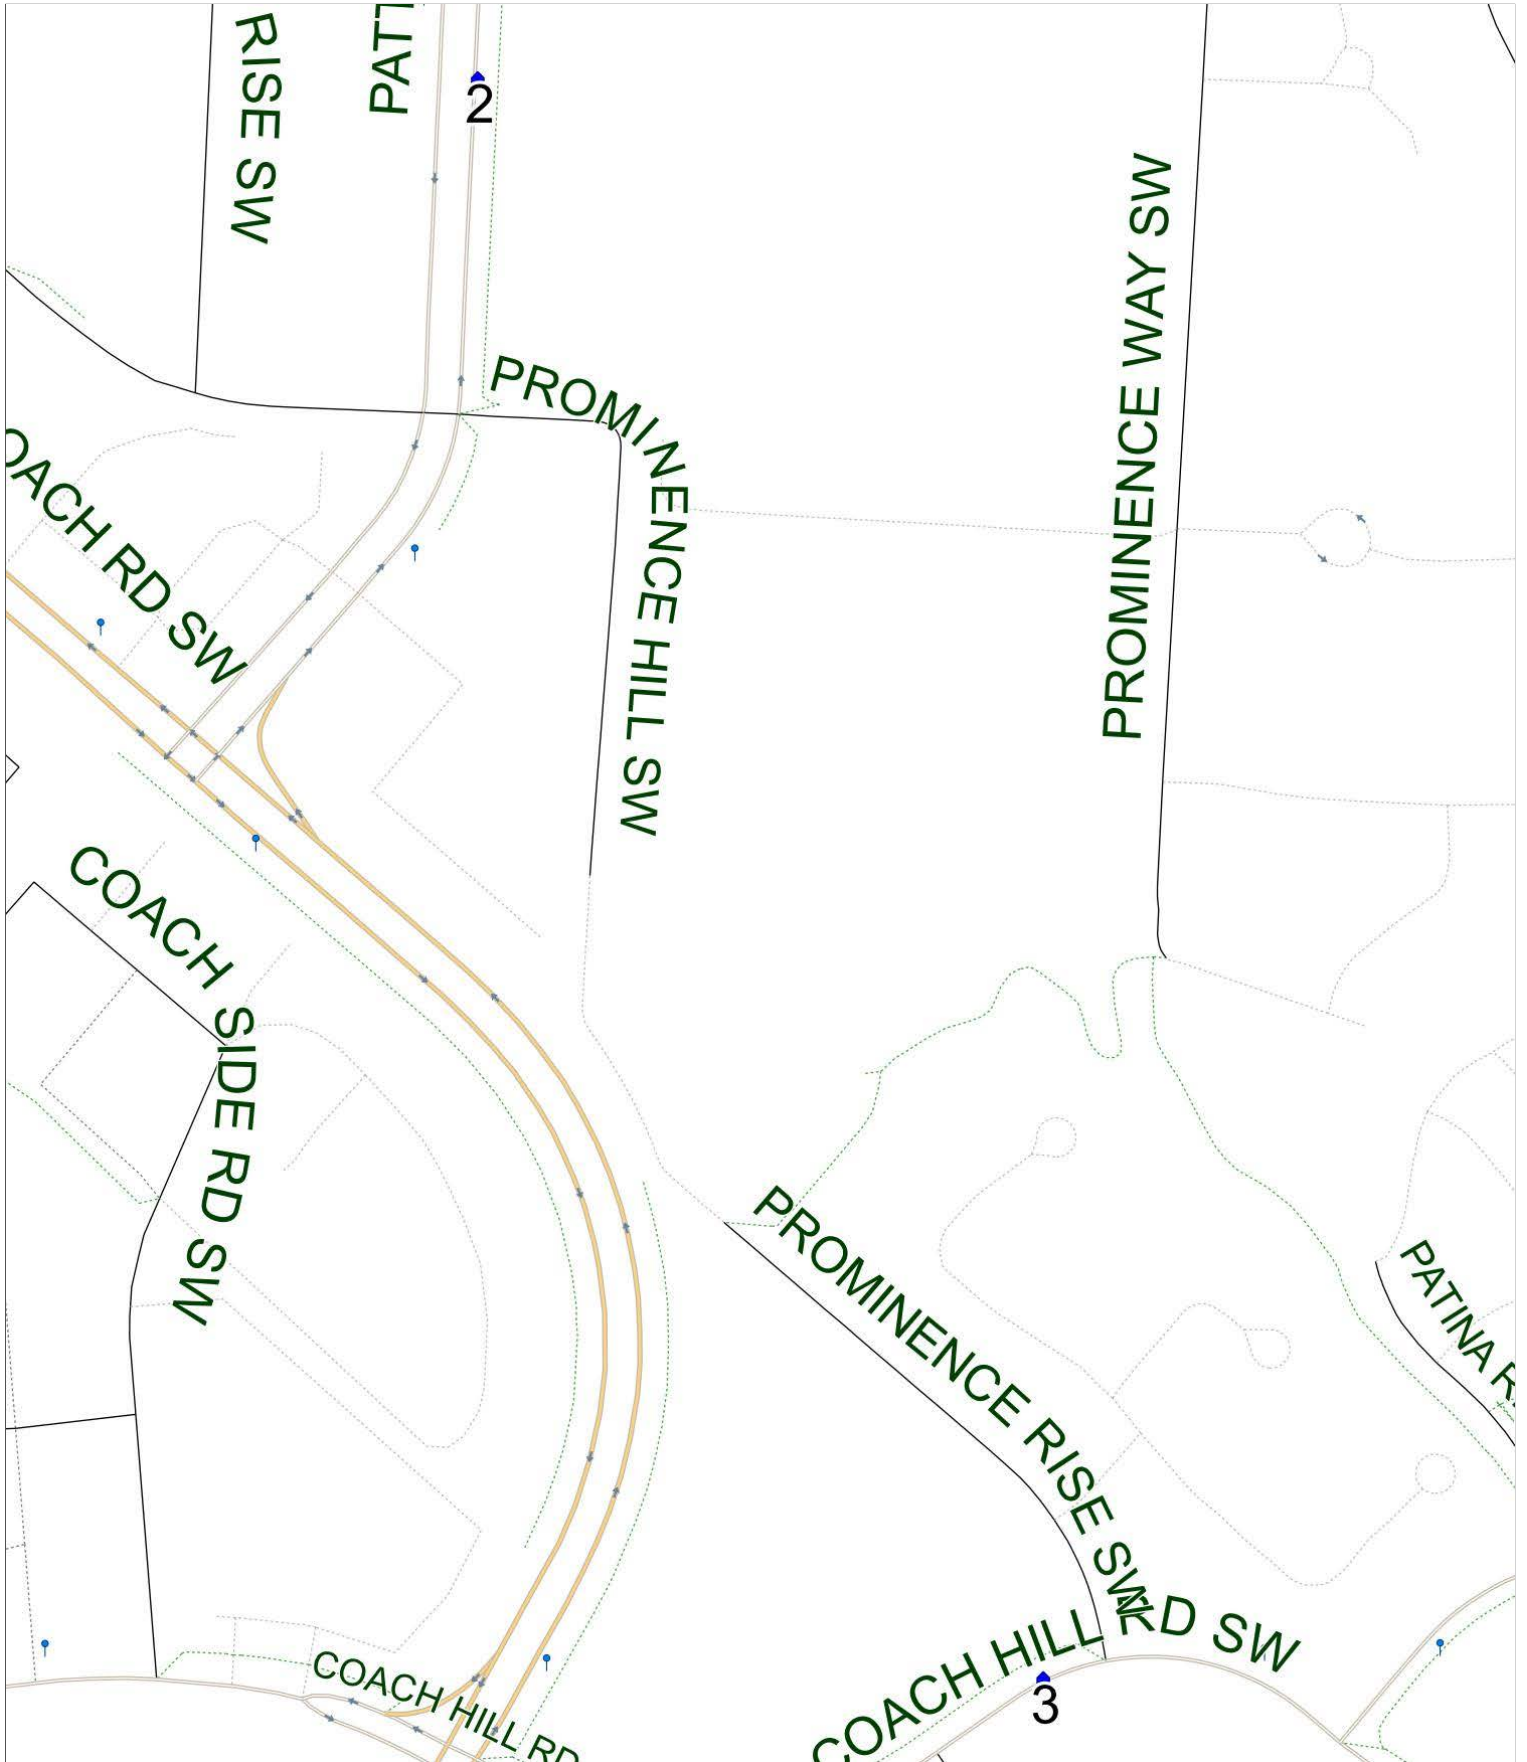

Vincent Massey E AM

Operator: Southland - Ogden Yard (403) 253-9323
Description: Patterson

Eff: 2019-09-03

#	Time	Description
1	8:46 AM	Northbound Patterson Blvd before Patina Drive SW
2	8:53 AM	Westbound Coach Hill Road after Prominence Rise SW in the green space
3	9:00 AM	Vincent Massey School, Southbound 45 Street SW

Vincent Massey E PM (MTWR)

Operator: Southland - Ogden Yard (403) 253-9323
Description: Patterson

Eff: 2019-09-03

#	Time	Description
1	4:00 PM	Vincent Massey School, Southbound 45 Street SW
2	4:11 PM	Northbound Patterson Blvd before Patina Drive SW
3	4:18 PM	Westbound Coach Hill Road after Prominence Rise SW in the green space

Vincent Massey E PM (F)

Operator: Southland - Ogden Yard (403) 253-9323
Description: Patterson

Eff: 2019-09-03

#	Time	Description
1	12:52 PM	Vincent Massey School, Southbound 45 Street SW
2	1:03 PM	Northbound Patterson Blvd before Patina Drive SW
3	1:07 PM	Westbound Coach Hill Road after Prominence Rise SW in the green space