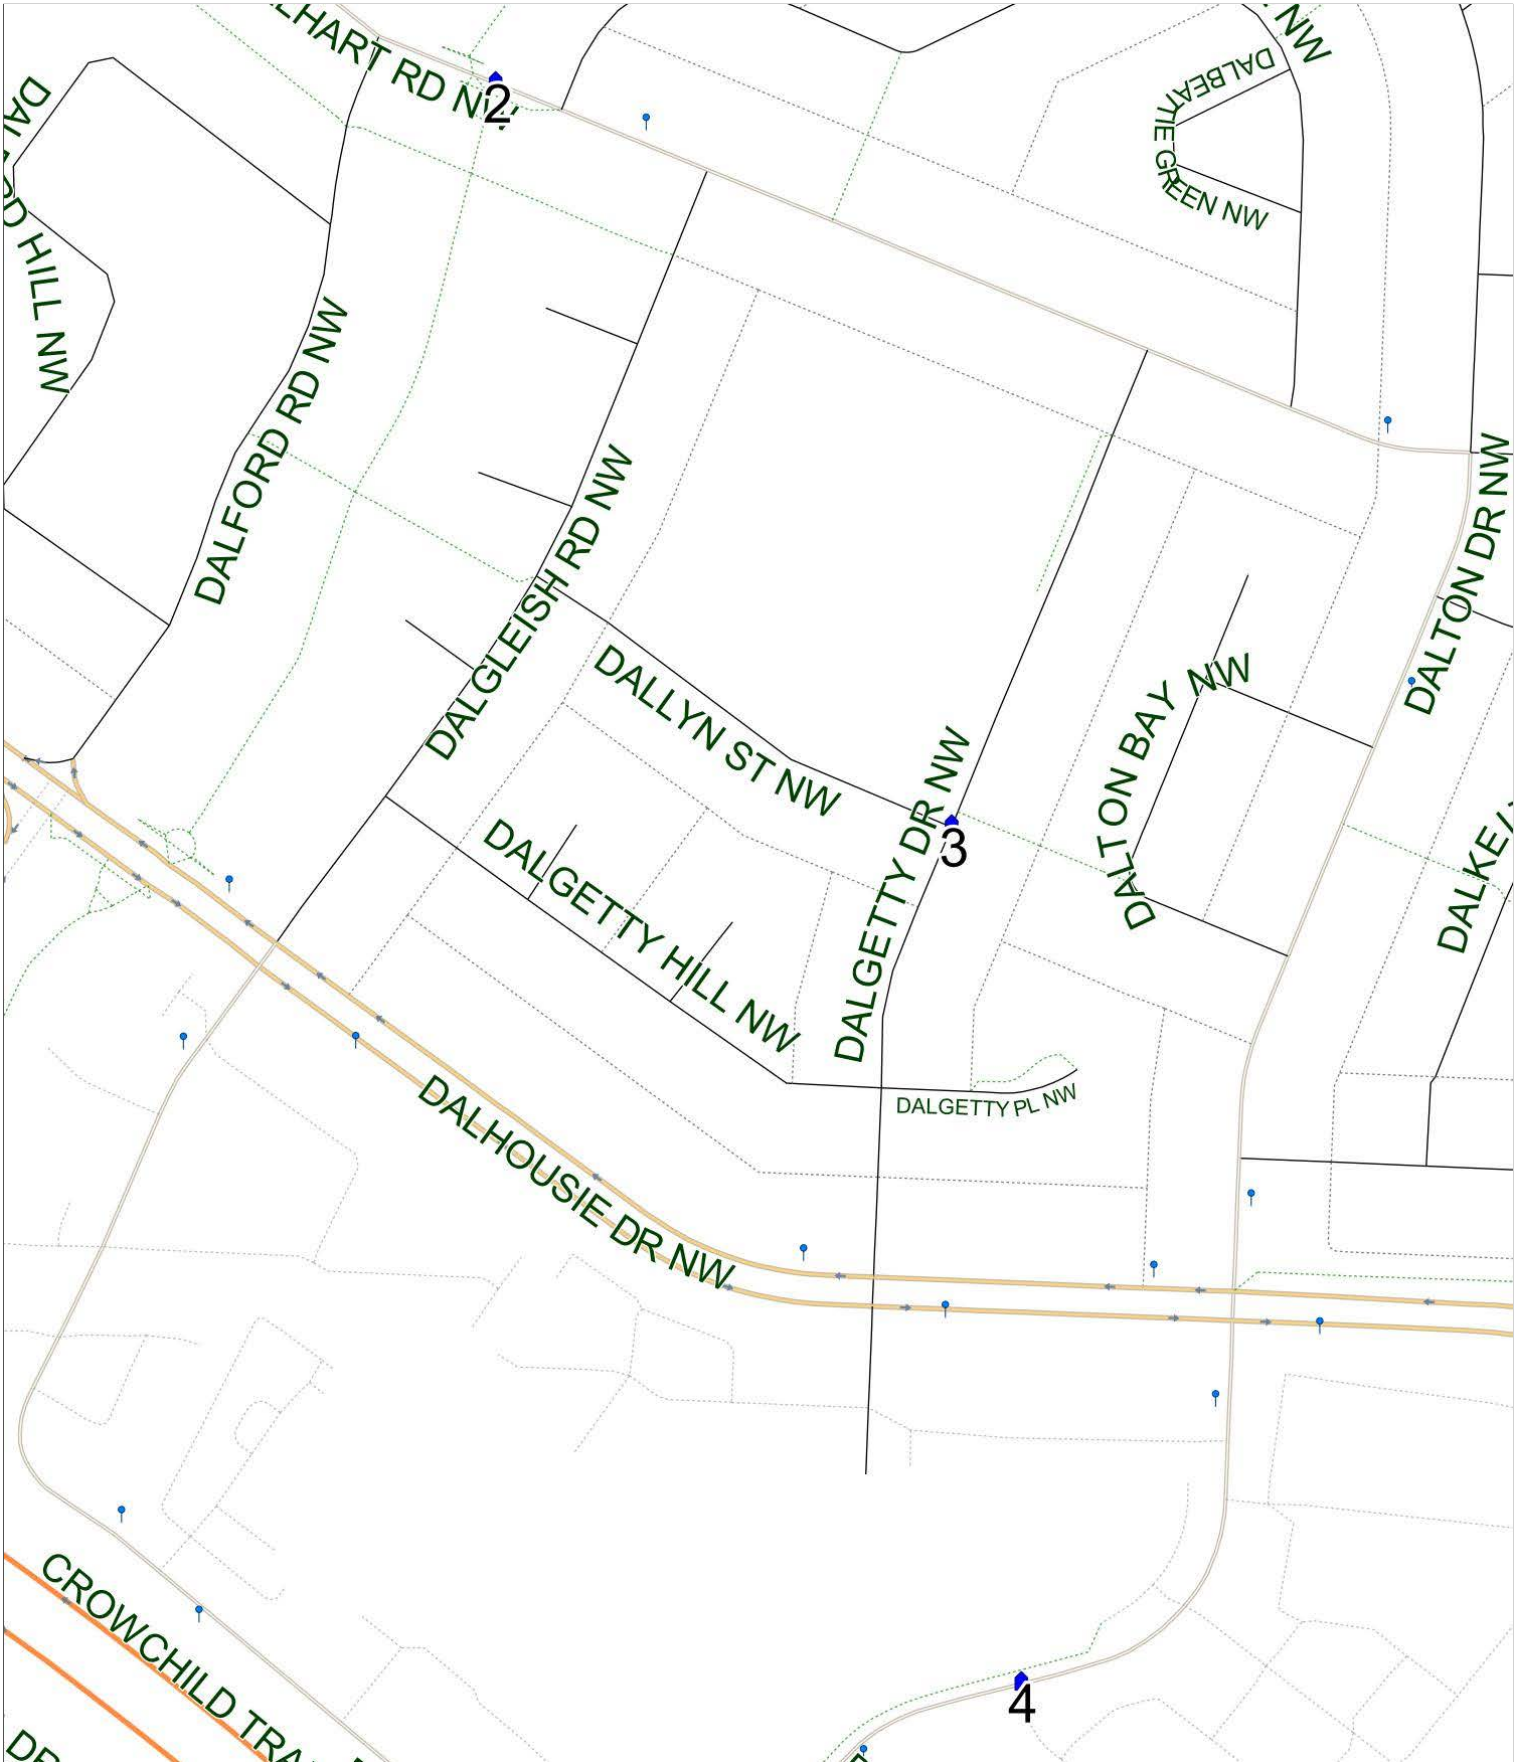

West Dalhousie A AM

Operator: Southland - Ogden Yard (403) 253-9323
Description: Dalhousie

Eff: 2019-09-03

#	Time	Description
1	7:37 AM	Eastbound Dalhart Road after Daiford Road NW after pathway
2	7:41 AM	Southbound Dalgetty Drive before Dallyn Street NW at green space
3	7:45 AM	Southbound Dalton Drive (east arm) after Dalhousie Drive NW after access road to shopping centre
4	7:50 AM	West Dalhousie School, Northbound 58 Street NW

West Dalhousie A PM (MTWR)

Operator: Southland - Ogden Yard (403) 253-9323
Description: Dalhousie

Eff: 2019-09-03

#	Time	Description
1	2:40 PM	West Dalhousie School, Northbound 58 Street NW
2	2:45 PM	Eastbound Dalhart Road after Dalford Road NW after pathway
3	2:49 PM	Southbound Dalgetty Drive before Dalyn Street NW at green space
4	2:53 PM	Southbound Dalton Drive (east arm) after Dalhousie Drive NW after access road to shopping centre NW at green space

West Dalhousie A PM (F)

Operator: Southland - Ogden Yard (403) 253-9323
Description: Dalhousie

Eff: 2019-09-03

#	Time	Description
1	12:10 PM	West Dalhousie School, Northbound 58 Street NW
2	12:15 PM	Eastbound Dalhart Road after Dalford Road NW after pathway
3	12:18 PM	Southbound Dalgetty Drive before Dallyn Street NW at green space
4	12:20 PM	Southbound Dalton Drive (east arm) after Dalhousie Drive NW after access road to shopping centre NW at green space