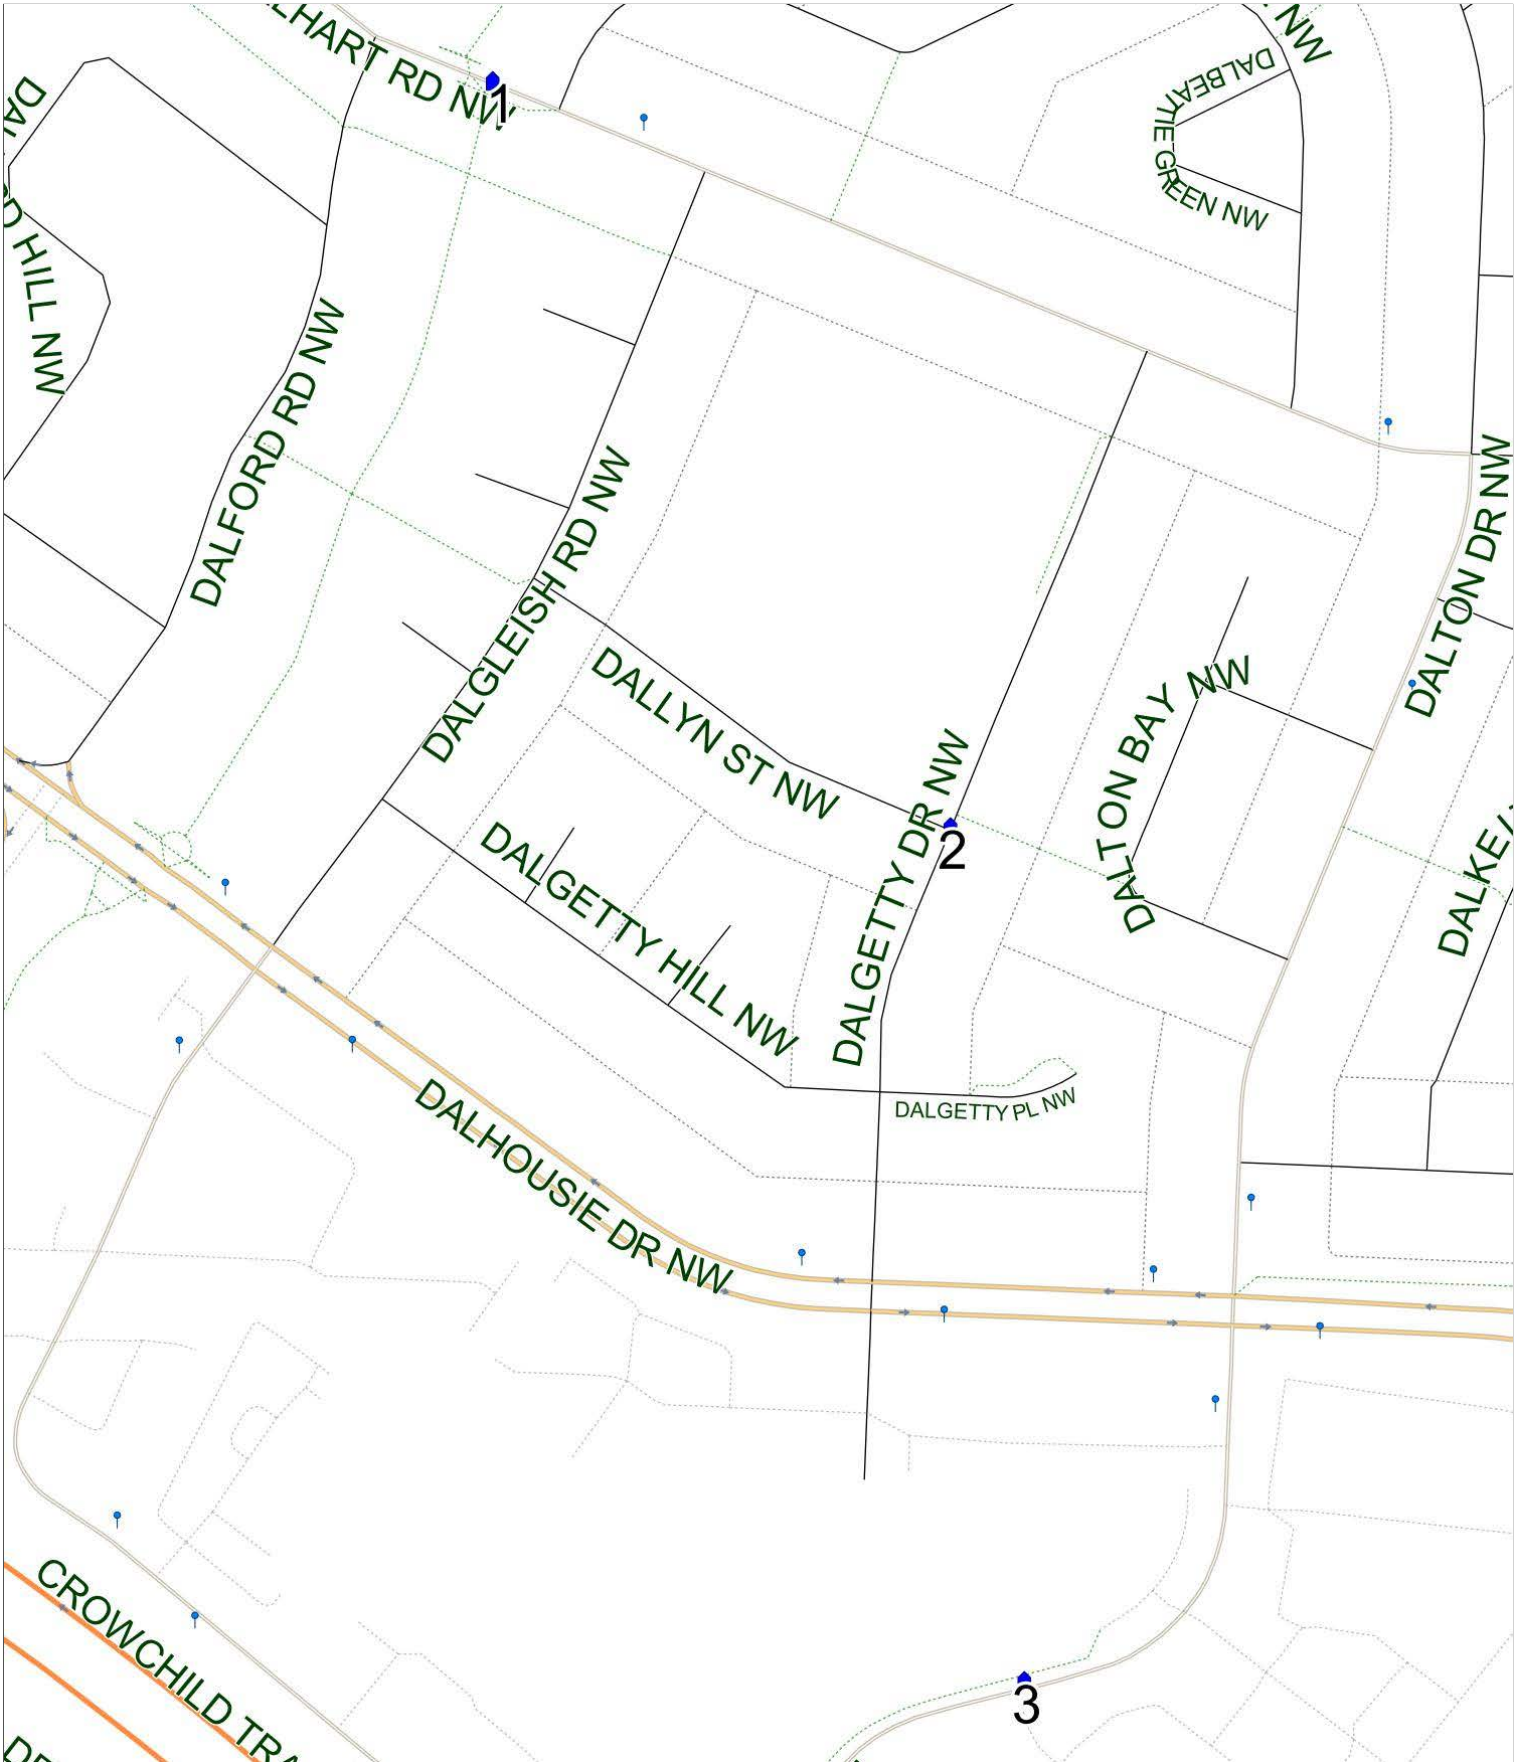

West Dalhousie A AM

Operator: Southland - Ogden Yard (403) 253-9323
Description: Dalhousie

Eff: 2019-09-03

#	Time	Description
1	7:37 AM	Eastbound Dalhart Road after Daiford Road NW after pathway
2	7:41 AM	Southbound Dalgetty Drive before Dallyn Street NW at green space
3	7:45 AM	Southbound Dalton Drive (east arm) after Dalhousie Drive NW after access road to shopping centre
4	7:50 AM	West Dalhousie School, Northbound 58 Street NW

West Dalhousie A PM (MTWR)

Operator: Southland - Ogden Yard (403) 253-9323
Description: Dalhousie

Eff: 2019-09-03

#	Time	Description
1	2:40 PM	West Dalhousie School, Northbound 58 Street NW
2	2:45 PM	Eastbound Dalhart Road after Dalford Road NW after pathway
3	2:49 PM	Southbound Dalgetty Drive before Dalyn Street NW at green space
4	2:53 PM	Southbound Dalton Drive (east arm) after Dalhousie Drive NW after access road to shopping centre NW at green space

West Dalhousie A PM (F)

Operator: Southland - Ogden Yard (403) 253-9323
Description: Dalhousie

Eff: 2019-09-03

#	Time	Description
1	12:10 PM	West Dalhousie School, Northbound 58 Street NW
2	12:15 PM	Eastbound Dalhart Road after Dalford Road NW after pathway
3	12:18 PM	Southbound Dalgetty Drive before Dallyn Street NW at green space
4	12:20 PM	Southbound Dalton Drive (east arm) after Dalhousie Drive NW after access road to shopping centre NW at green space