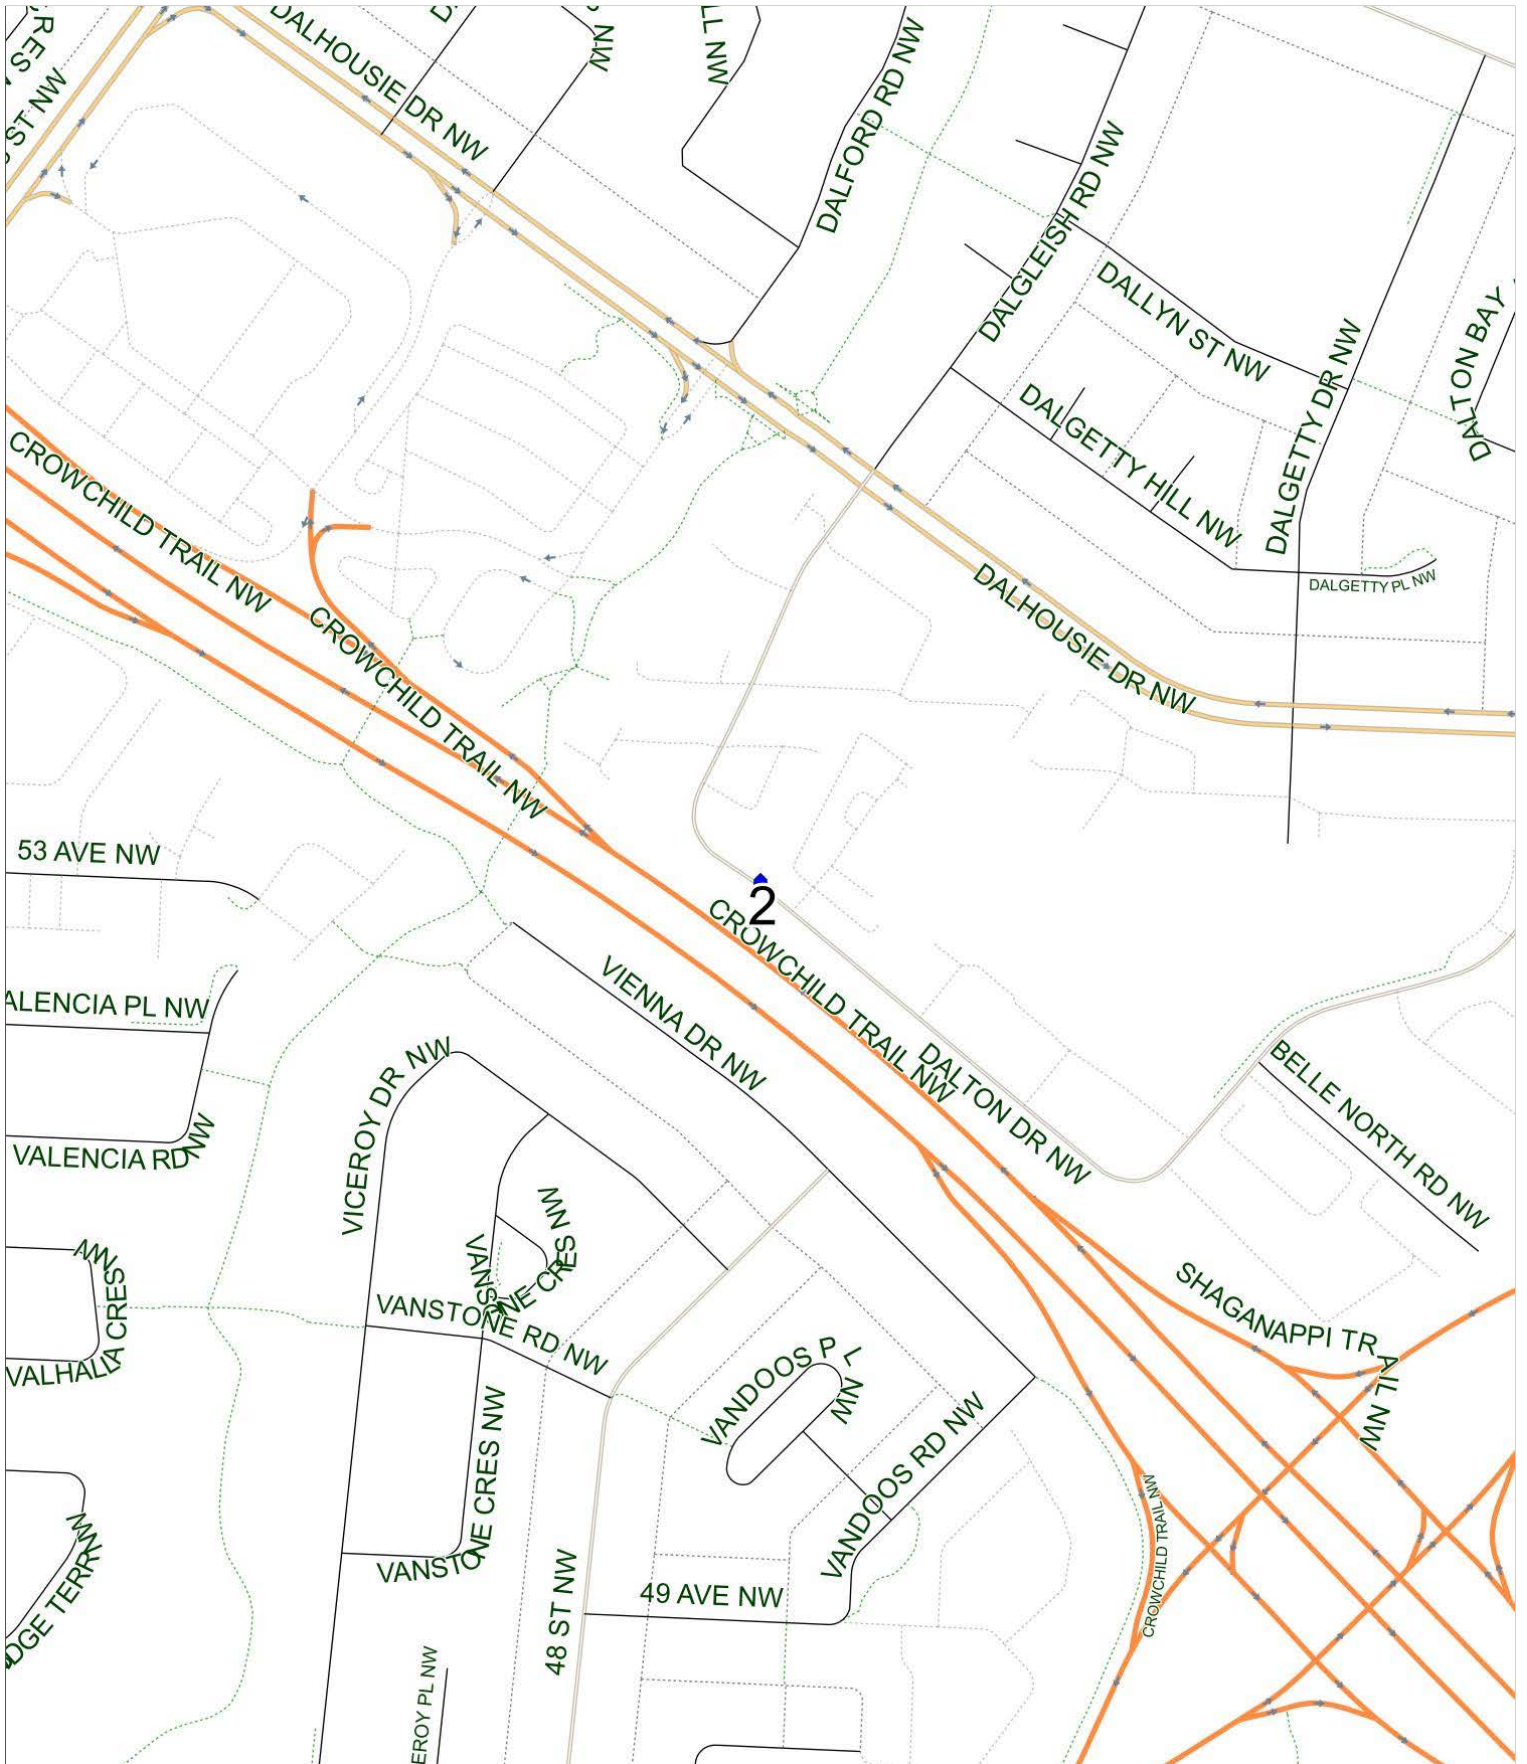

## West Dalhousie B/Hillhurst/Queen Elizabeth D AM

Operator: Southland - Ogden Yard (403) 253-9323

Eff: 2019-09-03

Description: The Hamptons, Edgemont, Brentwood, Capital Hill, Dalhousie

Instructions: Do not use 7 Ave NW in front of school when leaving at anytime.

#	Time	Description
1	7:37 AM	Northbound Edgemont Drive before Edgemont Hill NW at the CT Stop
2	7:45 AM	Westbound Dalton Drive (south arm) before Dalhousie Drive NW after entrance to Fortress Apartments at CT Stop
3	7:50 AM	West Dalhousie School, Northbound 58 Street NW
4	7:54 AM	Northbound Edgepark Blvd before Edgebyrne Crescent NW (south arm) at the green space
5	7:57 AM	Northbound Hamptons Drive after Hamptons Blvd NW at the CT Stop
6	8:00 AM	Eastbound Hamptons Drive before Hampstead Manor NW at the mailboxes
7	8:06 AM	Southbound Edgebrook Drive after Edgevalley Way NW at the CT Stop
8	8:14 AM	Southbound Brisebois Drive after Bulyea Road NW at the CT Stop
9	8:20 AM	Southbound 19 Street after Northmount Drive NW at the CT Stop
10	8:24 AM	Southbound 19 Street at 27 Avenue NW at the CT Stop
11	8:30 AM	Queen Elizabeth Jr High School, Eastbound 6 Avenue after 18 Street NW
12	8:35 AM	Hillhurst School, Eastbound 8 Ave after 14 Street NW

## West Dalhousie B PM (MTWR)

Operator: Southland - Ogden Yard (403) 253-9323  
Description: Dalhousie

Eff: 2019-09-03

#	Time	Description
1	2:40 PM	West Dalhousie School, Northbound 58 Street NW
2	2:46 PM	Westbound Dalton Drive (south arm) before Dalhousie Drive NW after entrance to Fortress Apartments at CT Stop

## West Dalhousie B PM (F)

Operator: Southland - Ogden Yard (403) 253-9323  
Description: Dalhousie

Eff: 2019-09-03

#	Time	Description
1	12:10 PM	West Dalhousie School, Northbound 58 Street NW
2	12:16 PM	Westbound Dalton Drive (south arm) before Dalhousie Drive NW after entrance to Fortress Apartments at CT Stop