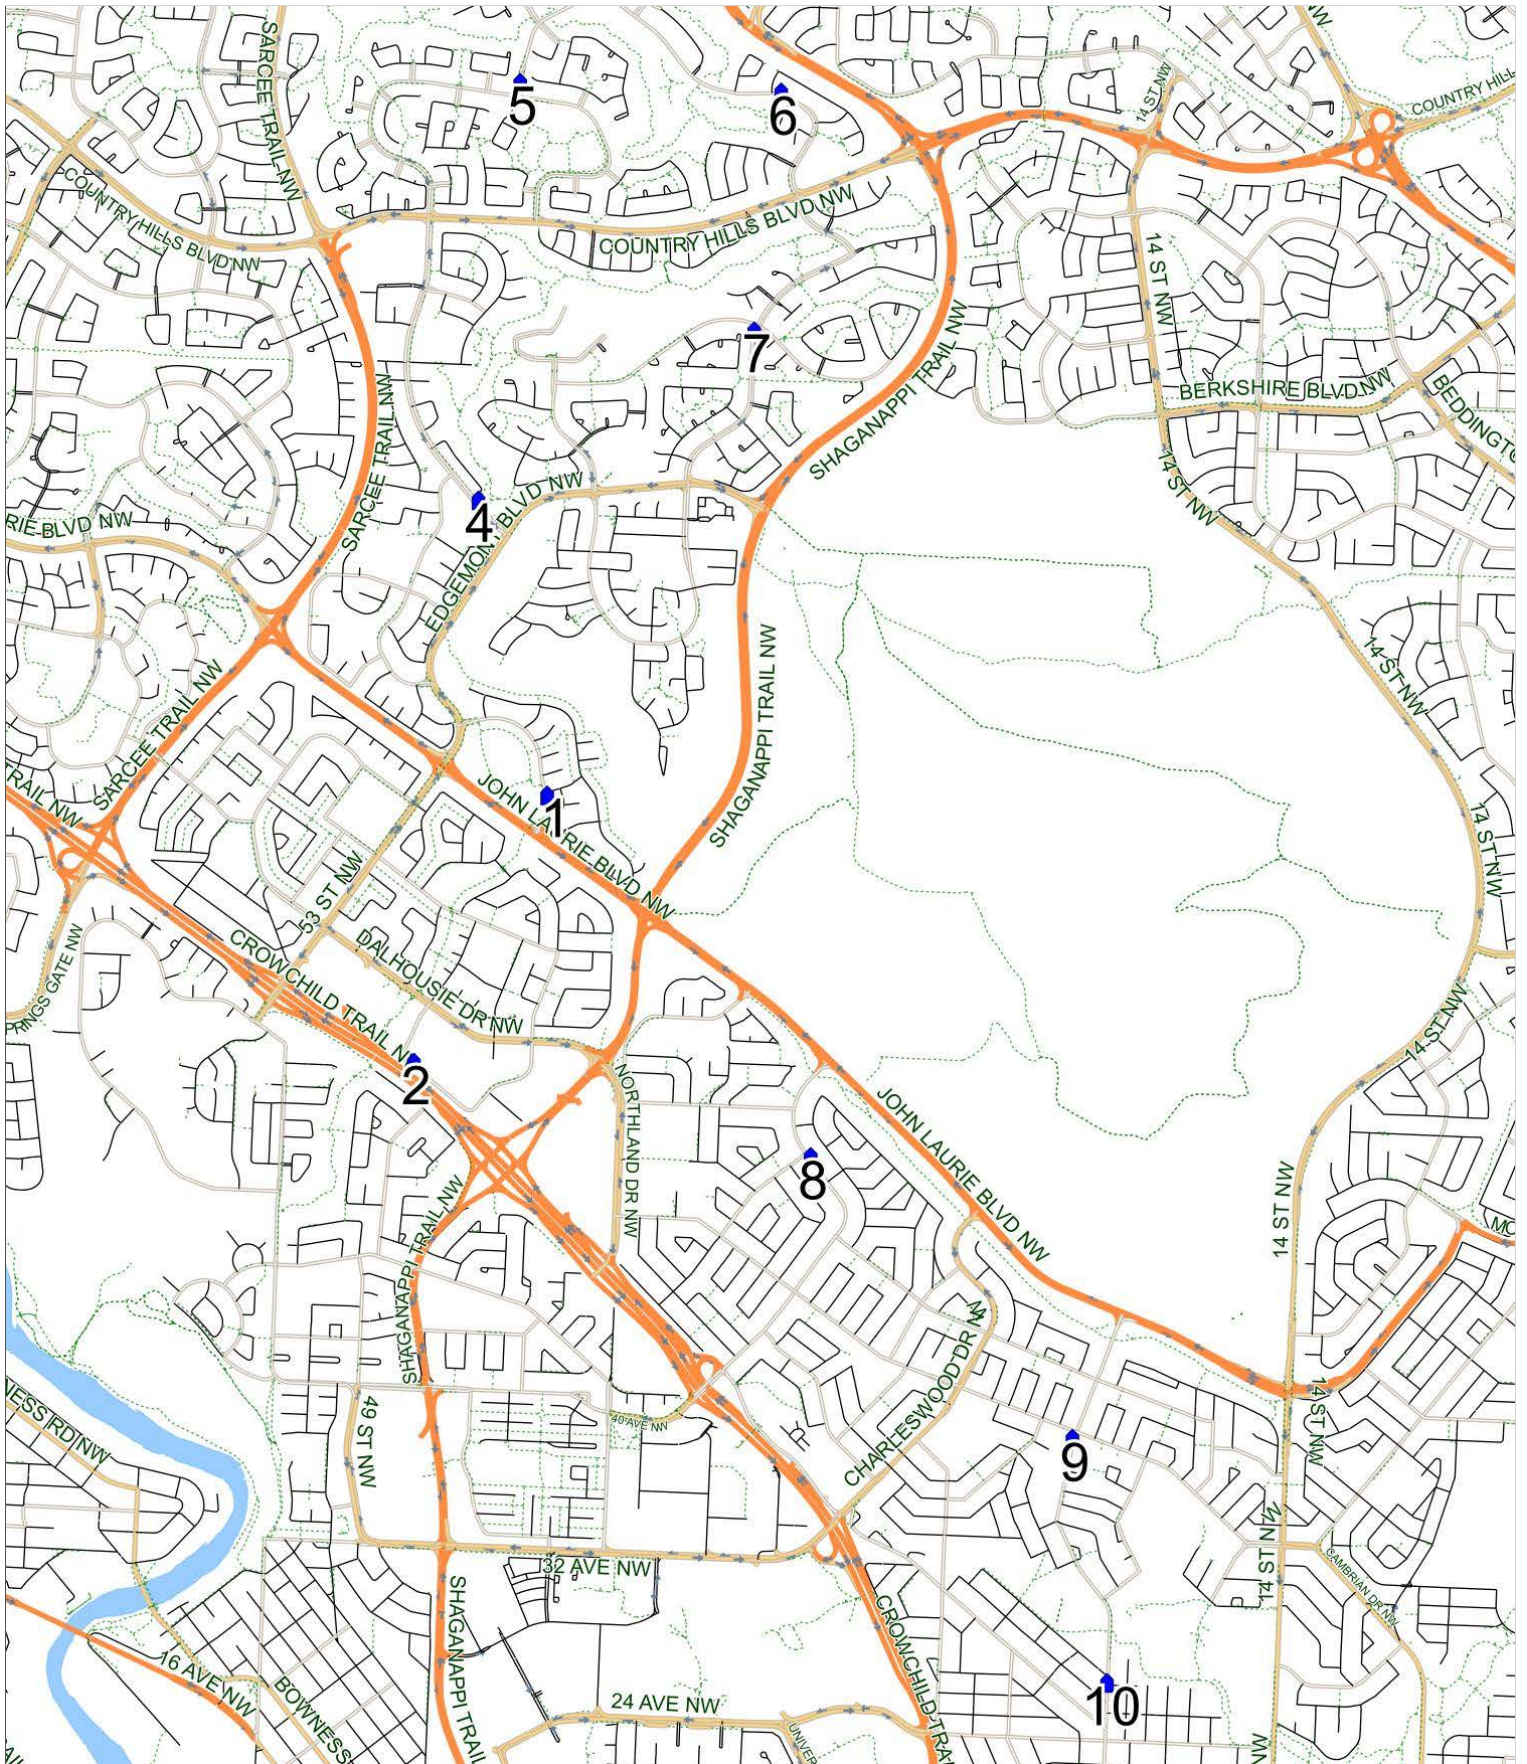

## West Dalhousie B/Hillhurst/Queen Elizabeth D AM

Operator: Southland - Ogden Yard (403) 253-9323

Eff: 2019-09-03

Description: The Hamptons, Edgemont, Brentwood, Capital Hill, Dalhousie

Instructions: Do not use 7 Ave NW in front of school when leaving at anytime.

#	Time	Description
1	7:37 AM	Northbound Edgemont Drive before Edgemont Hill NW at the CT Stop
2	7:45 AM	Westbound Dalton Drive (south arm) before Dalhousie Drive NW after entrance to Fortress Apartments at CT Stop
3	7:50 AM	West Dalhousie School, Northbound 58 Street NW
4	7:54 AM	Northbound Edgepark Blvd before Edgebyrne Crescent NW (south arm) at the green space
5	7:57 AM	Northbound Hamptons Drive after Hamptons Blvd NW at the CT Stop
6	8:00 AM	Eastbound Hamptons Drive before Hampstead Manor NW at the mailboxes
7	8:06 AM	Southbound Edgebrook Drive after Edgevalley Way NW at the CT Stop
8	8:14 AM	Southbound Brisebois Drive after Bulyea Road NW at the CT Stop
9	8:20 AM	Southbound 19 Street after Northmount Drive NW at the CT Stop
10	8:24 AM	Southbound 19 Street at 27 Avenue NW at the CT Stop
11	8:30 AM	Queen Elizabeth Jr High School, Eastbound 6 Avenue after 18 Street NW
12	8:35 AM	Hillhurst School, Eastbound 8 Ave after 14 Street NW

## West Dalhousie B PM (MTWR)

Operator: Southland - Ogden Yard (403) 253-9323  
Description: Dalhousie

Eff: 2019-09-03

#	Time	Description
1	2:40 PM	West Dalhousie School, Northbound 58 Street NW
2	2:46 PM	Westbound Dalton Drive (south arm) before Dalhousie Drive NW after entrance to Fortress Apartments at CT Stop

## West Dalhousie B PM (F)

Operator: Southland - Ogden Yard (403) 253-9323  
Description: Dalhousie

Eff: 2019-09-03

#	Time	Description
1	12:10 PM	West Dalhousie School, Northbound 58 Street NW
2	12:16 PM	Westbound Dalton Drive (south arm) before Dalhousie Drive NW after entrance to Fortress Apartments at CT Stop