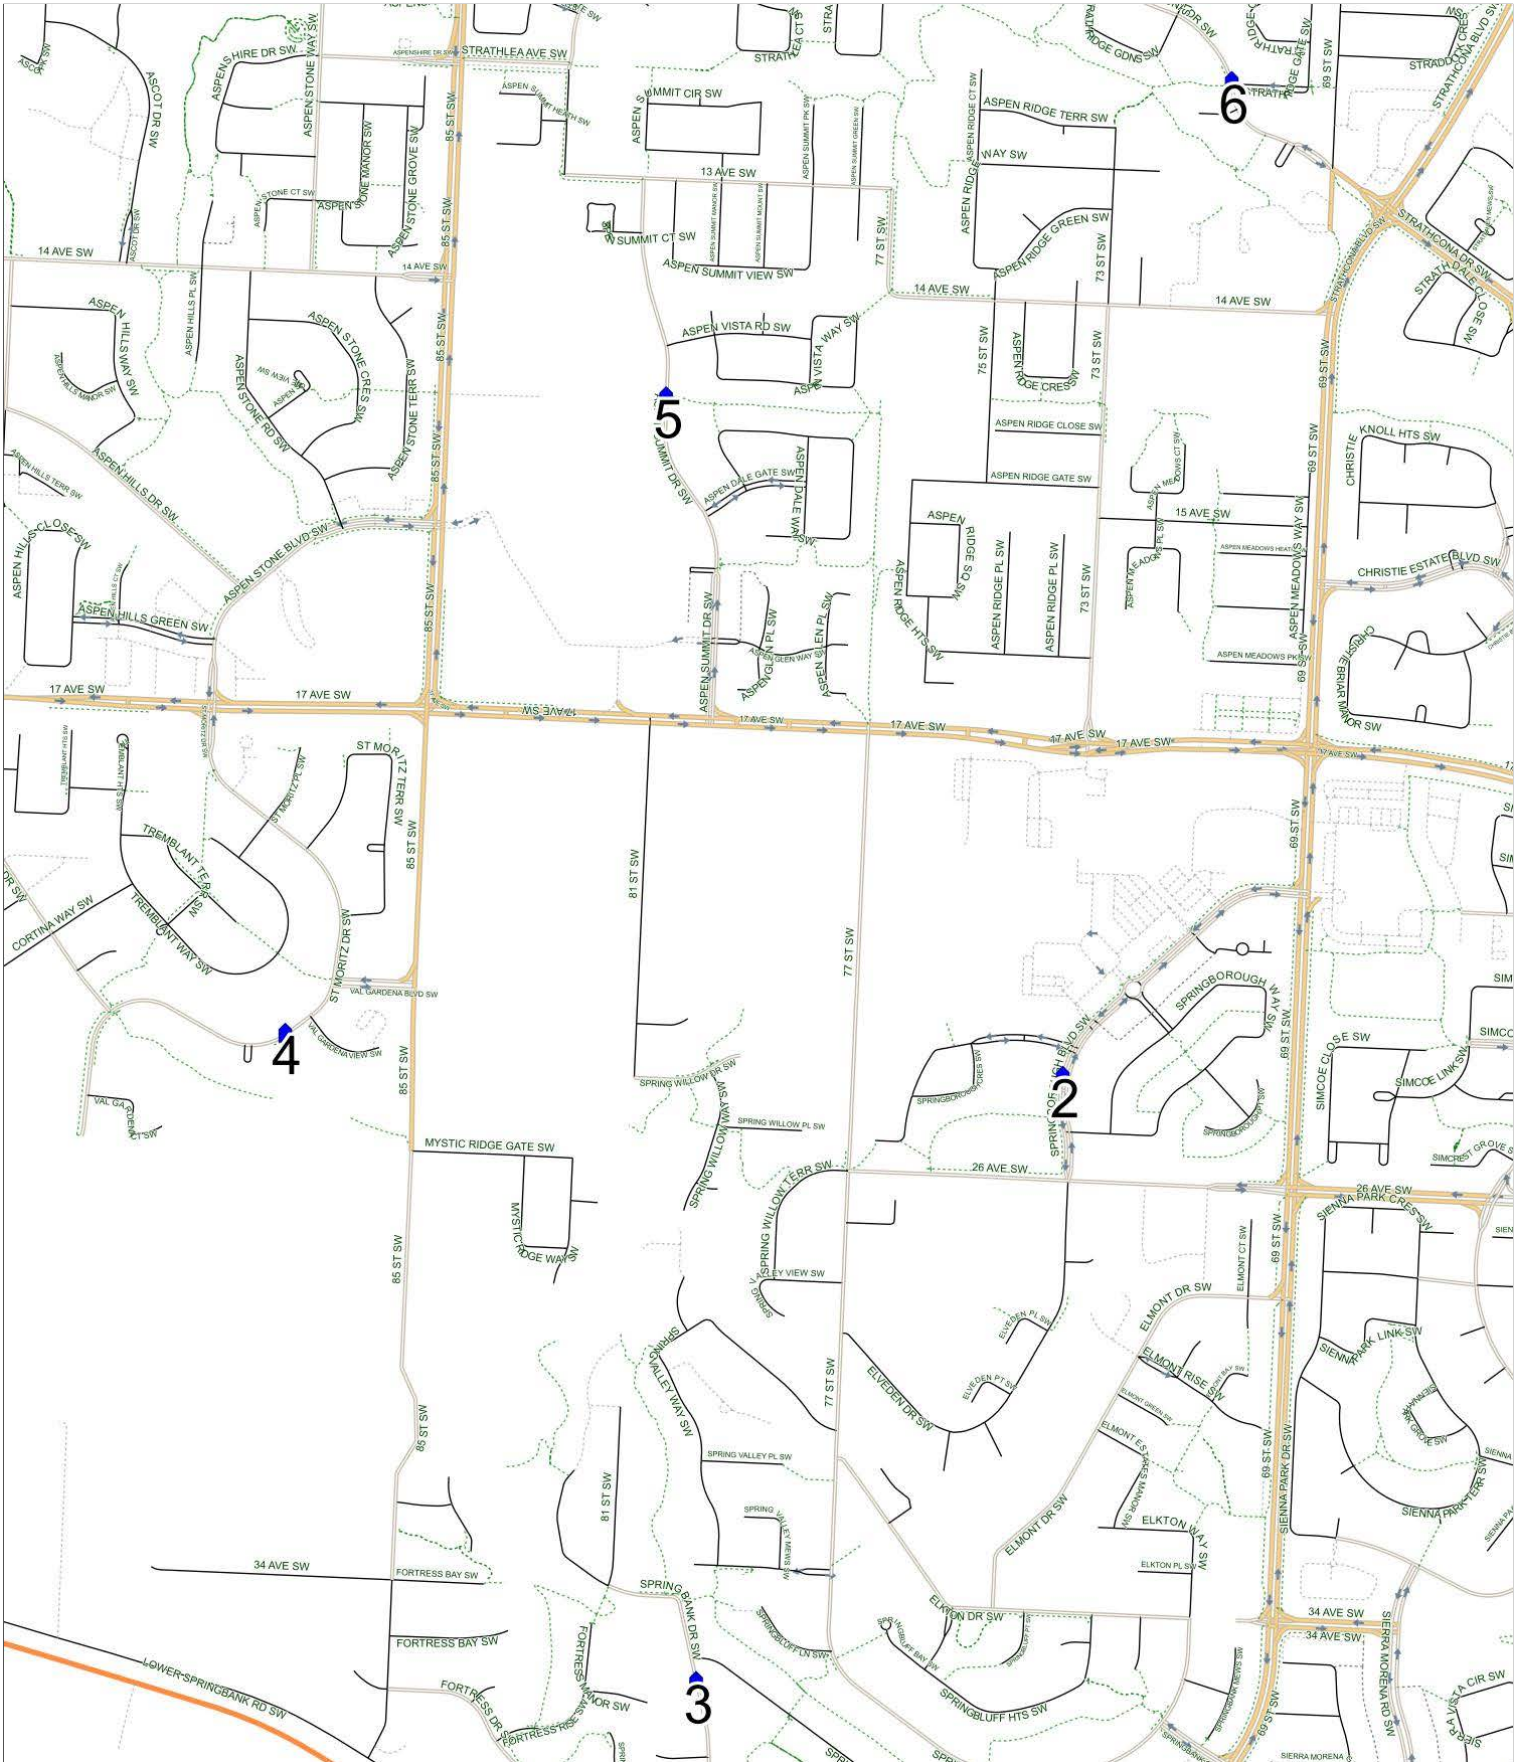

Westgate F AM

Operator: Southland - CFB Yard (403) 387-2907
 Description: Springbank Hill, Aspen Woods (east of 85 Street), Strathcona Park

Eff: 2019-09-03

#	Time	Description
1	7:04 AM	Eastbound St. Moritz Drive after Val Gardena Place SW at the CT Stop
2	7:11 AM	Northbound Springbank Drive before Springbank Way at the green space by the mailboxes
3	7:20 AM	Southbound Springborough Blvd after Springborough Green SW at the green space
4	7:30 AM	Northbound Aspen Summit Drive after house # 160 SW at the pathway
5	7:42 AM	Eastbound Strathcona Drive across from Strathridge Gate SW at the green space
6	7:50 AM	Westgate School, Northbound Westminster Drive SW

Westgate F PM (MTWR)

Operator: Southland - CFB Yard (403) 387-2907
 Description: Springbank Hill, Aspen Woods (east of 85 Street), Strathcona Park

Eff: 2019-09-03

#	Time	Description
1	2:44 PM	Westgate School, Northbound Westminster Drive SW
2	2:54 PM	Southbound Springborough Blvd after Springborough Green SW at the green space
3	3:02 PM	Southbound Springbank Drive after Springbank Way SW at the green space
4	3:13 PM	Eastbound St. Moritz Drive after Val Gardena Place SW at CT Stop
5	3:19 PM	Northbound Aspen Summit Drive after house # 160 SW at the pathway
6	3:26 PM	Eastbound Strathcona Drive across from Strathridge Gate SW at the green space

Westgate F PM (F)

Operator: Southland - CFB Yard (403) 387-2907
 Description: Springbank Hill, Aspen Woods (east of 85 Street), Strathcona Park

Eff: 2019-09-03

#	Time	Description
1	12:10 PM	Westgate School, Northbound Westminster Drive SW
2	12:20 PM	Southbound Springborough Blvd after Springborough Green SW at the green space
3	12:27 PM	Southbound Springbank Drive after Springbank Way SW at the green space
4	12:36 PM	Eastbound St. Moritz Drive after Val Gardena Place SW at CT Stop
5	12:41 PM	Northbound Aspen Summit Drive after house # 160 SW at the pathway
6	12:46 PM	Eastbound Strathcona Drive across from Strathridge Gate SW at the green space