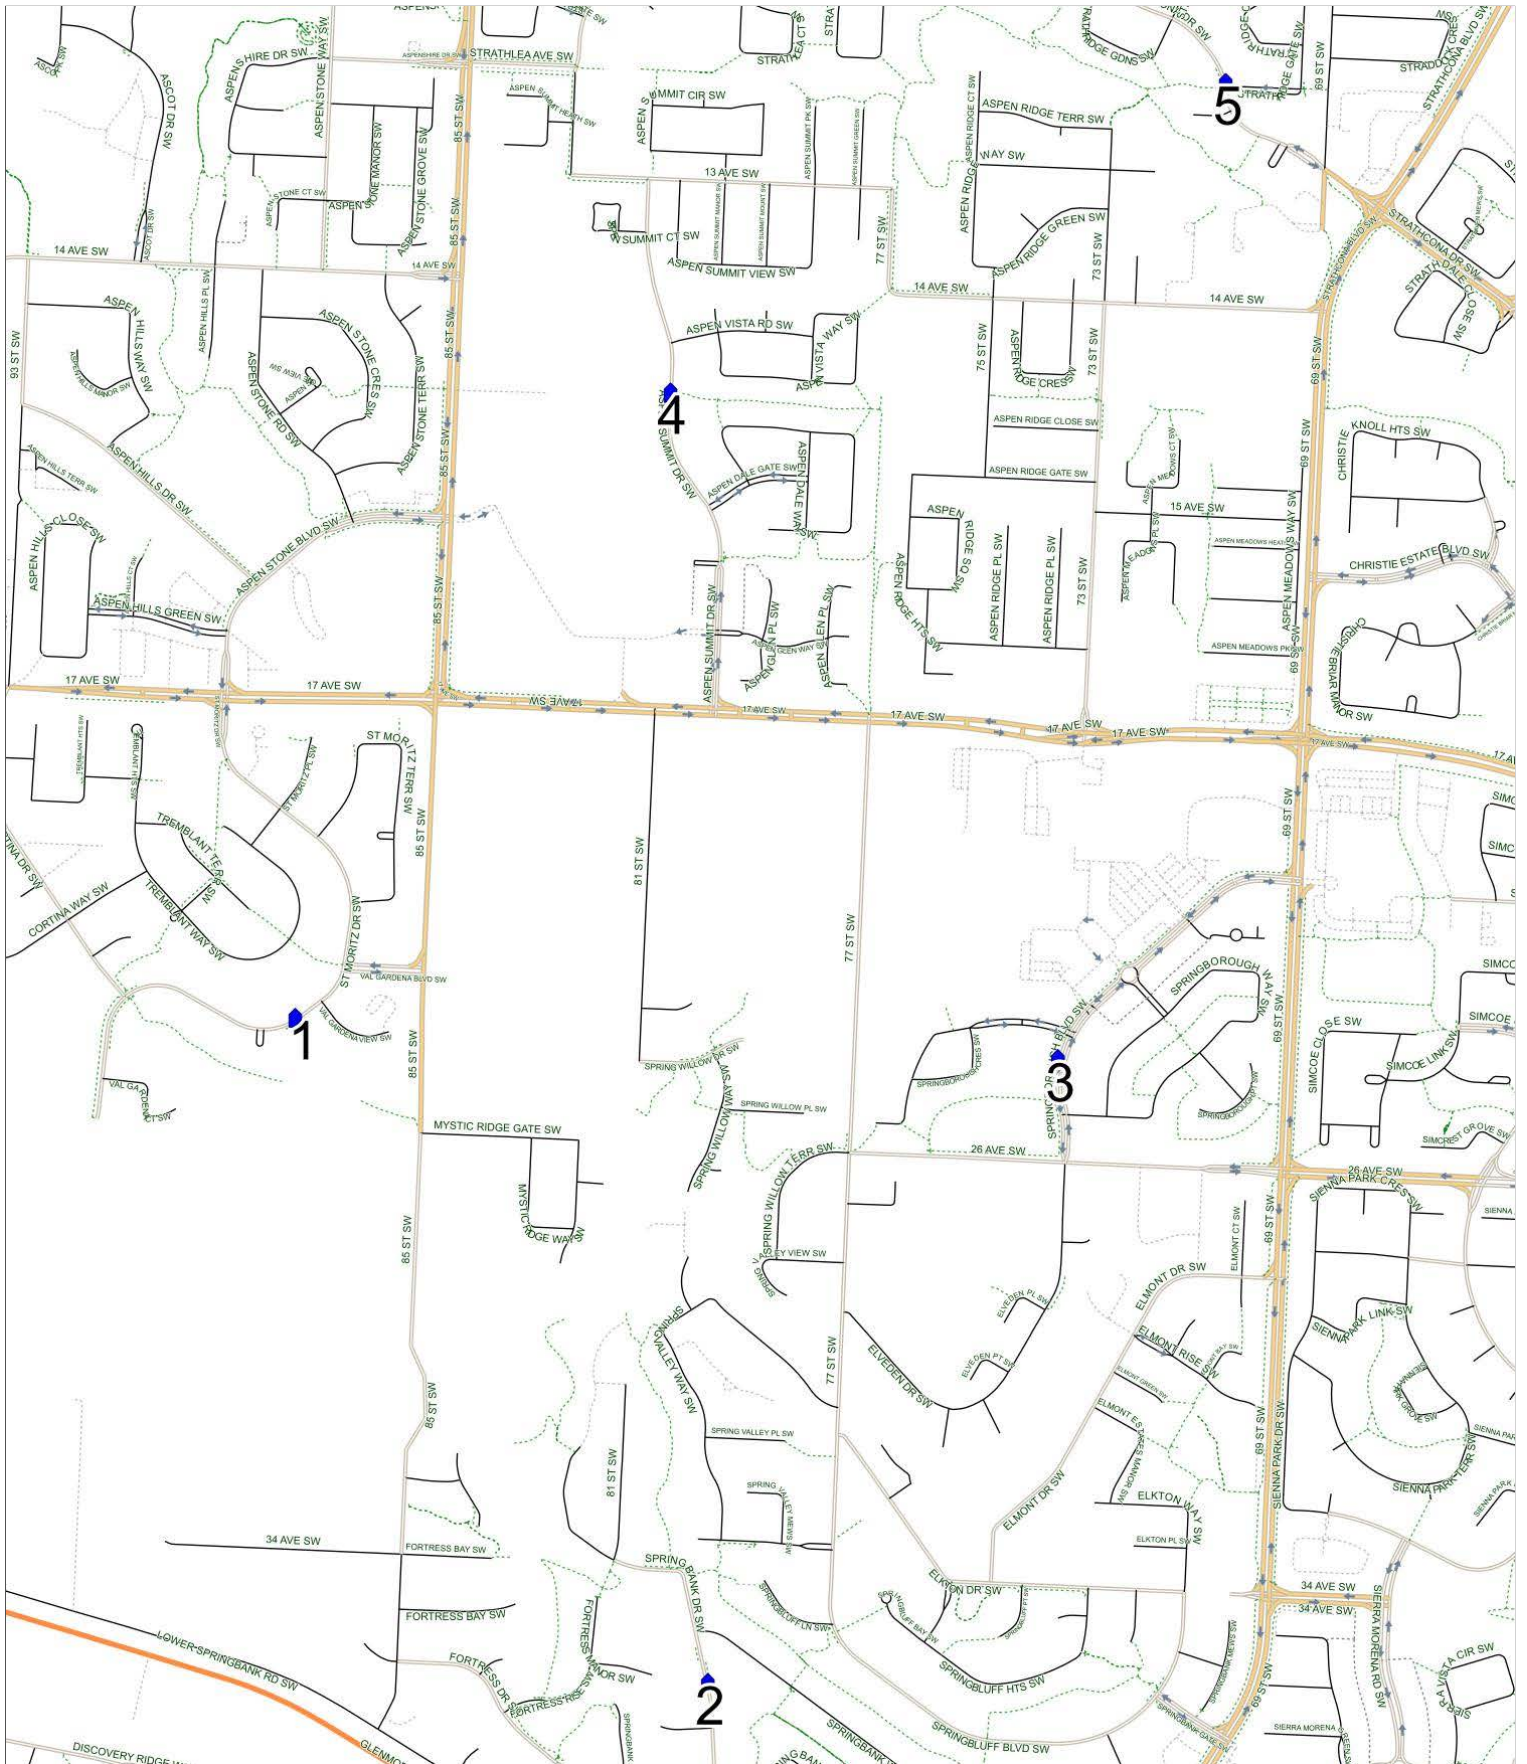

Westgate F AM

Operator: Southland - CFB Yard (403) 387-2907
 Description: Springbank Hill, Aspen Woods (east of 85 Street), Strathcona Park

Eff: 2019-09-03

#	Time	Description
1	7:04 AM	Eastbound St. Moritz Drive after Val Gardena Place SW at the CT Stop
2	7:11 AM	Northbound Springbank Drive before Springbank Way at the green space by the mailboxes
3	7:20 AM	Southbound Springborough Blvd after Springborough Green SW at the green space
4	7:30 AM	Northbound Aspen Summit Drive after house # 160 SW at the pathway
5	7:42 AM	Eastbound Strathcona Drive across from Strathridge Gate SW at the green space
6	7:50 AM	Westgate School, Northbound Westminster Drive SW

Westgate F PM (MTWR)

Operator: Southland - CFB Yard (403) 387-2907
 Description: Springbank Hill, Aspen Woods (east of 85 Street), Strathcona Park

Eff: 2019-09-03

#	Time	Description
1	2:44 PM	Westgate School, Northbound Westminster Drive SW
2	2:54 PM	Southbound Springborough Blvd after Springborough Green SW at the green space
3	3:02 PM	Southbound Springbank Drive after Springbank Way SW at the green space
4	3:13 PM	Eastbound St. Moritz Drive after Val Gardena Place SW at CT Stop
5	3:19 PM	Northbound Aspen Summit Drive after house # 160 SW at the pathway
6	3:26 PM	Eastbound Strathcona Drive across from Strathridge Gate SW at the green space

Westgate F PM (F)

Operator: Southland - CFB Yard (403) 387-2907
 Description: Springbank Hill, Aspen Woods (east of 85 Street), Strathcona Park

Eff: 2019-09-03

#	Time	Description
1	12:10 PM	Westgate School, Northbound Westminster Drive SW
2	12:20 PM	Southbound Springborough Blvd after Springborough Green SW at the green space
3	12:27 PM	Southbound Springbank Drive after Springbank Way SW at the green space
4	12:36 PM	Eastbound St. Moritz Drive after Val Gardena Place SW at CT Stop
5	12:41 PM	Northbound Aspen Summit Drive after house # 160 SW at the pathway
6	12:46 PM	Eastbound Strathcona Drive across from Strathridge Gate SW at the green space