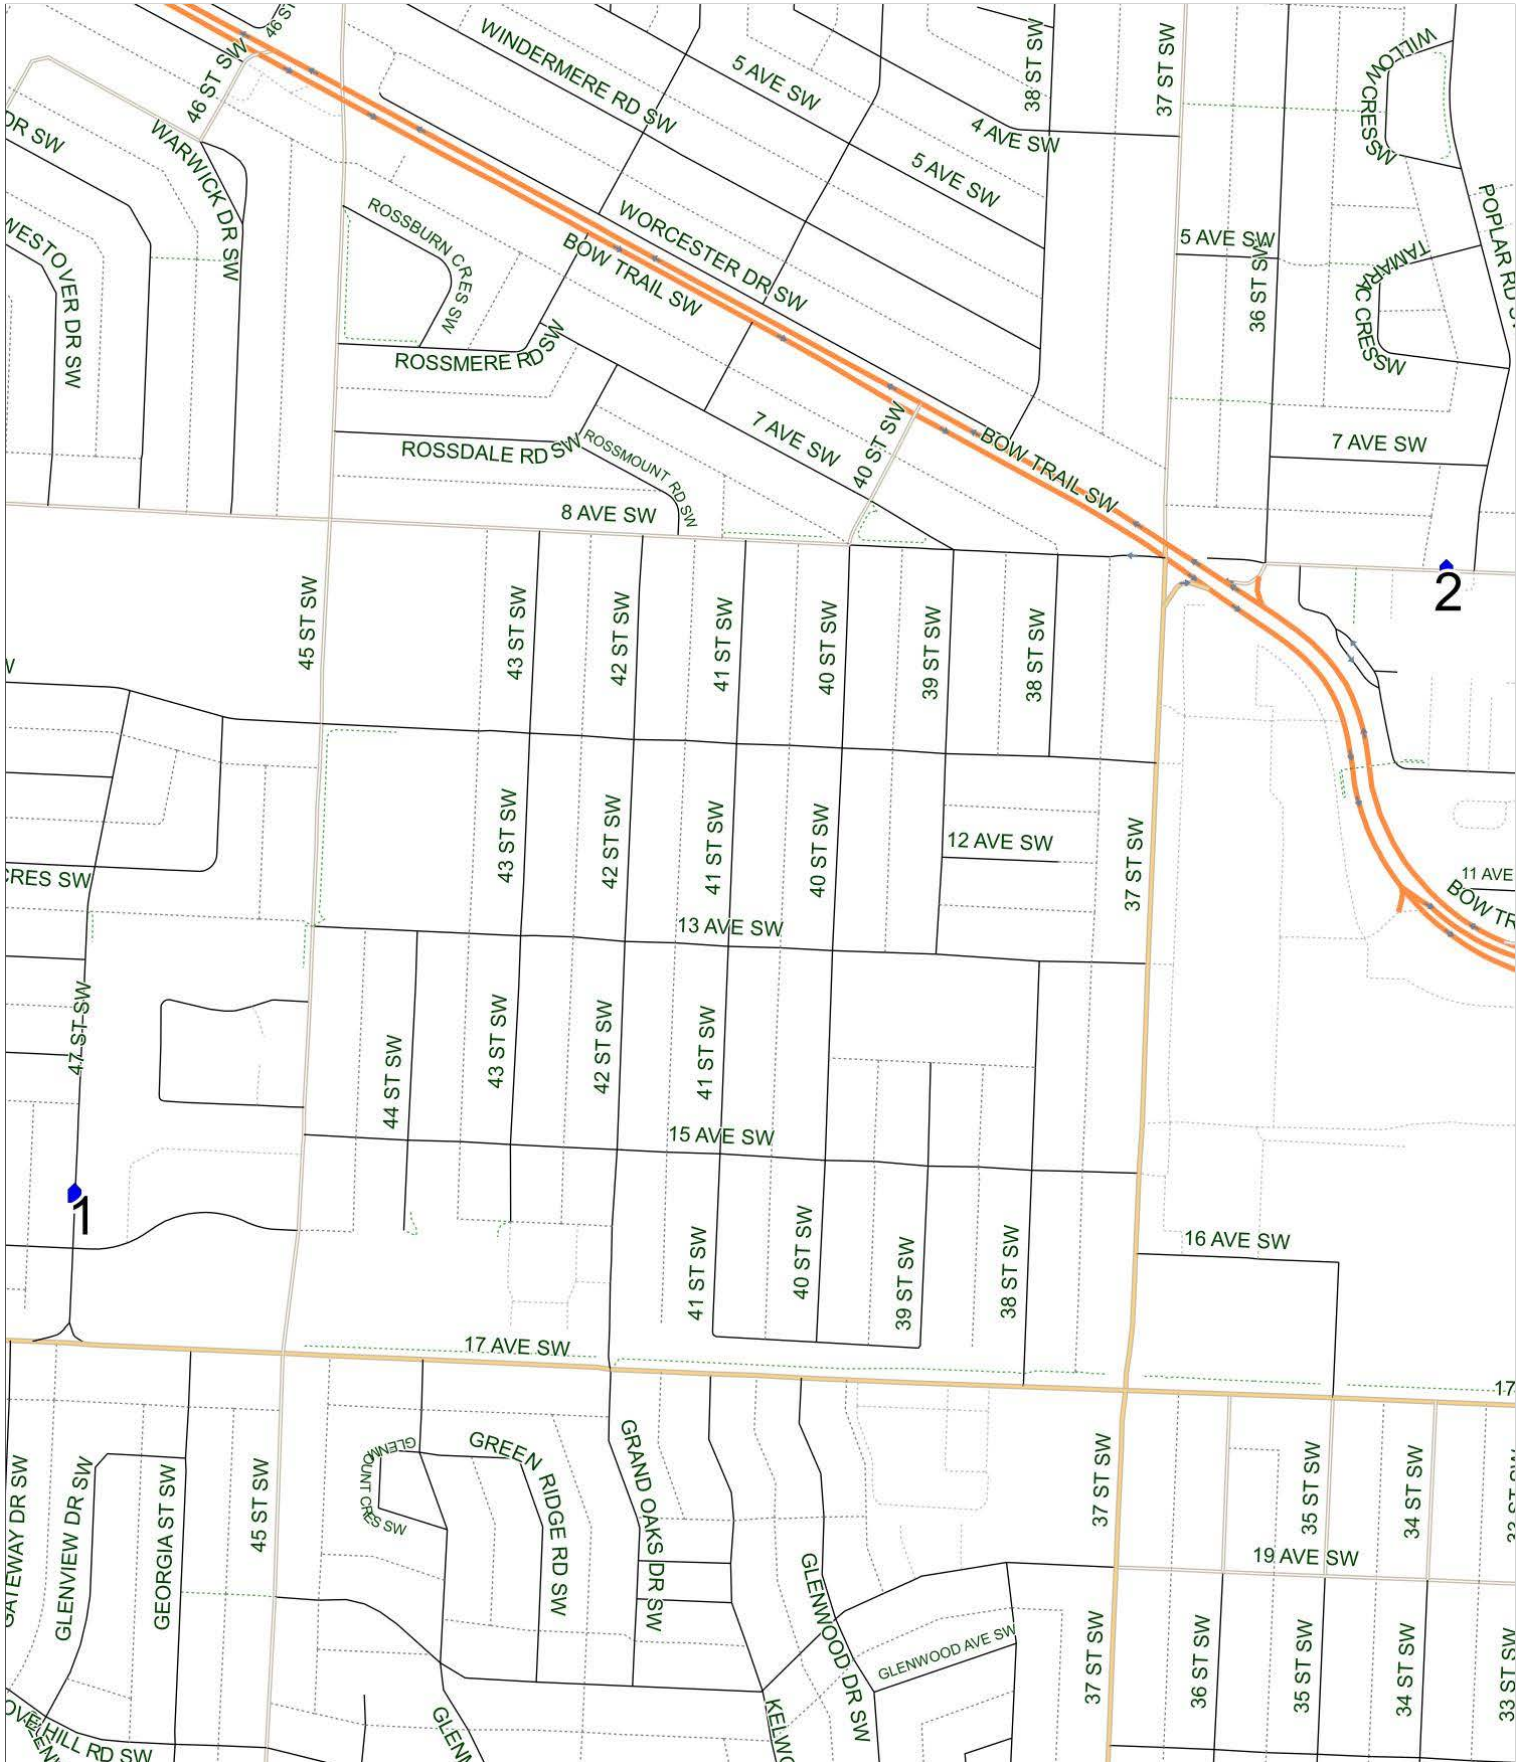

Wildwood A AM

Operator: Southland - CFB Yard (403) 387-2907
Description: Westgate, Wildwood

Eff: 2019-09-03

#	Time	Description
1	7:36 AM	Southbound 47 Street after Westwood Drive SW
2	7:42 AM	Eastbound 8 Avenue SW before Poplar Road SW at fire hydrant
3	7:50 AM	Wildwood School, Northbound 45 Street SW

Wildwood A PM (MTWR)

Operator: Southland - CFB Yard (403) 387-2907
Description: Westgate, Wildwood

Eff: 2019-09-03

#	Time	Description
1	2:40 PM	Wildwood School, Northbound 45 Street SW
2	2:45 PM	Eastbound 8 Avenue SW before Poplar Road SW at fire hydrant
3	2:54 PM	Northbound 47 Street after Westwood Drive SW

Wildwood A PM (F)

Operator: Southland - CFB Yard (403) 387-2907
Description: Westgate, Wildwood

Eff: 2019-09-03

#	Time	Description
1	12:10 PM	Wildwood School, Northbound 45 Street SW
2	12:14 PM	Eastbound 8 Avenue SW before Poplar Road SW at fire hydrant
3	12:20 PM	Northbound 47 Street after Westwood Drive SW