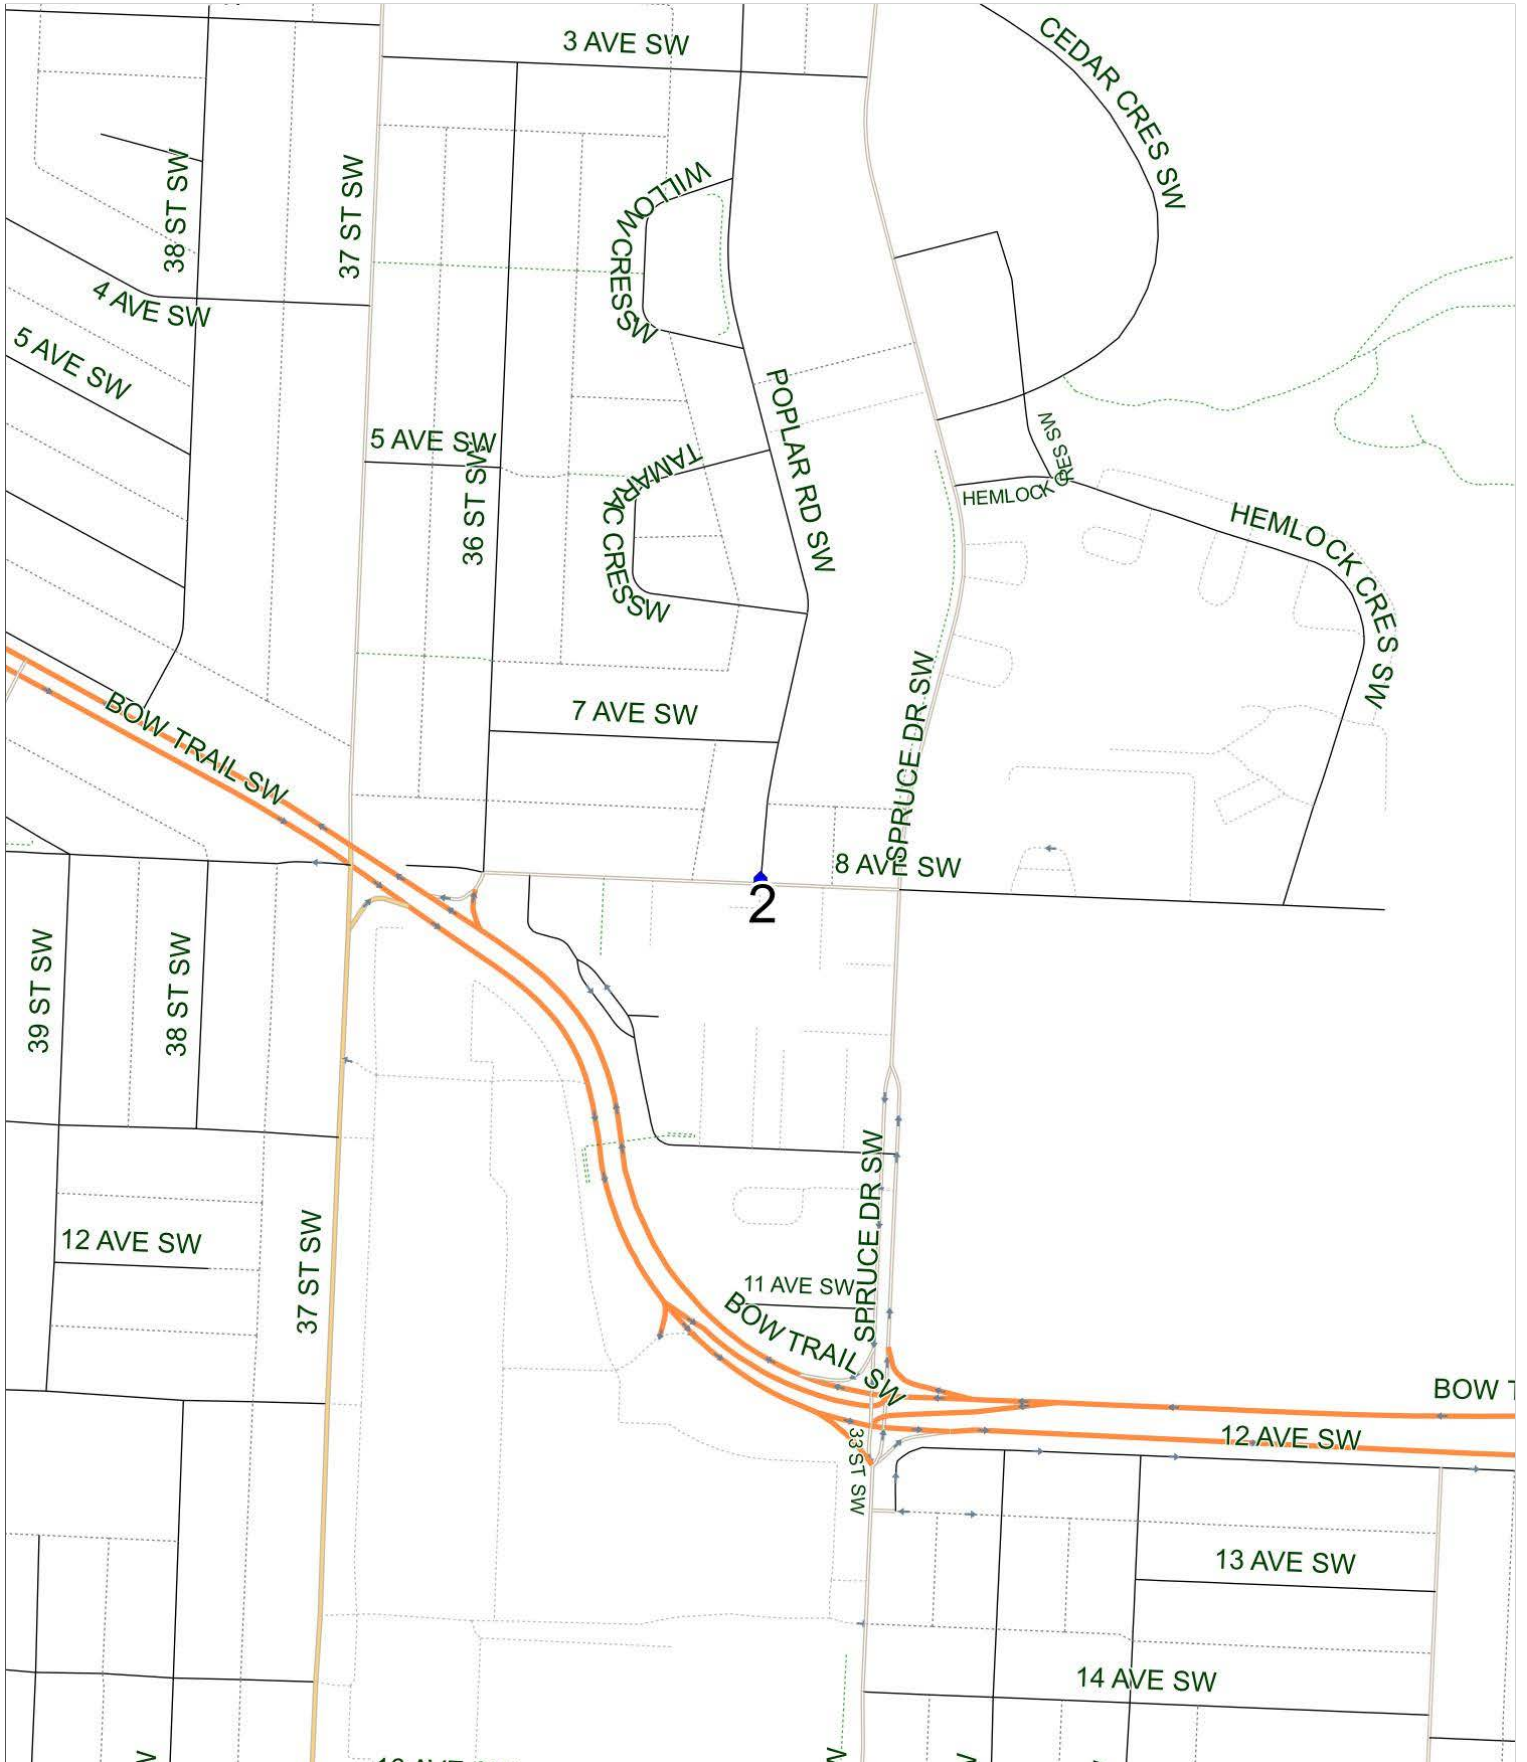

Wildwood B AM

Operator: Southland - CFB Yard (403) 387-2907
Description: Wildwood

Eff: 2019-09-03

#	Time	Description
1	7:46 AM	Eastbound 8 Avenue before Poplar Road SW at the fire hydrant
2	7:50 AM	Wildwood School, Northbound 45 Street SW

Wildwood B PM (MTWR)

Operator: Southland - CFB Yard (403) 387-2907
Description: Wildwood

Eff: 2019-09-03

#	Time	Description
1	2:40 PM	Wildwood School, Northbound 45 Street SW
2	2:45 PM	Eastbound 8 Avenue before Poplar Road SW at the fire hydrant

Wildwood B PM (F)

Operator: Southland - CFB Yard (403) 387-2907
Description: Wildwood

Eff: 2019-09-03

#	Time	Description
1	12:10 PM	Wildwood School, Northbound 45 Street SW
2	12:15 PM	Eastbound 8 Avenue before Poplar Road SW at the fire hydrant