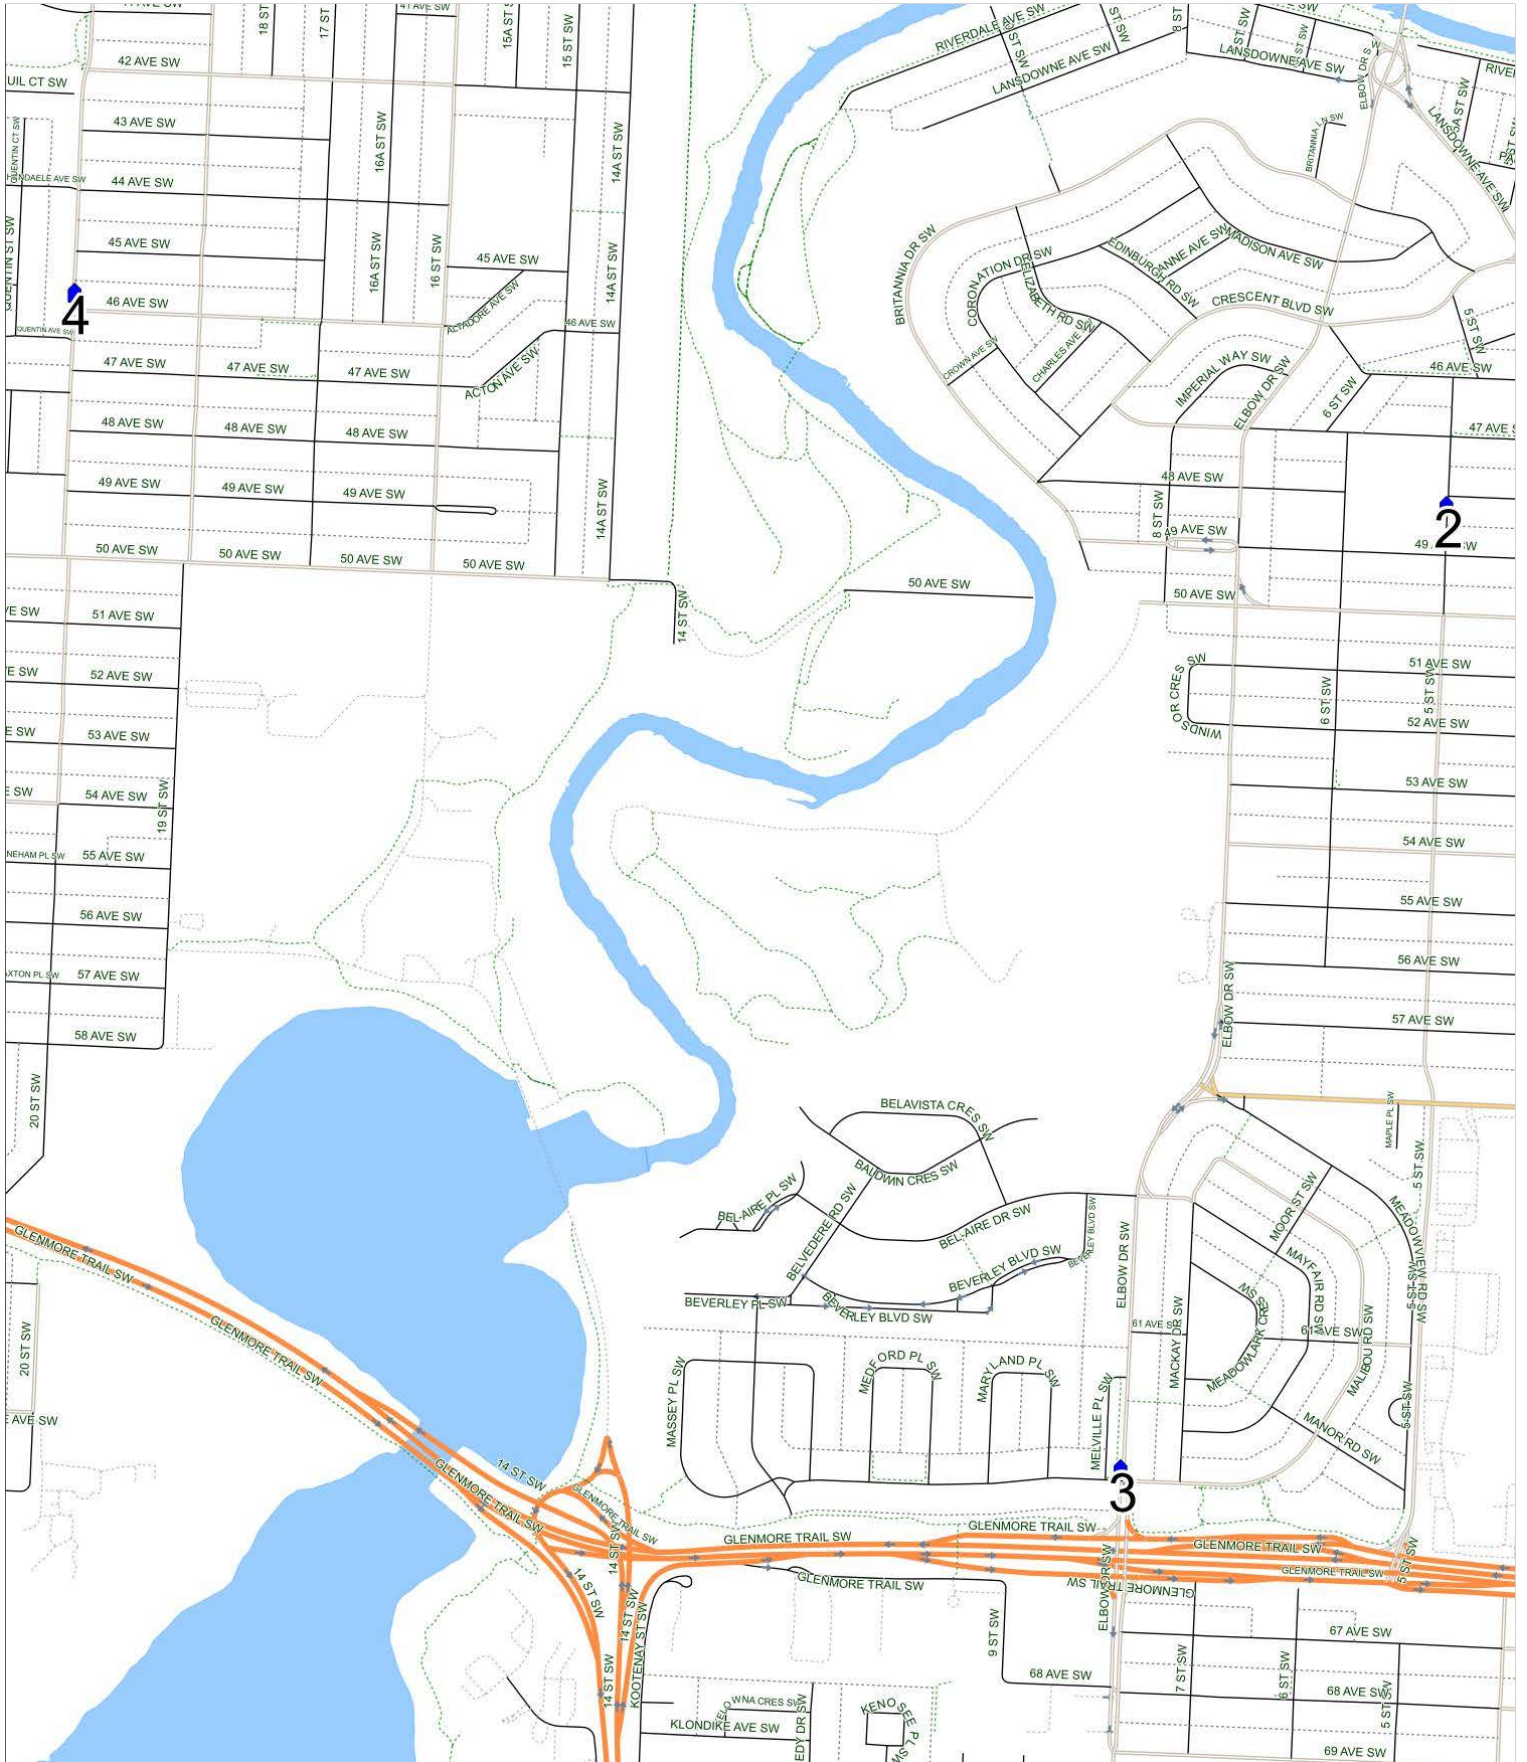

William Reid A AM

Operator: Southland - Ogden Yard (403) 253-9323
Description: Elboya, Bel-Aire, Altadore

Eff: 2019-09-03

#	Time	Description
1	7:34 AM	Southbound 5 Street after 48 Avenue SW at the green space
2	7:41 AM	Southbound Elbow Drive before Malibu Road SW at the CT Stop
3	7:49 AM	Northbound 20 Street after 48 Avenue SW at the CT stop
4	7:55 AM	William Reid School, Northbound 12 Street SW at paved driveway

William Reid A PM (MTWR)

Operator: Southland - Ogden Yard (403) 253-9323
Description: Elboya, Bel-Aire, Altadore

Eff: 2019-09-03

#	Time	Description
1	3:00 PM	William Reid School, Northbound 12 Street SW at paved driveway
2	3:07 PM	Southbound 5 Street after 48 Avenue SW at the green space
3	3:14 PM	Southbound Elbow Drive SW before Malibou Road SW at the CT Stop
4	3:22 PM	Northbound 20 Street SW after 46 Avenue SW at the CT stop

William Reid A PM (F)

Operator: Southland - Ogden Yard (403) 253-9323
Description: Elboya, Bel-Aire, Altadore

Eff: 2019-09-03

#	Time	Description
1	12:10 PM	William Reid School, Northbound 12 Street at paved driveway
2	12:17 PM	Southbound 5 Street after 48 Avenue SW at the green space
3	12:22 PM	Southbound Elbow Drive SW before Malibou Road SW at the CT Stop
4	12:29 PM	Northbound 20 Street SW after 46 Avenue SW at the CT stop