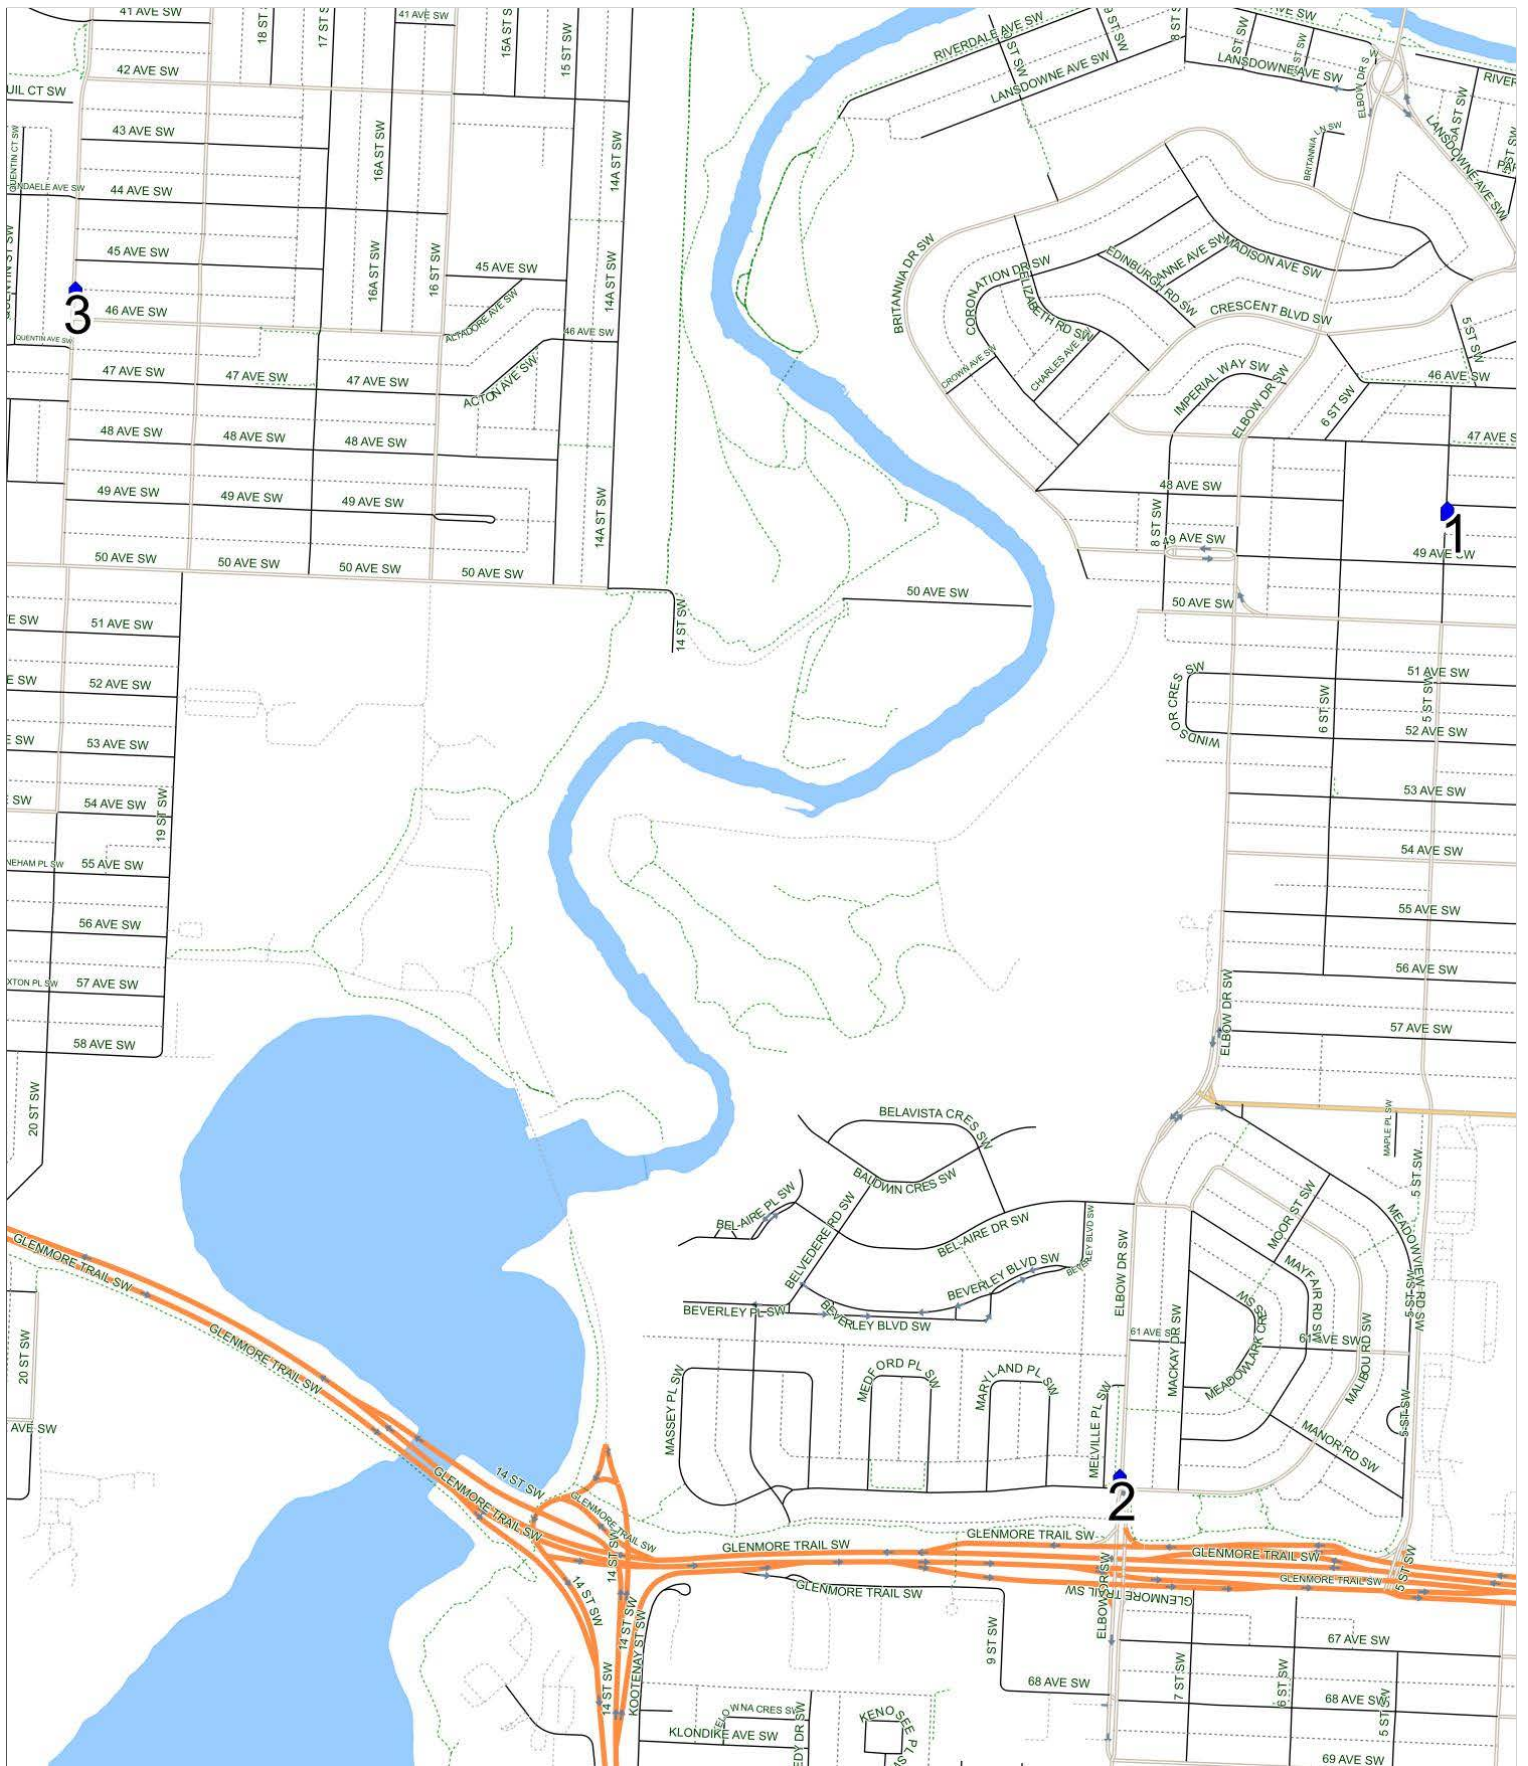

William Reid A AM

Operator: Southland - Ogden Yard (403) 253-9323
Description: Elboya, Bel-Aire, Altadore

Eff: 2019-09-03

#	Time	Description
1	7:34 AM	Southbound 5 Street after 48 Avenue SW at the green space
2	7:41 AM	Southbound Elbow Drive before Malibu Road SW at the CT Stop
3	7:49 AM	Northbound 20 Street after 48 Avenue SW at the CT stop
4	7:55 AM	William Reid School, Northbound 12 Street SW at paved driveway

William Reid A PM (MTWR)

Operator: Southland - Ogden Yard (403) 253-9323
Description: Elboya, Bel-Aire, Altadore

Eff: 2019-09-03

#	Time	Description
1	3:00 PM	William Reid School, Northbound 12 Street SW at paved driveway
2	3:07 PM	Southbound 5 Street after 48 Avenue SW at the green space
3	3:14 PM	Southbound Elbow Drive SW before Malibou Road SW at the CT Stop
4	3:22 PM	Northbound 20 Street SW after 46 Avenue SW at the CT stop

William Reid A PM (F)

Operator: Southland - Ogden Yard (403) 253-9323
Description: Elboya, Bel-Aire, Altadore

Eff: 2019-09-03

#	Time	Description
1	12:10 PM	William Reid School, Northbound 12 Street at paved driveway
2	12:17 PM	Southbound 5 Street after 48 Avenue SW at the green space
3	12:22 PM	Southbound Elbow Drive SW before Malibou Road SW at the CT Stop
4	12:29 PM	Northbound 20 Street SW after 46 Avenue SW at the CT stop