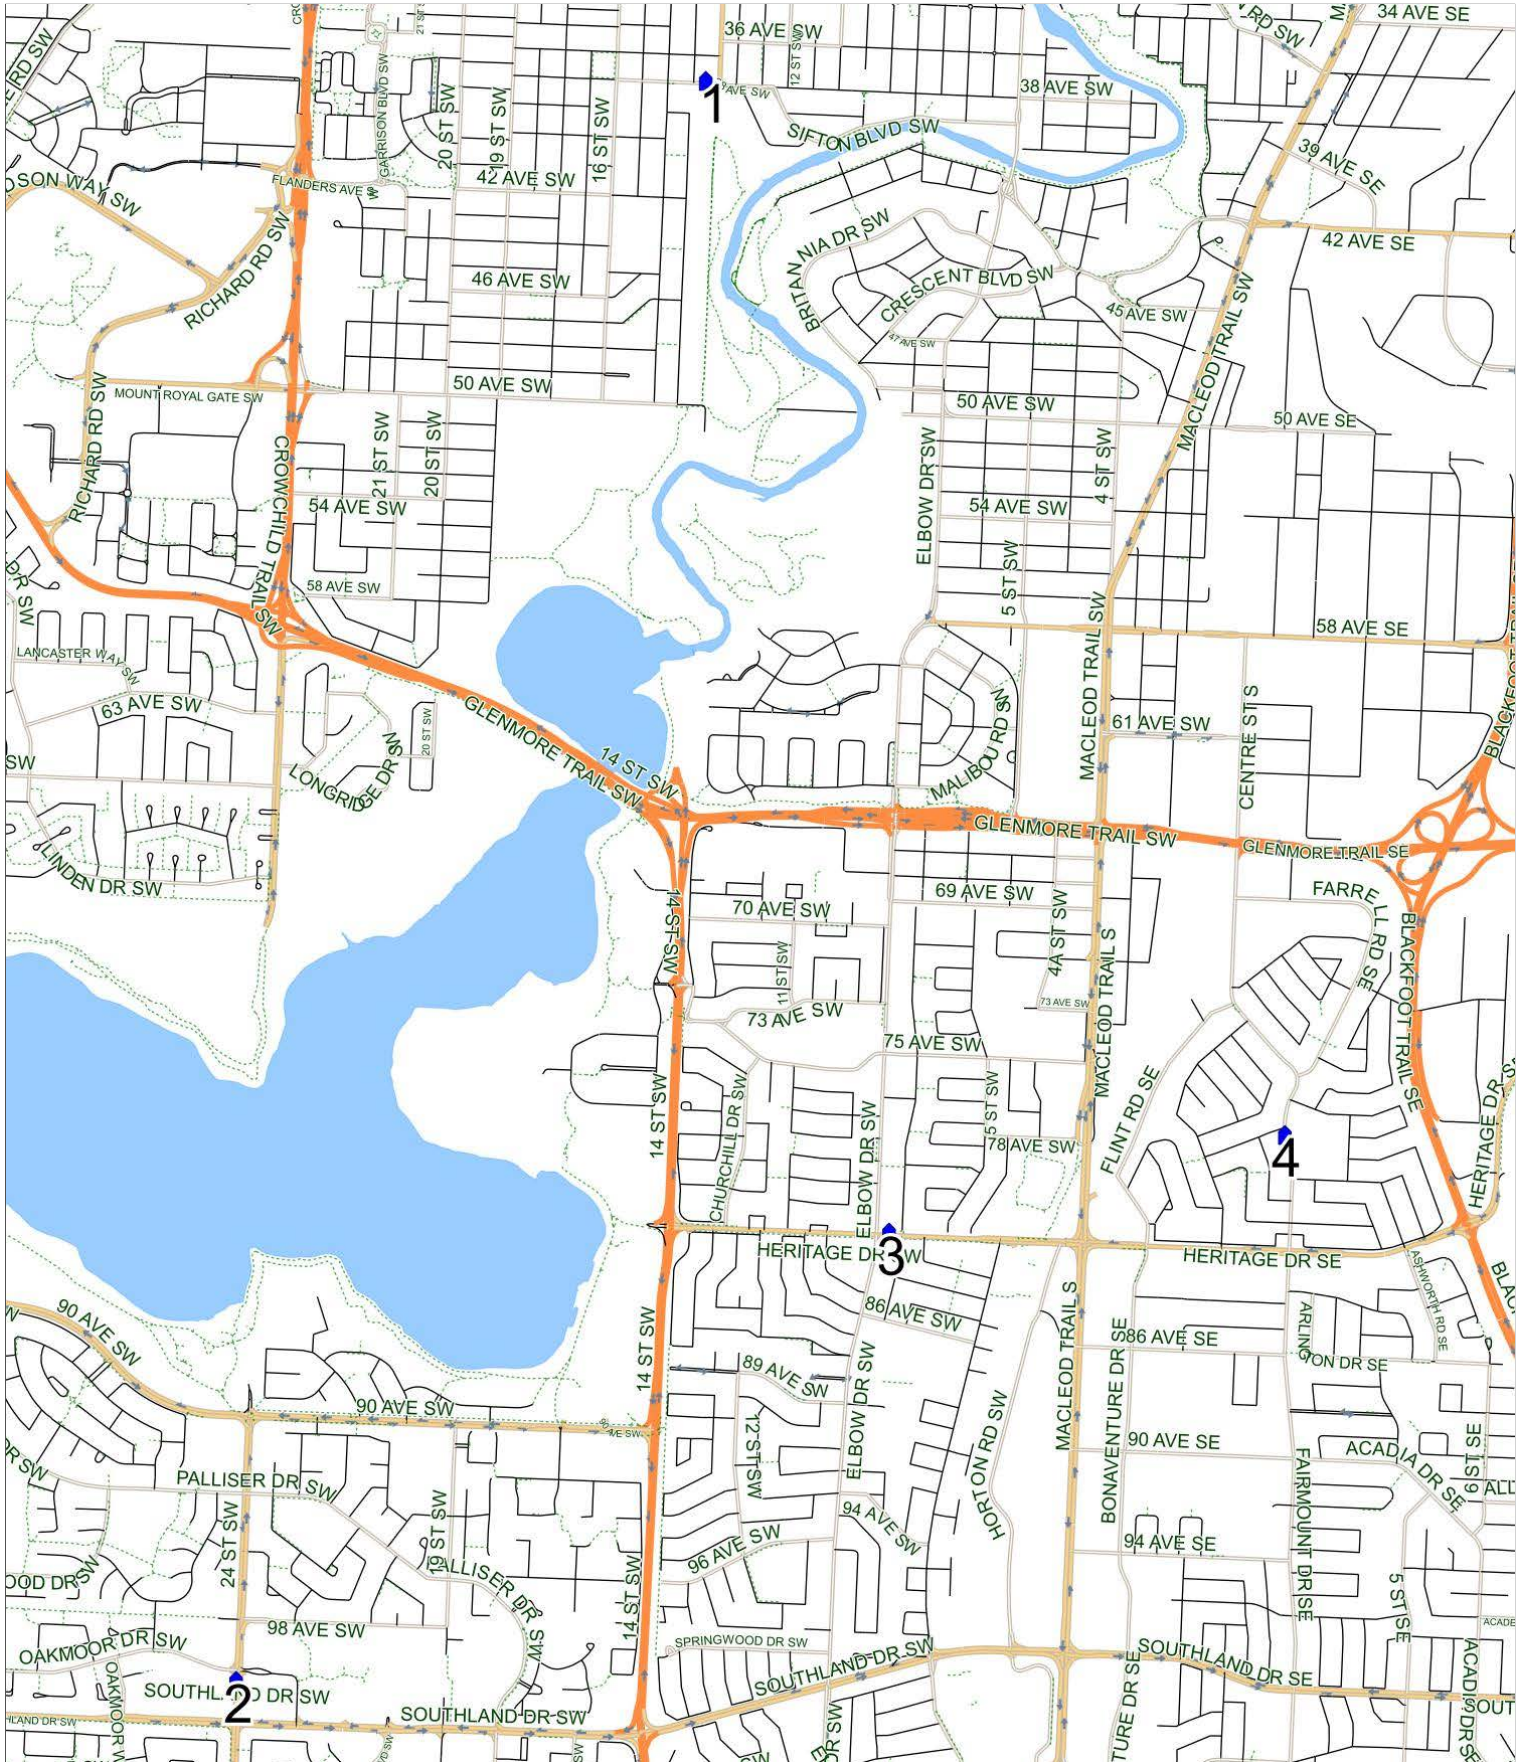

Willow Park C AM

Operator: Southland - CFB Yard (403) 387-2907
 Description: Altadore, Oakridge, Haysboro, Fairview

Eff: 2019-09-03

#	Time	Description
1	8:17 AM	Eastbound 38 Avenue after 14A Street SW at CT Stop
2	8:37 AM	Southbound 24 Street after Oakmoor Drive SW at CT Stop
3	8:47 AM	Eastbound Heritage Drive after Elbow Drive SW at CT Stop
4	8:54 AM	Southbound Fairmount Drive after 78 Avenue SE at CT Stop
5	9:02 AM	Willow Park School Eastbound Willow Park Drive SE

Willow Park C PM (MTWR)

Operator: Southland - CFB Yard (403) 387-2907
 Description: Altadore, Oakridge, Haysboro, Fairview

Eff: 2019-09-03

#	Time	Description
1	4:03 PM	Willow Park School, Eastbound Willow Park Drive SE
2	4:08 PM	Northbound Fairmount Drive after Fredson Drive SE at CT Stop
3	4:14 PM	Westbound Heritage Drive after Elbow Drive SW at CT Stop
4	4:22 PM	Southbound 24 Street after Oakmoor Drive SW at CT Stop
5	4:42 PM	Eastbound 38 Avenue after 14A Street SW at CT Stop

Willow Park C PM (F)

Operator: Southland - CFB Yard (403) 387-2907
Description: Altadore, Oakridge, Haysboro, Fairview

Eff: 2019-09-03

#	Time	Description
1	1:34 PM	Willow Park School, Eastbound Willow Park Drive SE
2	1:39 PM	Northbound Fairmount Drive after Fredson Drive SE at CT Stop
3	1:45 PM	Westbound Heritage Drive after Elbow Drive SW at CT Stop
4	1:53 PM	Southbound 24 Street after Oakmoor Drive SW at CT Stop
5	2:13 PM	Eastbound 38 Avenue after 14A Street SW at CT Stop