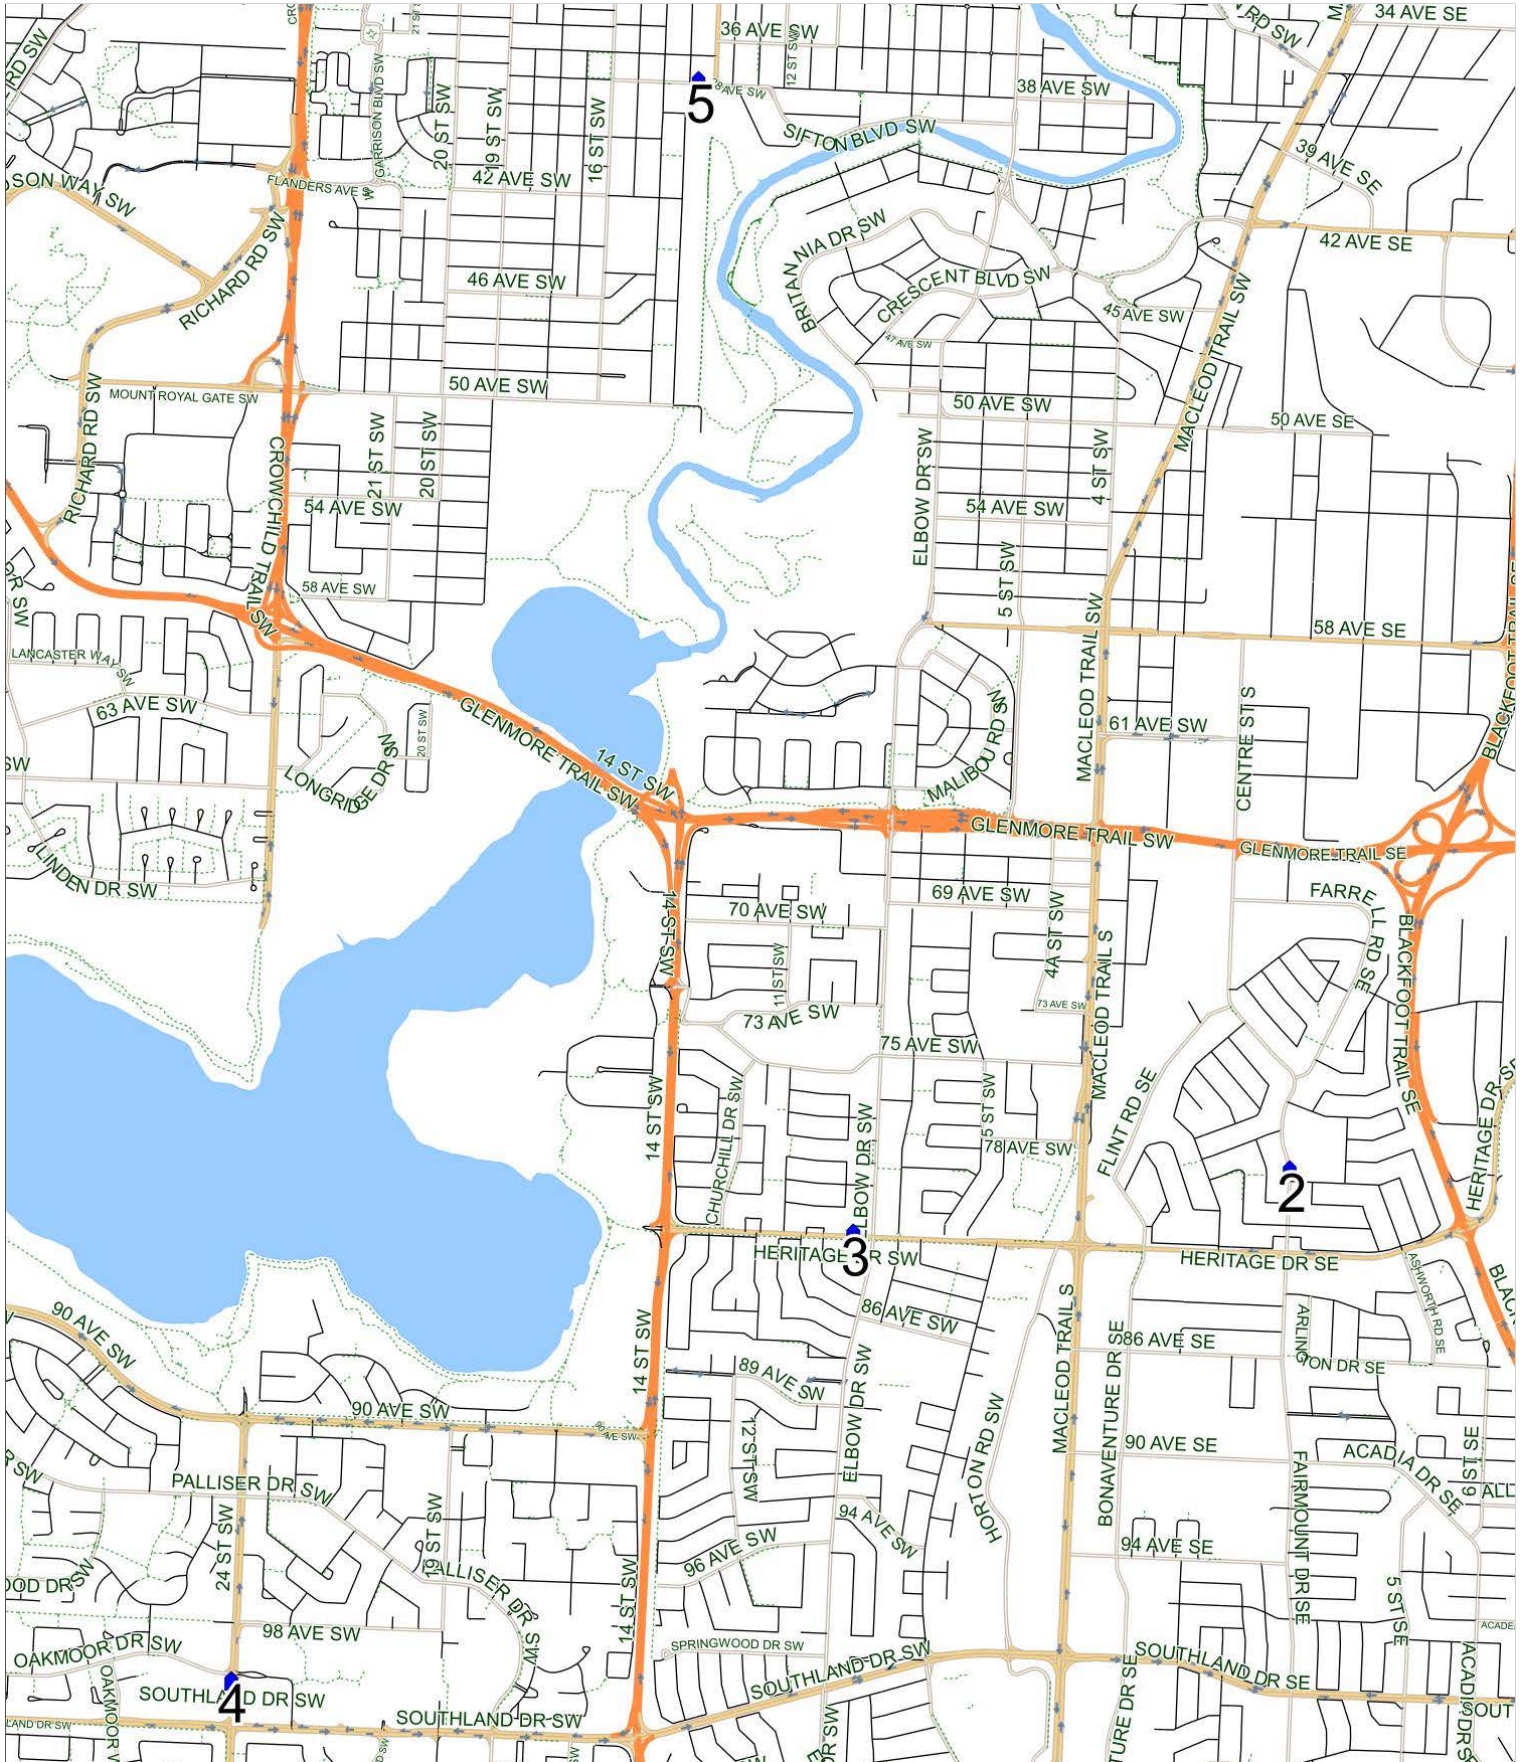

Willow Park C AM

Operator: Southland - CFB Yard (403) 387-2907
 Description: Altadore, Oakridge, Haysboro, Fairview

Eff: 2019-09-03

#	Time	Description
1	8:17 AM	Eastbound 38 Avenue after 14A Street SW at CT Stop
2	8:37 AM	Southbound 24 Street after Oakmoor Drive SW at CT Stop
3	8:47 AM	Eastbound Heritage Drive after Elbow Drive SW at CT Stop
4	8:54 AM	Southbound Fairmount Drive after 78 Avenue SE at CT Stop
5	9:02 AM	Willow Park School Eastbound Willow Park Drive SE

Willow Park C PM (MTWR)

Operator: Southland - CFB Yard (403) 387-2907
 Description: Altadore, Oakridge, Haysboro, Fairview

Eff: 2019-09-03

#	Time	Description
1	4:03 PM	Willow Park School, Eastbound Willow Park Drive SE
2	4:08 PM	Northbound Fairmount Drive after Fredson Drive SE at CT Stop
3	4:14 PM	Westbound Heritage Drive after Elbow Drive SW at CT Stop
4	4:22 PM	Southbound 24 Street after Oakmoor Drive SW at CT Stop
5	4:42 PM	Eastbound 38 Avenue after 14A Street SW at CT Stop

Willow Park C PM (F)

Operator: Southland - CFB Yard (403) 387-2907
Description: Altadore, Oakridge, Haysboro, Fairview

Eff: 2019-09-03

#	Time	Description
1	1:34 PM	Willow Park School, Eastbound Willow Park Drive SE
2	1:39 PM	Northbound Fairmount Drive after Fredson Drive SE at CT Stop
3	1:45 PM	Westbound Heritage Drive after Elbow Drive SW at CT Stop
4	1:53 PM	Southbound 24 Street after Oakmoor Drive SW at CT Stop
5	2:13 PM	Eastbound 38 Avenue after 14A Street SW at CT Stop