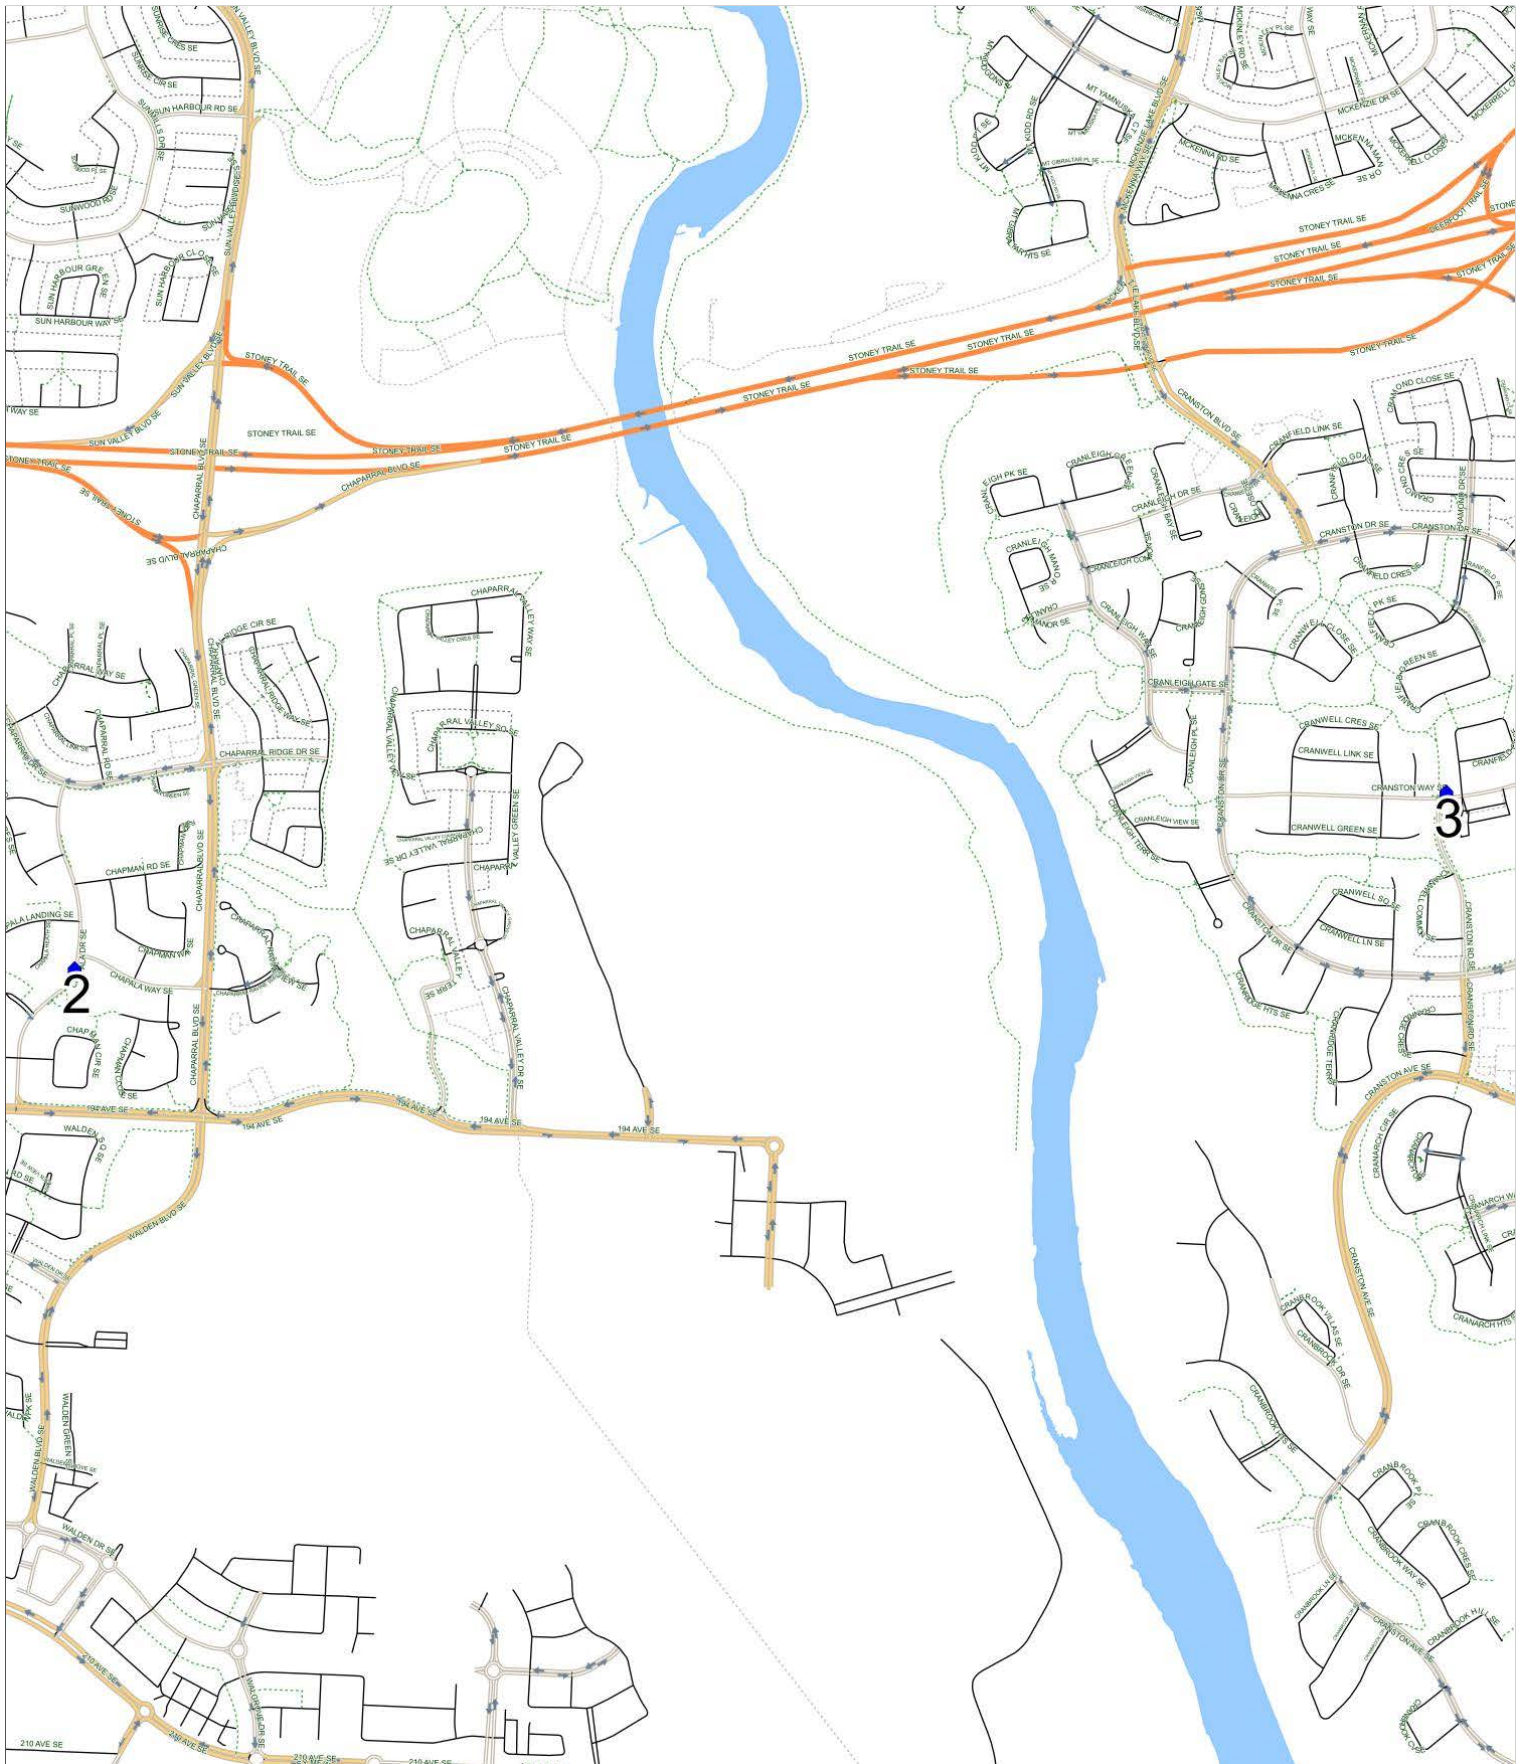

Willow Park I AM

Operator: Southland - Spruce Yard (403) 873-7268
Description: Chaparral, Cranston

Eff: 2019-09-03

#	Time	Description
1	8:26 AM	Westbound Cranston Way before Cranston Road SE at green space
2	8:46 AM	Northbound Chapala Drive before Chapala Way SE at green space
3	9:02 AM	Willow Park School, Eastbound Willow Park Drive SE

Willow Park I PM (MTWR)

Operator: Southland - Spruce Yard (403) 873-7268
Description: Chaparral, Cranston

Eff: 2019-09-03

#	Time	Description
1	4:03 PM	Willow Park School, Eastbound Willow Park Drive SE
2	4:19 PM	Northbound Chapala Drive before Chapala Way SE at green space
3	4:36 PM	Westbound Cranston Way before Cranston Road SE at green space

Willow Park I PM (F)

Operator: Southland - Spruce Yard (403) 873-7268
Description: Chaparral, Cranston

Eff: 2019-09-03

#	Time	Description
1	1:34 PM	Willow Park School, Eastbound Willow Park Drive SE
2	1:56 PM	Northbound Chapala Drive before Chapala Way SE at green space
3	2:13 PM	Westbound Cranston Way before Cranston Road SE at green space