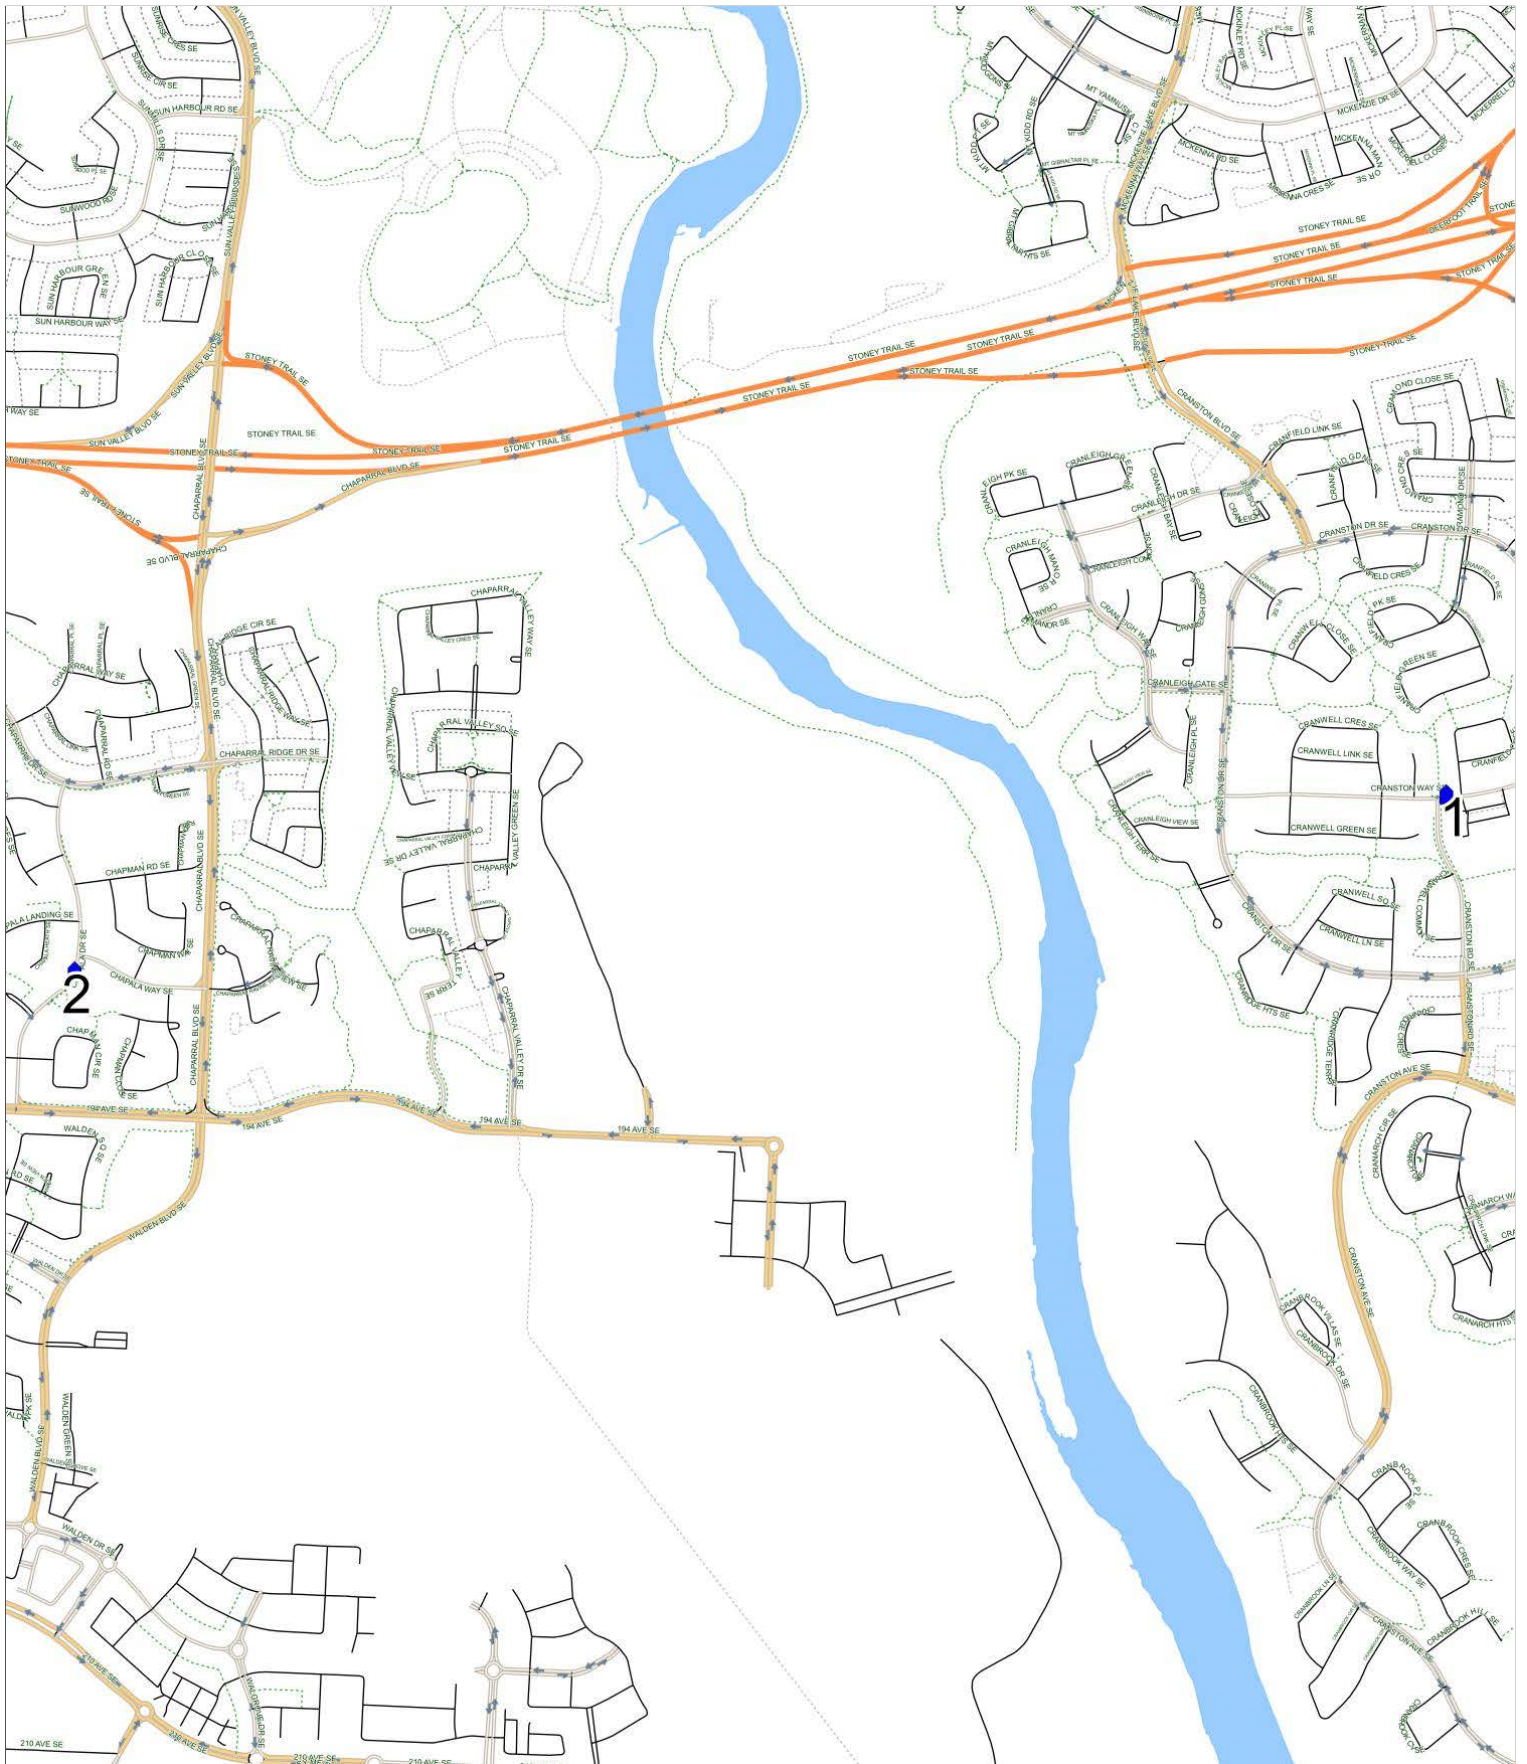

Willow Park I AM

Operator: Southland - Spruce Yard (403) 873-7268
Description: Chaparral, Cranston

Eff: 2019-09-03

#	Time	Description
1	8:26 AM	Westbound Cranston Way before Cranston Road SE at green space
2	8:46 AM	Northbound Chapala Drive before Chapala Way SE at green space
3	9:02 AM	Willow Park School, Eastbound Willow Park Drive SE

Willow Park I PM (MTWR)

Operator: Southland - Spruce Yard (403) 873-7268
Description: Chaparral, Cranston

Eff: 2019-09-03

#	Time	Description
1	4:03 PM	Willow Park School, Eastbound Willow Park Drive SE
2	4:19 PM	Northbound Chapala Drive before Chapala Way SE at green space
3	4:36 PM	Westbound Cranston Way before Cranston Road SE at green space

Willow Park I PM (F)

Operator: Southland - Spruce Yard (403) 873-7268
Description: Chaparral, Cranston

Eff: 2019-09-03

#	Time	Description
1	1:34 PM	Willow Park School, Eastbound Willow Park Drive SE
2	1:56 PM	Northbound Chapala Drive before Chapala Way SE at green space
3	2:13 PM	Westbound Cranston Way before Cranston Road SE at green space