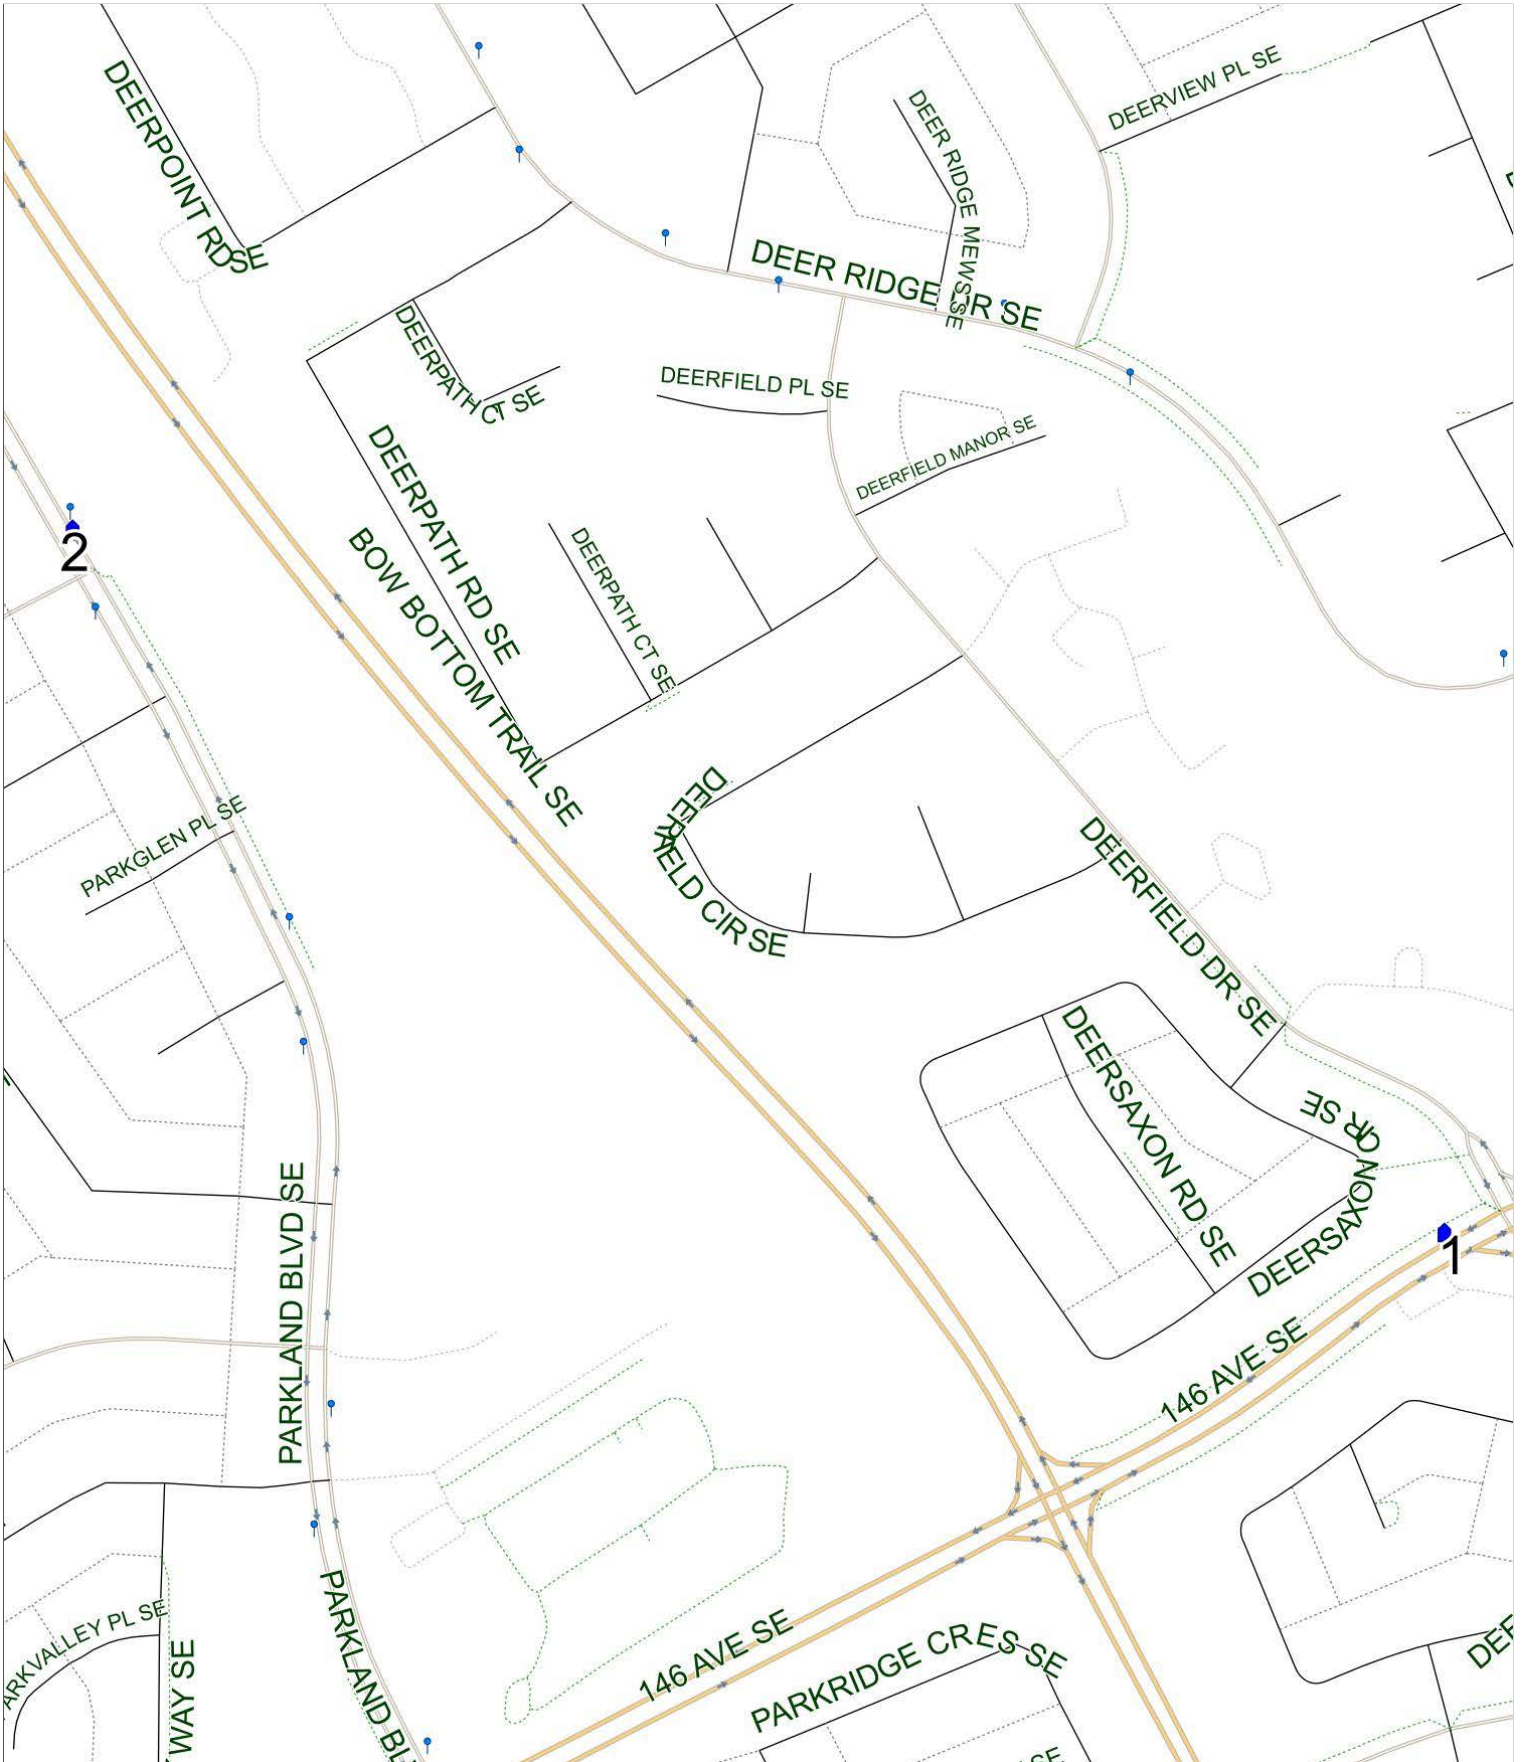

# Willow Park J AM

Operator: Southland - Spruce Yard (403) 873-7268  
Description: Deer Run, Parkland

Eff: 2019-09-03

#	Time	Description
1	8:44 AM	Westbound 146 Avenue after Deerfield Drive SE
2	8:49 AM	Northbound Parkland Boulevard after Parkside Drive SE (south arm) at CT Stop
3	9:02 AM	Willow Park School, Eastbound Willow Park Drive SE

### Willow Park J PM (MTWR)

Operator: Southland - Spruce Yard (403) 873-7268  
Description: Deer Run, Parkland

Eff: 2019-09-03

#	Time	Description
1	4:03 PM	Willow Park School, Eastbound Willow Park Drive SE
2	4:15 PM	Southbound Parkland Boulevard after Parkside Drive SE (south arm) at CT Stop
3	4:19 PM	Eastbound 146 Avenue after Bow Bottom Trail SE before entrance to mall

### Willow Park J PM (F)

Operator: Southland - Spruce Yard (403) 873-7268  
Description: Deer Run, Parkland

Eff: 2019-09-03

#	Time	Description
1	1:34 PM	Willow Park School, Eastbound Willow Park Drive SE
2	1:51 PM	Southbound Parkland Boulevard after Parkside Drive SE (south arm) at CT Stop
3	1:55 PM	Eastbound 146 Avenue after Bow Bottom Trail SE before entrance to mall