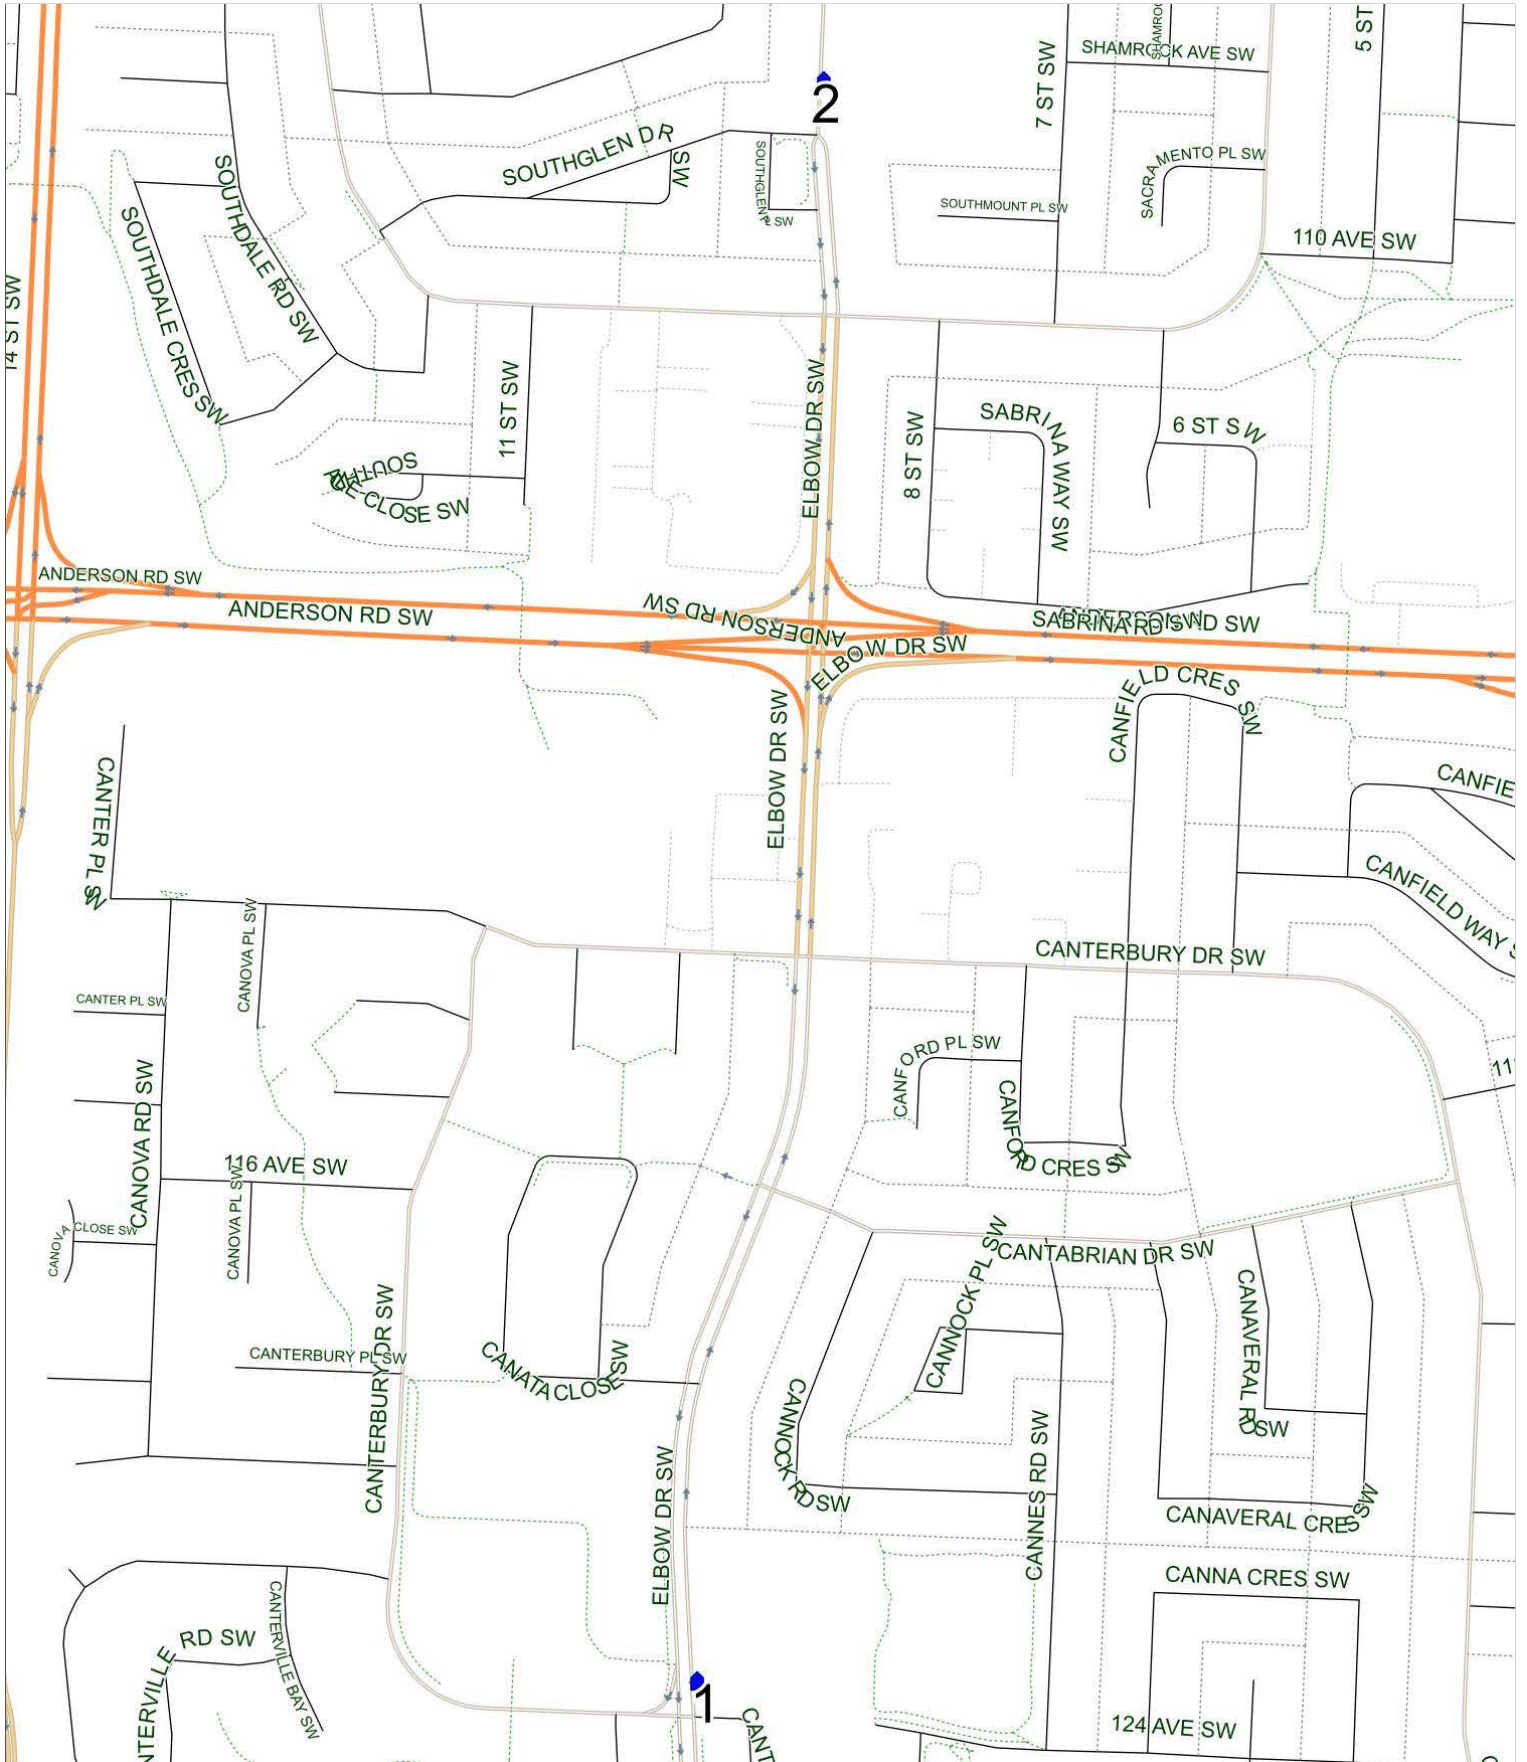

Woodman B

Operator: Southland - CFB Yard (403) 387-2907
Description: Canyon Meadows, Southwood

Eff: 2019-09-03

#	Time	Description
1	8:45 AM	Northbound Elbow Drive after Canterbury Drive SW (south arm) at CT Stop
2	8:51 AM	Northbound Elbow Drive after Southglen Drive SW at CT Stop
3	9:00 AM	Woodman School, Eastbound 86 Avenue SW

Woodman B PM (MTWR)

Operator: Southland - Spruce Yard (403) 873-7268
Description: Canyon Meadows, Southwood

Eff: 2019-09-03

#	Time	Description
1	3:50 PM	Woodman School, Eastbound 86 Avenue SW
2	3:54 PM	Southbound Elbow Drive after Southglen Drive SW at the CT Stop
3	3:59 PM	Southbound Elbow Drive after Canterbury Drive SW (south arm) at the CT Stop