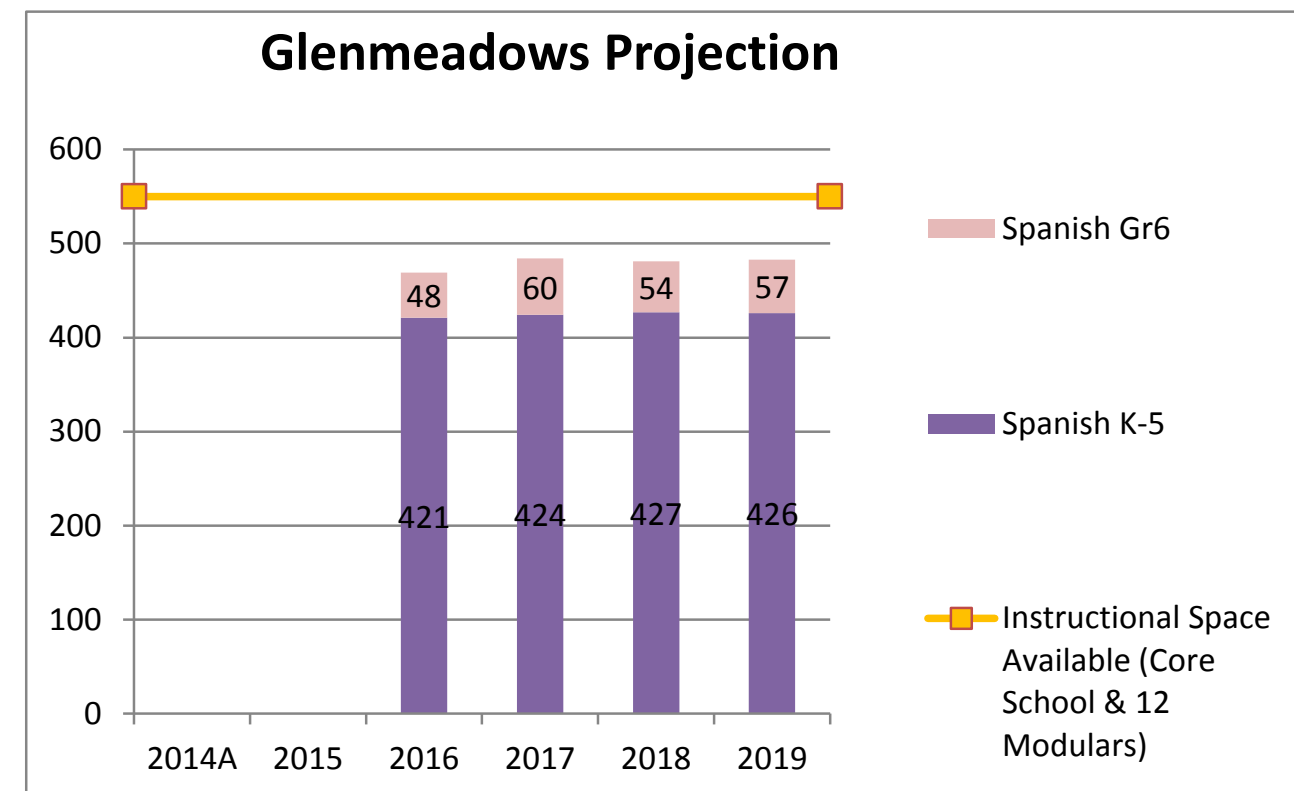

Glenmeadows Projection