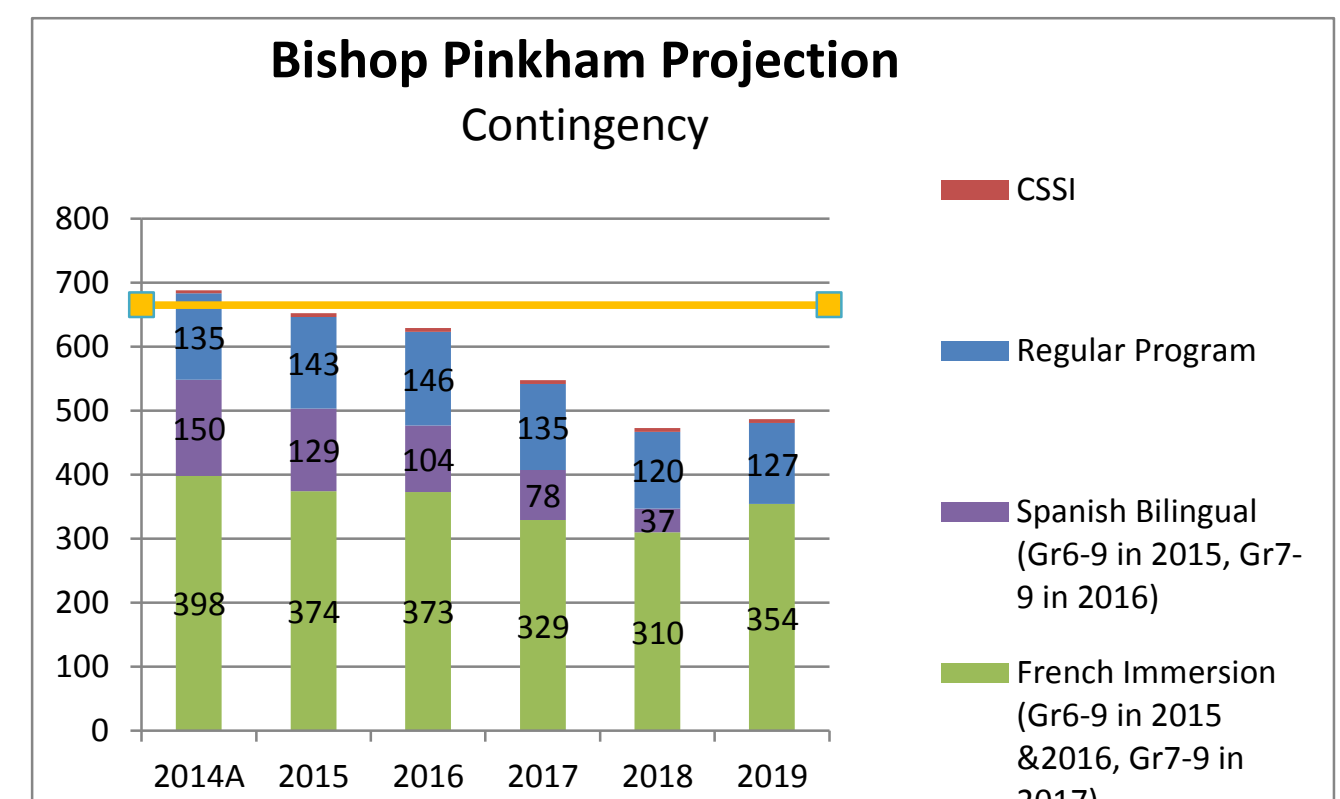

Contingency Plan

Glenmeadows school is not available until 2017

2015			
French		Spanish	
K	Rosscarrock	K	Rosscarrock
1-5	Westgate	1-5	Westgate
6-9	Bishop Pinkham	6-9	Bishop Pinkham
2016			
French		Spanish	
K	Rosscarrock	K-1	Rosscarrock
1-5	Westgate	2-6	Westgate
6-9	Bishop Pinkham	7-9	Bishop Pinkham
2017			
French		Spanish	
K-6	Westgate	K-6	Glenmeadows
7-9	Bishop Pinkham	7	A.E. Cross
		8-9	Bishop Pinkham

How will it work at schools?

How will it work at schools?

Glenmeadows Projection

Glenmeadows Projection Contingency

Rosscarrock Projection

Rosscarrock Projection Contingency

Bishop Pinkham Projection

Bishop Pinkham Projection Contingency