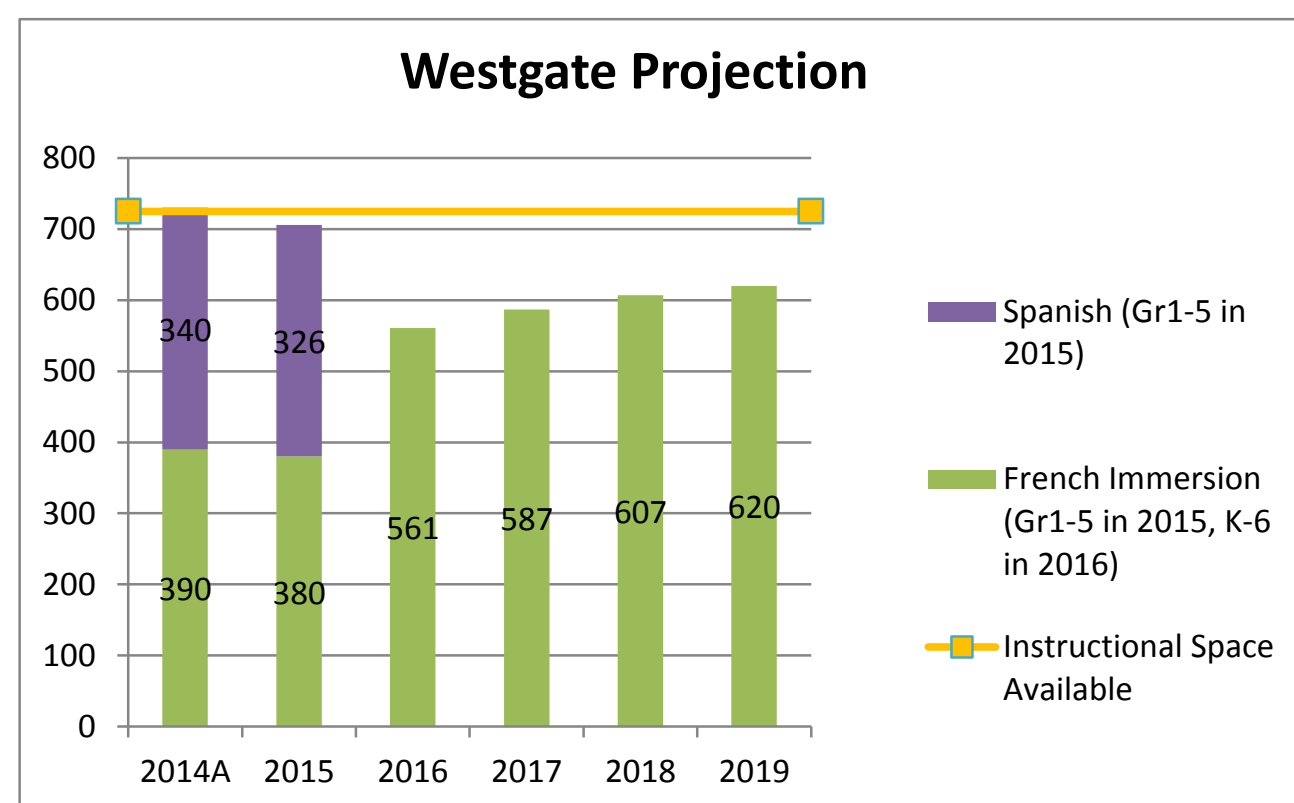

Description

- Six new modular units would be placed on the Glenmeadows site for 2016.
- Beginning 2016 Spanish Bilingual students would transition to Glenmeadows School.
- For the 2015 school year French Immersion and Spanish Bilingual Kindergarten would be designated to Rosscarrock.

Expected Timeline

Glenmeadows school is available in 2016

2015			
French		Spanish	
K	Rosscarrock	K	Rosscarrock
1-5	Westgate	1-5	Westgate
6-9	Bishop Pinkham	6-9	Bishop Pinkham
2016			
French		Spanish	
K-6	Westgate	K-6	Glenmeadows
7-9	Bishop Pinkham	7-9	Bishop Pinkham
2017			
French		Spanish	
K-6	Westgate	K-6	Glenmeadows
7-9	Bishop Pinkham	7	A.E. Cross
		8-9	Bishop Pinkham

Contingency Plan

Glenmeadows school is not available until 2017

2015			
French		Spanish	
K	Rosscarrock	K	Rosscarrock
1-5	Westgate	1-5	Westgate
6-9	Bishop Pinkham	6-9	Bishop Pinkham
2016			
French		Spanish	
K	Rosscarrock	K-1	Rosscarrock
1-5	Westgate	2-6	Westgate
6-9	Bishop Pinkham	7-9	Bishop Pinkham
2017			
French		Spanish	
K-6	Westgate	K-6	Glenmeadows
7-9	Bishop Pinkham	7	A.E. Cross
		8-9	Bishop Pinkham

How will it work at schools?