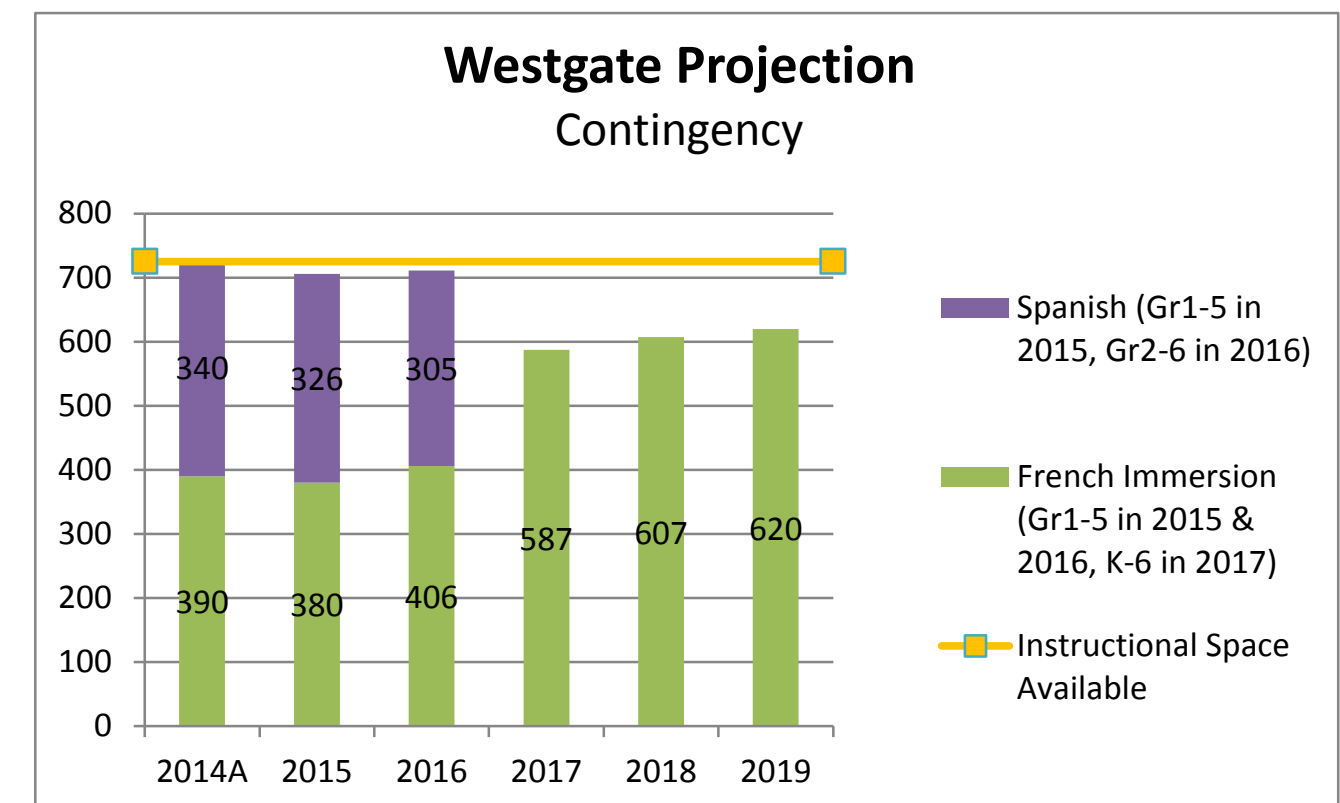

How will it work at schools?