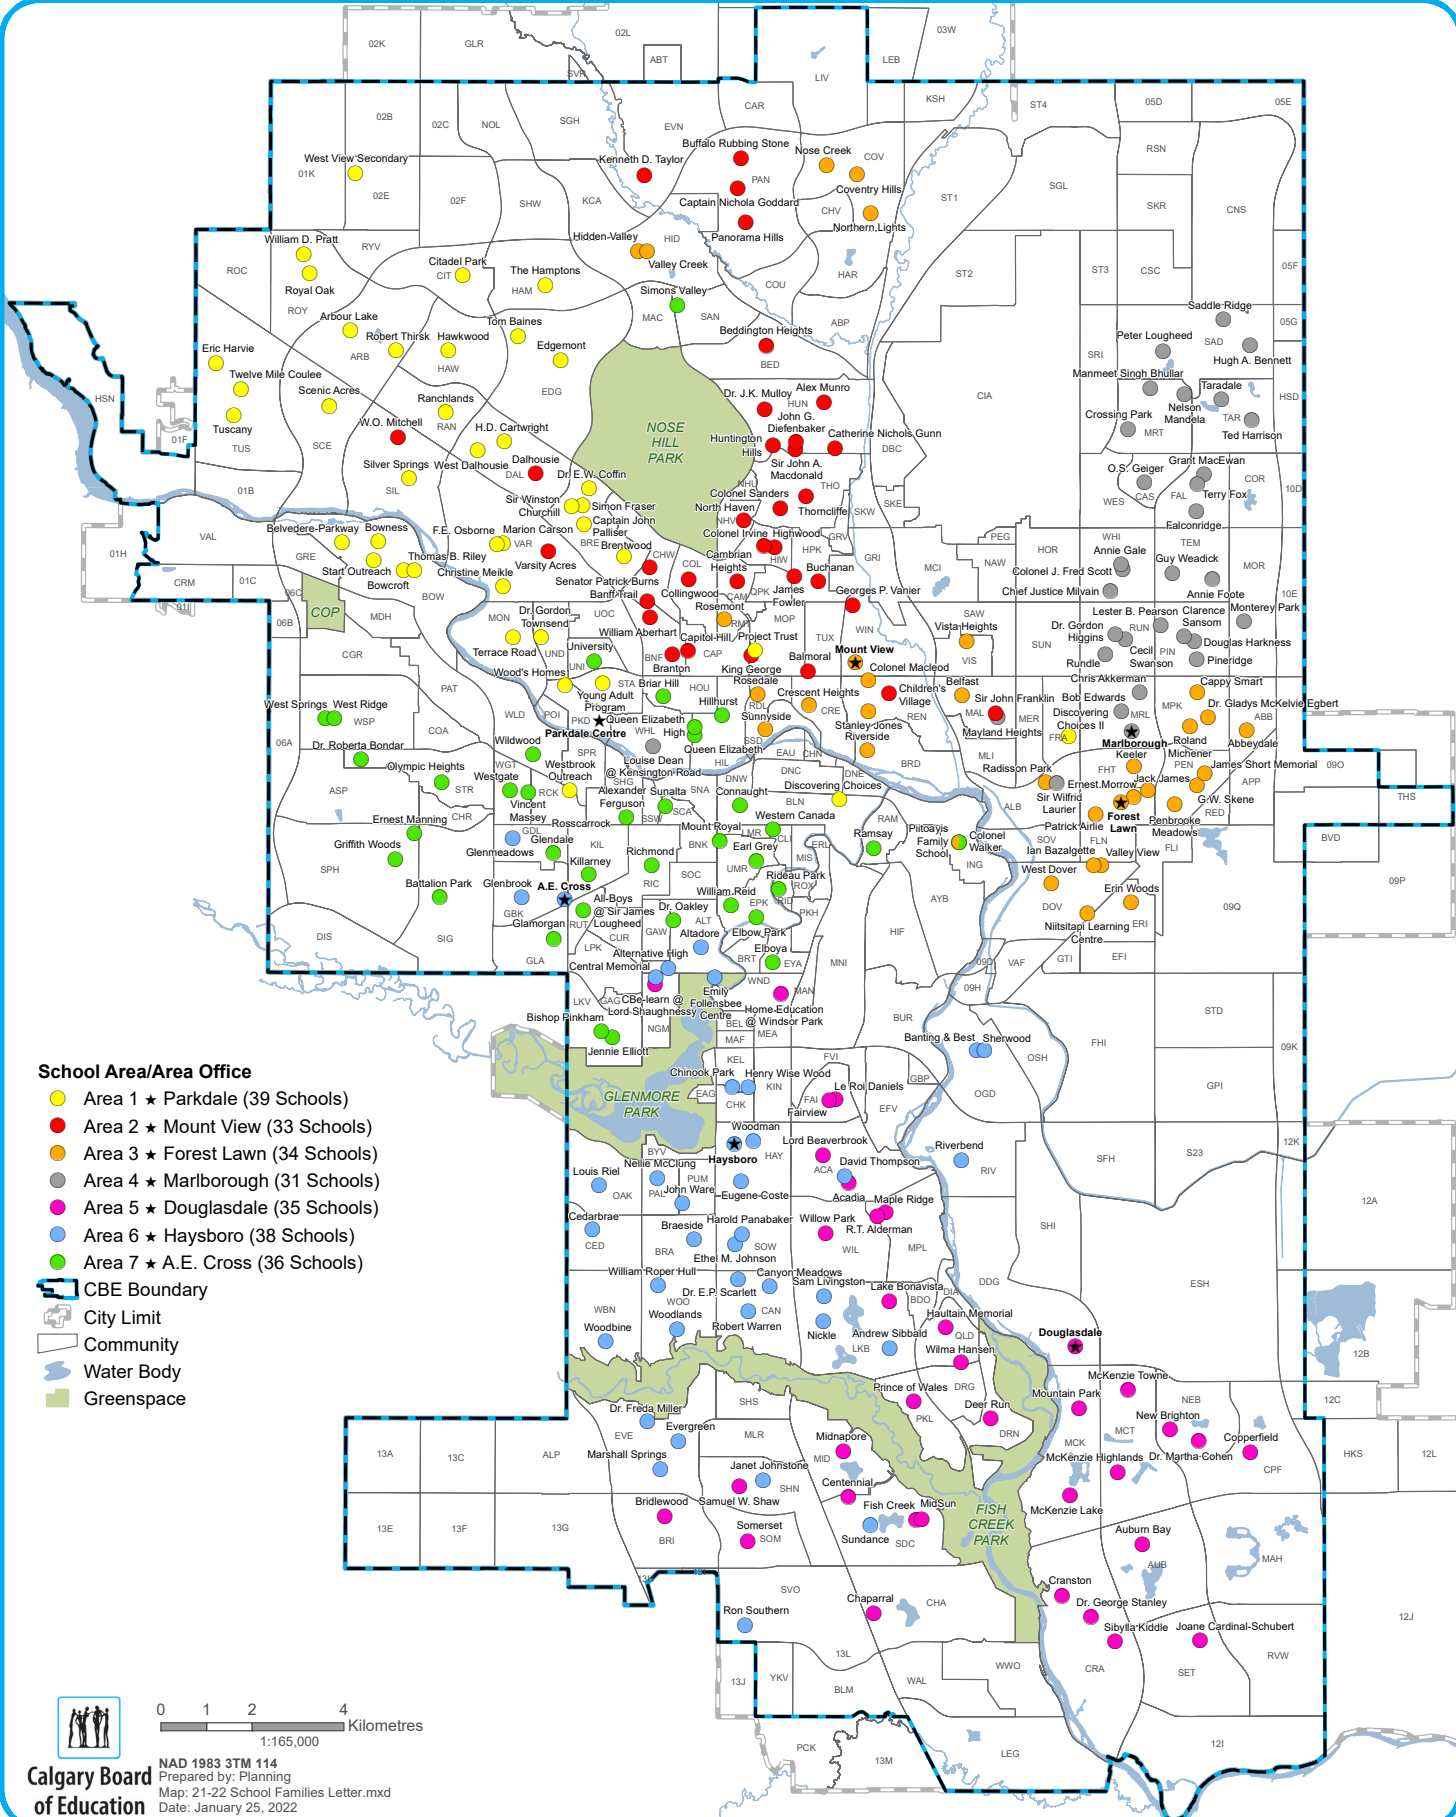

# School Families 2021-22 School Year

### School Area/Area Office

- Area 1 ★ Parkdale (39 Schools)
- Area 2 ★ Mount View (33 Schools)
- Area 3 ★ Forest Lawn (34 Schools)
- Area 4 ★ Marlborough (31 Schools)
- Area 5 ★ Douglasdale (35 Schools)
- Area 6 ★ Haysboro (38 Schools)
- Area 7 ★ A.E. Cross (36 Schools)

- CBE Boundary
- City Limit
- Community
- Water Body
- Greenspace

0 1 2 4  
Kilometres  
1:165,000