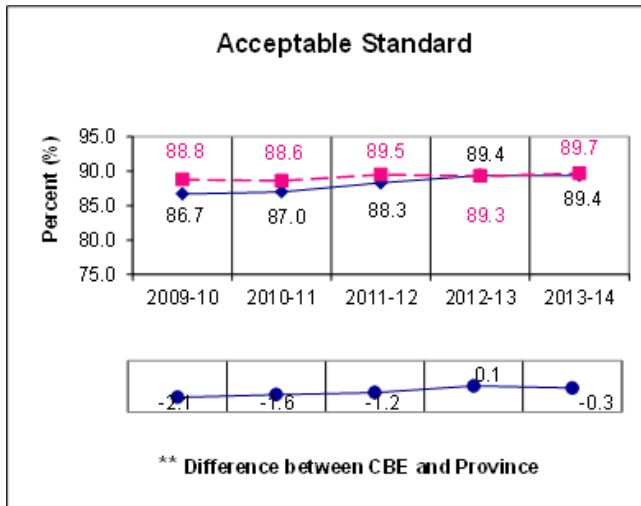

English Language Arts 30-2

** A positive difference on the **Difference between CBE and Province** graph indicates the CBE result is higher than that of the province, whereas a negative difference indicates a lower CBE performance.