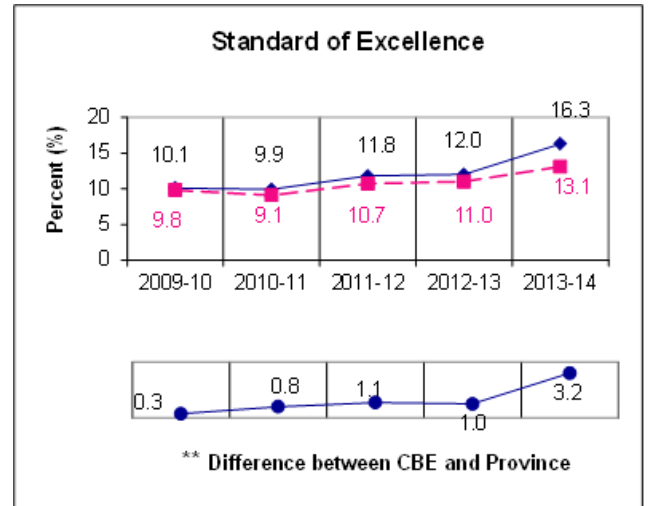

English Language Arts 30-2

** A positive difference on the **Difference between CBE and Province** graph indicates the CBE result is higher than that of the province, whereas a negative difference indicates a lower CBE performance.