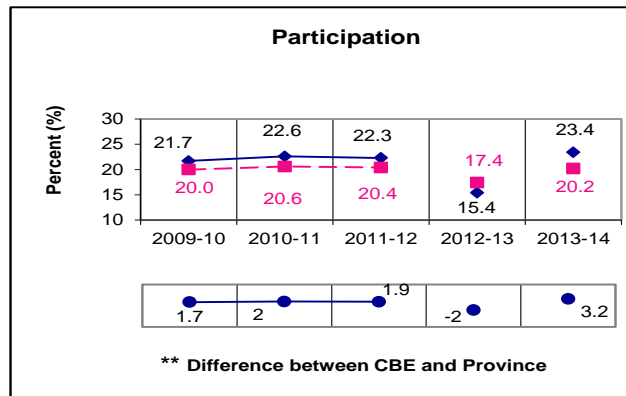

Physics 30

** A positive difference on the **Difference between CBE and Province** graph indicates the CBE result is higher than that of the province, whereas a negative difference indicates a lower CBE performance.

NOTE: It is important to note that participation in this diploma exam was substantially impacted by the flooding in June 2013. Extreme caution should be used when interpreting trends over time.