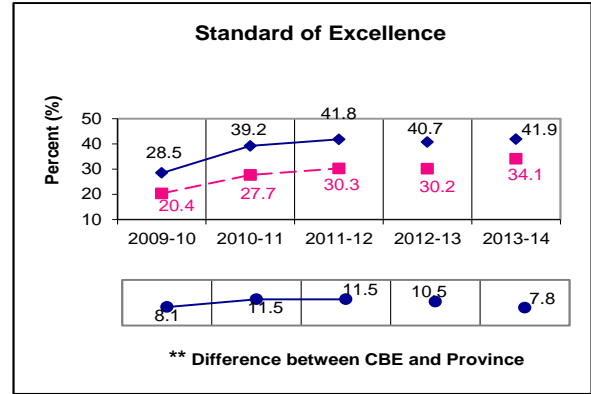

Physics 30

** A positive difference on the **Difference between CBE and Province** graph indicates the CBE result is higher than that of the province, whereas a negative difference indicates a lower CBE performance.

NOTE: It is important to note that participation in this diploma exam was substantially impacted by the flooding in June 2013. Extreme caution should be used when interpreting trends over time.