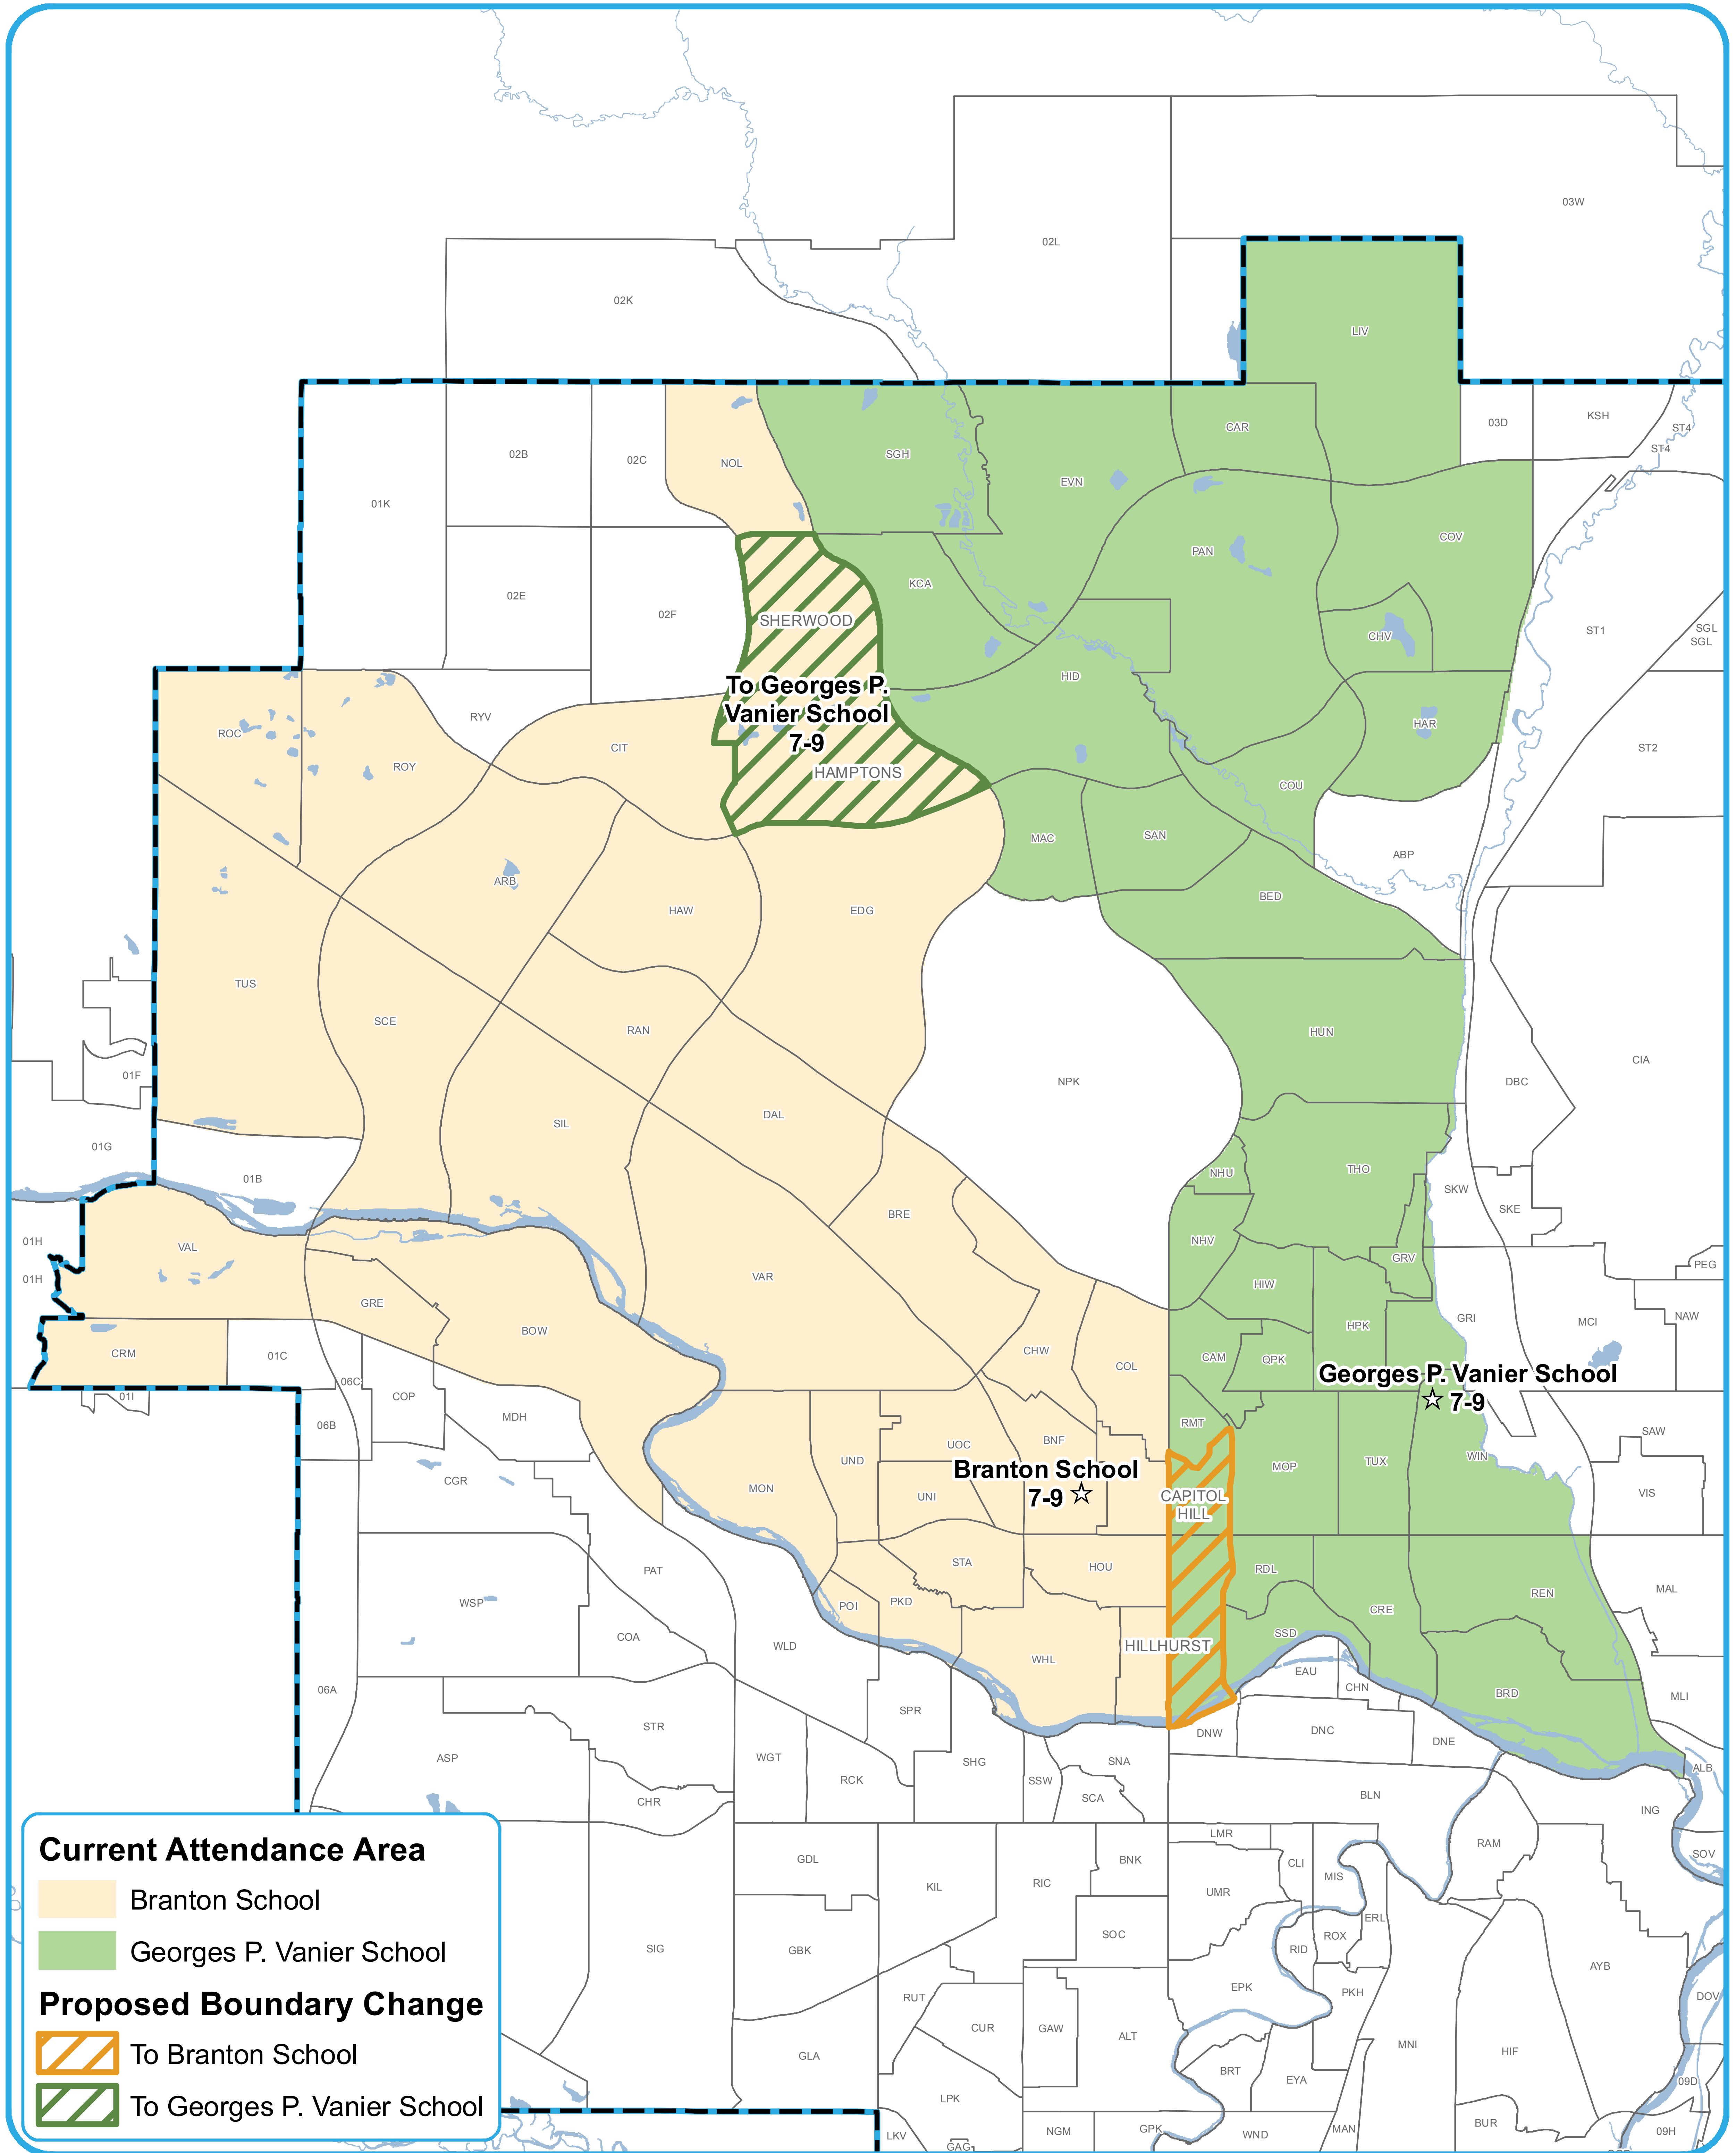

Proposed Elementary

Early French Immersion Program Boundaries

School

- ★ Proposed French Immersion
- ☆ Currently Offers French Immersion
- CBE Boundary

Community

- Water Body

0 0.5 1 2 Kilometres
1:100,000

NAD 1983 3TM 114
Prepared by: Planning & Transportation
Map: North Elem FI - Draft.mxd
Date: September 25, 2018

Proposed Middle/Junior High Early French Immersion Program Boundaries

- School**
- ★ Proposed French Immersion
 - ☆ Currently Offers French Immersion
 - CBE Boundary
 - ▭ Community
 - ▭ Water Body

0 0.5 1 2 Kilometres
1:100,000

NAD 1983 3TM 114
Prepared by: Planning & Transportation
Map: North Elem FI - Draft.mxd
Date: September 25, 2018

Proposed Junior High Late French Immersion Program Boundaries

- School**
- ★ Proposed French Immersion
 - ☆ Currently Offers French Immersion
 - CBE Boundary
 - Community
 - Water Body