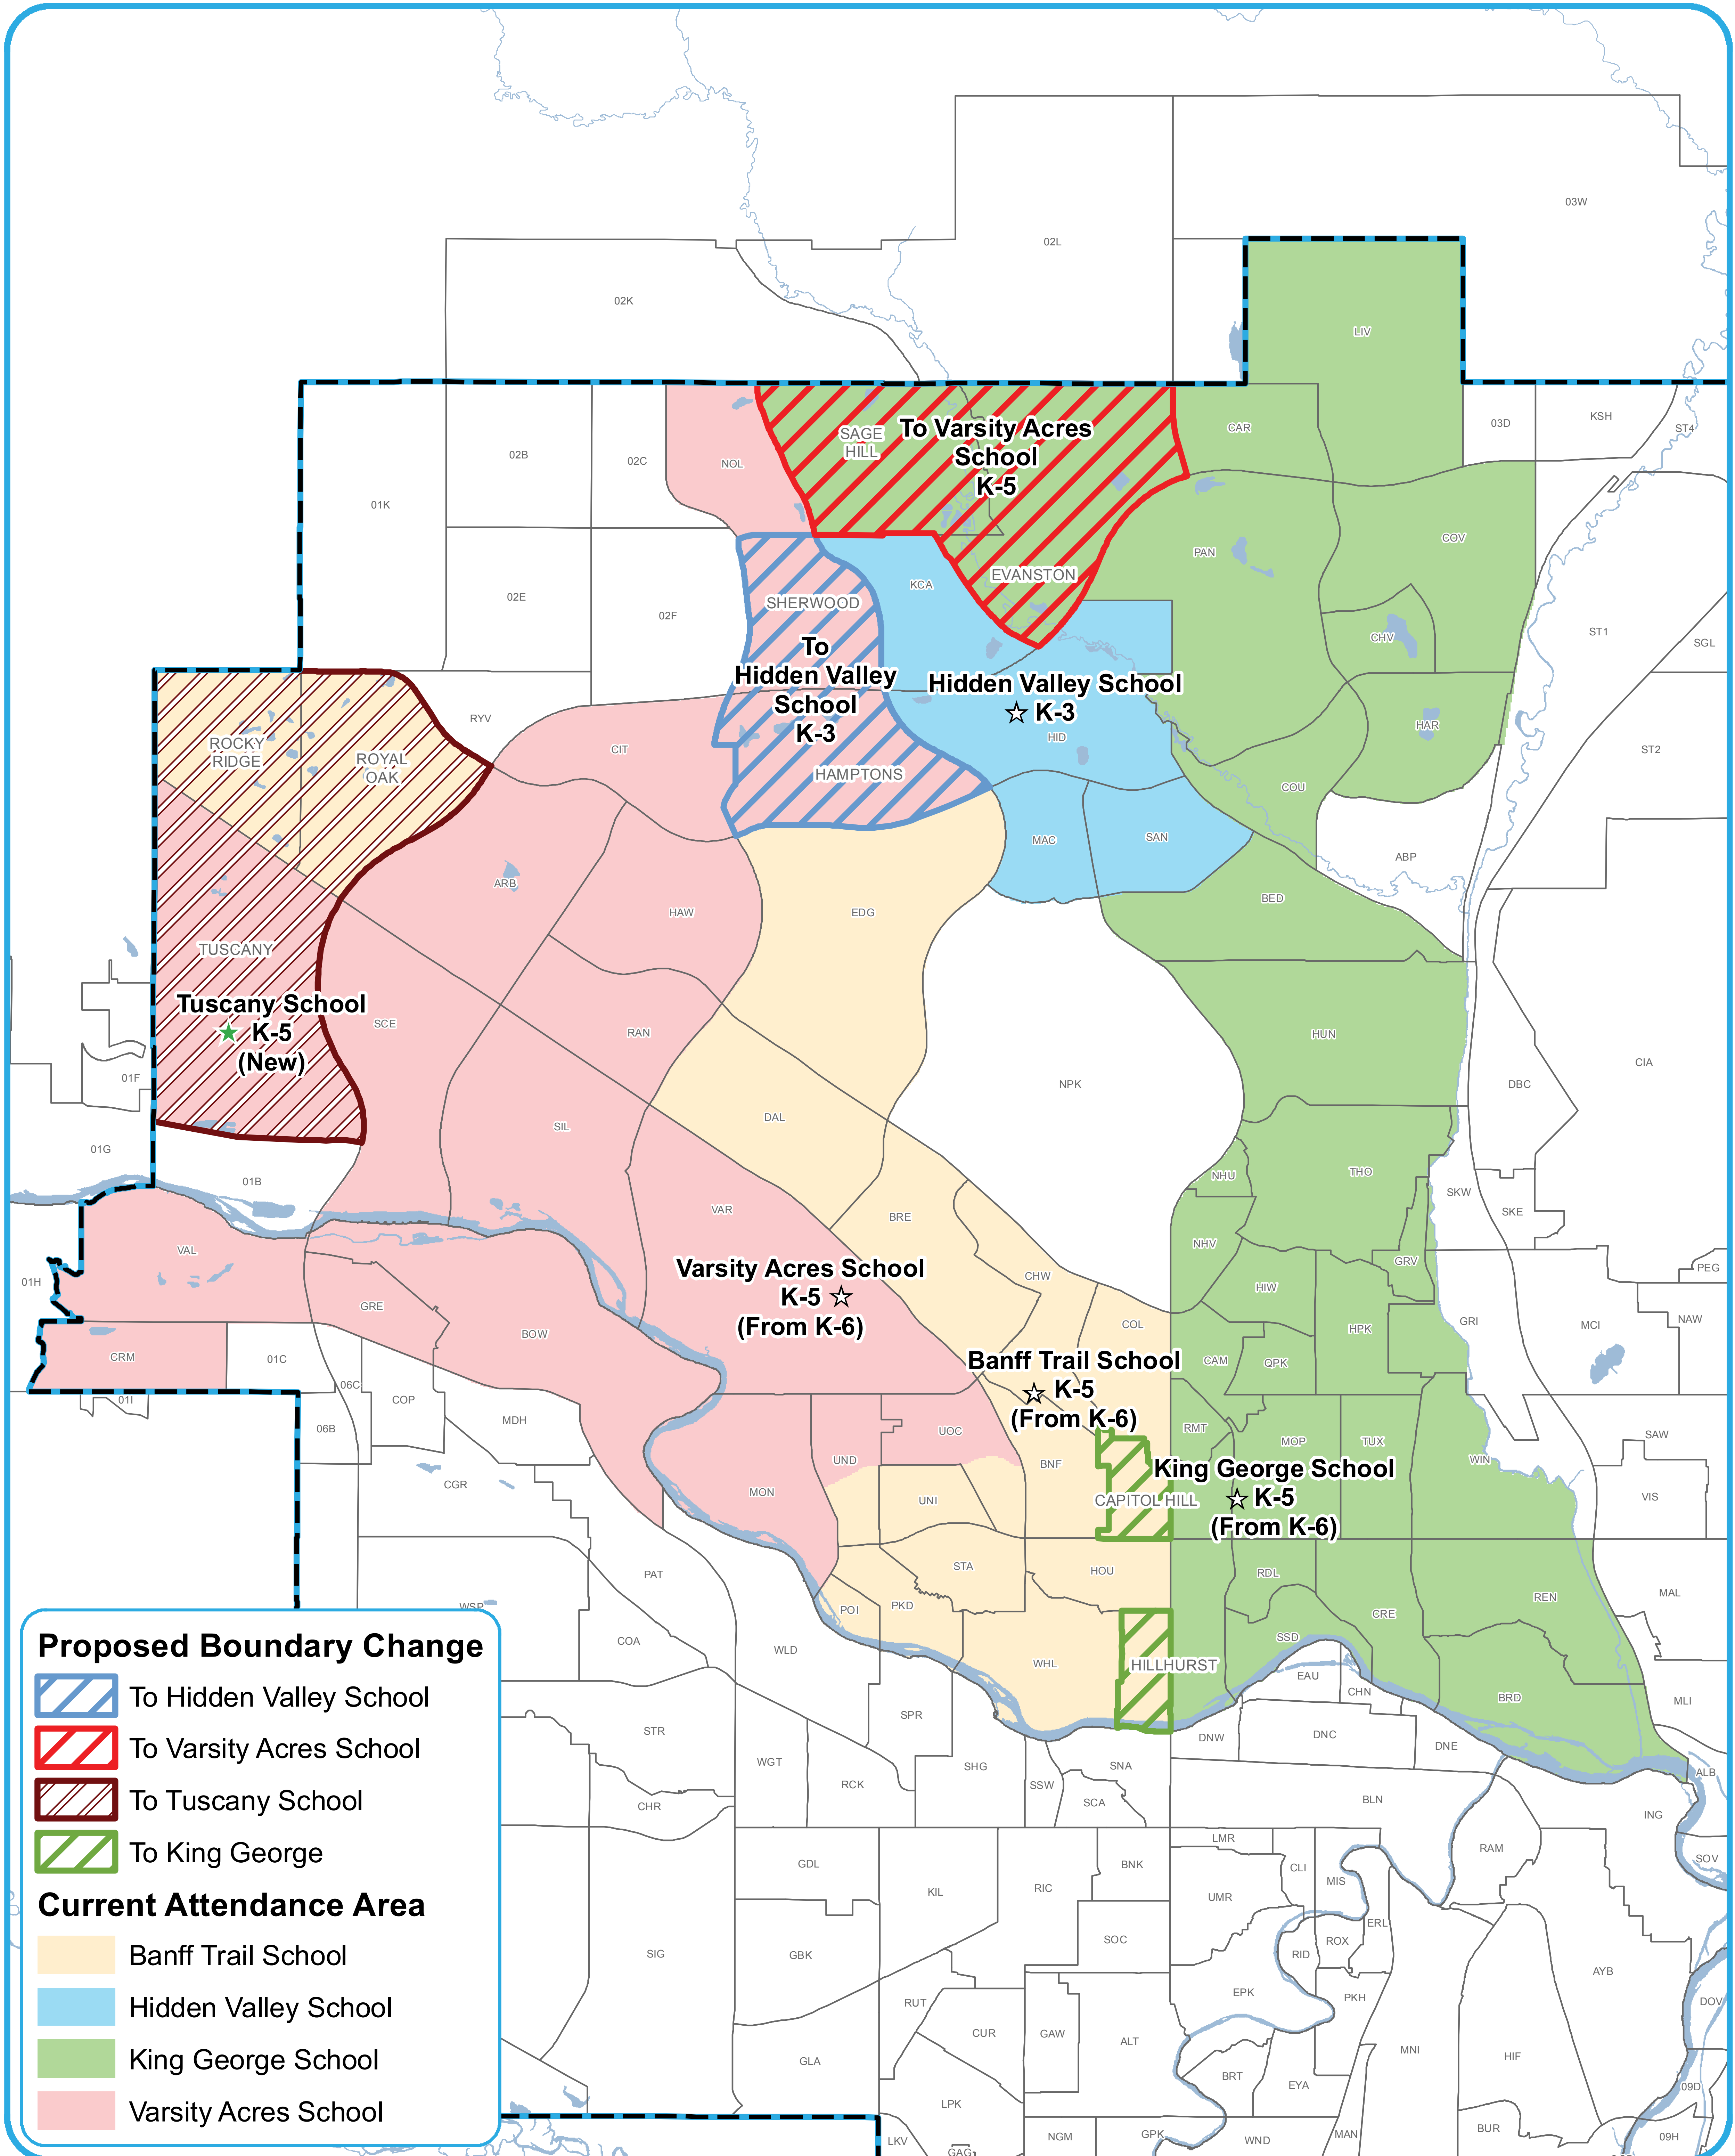

Proposed Elementary

Early French Immersion Program Boundaries

School

- ★ Proposed French Immersion
- ☆ Currently Offers French Immersion
- CBE Boundary

Community

- Water Body

0 0.5 1 2 Kilometres
1:100,000

NAD 1983 3TM 114
Prepared by: Planning & Transportation
Map: North Elem FI - Draft.mxd
Date: September 25, 2018

Proposed Middle/Junior High Early French Immersion Program Boundaries

- School**
- ★ Proposed French Immersion
 - ☆ Currently Offers French Immersion
 - CBE Boundary
 - ▭ Community
 - ▭ Water Body

0 0.5 1 2 Kilometres
1:100,000

NAD 1983 3TM 114
Prepared by: Planning & Transportation
Map: North Elem FI - Draft.mxd
Date: September 25, 2018

Proposed Junior High Late French Immersion Program Boundaries

- School**
- ★ Proposed French Immersion
 - ☆ Currently Offers French Immersion
 - CBE Boundary
 - Community
 - Water Body

0 0.5 1 2 Kilometres
1:100,000

NAD 1983 3TM 114
Prepared by: Planning & Transportation
Map: North Elem FI - Draft.mxd
Date: September 25, 2018