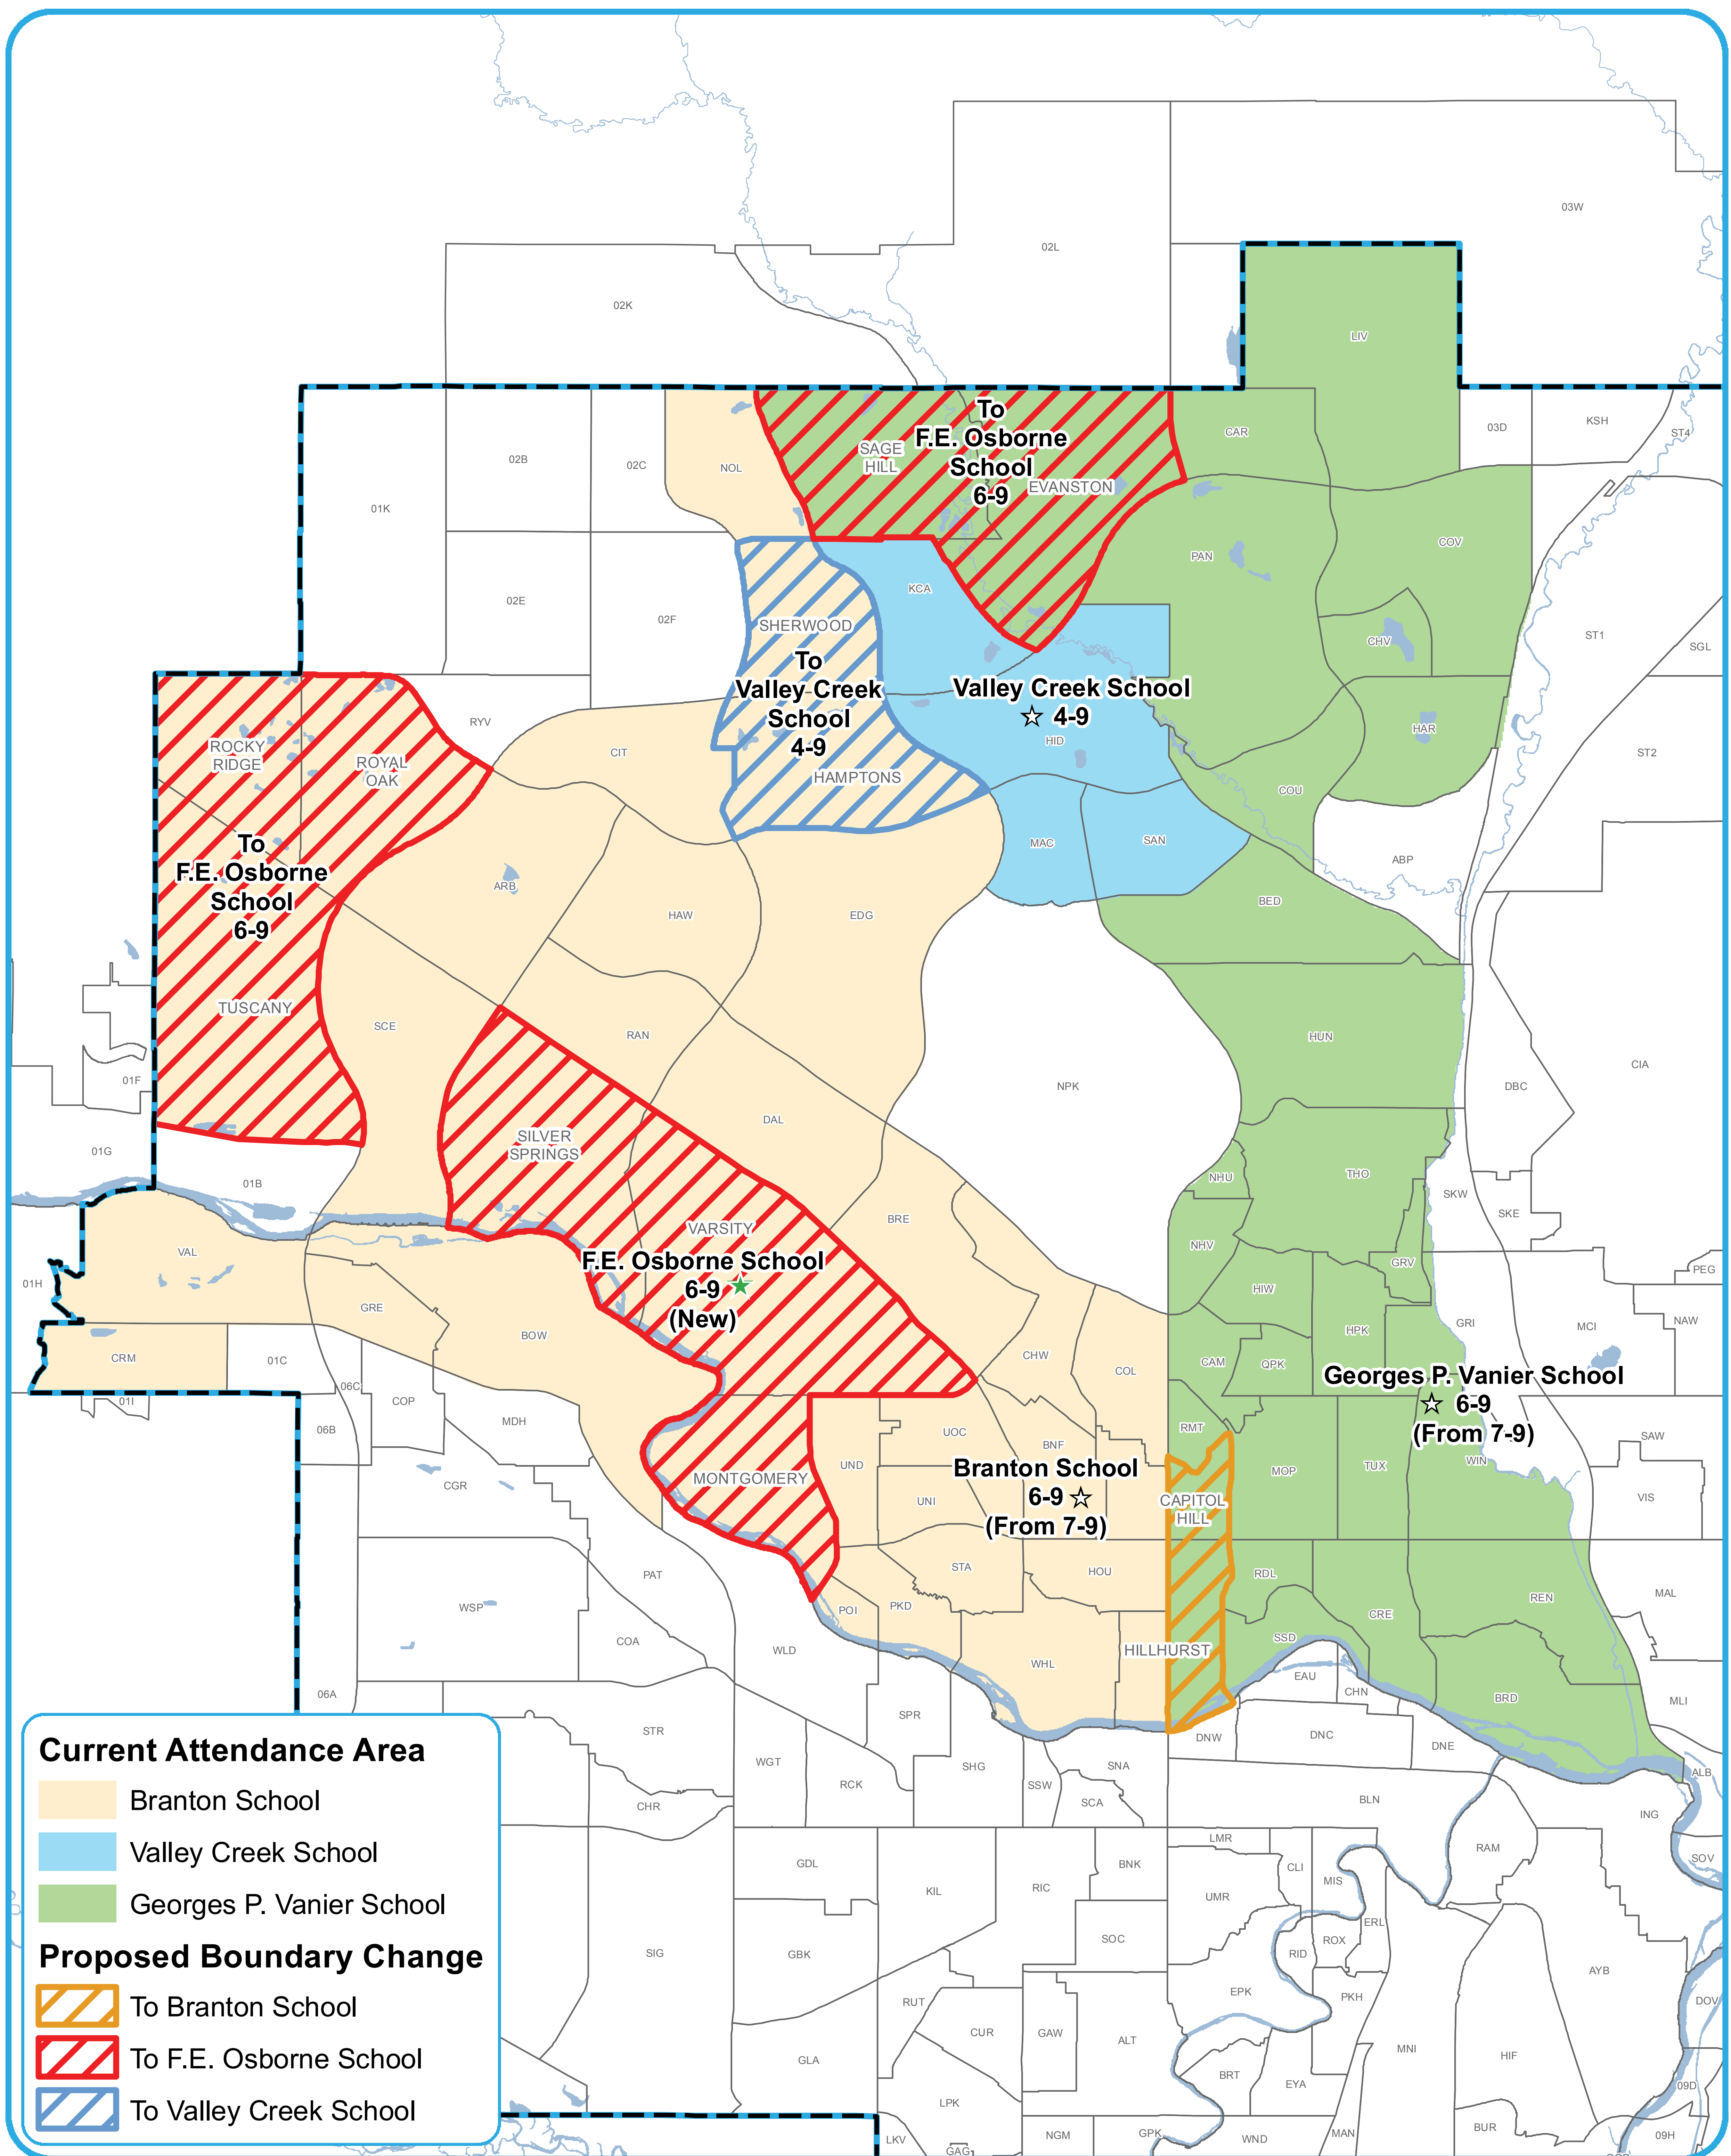

Proposed Elementary

Early French Immersion Program Boundaries

School

- ★ Proposed French Immersion
- ☆ Currently Offers French Immersion
- CBE Boundary

Community

- Water Body

0 0.5 1 2 Kilometres
1:100,000

NAD 1983 3TM 114
Prepared by: Planning & Transportation
Map: North Elem FI - Draft.mxd
Date: September 25, 2018

Proposed Middle/Junior High Early French Immersion Program Boundaries

- School**
- ★ Proposed French Immersion
 - ☆ Currently Offers French Immersion
 - CBE Boundary
 - ▭ Community
 - ▭ Water Body

0 0.5 1 2 Kilometres
1:100,000

NAD 1983 3TM 114
Prepared by: Planning & Transportation
Map: North Elem FI - Draft.mxd
Date: September 25, 2018

Proposed Junior High Late French Immersion Program Boundaries

- School**
- ★ Proposed French Immersion
 - ☆ Currently Offers French Immersion
 - CBE Boundary
 - Community
 - Water Body

0 0.5 1 2 Kilometres
1:100,000

NAD 1983 3TM 114
Prepared by: Planning & Transportation
Map: North Elem FI - Draft.mxd
Date: September 25, 2018